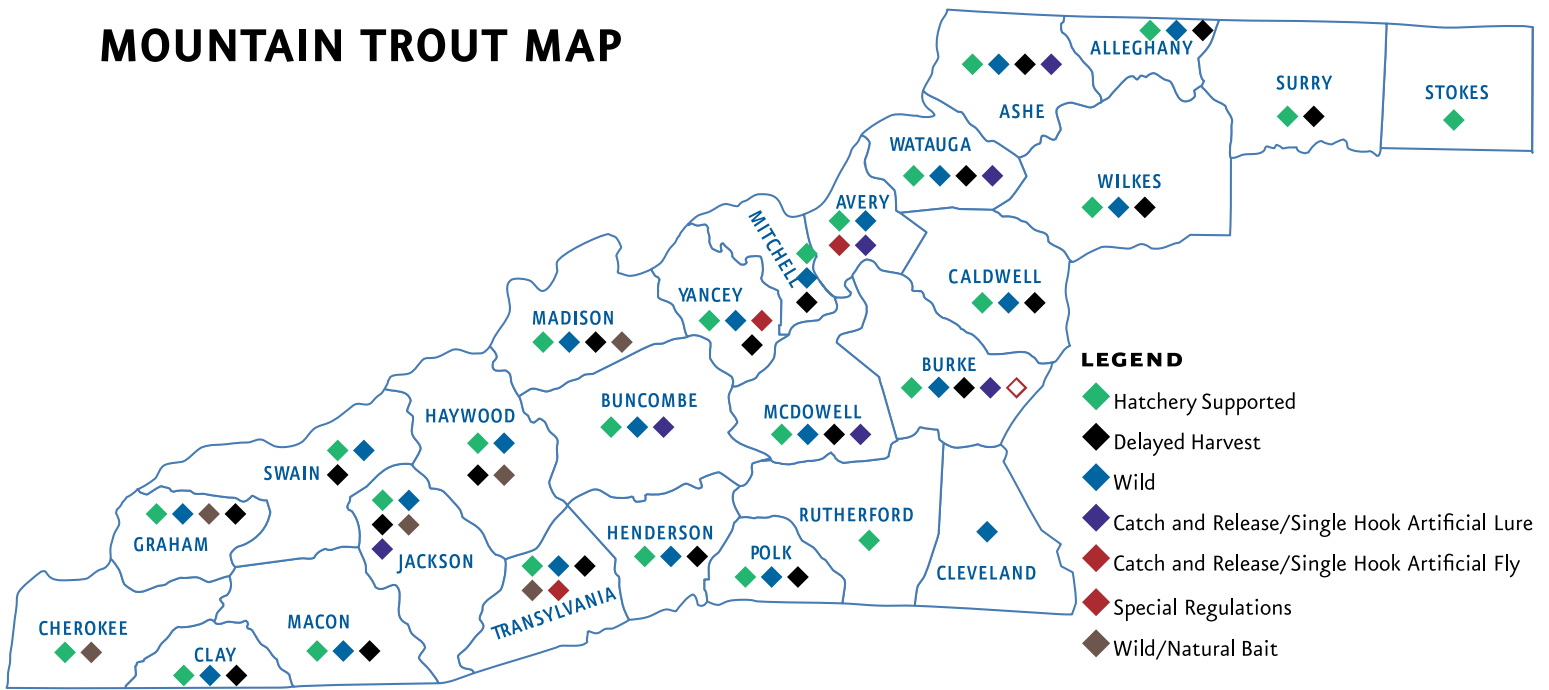

MOUNTAIN TROUT MAP

2024 DELAYED HARVEST STOCKING DATES

COUNTY	LOCATION	NOVEMBER (WEEK OF)	DECEMBER (WEEK OF)
Clay	Fires Creek	11/4–11/8	12/2–12/6
Graham	(Big) Snowbird Creek	11/4–11/8	12/2–12/6
Haywood	West Fork Pigeon River	11/4–11/8	12/2–12/6
Jackson	Tuckasegee River	11/4–11/8	12/2–12/6
Macon	Nantahala	11/4–11/8	12/2–12/6
Surry	Ararat River	11/4–11/8	12/2–12/6
	Mitchell River	11/4–11/8	12/2–12/6
Swain	Tuckasegee River	11/4–11/8	12/2–12/6
Transylvania	East Fork French Broad River	11/4–11/8	12/2–12/6
	Little River	11/4–11/8	12/2–12/6
Wilkes	East Prong Roaring River	11/11–11/15	12/2–12/6
	Stone Mountain Creek	11/11–11/15	12/2–12/6
	Reddies River	11/4–11/8	12/2–12/6
	Elk Creek	11/4–11/8	12/2–12/6