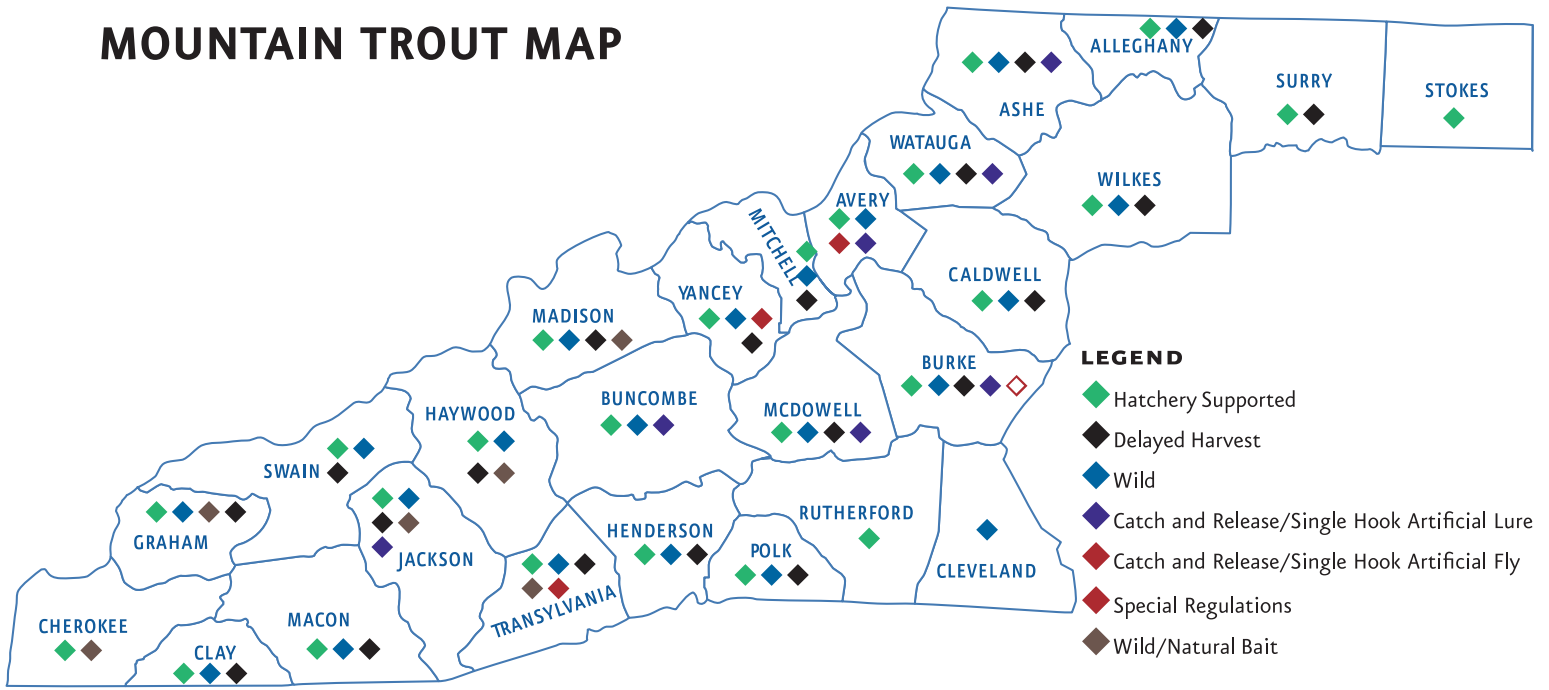

# MOUNTAIN TROUT MAP

## 2024 DELAYED HARVEST STOCKING DATES

COUNTY	LOCATION	DECEMBER (WEEK OF)
Clay	Fires Creek	12/2–12/6
Graham	(Big) Snowbird Creek	12/2–12/6
Haywood	West Fork Pigeon River	12/2–12/6
Henderson	North Mills River	12/2–12/6
Jackson	Tuckasegee River	12/2–12/6
Macon	Nantahala	12/2–12/6
Madison	Big Laurel Creek Shelton Laurel Creek	12/2–12/6
McDowell	Catawba River	12/2–12/6
Surry	Ararat River Mitchell River	12/2–12/6 12/2–12/6
Swain	Tuckasegee River	12/2–12/6
Transylvania	East Fork French Broad River Little River	12/2–12/6 12/2–12/6
Wilkes	East Prong Roaring River Stone Mountain Creek Reddies River Elk Creek	12/2–12/6 12/2–12/6 12/2–12/6 12/2–12/6