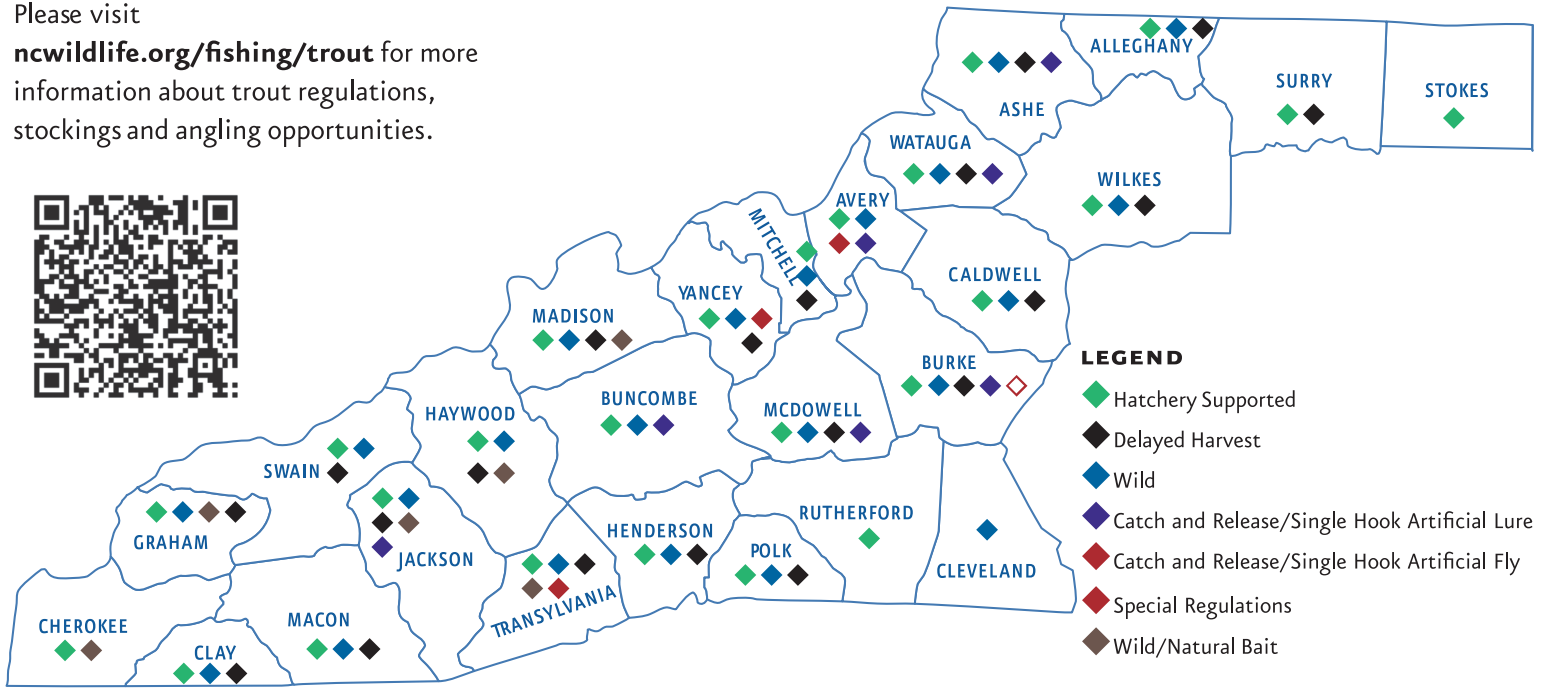

MOUNTAIN TROUT MAP

Please visit ncwildlife.org/fishing/trout for more information about trout regulations, stockings and angling opportunities.

2024 DELAYED HARVEST STOCKING DATES

COUNTY	LOCATION	MARCH	APRIL	MAY	OCTOBER	NOVEMBER
Alleghany	Little River	6	4	6		
	Helton Creek	1	1	1	1	1
Ashe	Trout Lake	1	1	1	7	12
	Big Horse Creek	6	4	6	2	4
	South Fork New River	6	4	6	7	12
	Jacob Fork	5	3	3	3	5
Caldwell	Wilson Creek	4	2	2	8	13
Clay	Fires Creek	8	4	7	3	13
Graham	Big Snowbird	8	4	3	1	12
Haywood	West Fork Pigeon River	4	2	6	1	12
Henderson	North Fork Mills River	5	3	8	2	4
Jackson	Tuckasegee River	1, 8	1, 3	1, 8	8, 9	1, 7
Macon	Nantahala	5	2	6	2	14
Madison	Big Laurel Creek	4	8	2	3	4
	Shelton Laurel Creek	4	8	2	3	4
	Spring Creek	1	4	2	4	8
McDowell	Curtis Creek	5	3	3	3	5
	Mill Creek	5	3	3	3	5
	Catawba River	5	3	3	3	5
Mitchell	Cane Creek	5	3	3	4	6
	North Toe River	4	2	2	8	13
Polk	Green River	6	2	1	7	6
Surry	Ararat River	5	3	3	9	14
	Mitchell River	1	1	1	1	1
Swain	Tuckasegee River	6	8	7	10	5
Transylvania	East Fork French Broad River	5	1	6	4	8
	Little River	4	1	3	7	6
Watauga	Watauga River	1	1	1	7	12
	Lake Coffey	1	1	1	7	12
Wilkes	East Prong Roaring River	1	1	1	1	1
	Stone Mountain Creek	1	1	1	1	1
	Reddies River	4	2	2	2	4
	Elk Creek	4	2	2	2	4
Yancey	Cane River	7	5	7	4	6

Dates listed are subject to change due to unexpected events, such as snow. Changes will be announced through press releases, Twitter, Facebook and on ncwildlife.org.

Stocking dates are subject to change. For up-to-date information, please visit ncwildlife.org/Fishing/Hatcheries-Stocking.