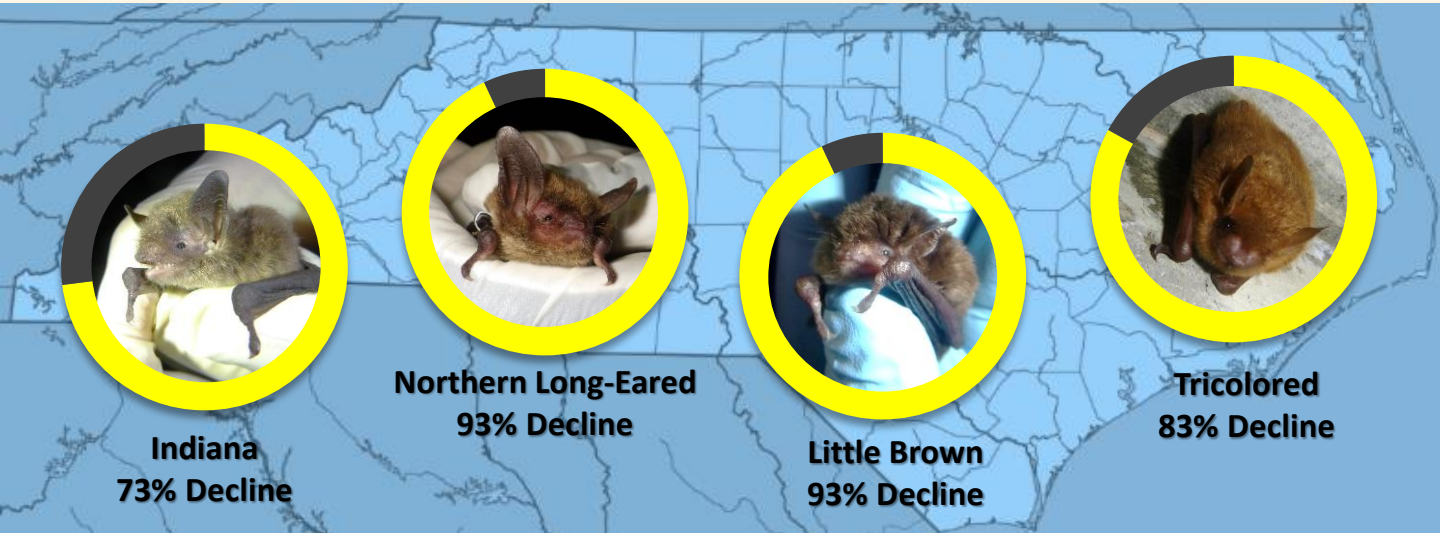

North Carolina's **BATS NEED OUR HELP!**

Recent threats have caused some bat populations to plummet in parts of the state.

Did you know...

Surveys in the Mountain Region have revealed drastic declines in some bat species over the past decade. The Piedmont and Coast show smaller, but hopefully stable populations. Researchers are working hard to uncover how bats are being affected by recent threats such as white-nose syndrome and habitat loss so we can better protect these valuable species.

You can help!

- **Install bat boxes** around your home.
- **Plant native plants** that support the insects that bats eat (like moths).
- Limit the use of insecticides and herbicides whenever possible.
- **Let NCWRC know** if you know of a cave or mine that could be surveyed for bats, or bat photos that could be identified.
- Avoid caves and mines during the winter while bats are hibernating.
- Educate yourself and others about why bats are beneficial.
- **Donate** to the NC Wildlife Diversity Endowment Fund.