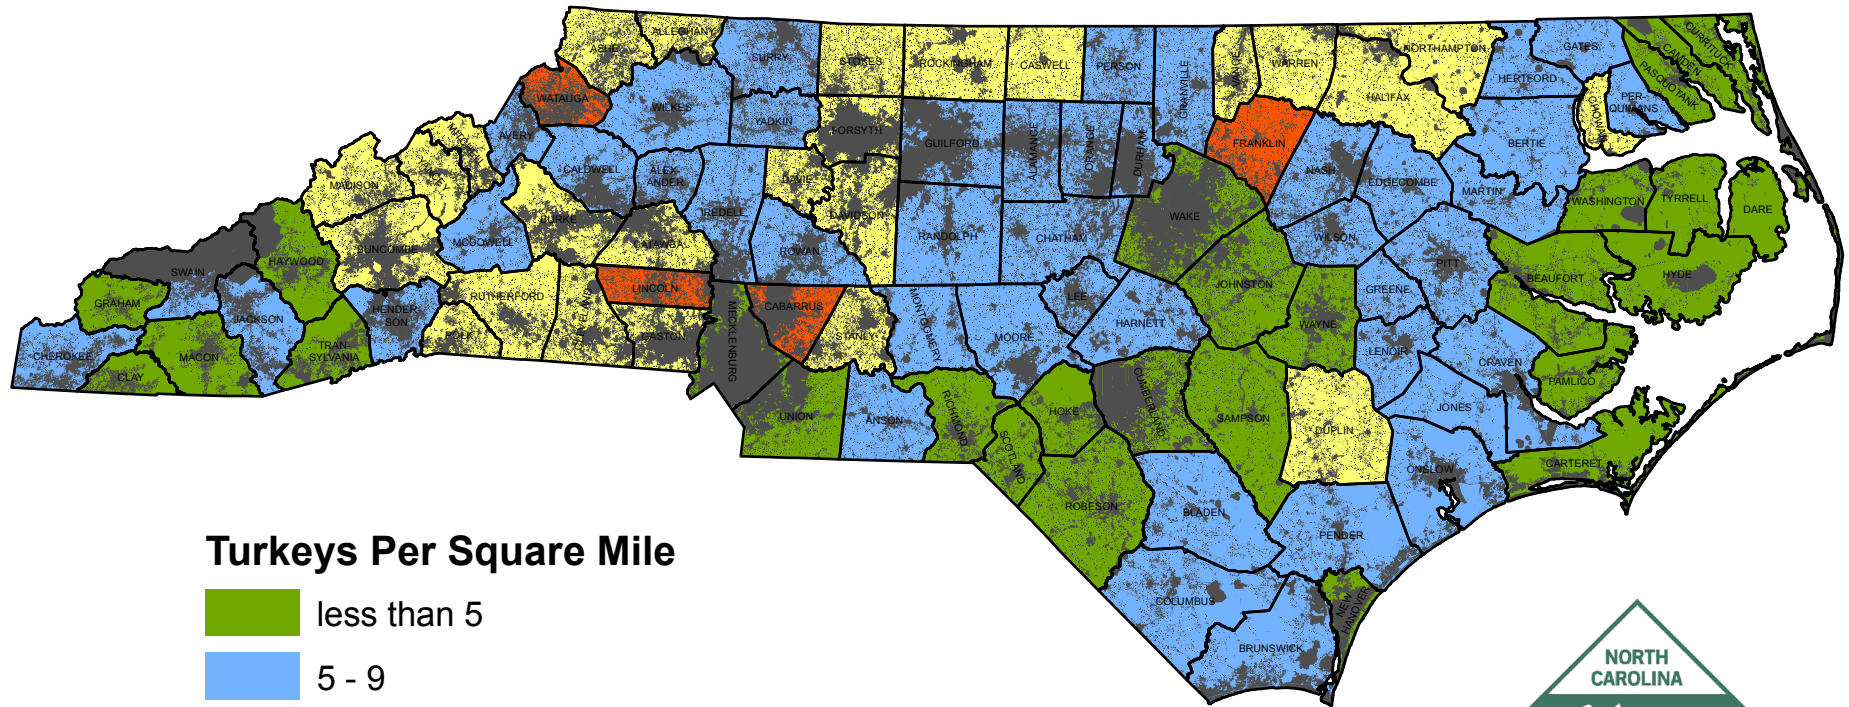

2020 North Carolina Wild Turkey Density Map

Turkeys Per Square Mile

- less than 5
- 5 - 9
- 10 - 14
- 15 or more
- No Estimate Available - Hunting is Limited or Prohibited

Wildlife Management Division