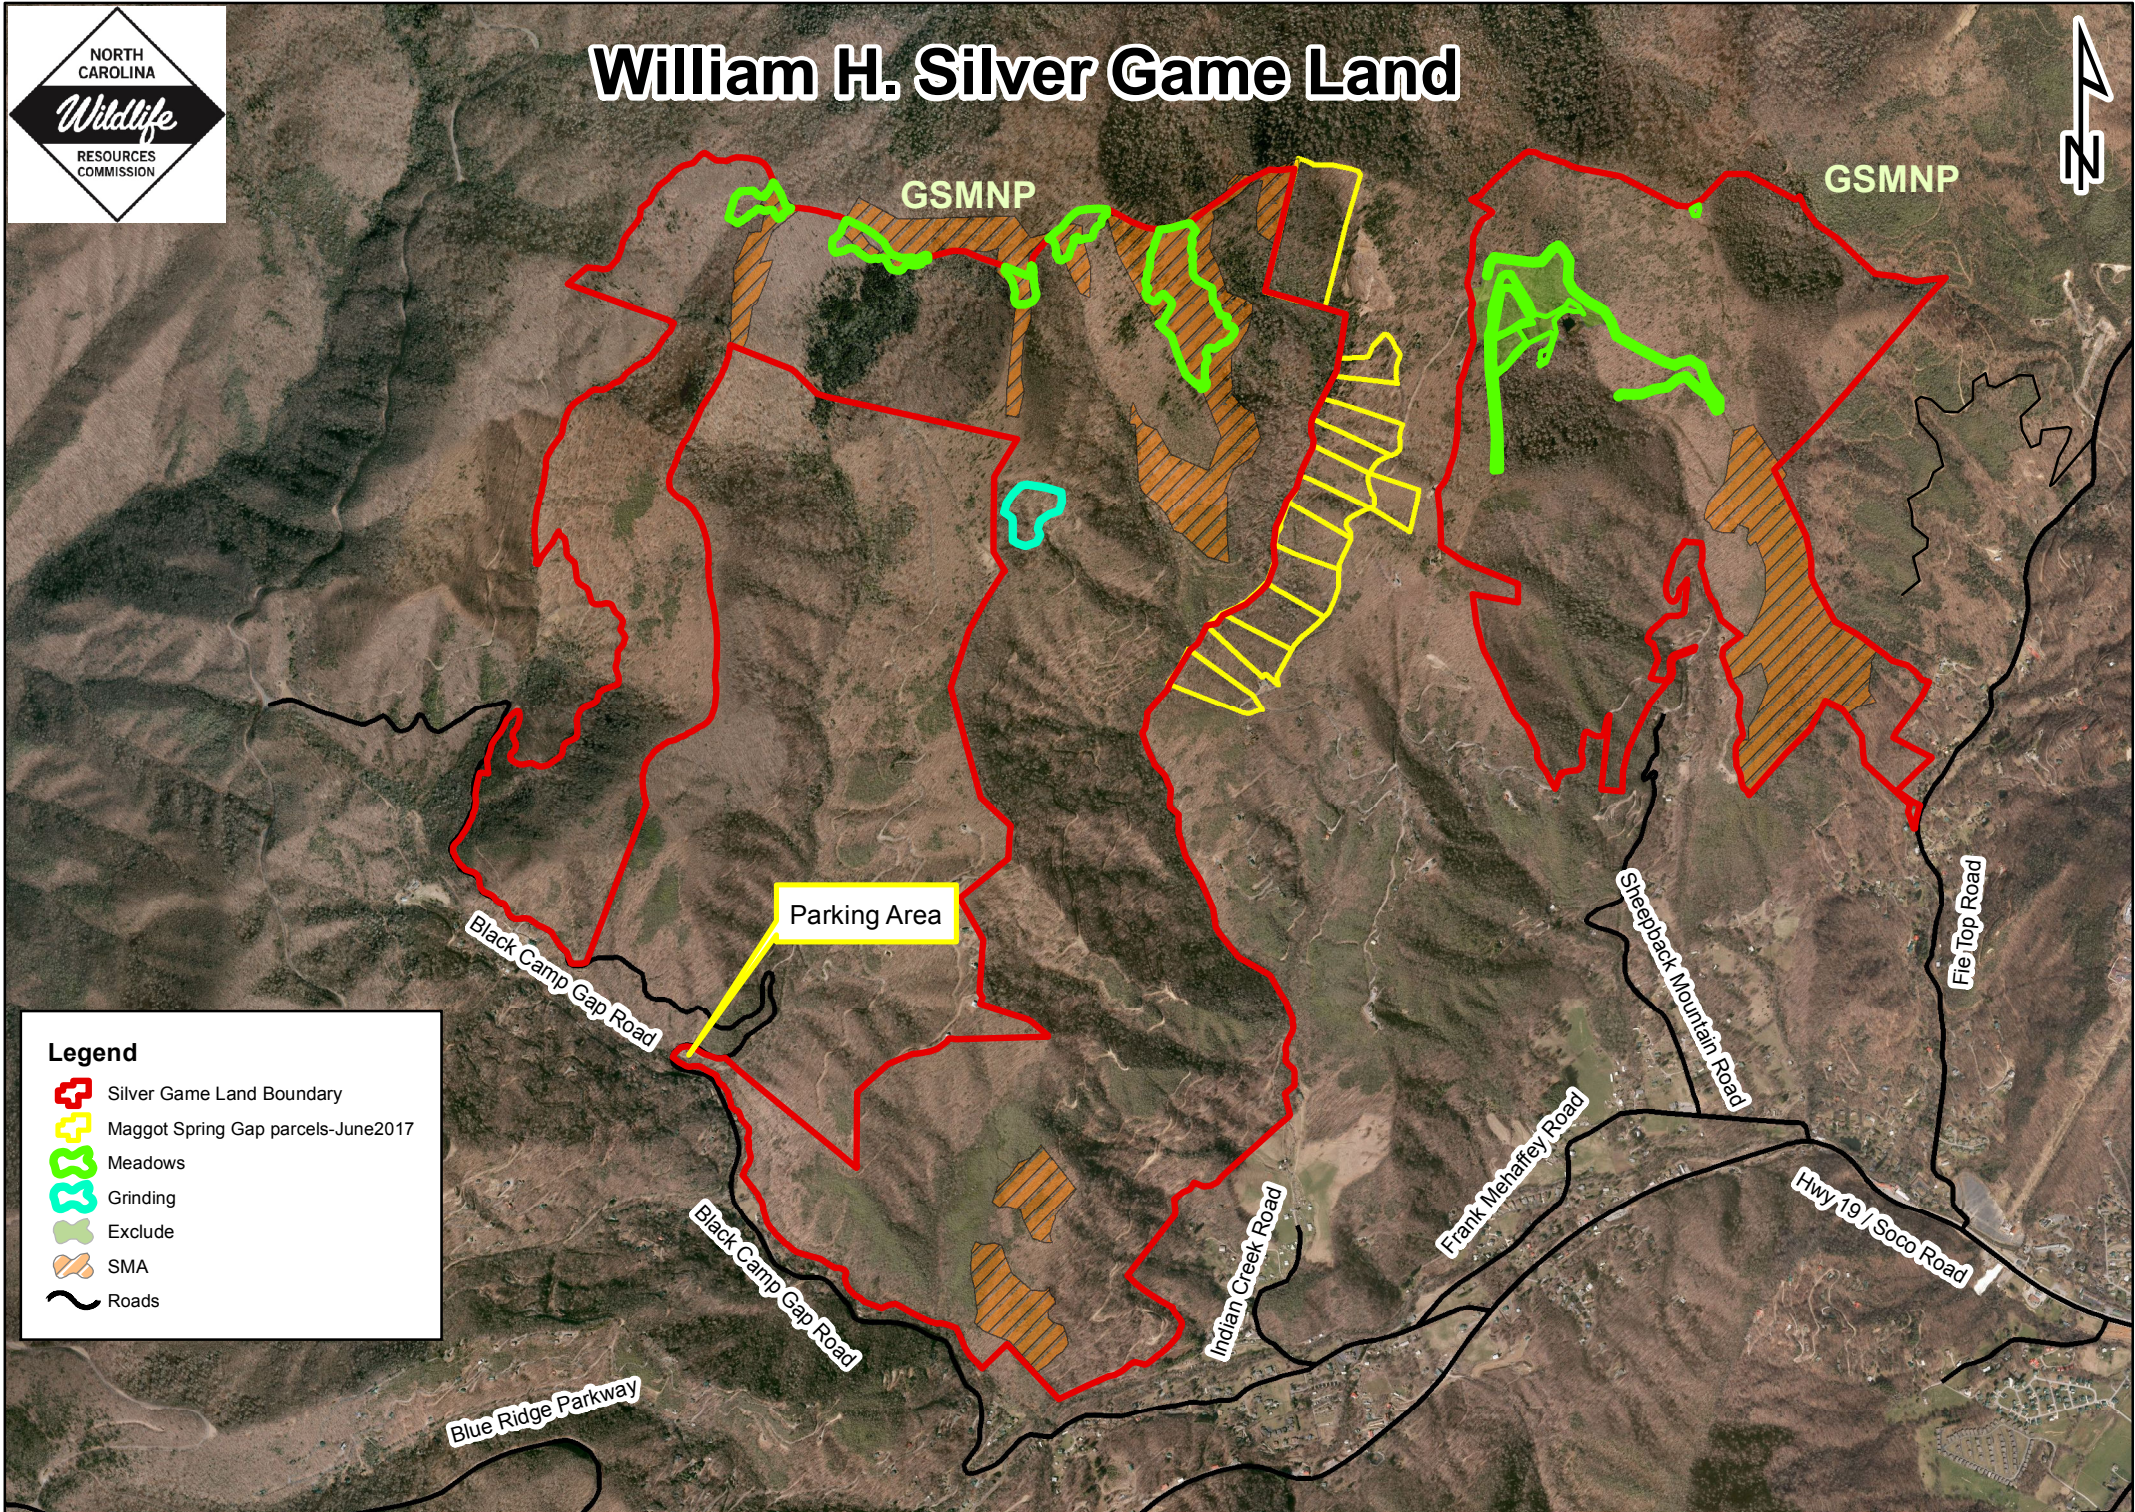

# William H. Silver Game Land

**Legend**

- Silver Game Land Boundary
- Maggot Spring Gap parcels-June2017
- Meadows
- Grinding
- Exclude
- SMA
- Roads