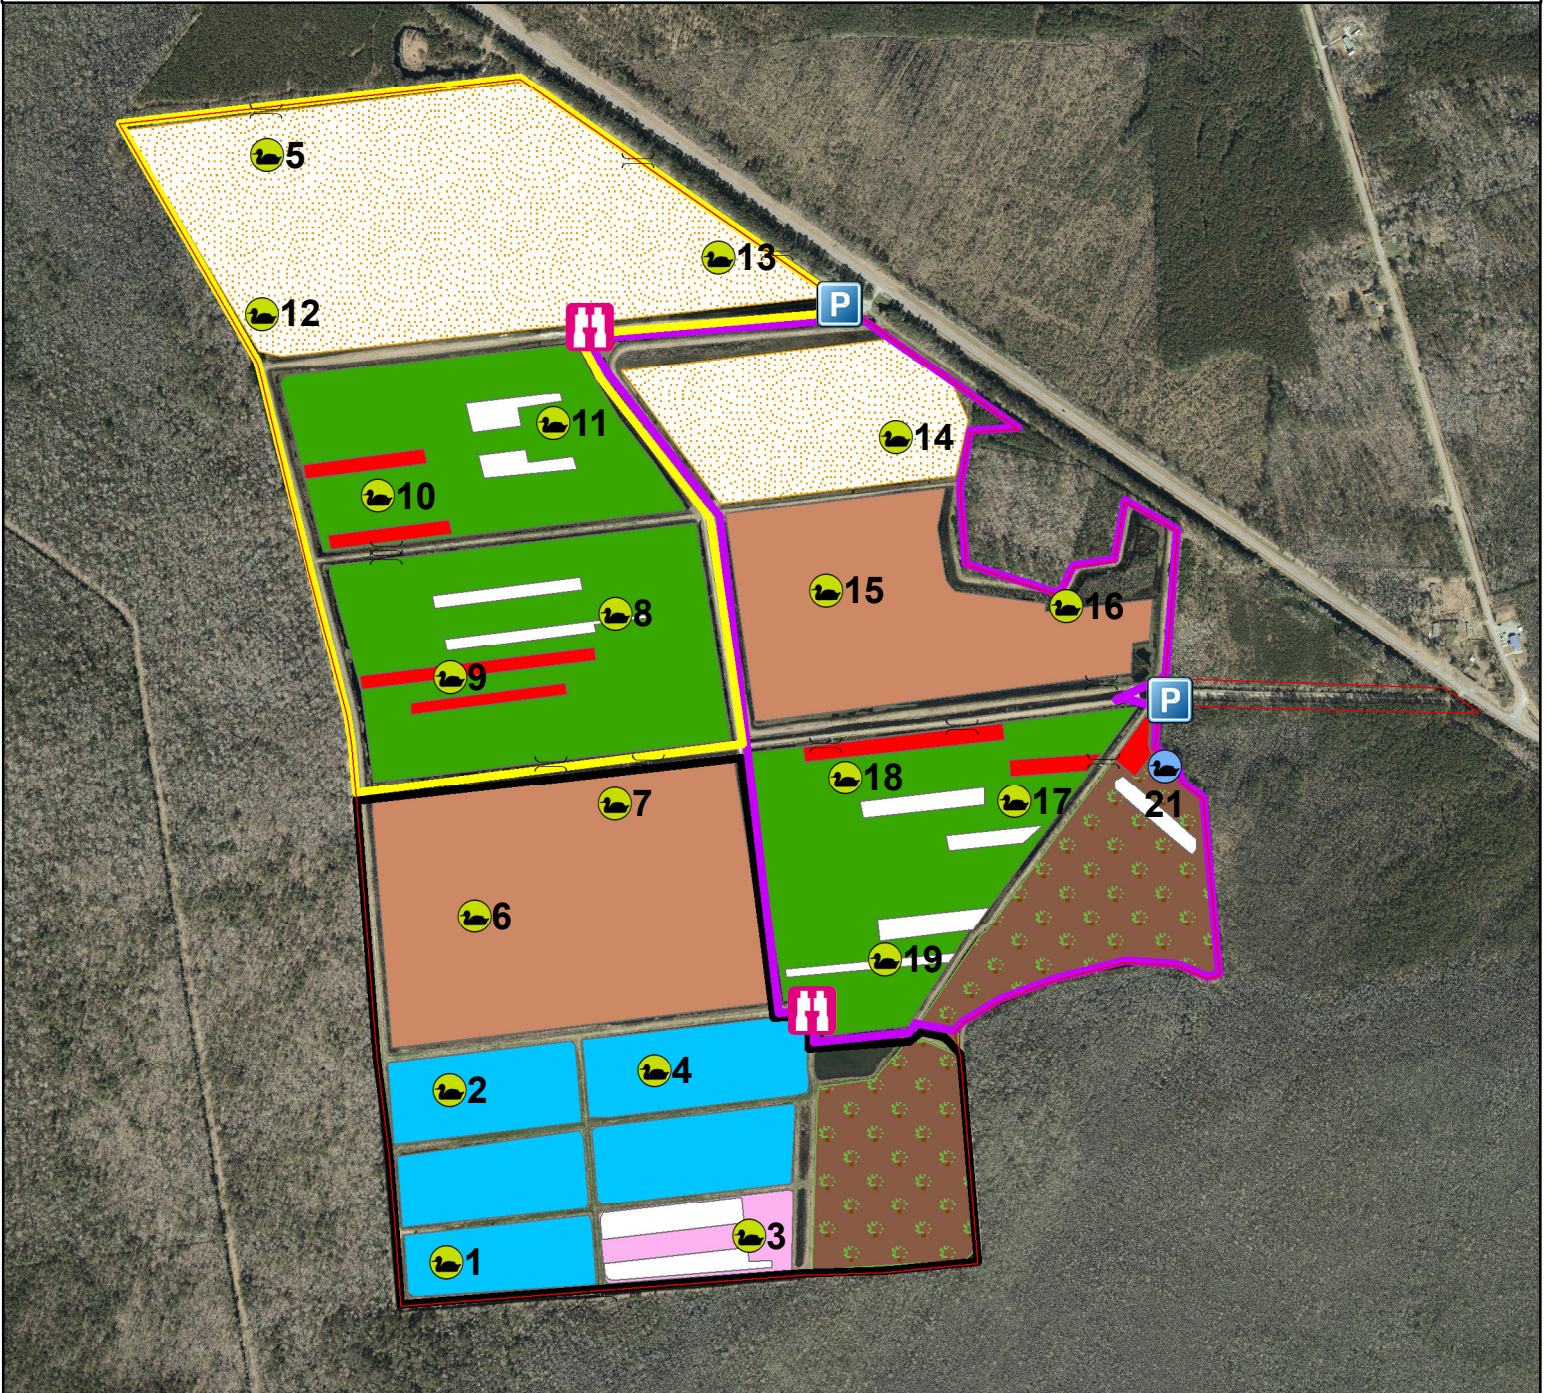

J. Morgan Futch Game Land

2024-2025 Management and Blind Locations

As of June 1, rice and Chiwapa millet have not been planted. It is our intention to plant based on this map. The corn and soybean fields are part of a Co-Op farm. Most of the crops will be harvested leaving a portion along each ditch.

Futch Fields

- Corn
- Moist Soil
- Soybeans

catfish ponds

- Aquatic
- Moist Soil/Rice
- Waterfowl Blinds
- Disabled Sportsman Blind

Plantings

- Zone 1
- Zone 2
- Zone 3
- Timber Units
- Chiwapa millet
- Rice
- Futch Game Land

Futch_Bridges

Scouting Tower

Parking Area

0 0.125 0.25 0.5 Miles