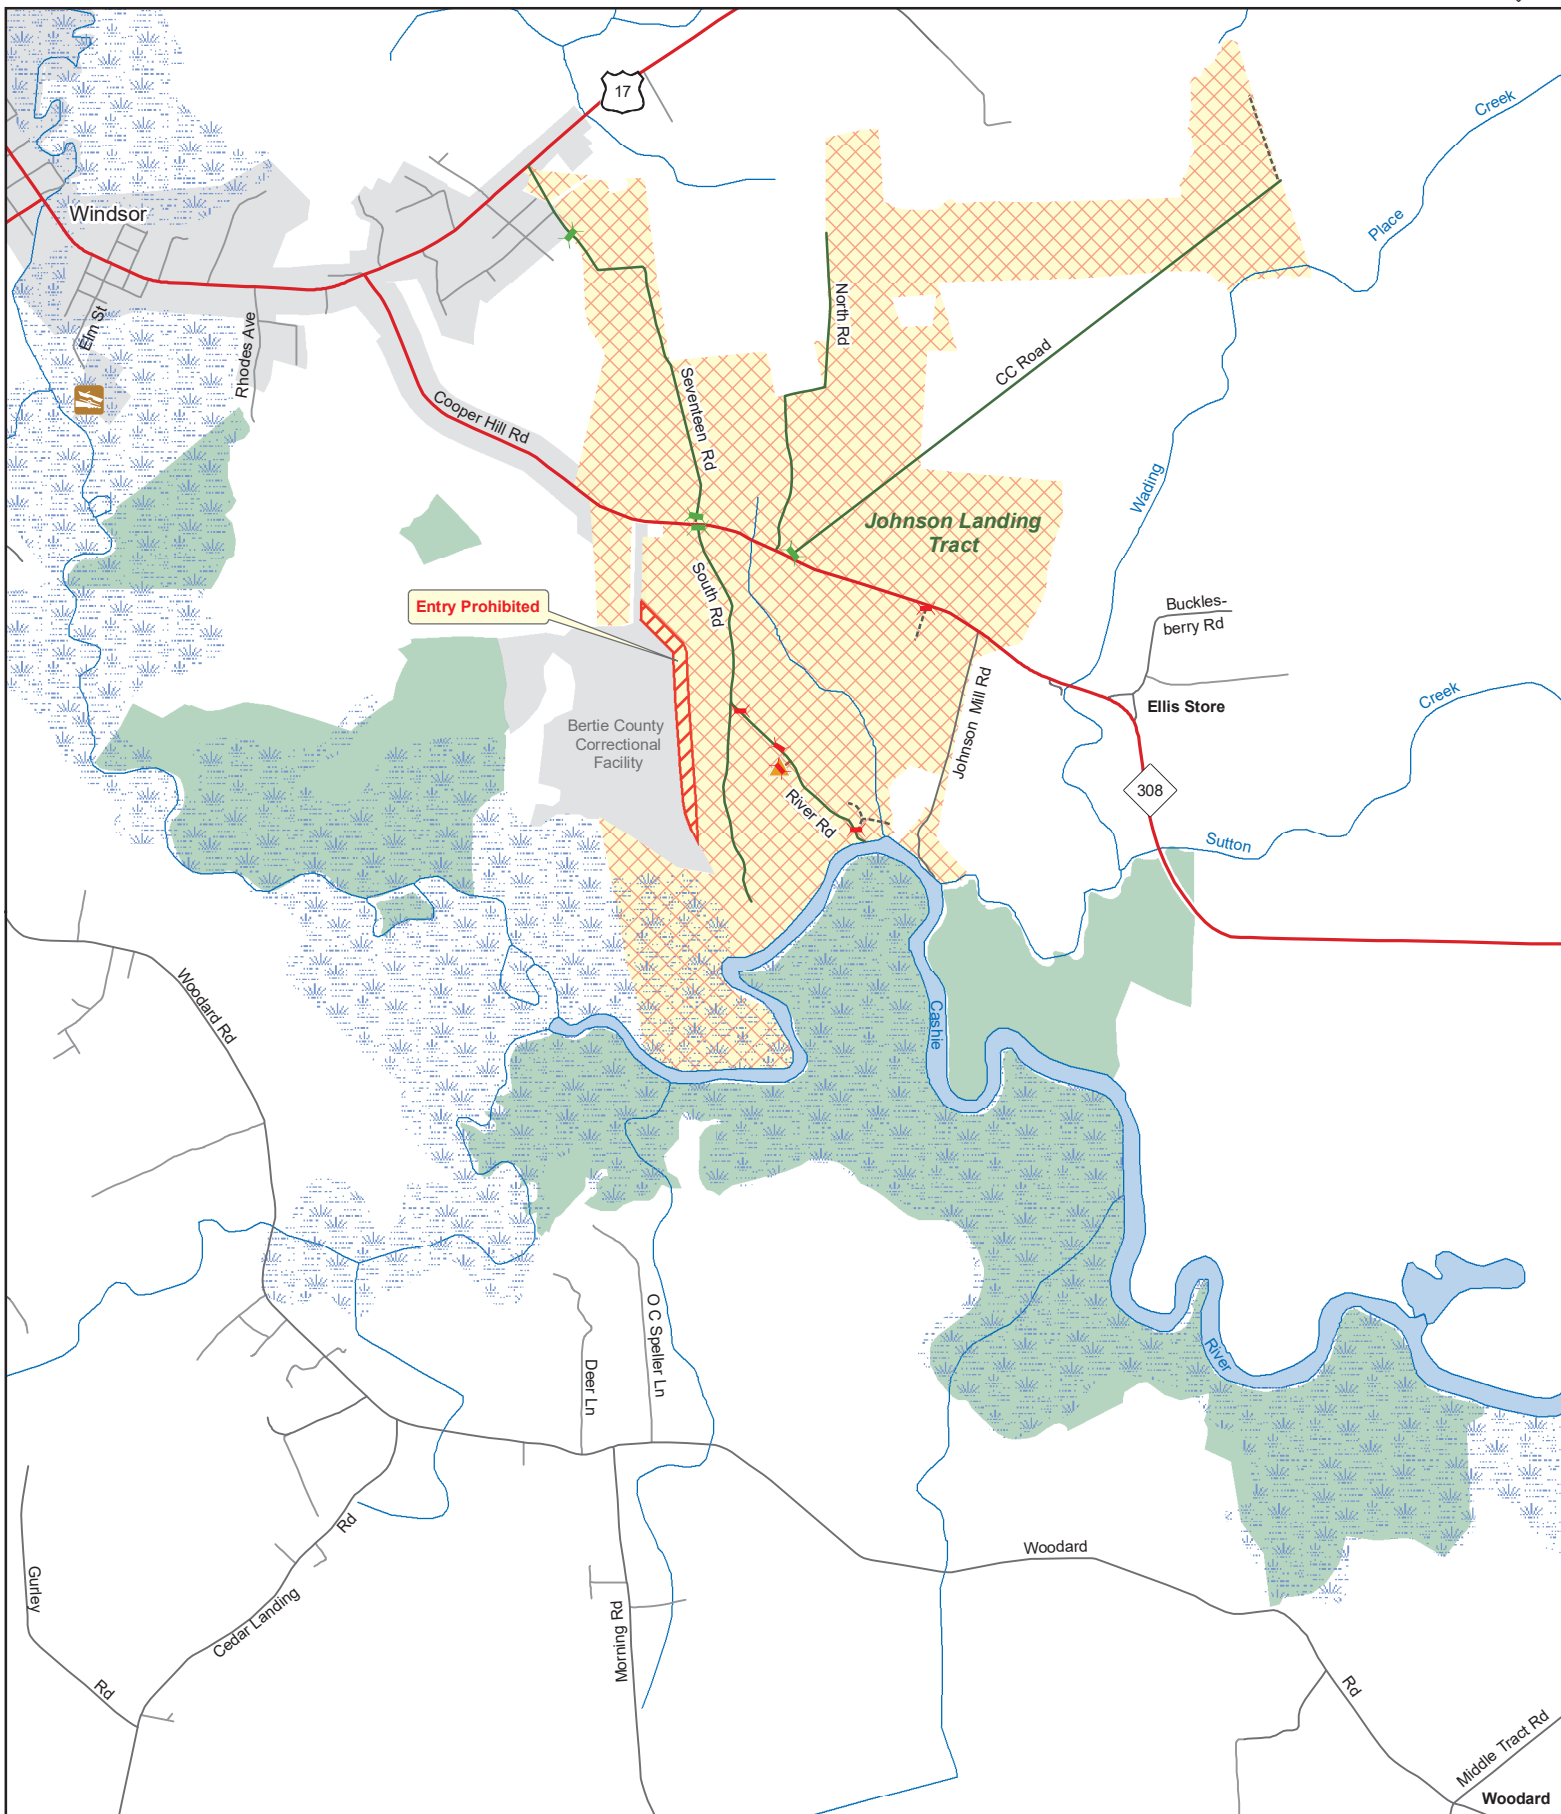

BERTIE COUNTY GAME LAND

N.C. Wildlife Resources Commission
Bertie County (4,060 acres)

- | | | |
|---|--------------------------------|---------------------------|
| Disabled Sportsman Blind | Disabled Sportsman Access Road | Game Land |
| Gate Open Sep.1 - Mar.1, Apr.1 - End of Turkey Season | Hunter Vehicle Access Road | Restricted Firearms Zone |
| Permanently Closed Gate | Trail | Temporary Restricted Zone |
| WRC Boating Access Area | | |