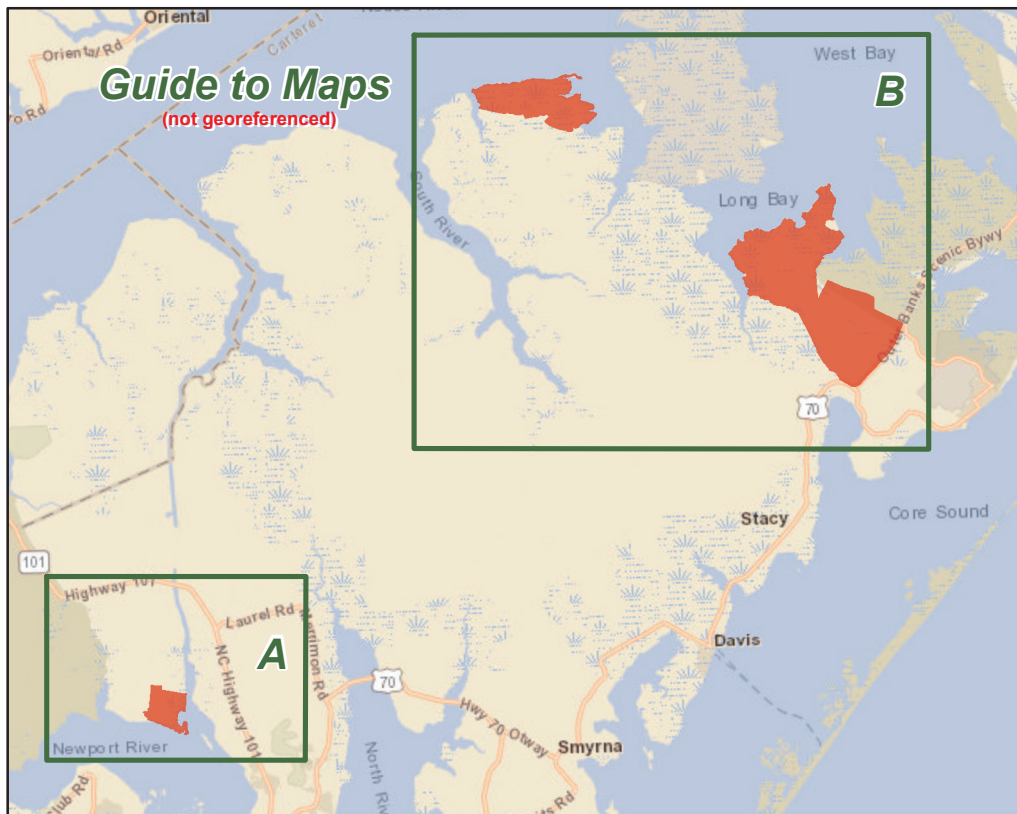

CARTERET COUNTY GAME LAND

N.C. Wildlife Resources Commission
Carteret County (7,140 total acres)

- Gate Open Sep. 1 - Mar. 1, Apr. 1 - End of Turkey Season
- Permanently Closed Gate
- Public Parking
- WRC Boating Access Area
- Hunter Vehicle Access Road
- Secondary Road
- Trail
- Game Land
- Federal Land

B