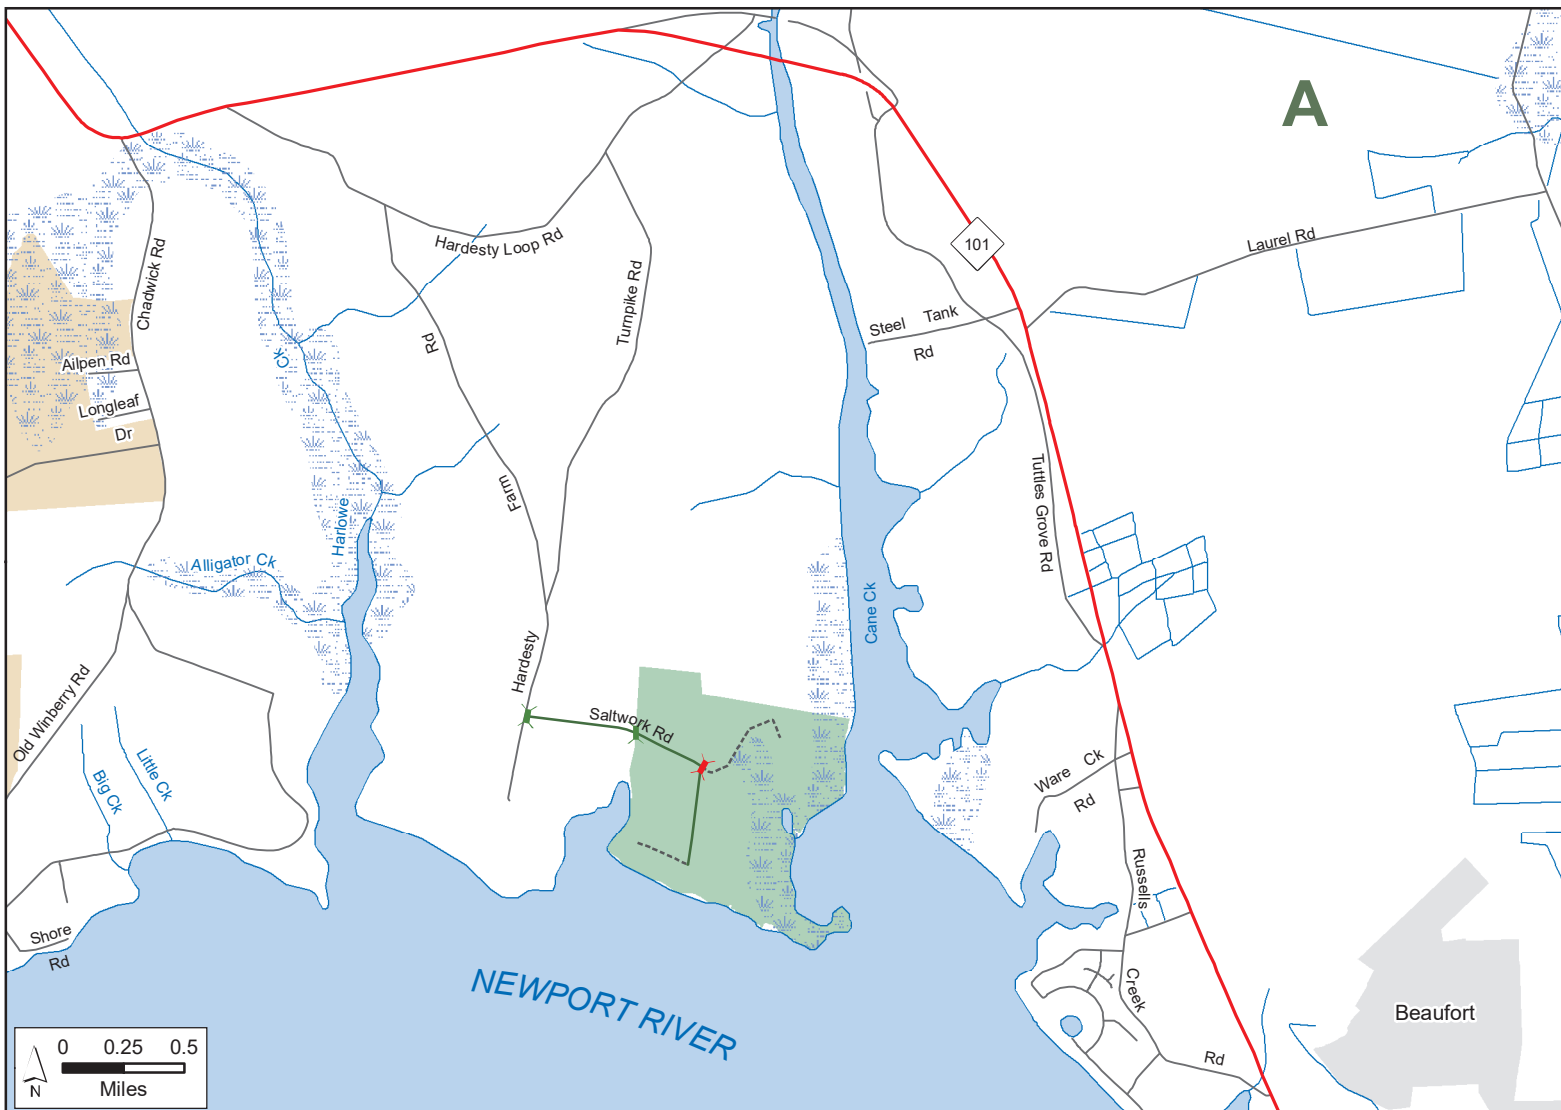

CARTERET COUNTY GAME LAND

N.C. Wildlife Resources Commission
Carteret County (7,140 total acres)

- Gate Open Sep. 1 - Mar. 1, Apr. 1 - End of Turkey Season
- Permanently Closed Gate
- Public Parking
- WRC Boating Access Area
- Hunter Vehicle Access Road
- Secondary Road
- Trail
- Game Land
- Federal Land

B