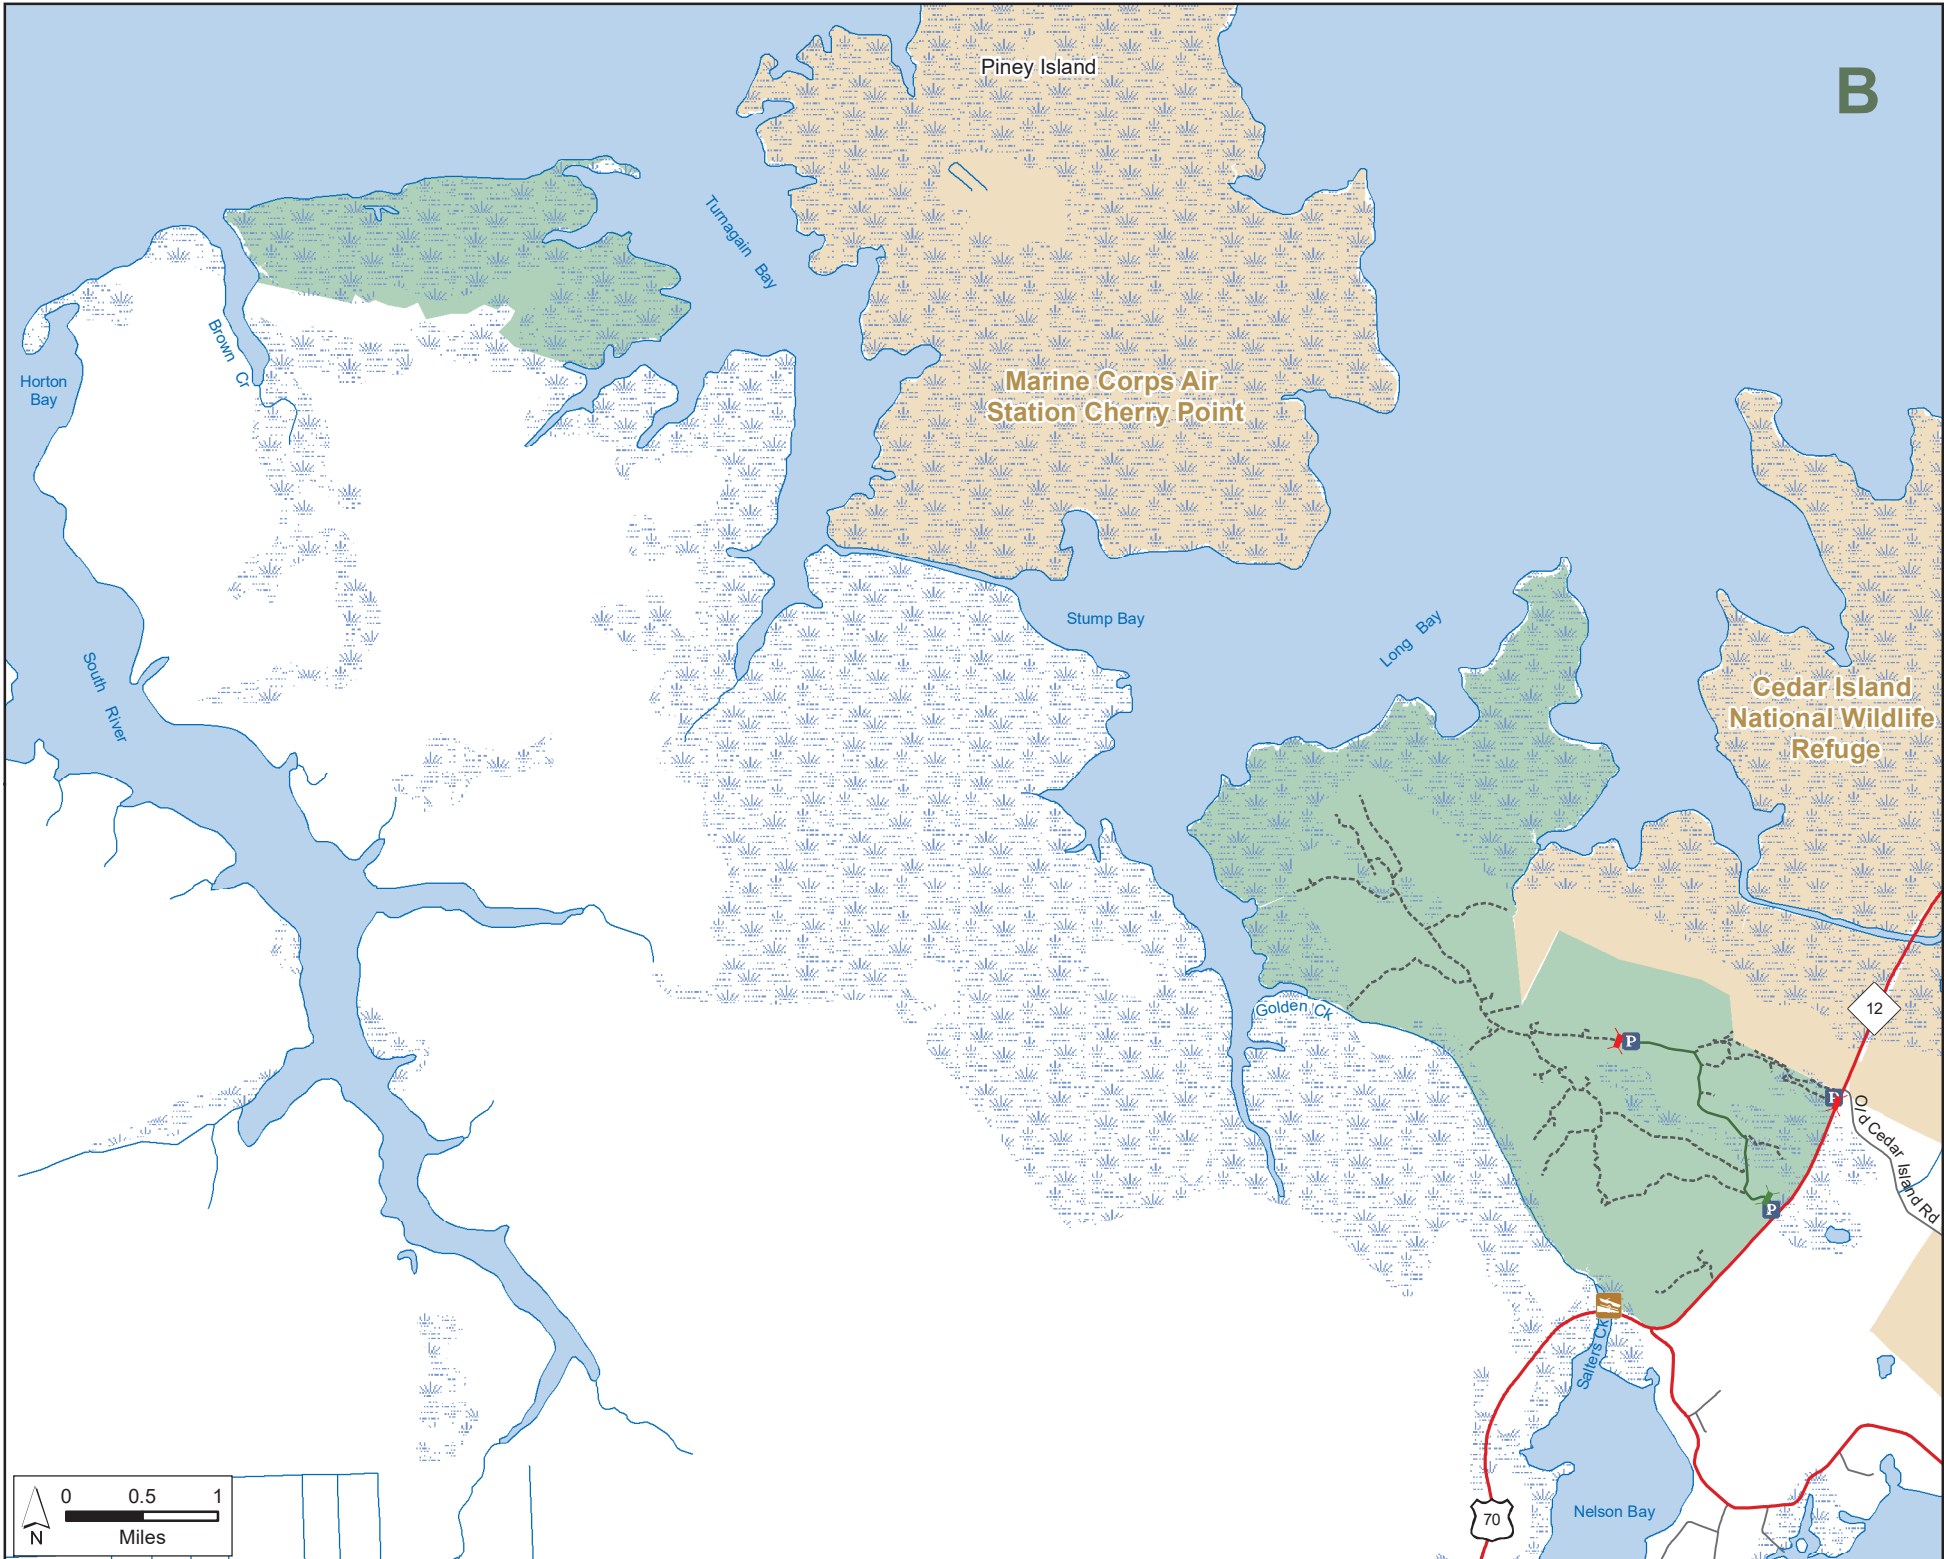

CARTERET COUNTY GAME LAND

N.C. Wildlife Resources Commission
Carteret County (7,140 total acres)

- Gate Open Sep. 1 - Mar. 1, Apr. 1 - End of Turkey Season
- Permanently Closed Gate
- Public Parking
- WRC Boating Access Area
- Hunter Vehicle Access Road
- Secondary Road
- Trail
- Game Land
- Federal Land

B