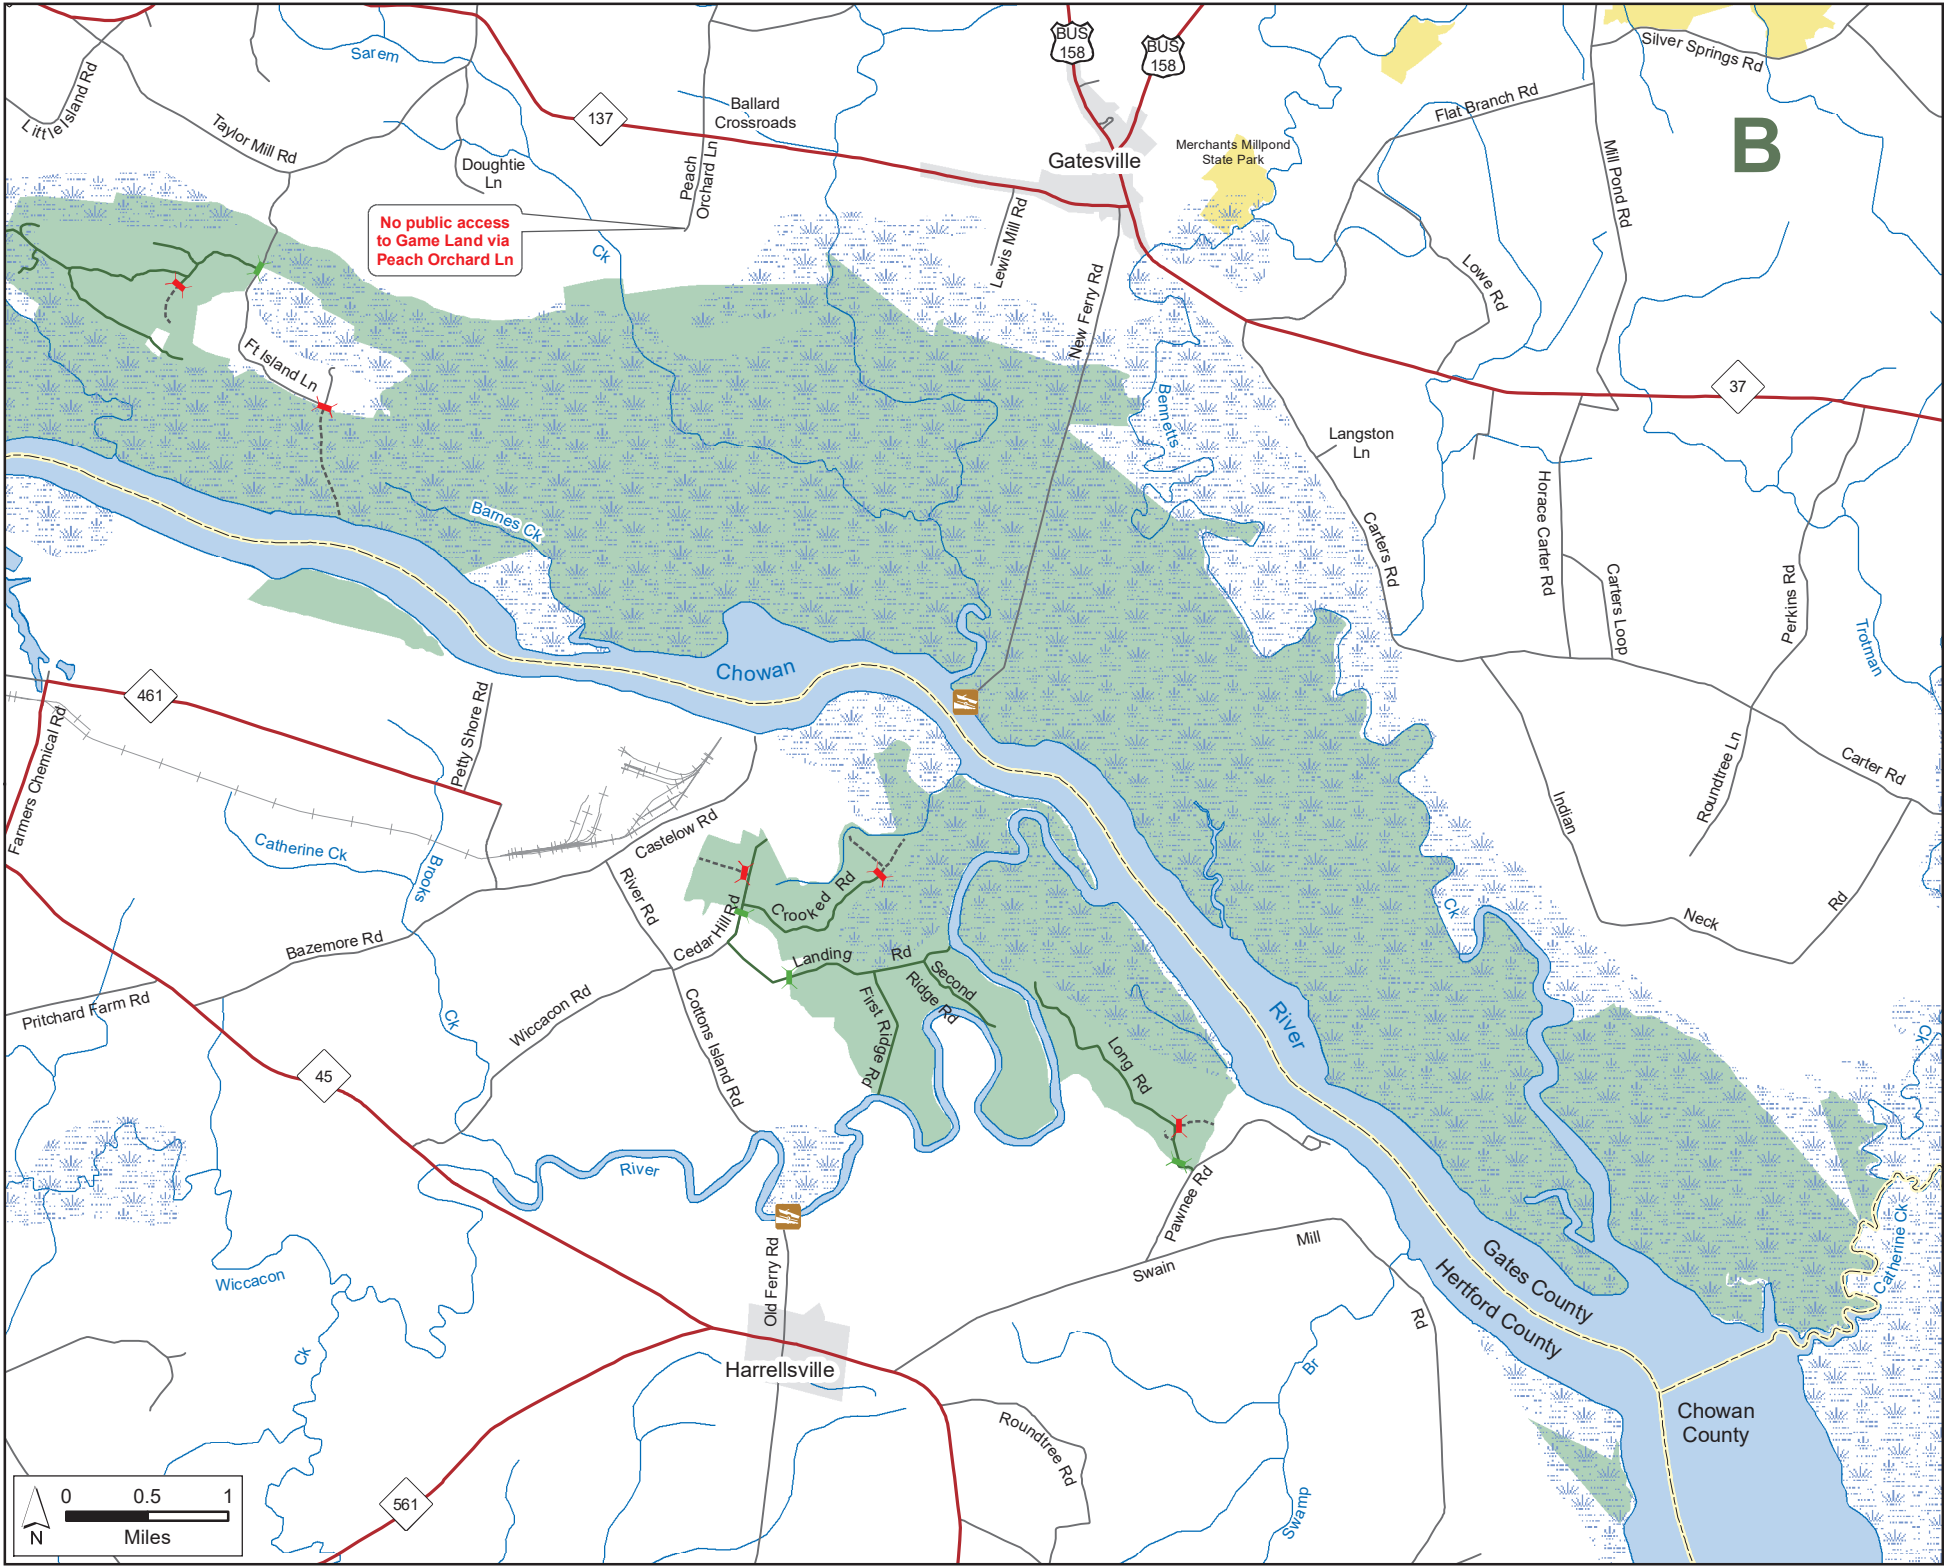

CHOWAN SWAMP GAME LAND

N.C. Division of Parks and Recreation, N.C. State Natural Resources Foundation, N.C. Wildlife Resources Commission
Bertie, Gates and Hertford Counties (33,800 total acres)

CHOWAN SWAMP GAME LAND (continued)

CHOWAN SWAMP GAME LAND (continued)

N.C. Division of Parks and Recreation, N.C. State Natural Resources Foundation, N.C. Wildlife Resources Commission
Bertie, Gates and Hertford Counties

C