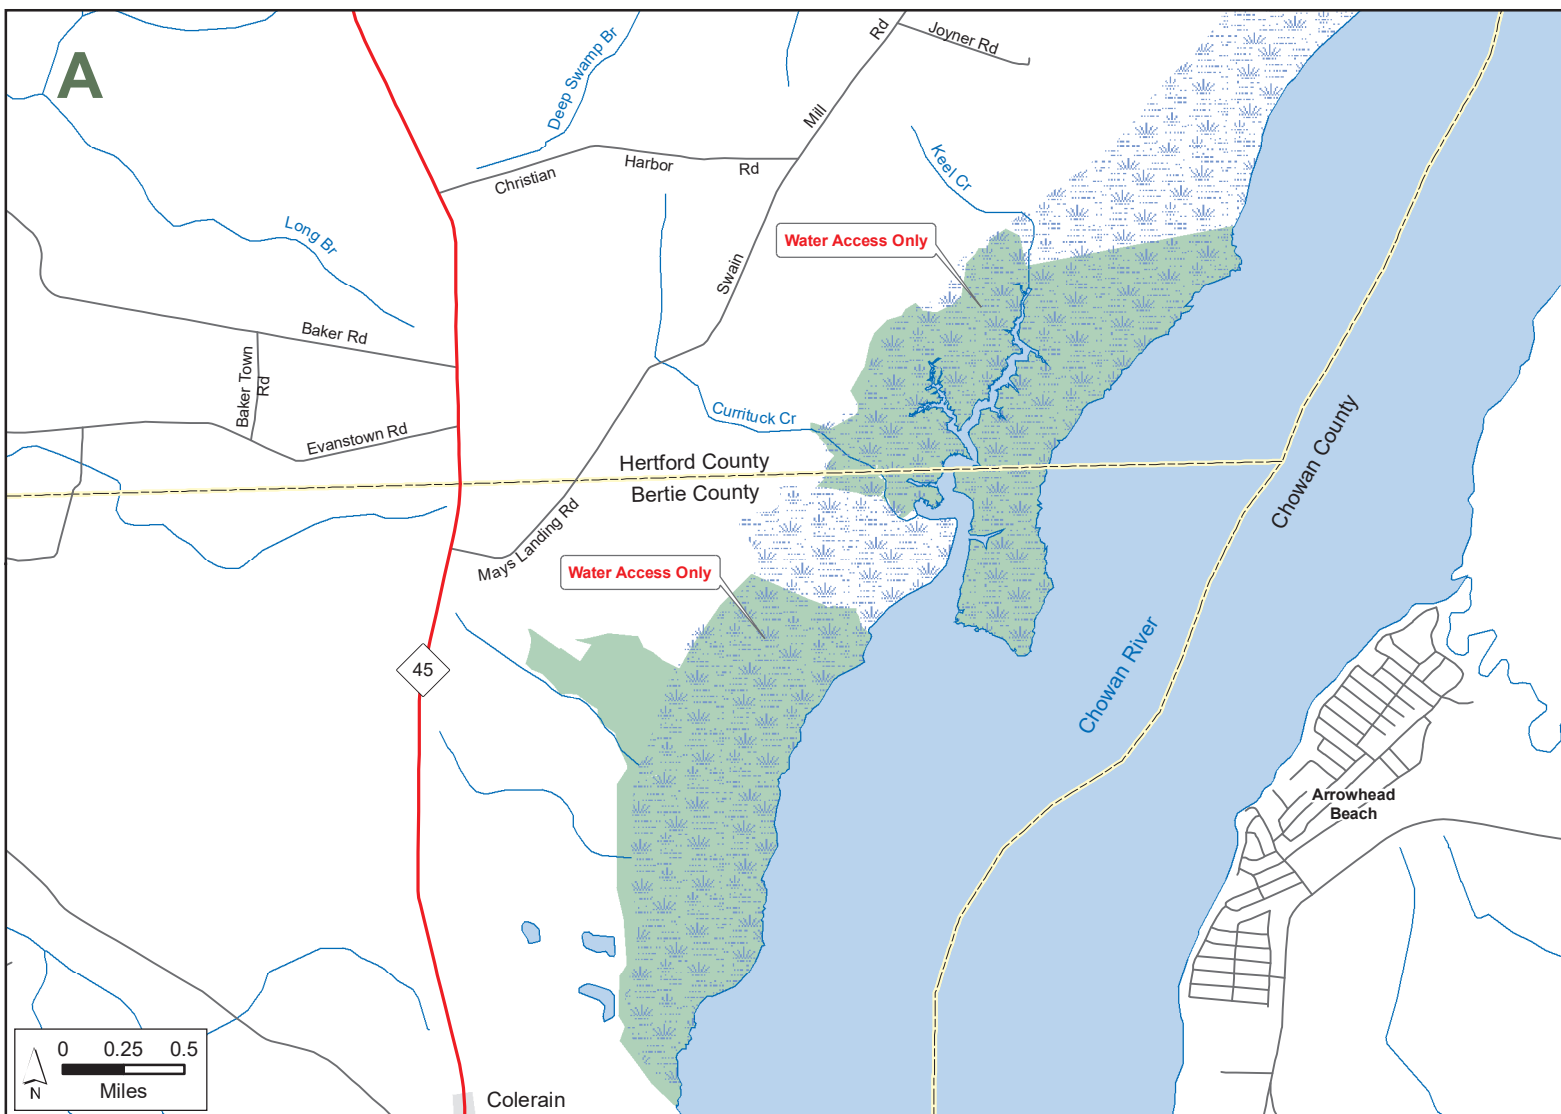

CHOWAN SWAMP GAME LAND

N.C. Division of Parks and Recreation, N.C. State Natural Resources Foundation, N.C. Wildlife Resources Commission
Bertie, Gates and Hertford Counties (33,800 total acres)

CHOWAN SWAMP GAME LAND (continued)

CHOWAN SWAMP GAME LAND (continued)

N.C. Division of Parks and Recreation, N.C. State Natural Resources Foundation, N.C. Wildlife Resources Commission
Bertie, Gates and Hertford Counties

C