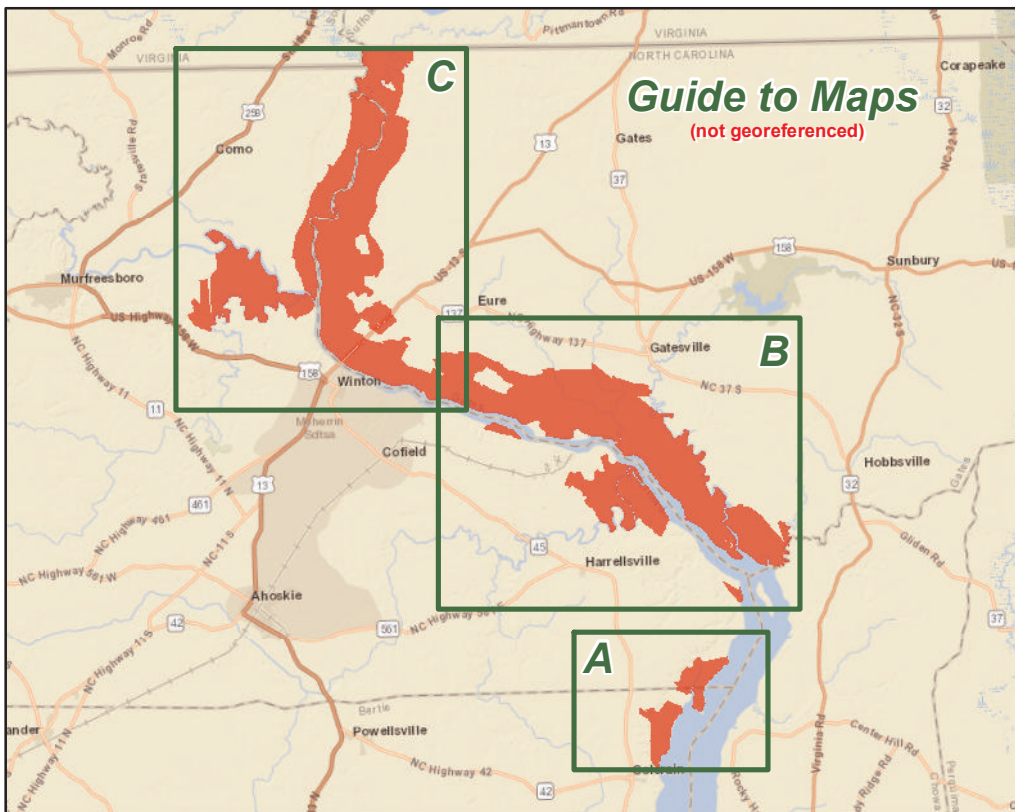

CHOWAN SWAMP GAME LAND

N.C. Division of Parks and Recreation, N.C. State Natural Resources Foundation, N.C. Wildlife Resources Commission
Bertie, Gates and Hertford Counties (33,800 total acres)

CHOWAN SWAMP GAME LAND (continued)

CHOWAN SWAMP GAME LAND (continued)

N.C. Division of Parks and Recreation, N.C. State Natural Resources Foundation, N.C. Wildlife Resources Commission
Bertie, Gates and Hertford Counties

C