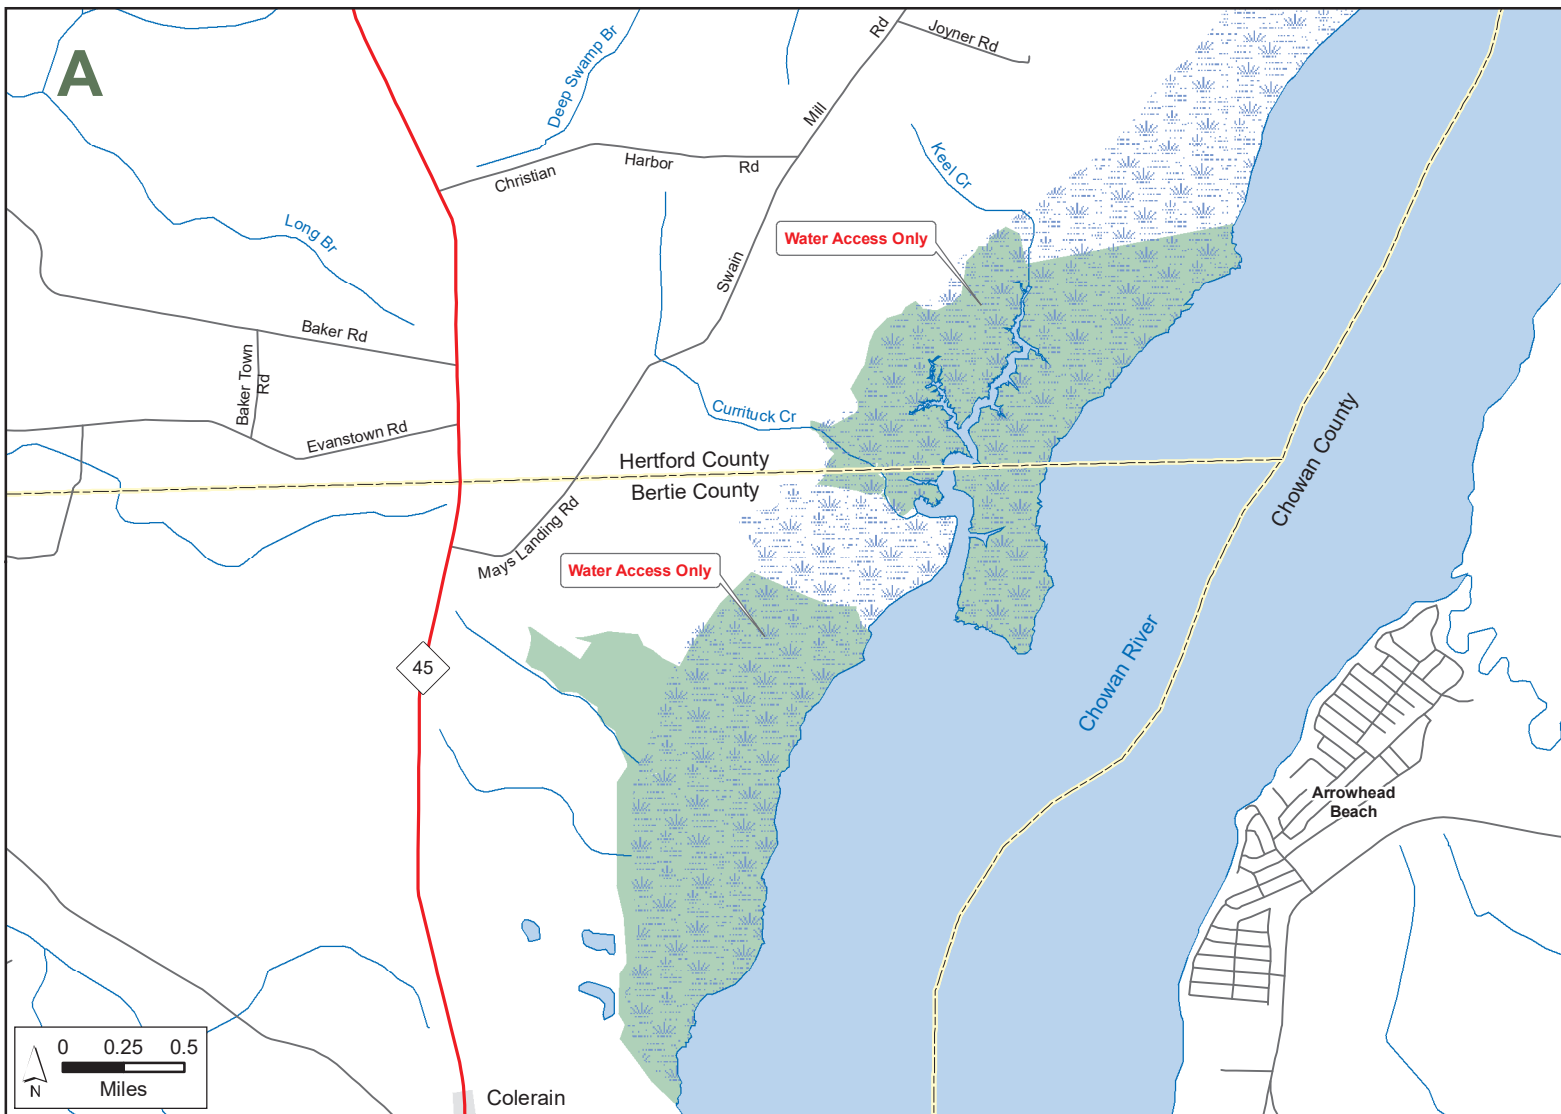

CHOWAN SWAMP GAME LAND

N.C. Division of Parks and Recreation, N.C. State Natural Resources Foundation, N.C. Wildlife Resources Commission
Bertie, Gates and Hertford Counties (33,800 total acres)

- Designated Camping Area
- Gate Open Sep. 1 - Mar. 1, Apr. 1 - End of Turkey Season
- Gate Closed During Turkey Season
- Permanently Closed Gate
- Public Parking
- Public Fishing Area
- WRC Boating Access Area
- Hunter Access Road
- Secondary Road
- Trail
- State Park
- Game Land

CHOWAN SWAMP GAME LAND (continued)

CHOWAN SWAMP GAME LAND (continued)

N.C. Division of Parks and Recreation, N.C. State Natural Resources Foundation, N.C. Wildlife Resources Commission
Bertie, Gates and Hertford Counties