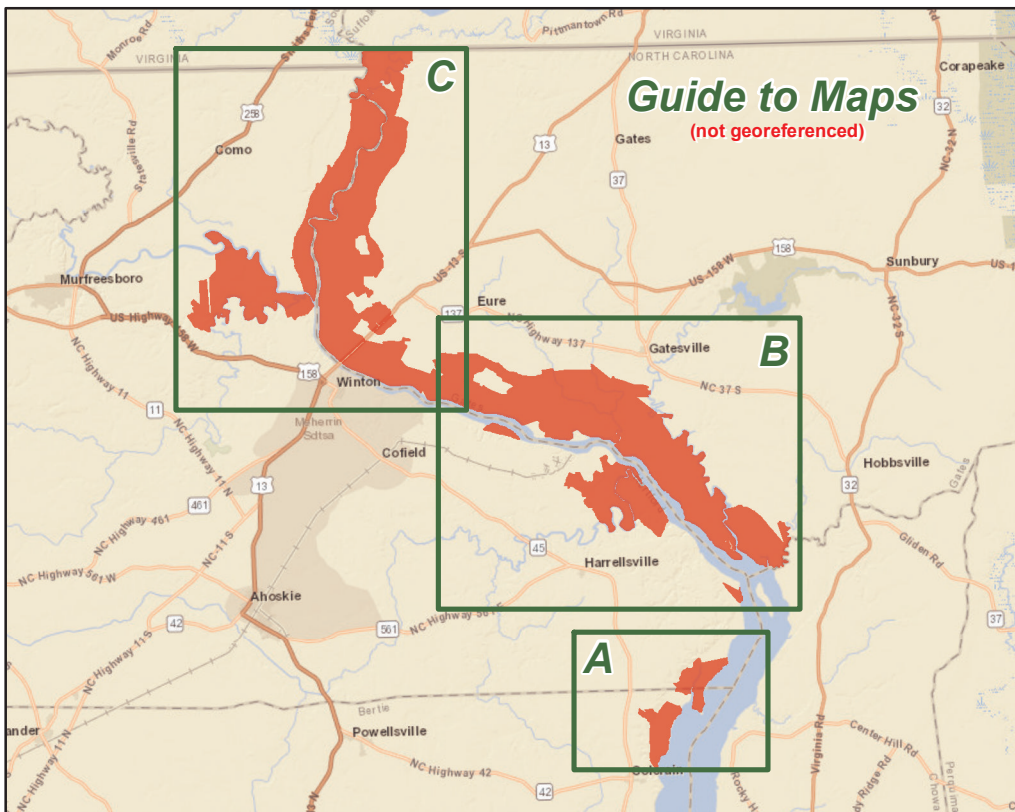

CHOWAN SWAMP GAME LAND

N.C. Division of Parks and Recreation, N.C. State Natural Resources Foundation, N.C. Wildlife Resources Commission
Bertie, Gates and Hertford Counties (33,800 total acres)

- Designated Camping Area
- Gate Open Sep. 1 - Mar. 1, Apr. 1 - End of Turkey Season
- Gate Closed During Turkey Season
- Permanently Closed Gate
- Public Parking
- Public Fishing Area
- WRC Boating Access Area
- Hunter Access Road
- Secondary Road
- Trail
- State Park
- Game Land

CHOWAN SWAMP GAME LAND (continued)

CHOWAN SWAMP GAME LAND (continued)

N.C. Division of Parks and Recreation, N.C. State Natural Resources Foundation, N.C. Wildlife Resources Commission
Bertie, Gates and Hertford Counties

C