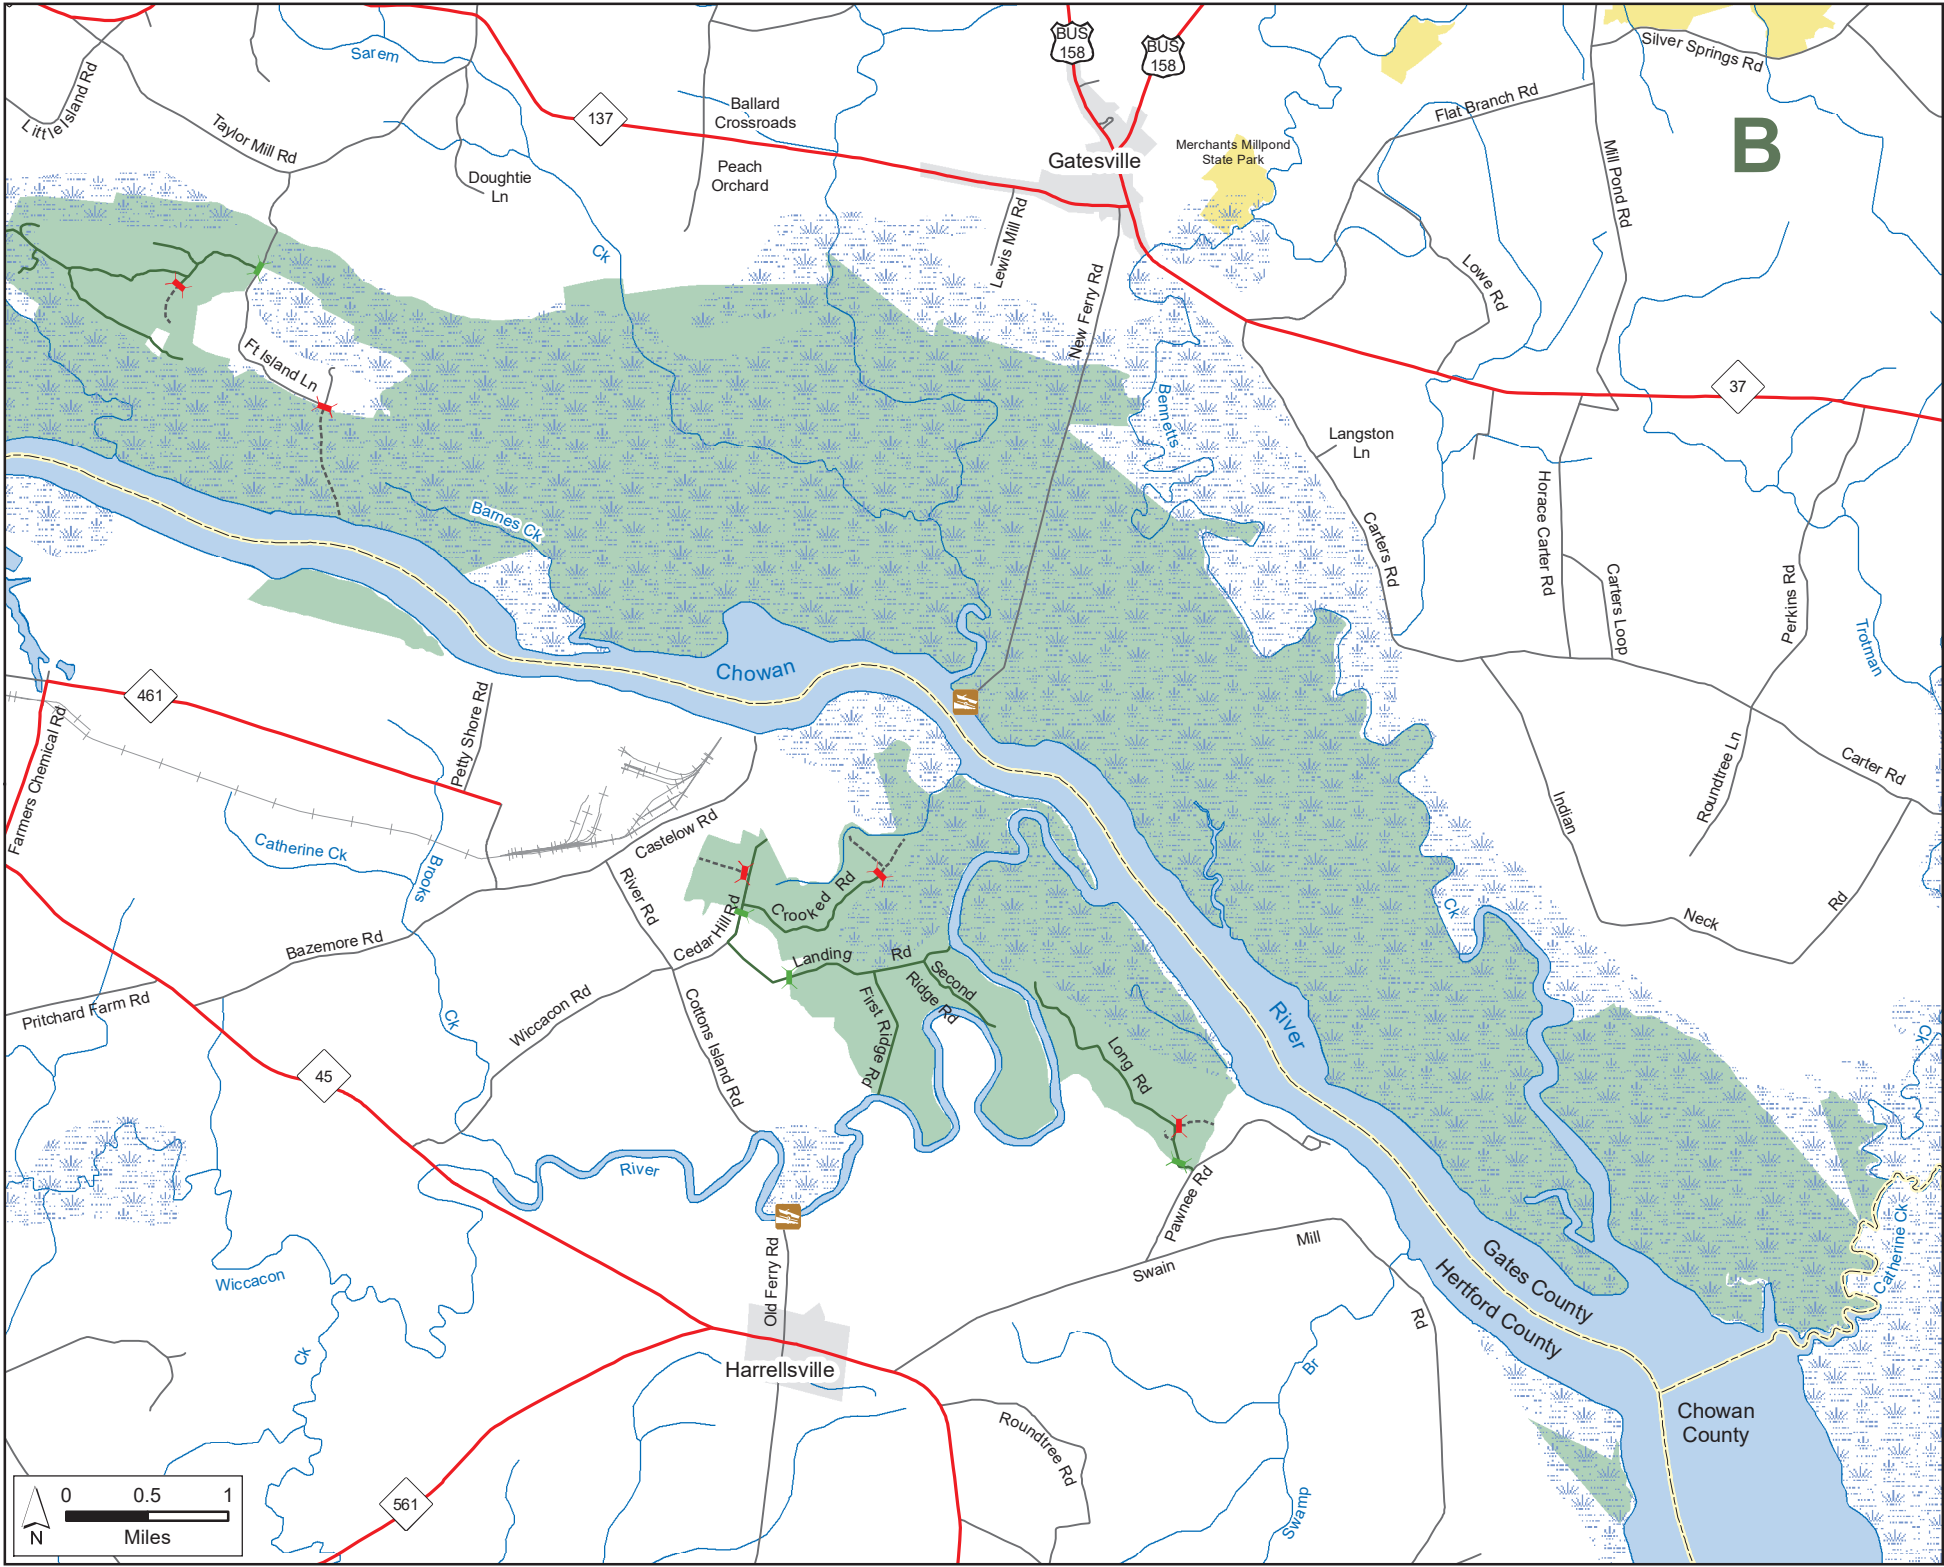

CHOWAN SWAMP GAME LAND

N.C. Division of Parks and Recreation, N.C. State Natural Resources Foundation, N.C. Wildlife Resources Commission
Bertie, Gates and Hertford Counties (33,800 total acres)

- Designated Camping Area
- Gate Open Sep. 1 - Mar. 1, Apr. 1 - End of Turkey Season
- Gate Closed During Turkey Season
- Permanently Closed Gate
- Public Parking
- Public Fishing Area
- WRC Boating Access Area
- Hunter Access Road
- Secondary Road
- Trail
- State Park
- Game Land

CHOWAN SWAMP GAME LAND (continued)

CHOWAN SWAMP GAME LAND (continued)

N.C. Division of Parks and Recreation, N.C. State Natural Resources Foundation, N.C. Wildlife Resources Commission
Bertie, Gates and Hertford Counties