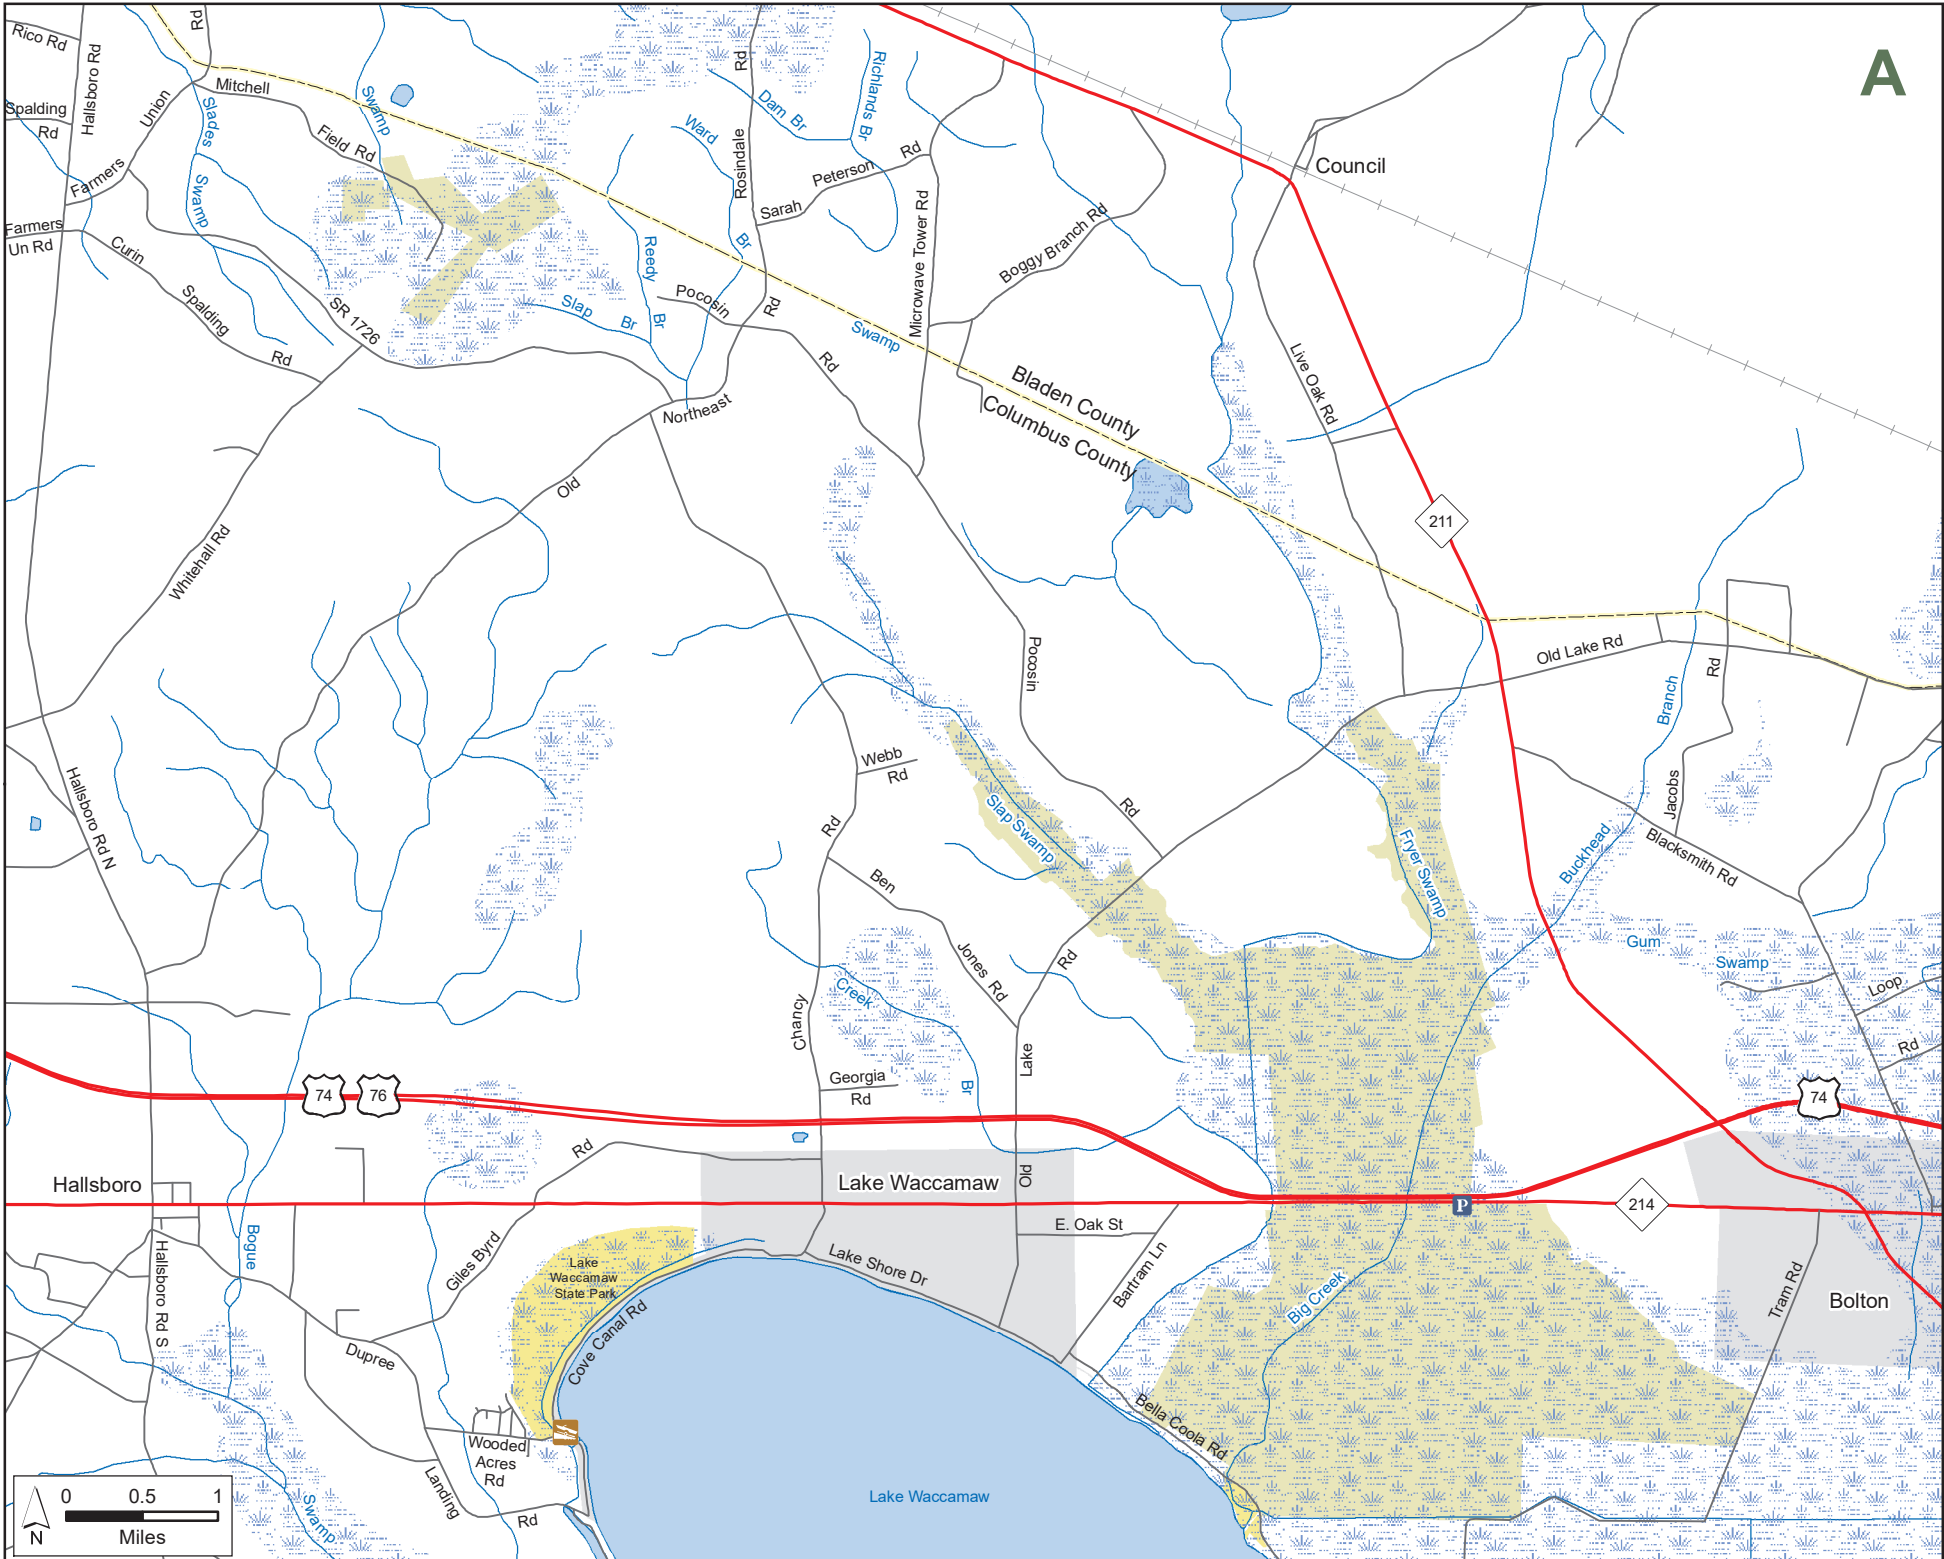

COLUMBUS COUNTY GAME LAND

N.C. Wildlife Resources Commission
Brunswick and Columbus Counties (10,760 total acres)

Guide to Maps

- | | | | |
|-------------------------|--|----------------------------|----------------------------------|
| WRC Boating Access Area | Gate Open Sep. 1 - Mar. 1, Apr. 1 - End of Turkey Season | Hunter Vehicle Access Road | Game Land - Black Bear Sanctuary |
| Public Parking | Permanently Closed Gate | Secondary Road | State Park |
| | Trail | | 0 1 2 Miles |

COLUMBUS COUNTY GAME LAND (continued)
 N.C. Wildlife Resources Commission
 Brunswick and Columbus Counties

COLUMBUS COUNTY GAME LAND (continued)

N.C. Wildlife Resources Commission
Brunswick and Columbus Counties

B

SOUTH CAROLINA