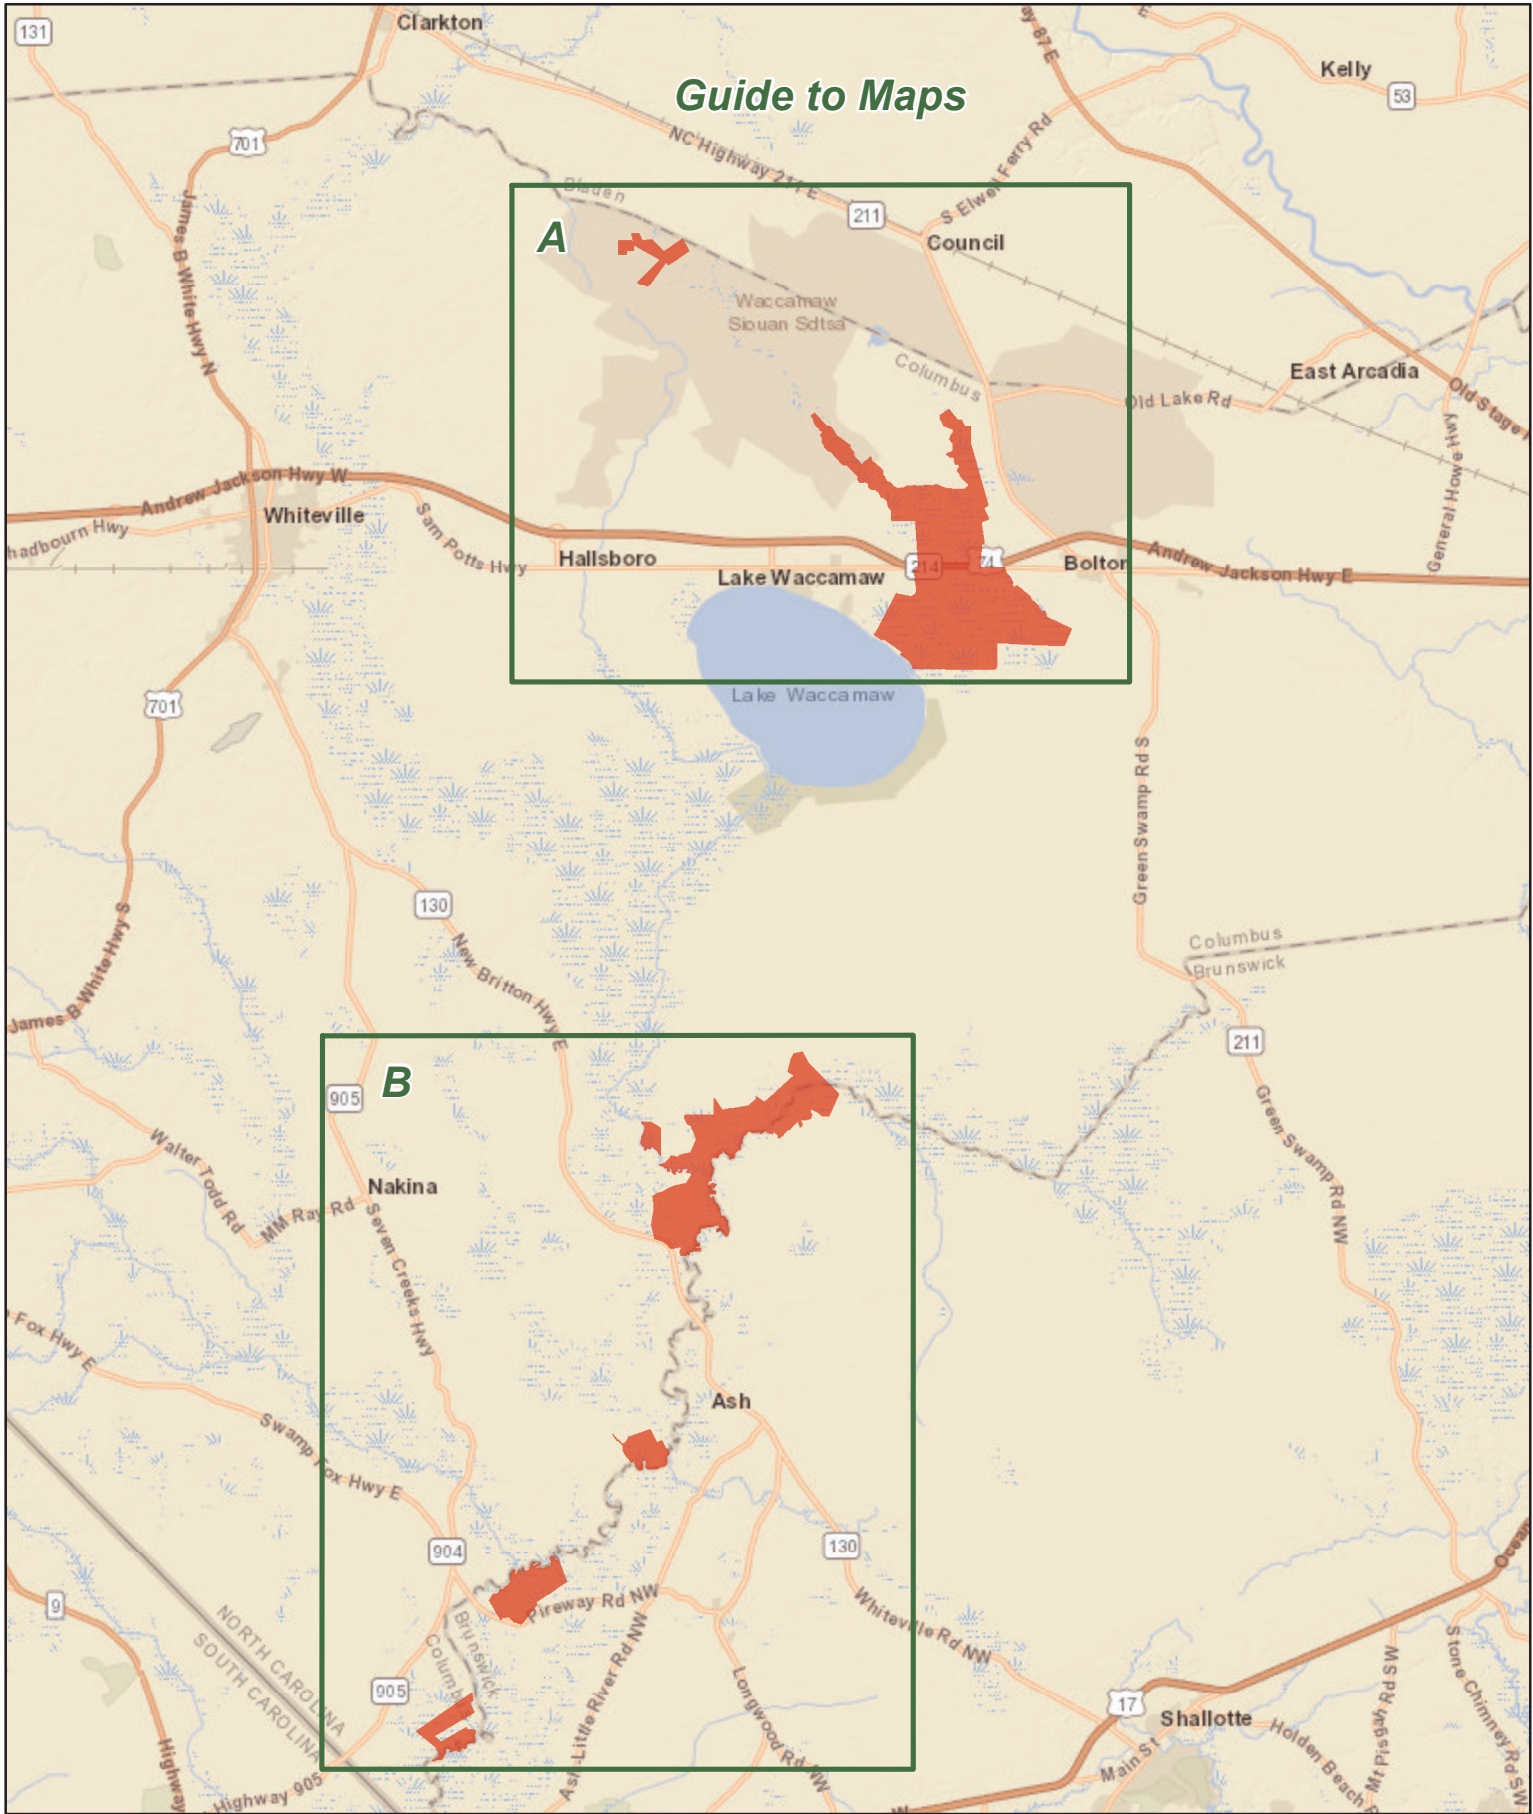

COLUMBUS COUNTY GAME LAND

N.C. Wildlife Resources Commission
Brunswick and Columbus Counties (10,760 total acres)

Guide to Maps

- | | | | |
|-------------------------|--|----------------------------|----------------------------------|
| WRC Boating Access Area | Gate Open Sep. 1 - Mar. 1, Apr. 1 - End of Turkey Season | Hunter Vehicle Access Road | Game Land - Black Bear Sanctuary |
| Public Parking | Permanently Closed Gate | Secondary Road | State Park |
| | Trail | | 0 1 2 Miles |

COLUMBUS COUNTY GAME LAND (continued)
 N.C. Wildlife Resources Commission
 Brunswick and Columbus Counties

COLUMBUS COUNTY GAME LAND (continued)

N.C. Wildlife Resources Commission
Brunswick and Columbus Counties

B

SOUTH CAROLINA