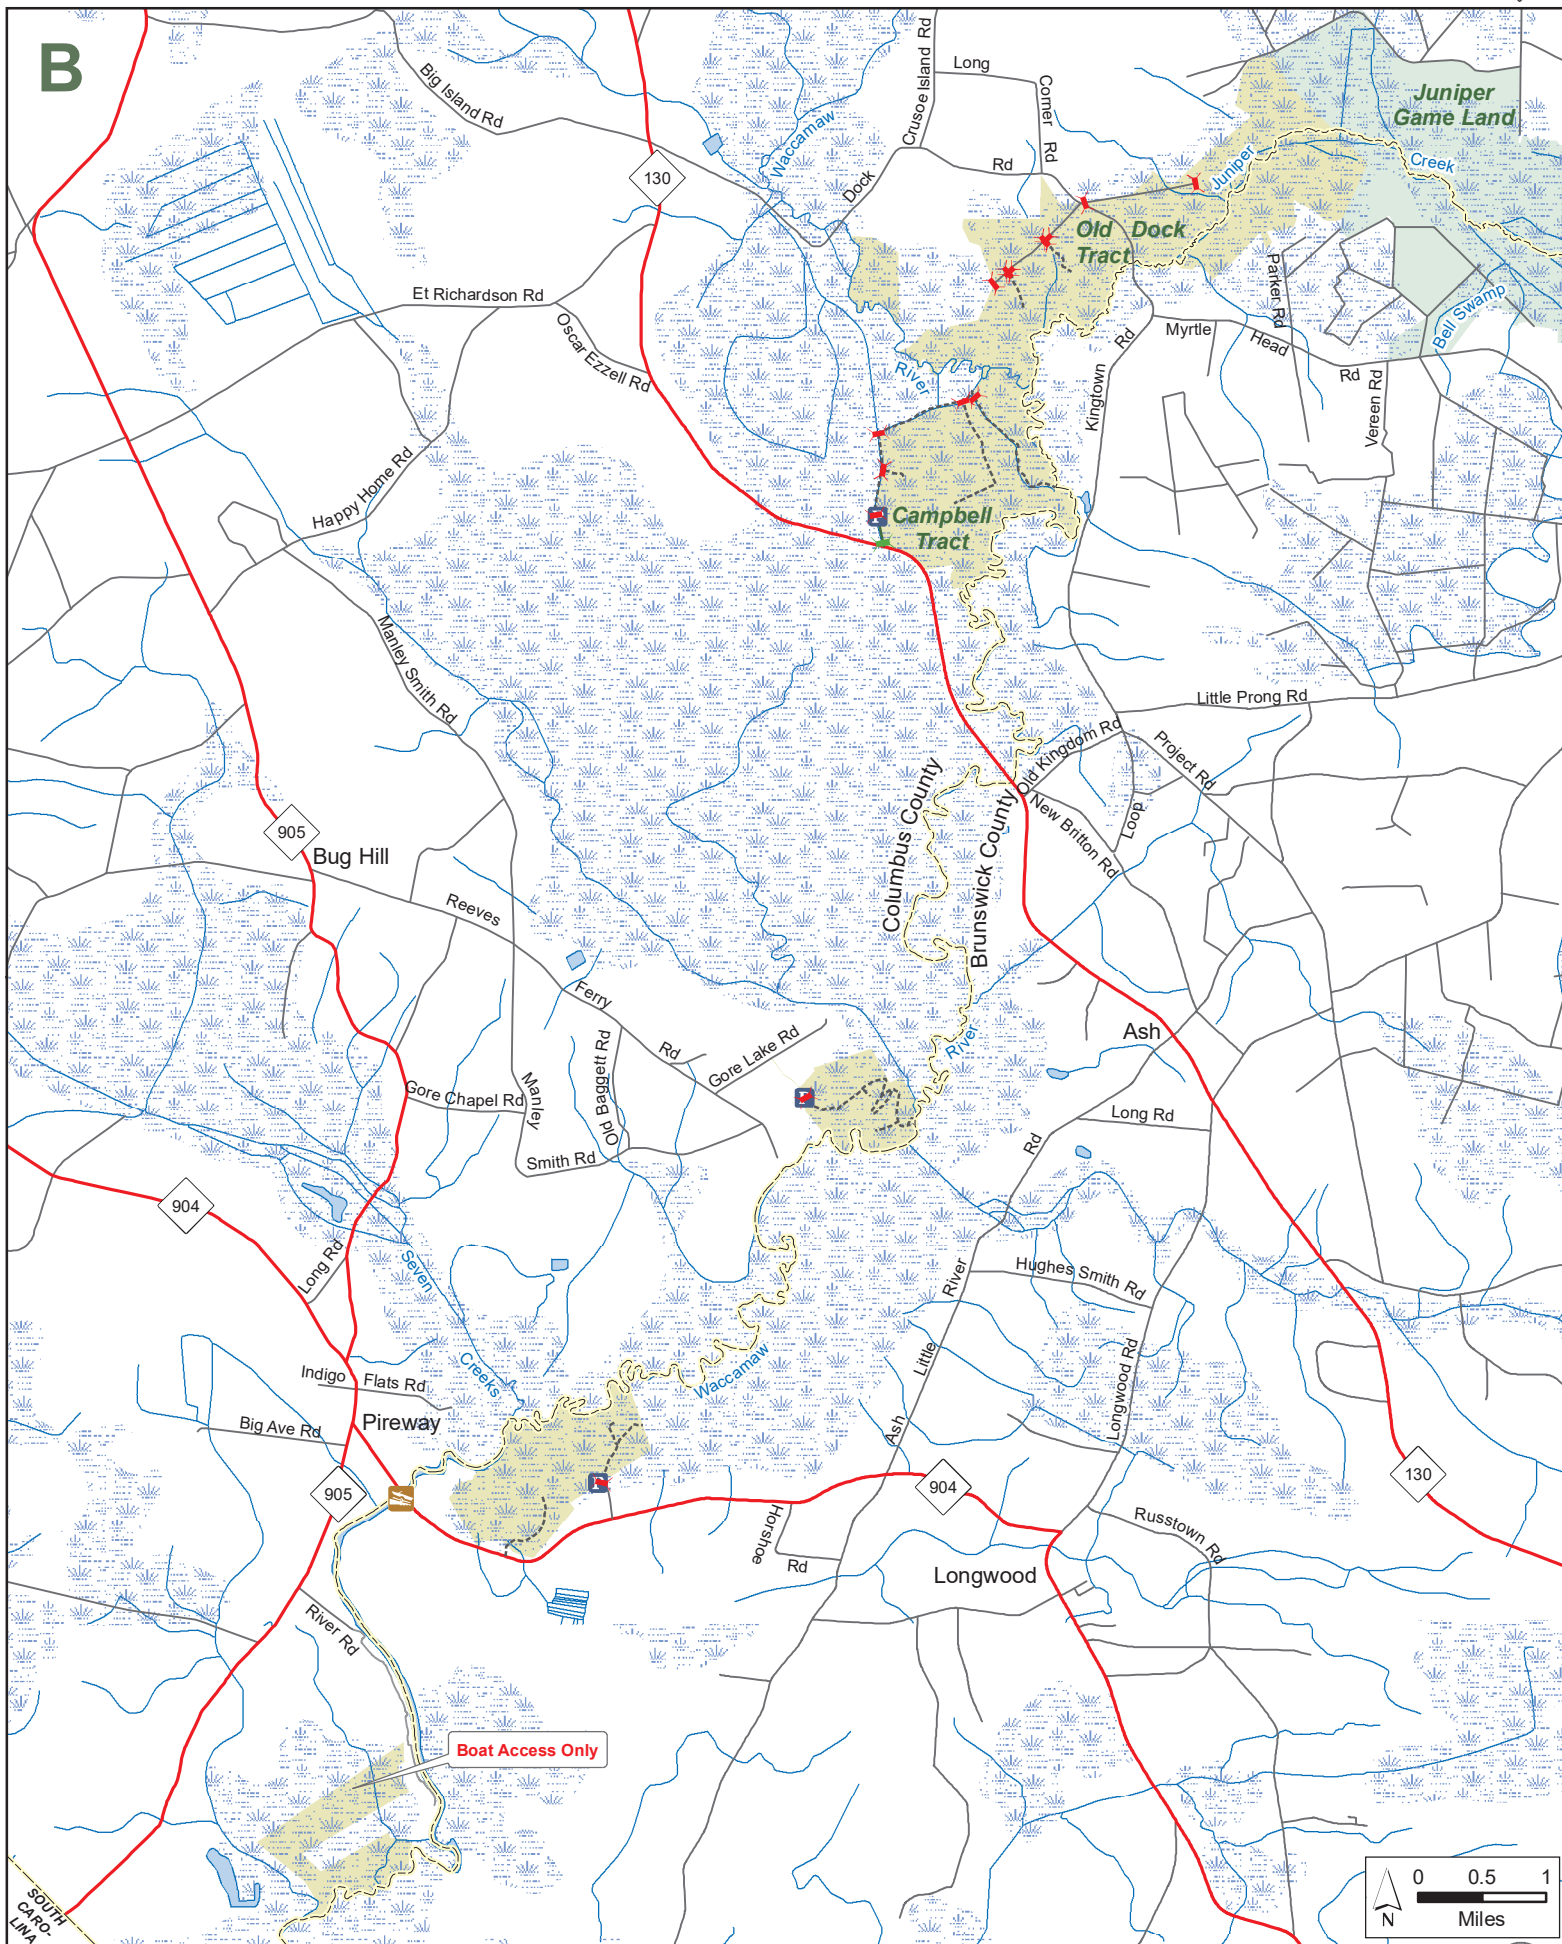

COLUMBUS COUNTY GAME LAND

N.C. Wildlife Resources Commission
Brunswick and Columbus Counties (10,760 total acres)

Guide to Maps

- | | | | |
|-------------------------|--|----------------------------|----------------------------------|
| WRC Boating Access Area | Gate Open Sep. 1 - Mar. 1, Apr. 1 - End of Turkey Season | Hunter Vehicle Access Road | Game Land - Black Bear Sanctuary |
| Public Parking | Permanently Closed Gate | Secondary Road | State Park |
| | Trail | | 0 1 2 Miles |

COLUMBUS COUNTY GAME LAND (continued)
 N.C. Wildlife Resources Commission
 Brunswick and Columbus Counties

COLUMBUS COUNTY GAME LAND (continued)

N.C. Wildlife Resources Commission
Brunswick and Columbus Counties

B

SOUTH CAROLINA