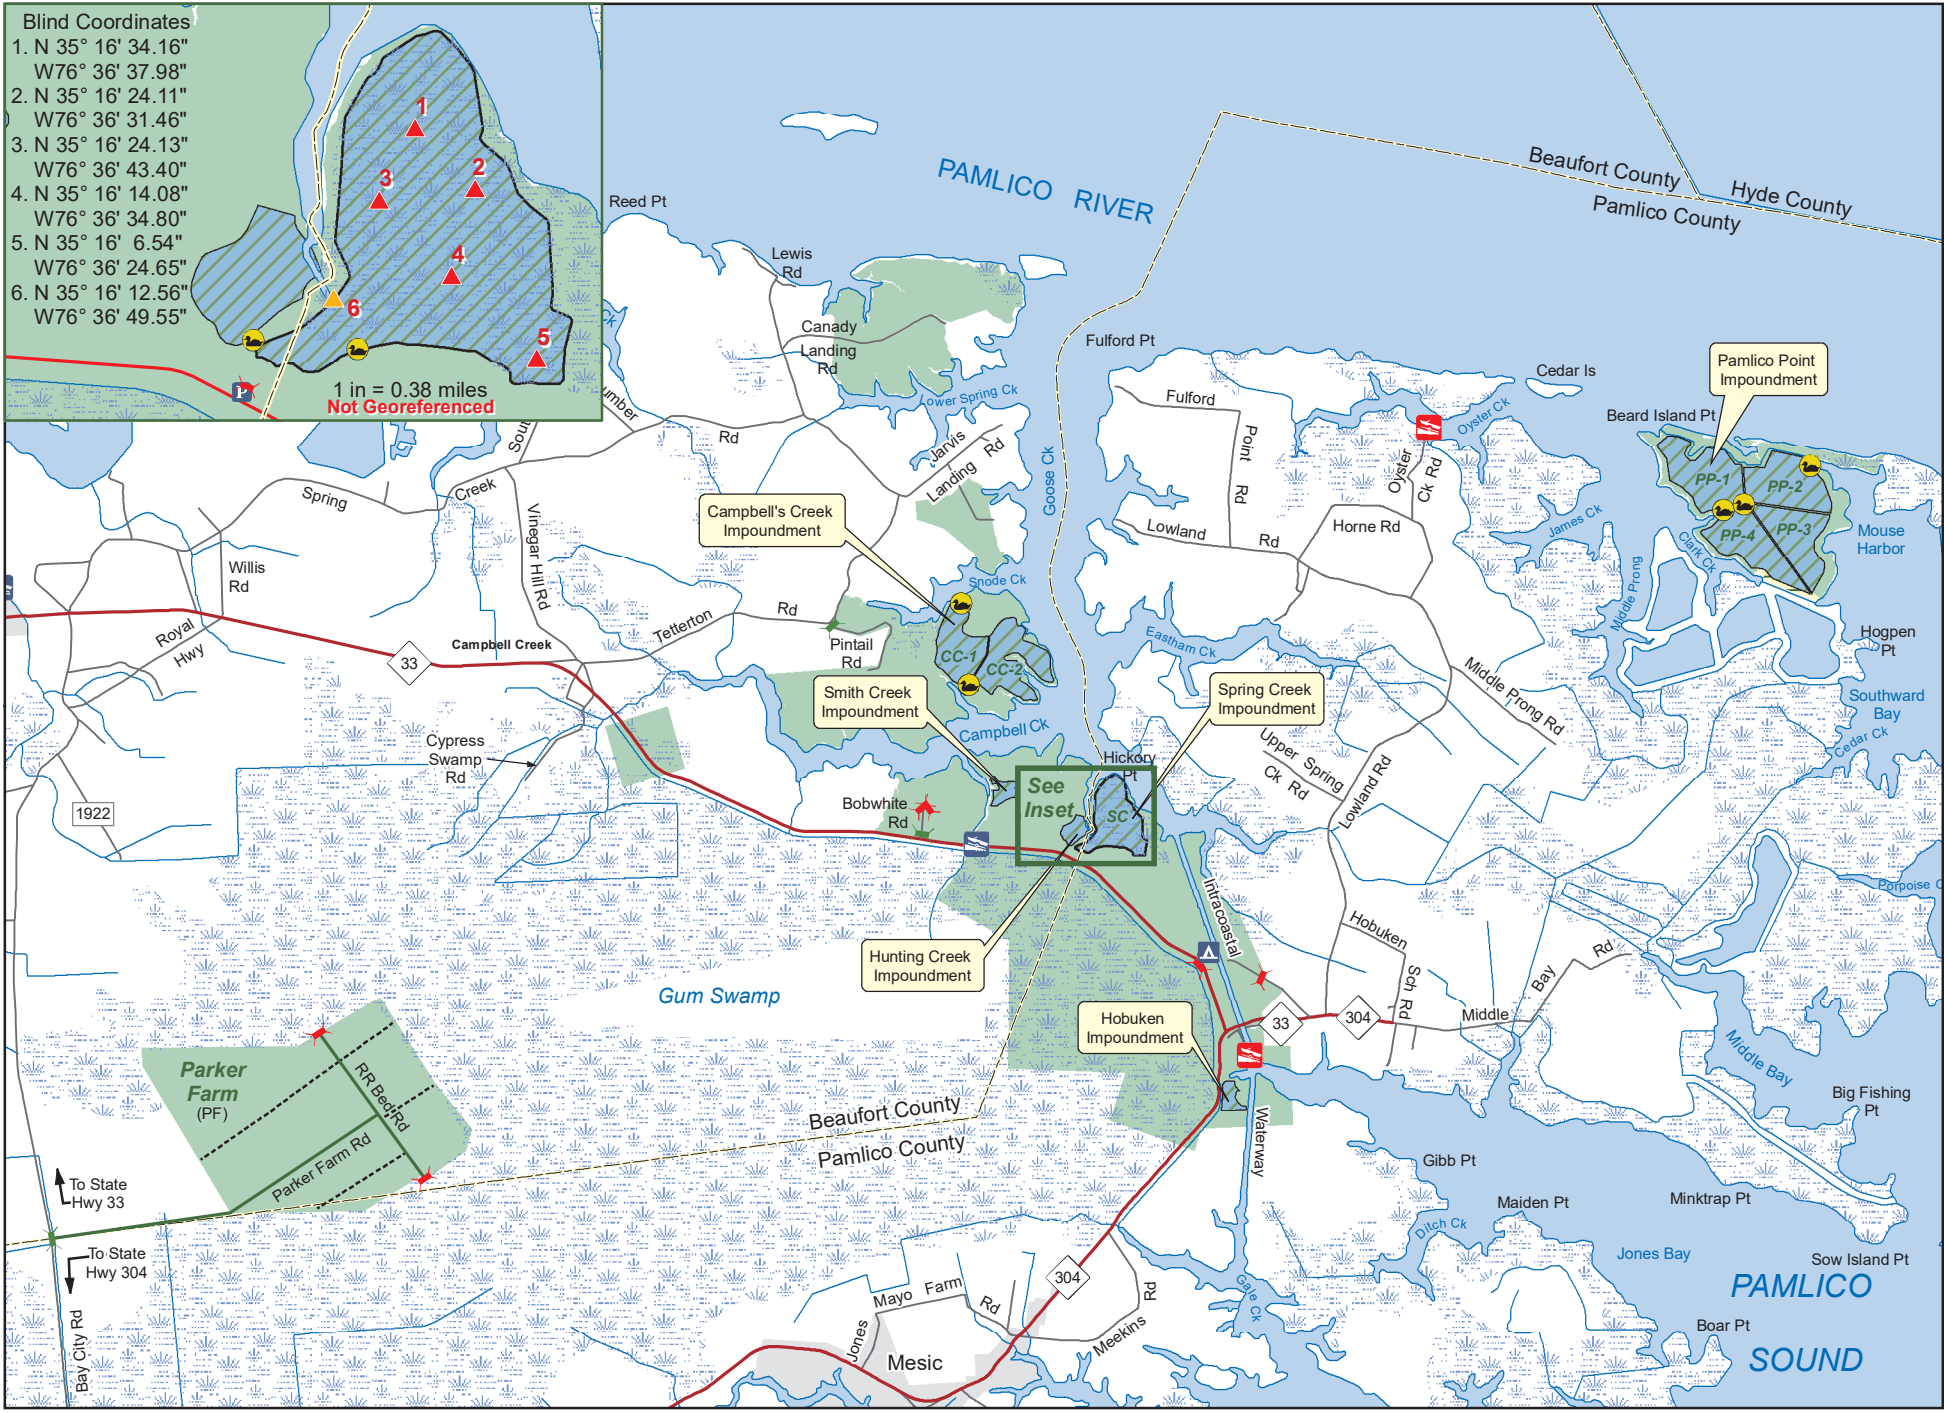

**GOOSE CREEK GAME LAND**

Blind Coordinates  
 1. N 35° 16' 34.16"  
 W76° 36' 37.98"  
 2. N 35° 16' 24.11"  
 W76° 36' 31.46"  
 3. N 35° 16' 24.13"  
 W76° 36' 43.40"  
 4. N 35° 16' 14.08"  
 W76° 36' 34.80"  
 5. N 35° 16' 6.54"  
 W76° 36' 24.65"  
 6. N 35° 16' 12.56"  
 W76° 36' 49.55"

1 in = 0.38 miles  
 Not Georeferenced

- Game Land
- Disabled Sportsman Blind
- Gate Open Sep.1-Mar.1, Apr.1-End of Turkey Season
- Designated Camping Area
- Hunter Vehicle Access Road
- Safety Zone
- Waterfowl Blind
- Permanently Closed Gate
- Public Parking
- Secondary Road
- Waterfowl Impoundment
- Scouting Area
- WRC Boating Access
- Trail