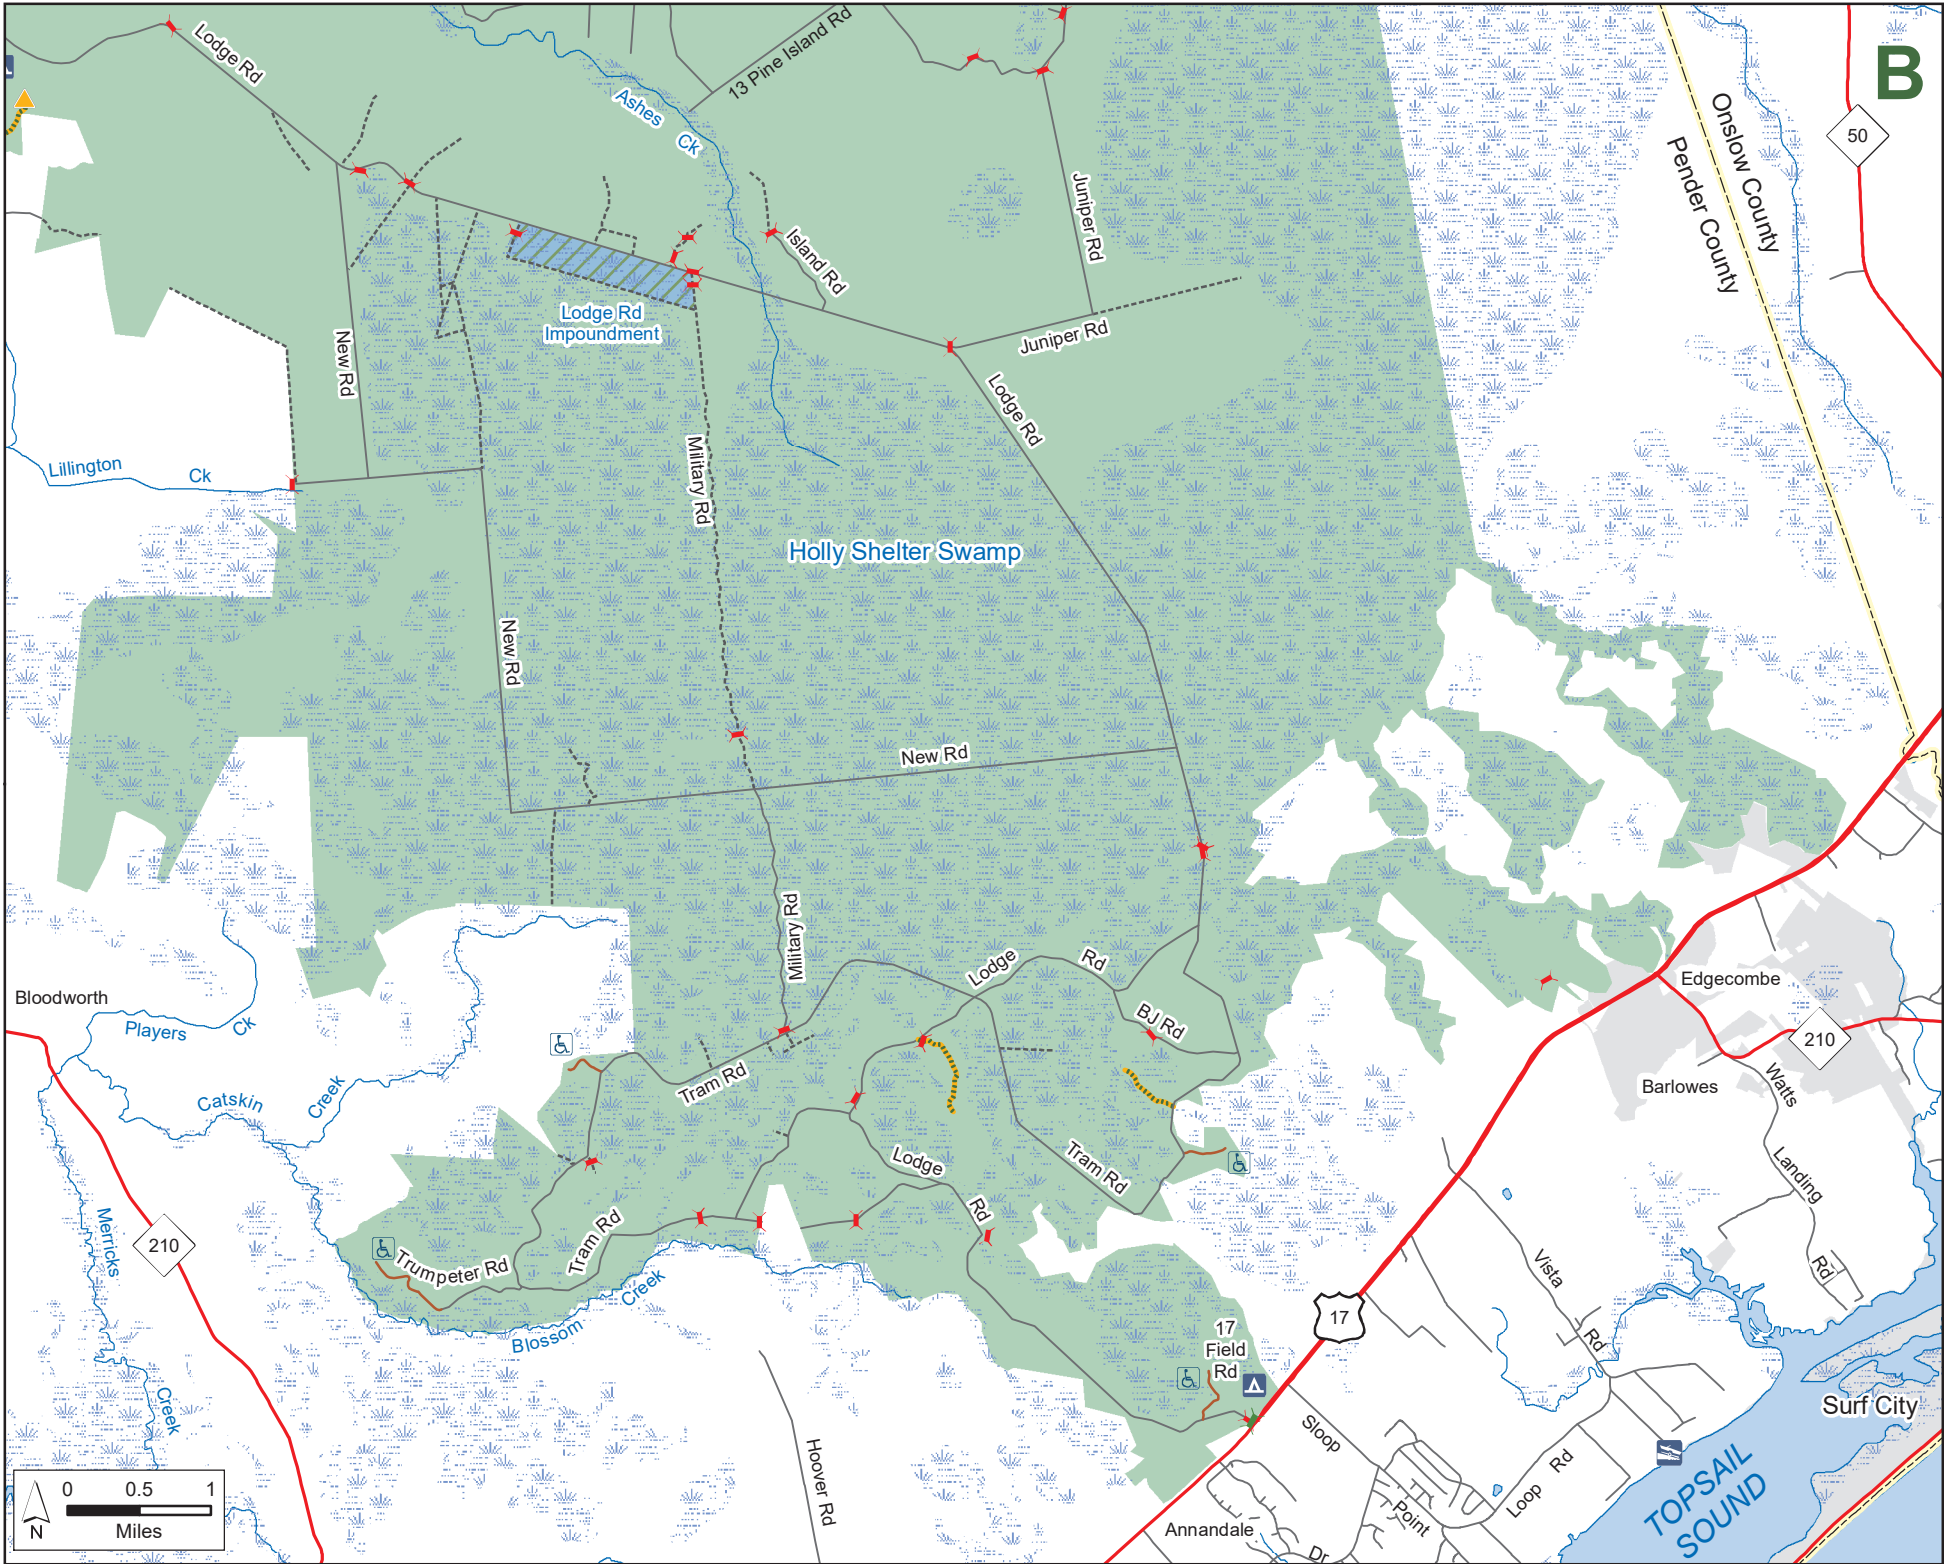

# HOLLY SHELTER GAME LAND

N.C. Wildlife Resources Commission  
Pender County (63,520 total acres)

## Guide to Maps

(not georeferenced)

- Designated Camping Area
  - Disabled Sportsman Access
  - Disabled Sportsman Blind
  - Gate Open Sep. 1-Mar. 1, Apr. 1-End of Turkey Season
  - Permanently Closed Gate
  - Public Shooting Range
  - WRC Boating Access Area
  - WRC Public Fishing Area
  - Disabled Sportsman Access Road
  - Disabled Sportsman ATV Road
  - Hunter Vehicle Access Road
  - Secondary Road
  - Trail
- Game Land Type**
- Game Land
  - Special Regulations
  - Waterfowl Impoundment (Alligators present)

**HOLLY SHELTER GAME LAND (continued)**  
 N.C. Wildlife Resources Commission  
 Pender County