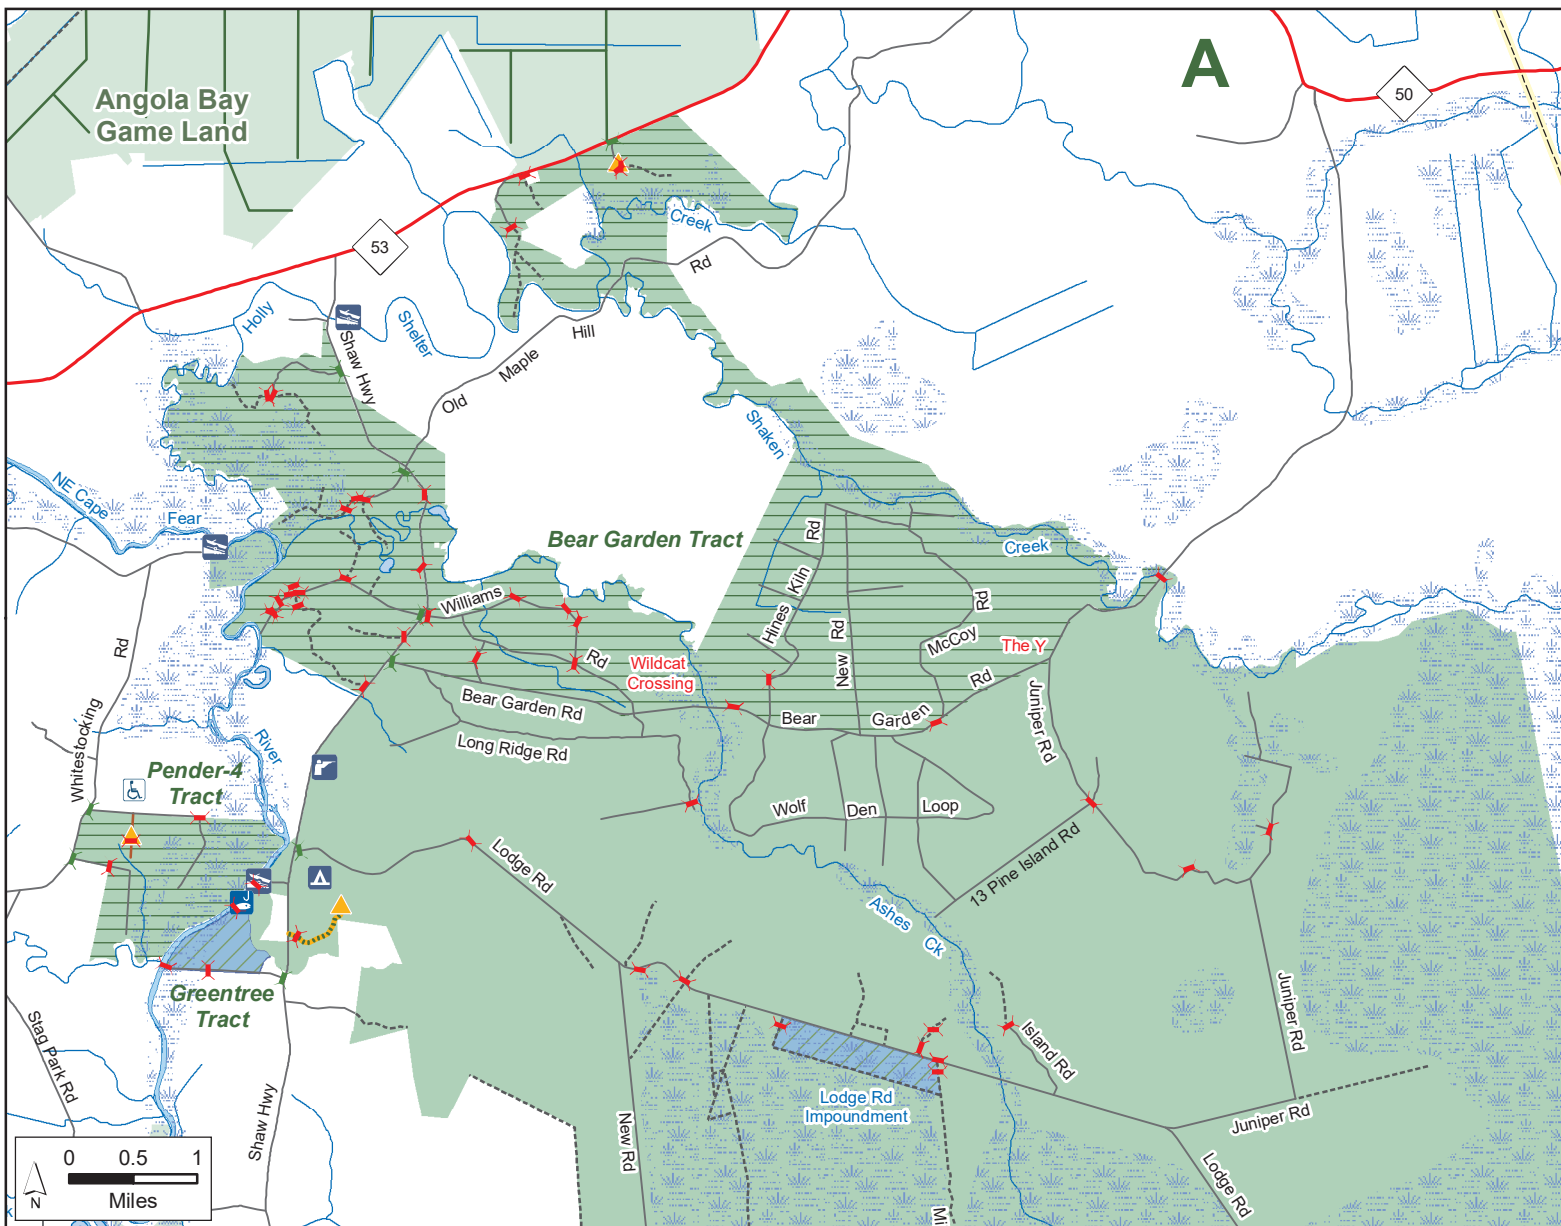

# HOLLY SHELTER GAME LAND

N.C. Wildlife Resources Commission  
Pender County (63,520 total acres)

## Guide to Maps

(not georeferenced)

- Designated Camping Area
  - Disabled Sportsman Access
  - Disabled Sportsman Blind
  - Gate Open Sep. 1-Mar. 1, Apr. 1-End of Turkey Season
  - Permanently Closed Gate
  - Public Shooting Range
  - WRC Boating Access Area
  - WRC Public Fishing Area
  - Disabled Sportsman Access Road
  - Disabled Sportsman ATV Road
  - Hunter Vehicle Access Road
  - Secondary Road
  - Trail
- Game Land Type**
- Game Land
  - Special Regulations
  - Waterfowl Impoundment (Alligators present)

**HOLLY SHELTER GAME LAND (continued)**  
 N.C. Wildlife Resources Commission  
 Pender County