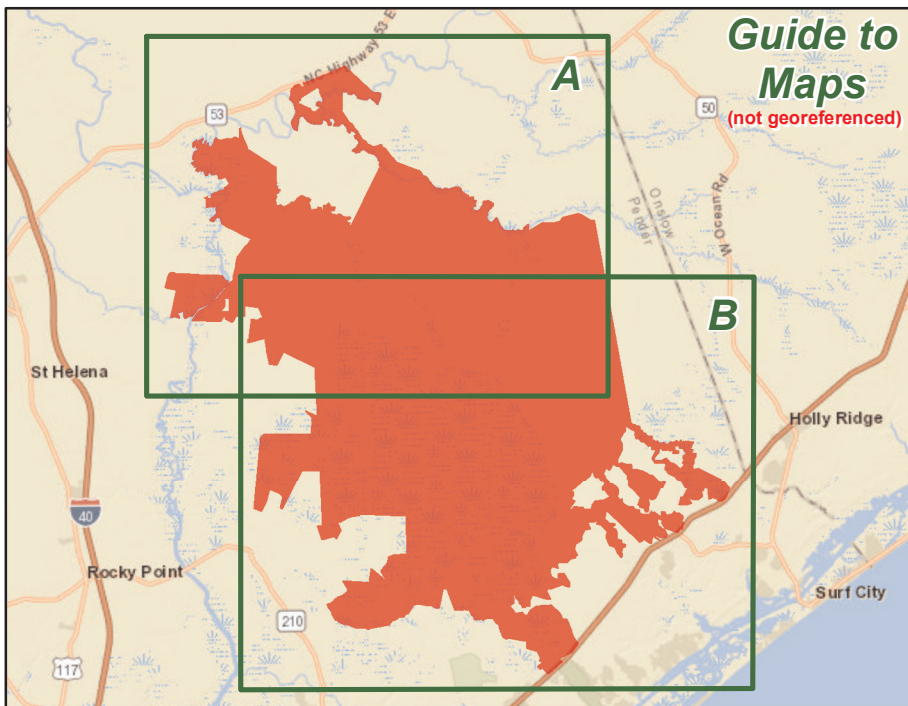

# HOLLY SHELTER GAME LAND

N.C. Wildlife Resources Commission  
Pender County (63,520 total acres)

## Guide to Maps

(not georeferenced)

- Designated Camping Area
  - Disabled Sportsman Access
  - Disabled Sportsman Blind
  - Gate Open Sep. 1-Mar. 1, Apr. 1-End of Turkey Season
  - Permanently Closed Gate
  - Public Shooting Range
  - WRC Boating Access Area
  - WRC Public Fishing Area
  - Disabled Sportsman Access Road
  - Disabled Sportsman ATV Road
  - Hunter Vehicle Access Road
  - Secondary Road
  - Trail
- Game Land Type**
- Game Land
  - Special Regulations
  - Waterfowl Impoundment (Alligators present)

**HOLLY SHELTER GAME LAND (continued)**  
 N.C. Wildlife Resources Commission  
 Pender County