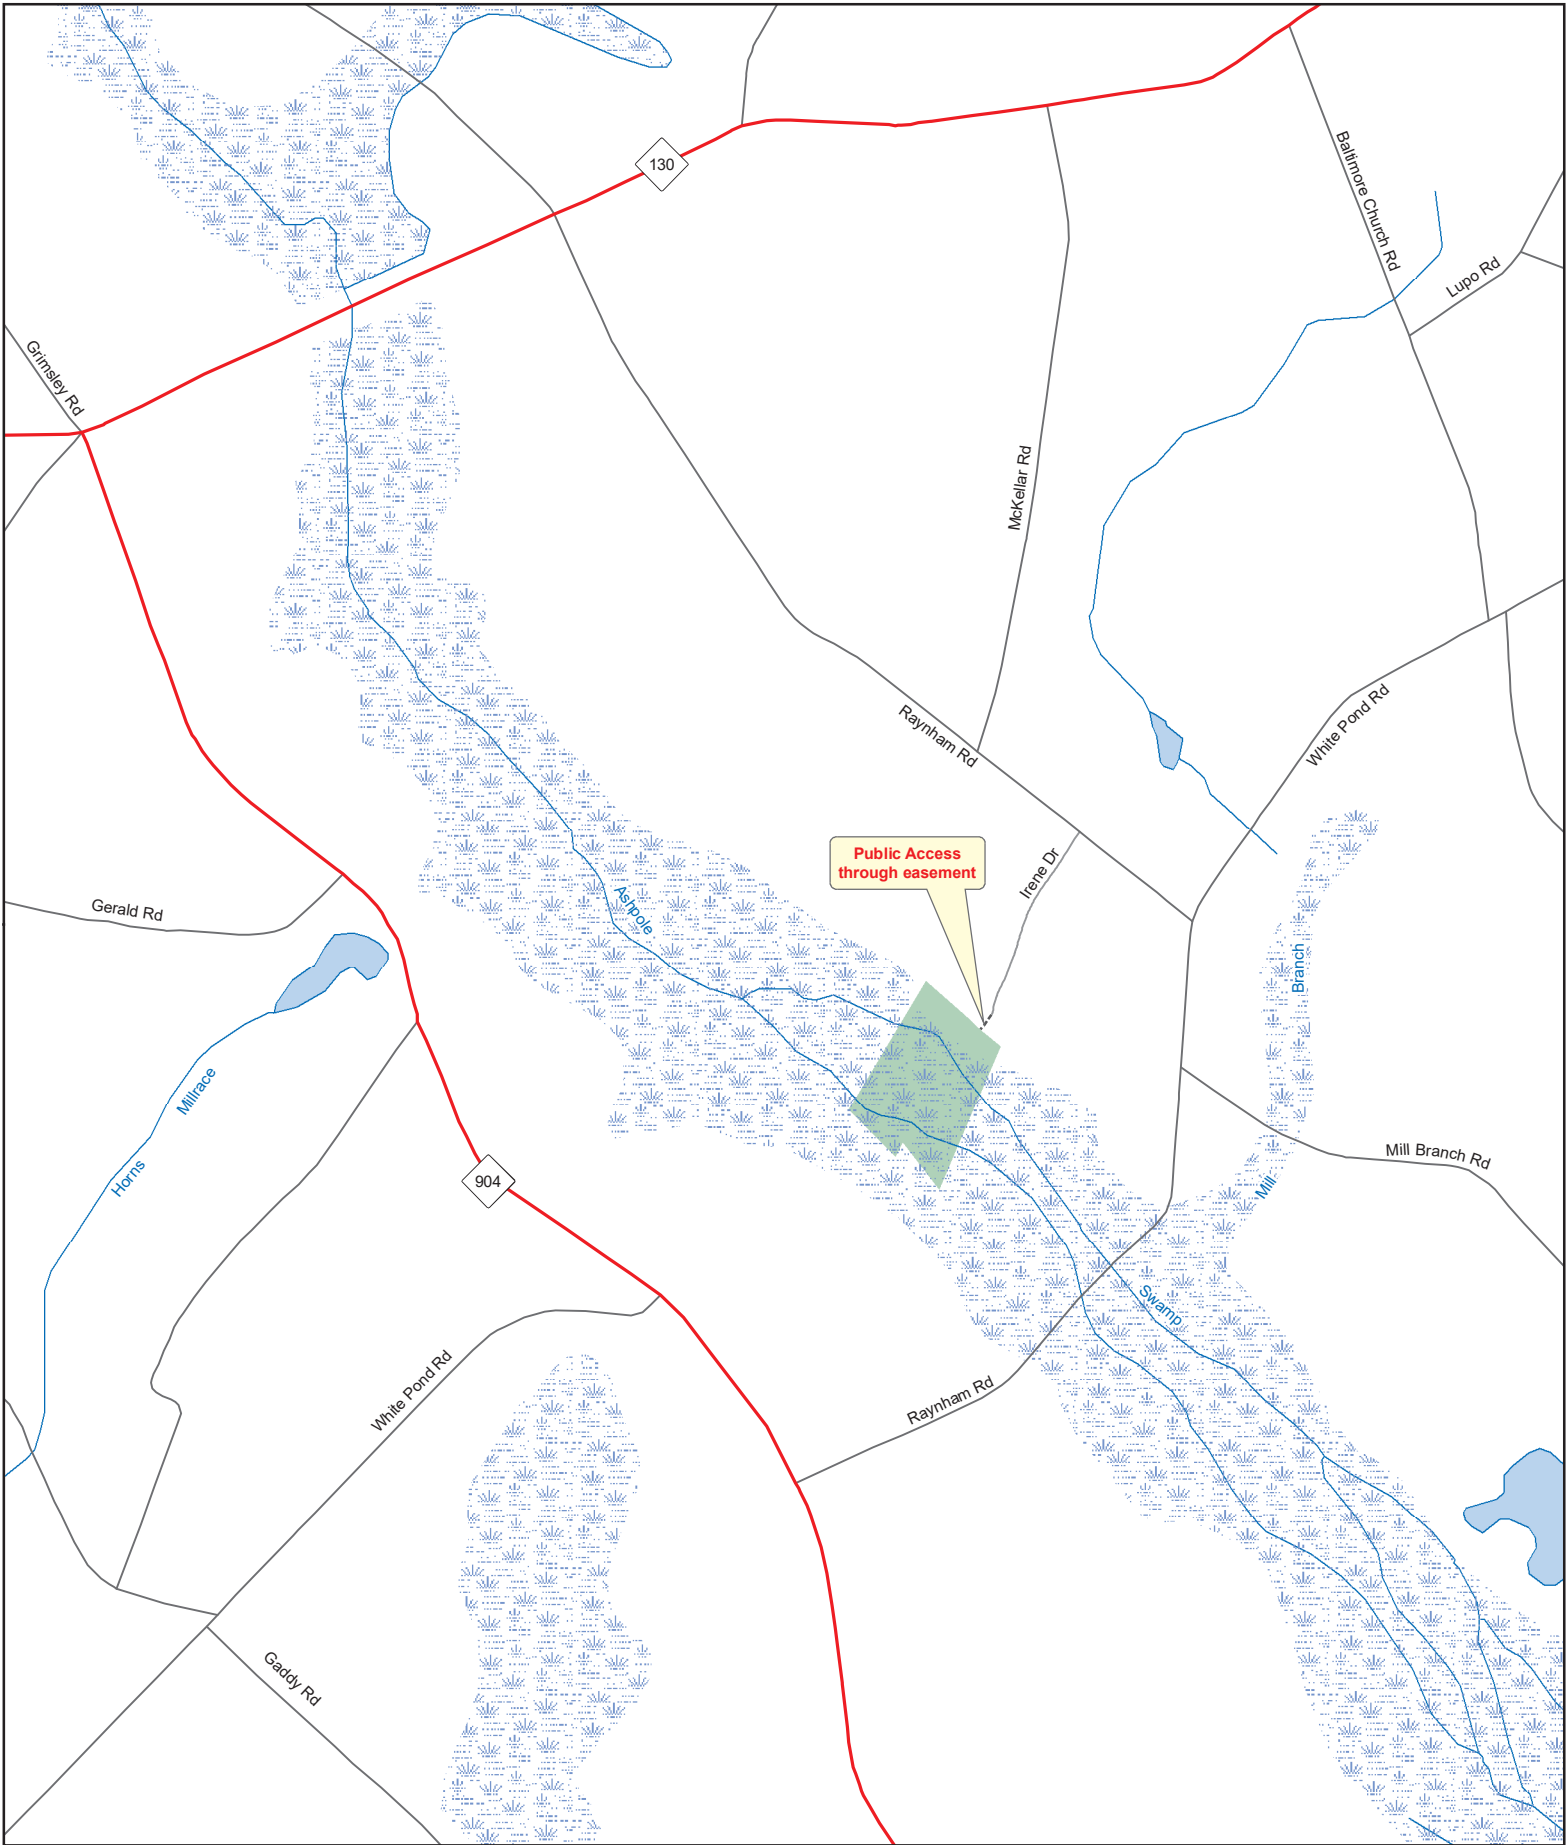

# ROBESON GAME LAND

N.C. Wildlife Resources Commission  
Robeson County (40 acres)

— Secondary Route    ■ Game Land  
- - - - - Trail