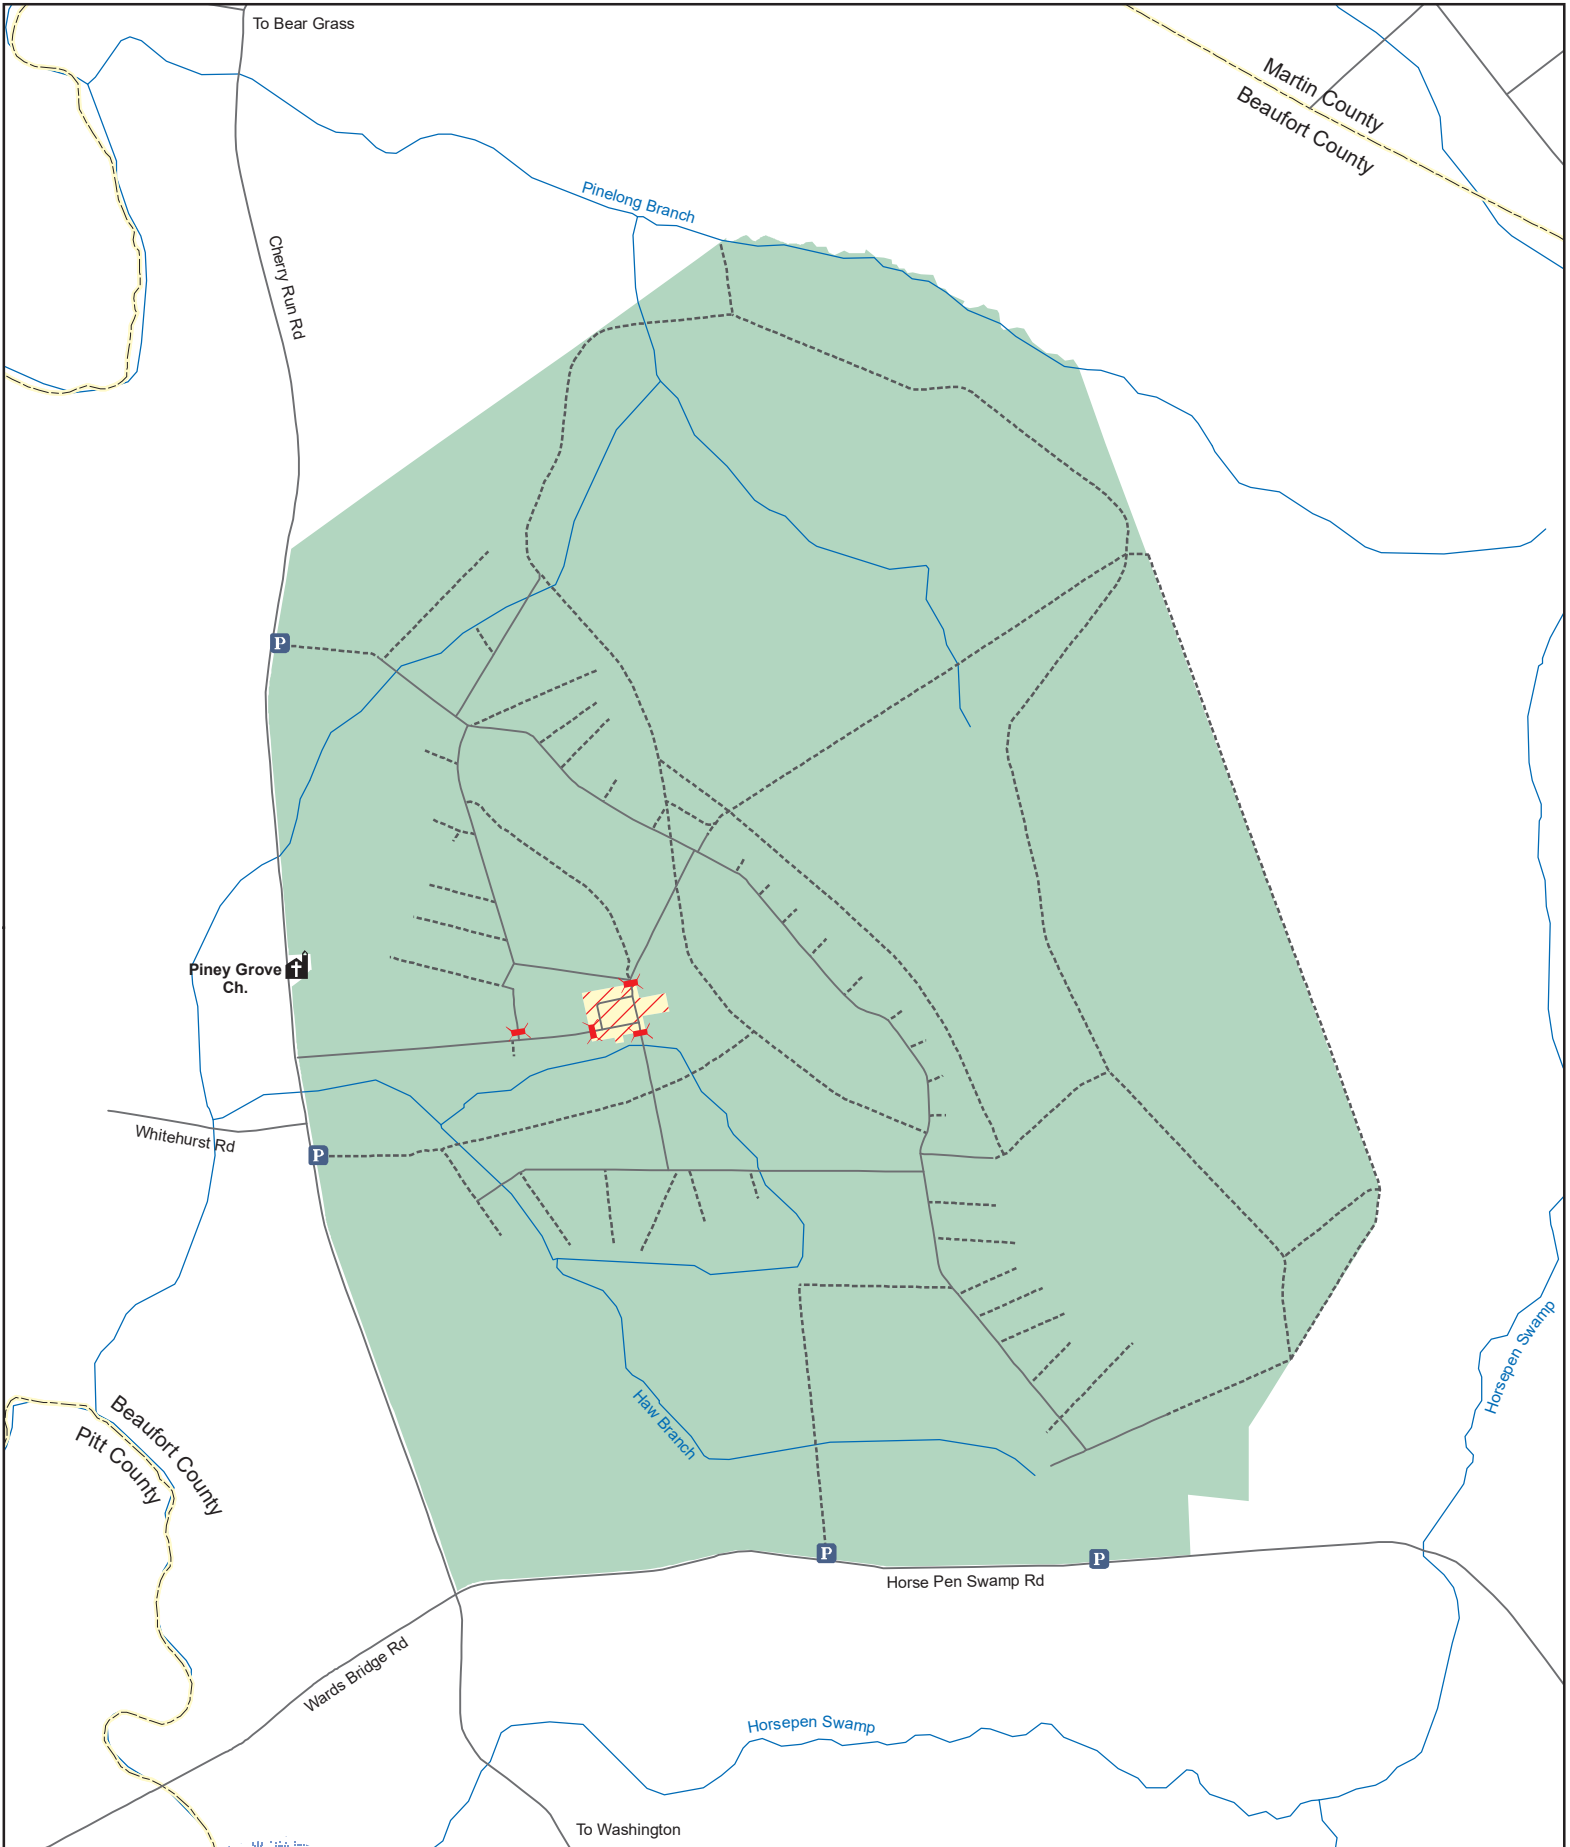

VOICE OF AMERICA GAME LAND

N.C. Wildlife Resources Commission
Beaufort County (2,818 acres)

- Game Land
- Secondary Road
- Permanently Closed Gate
- Restricted Zone
- Trail
- Public Parking