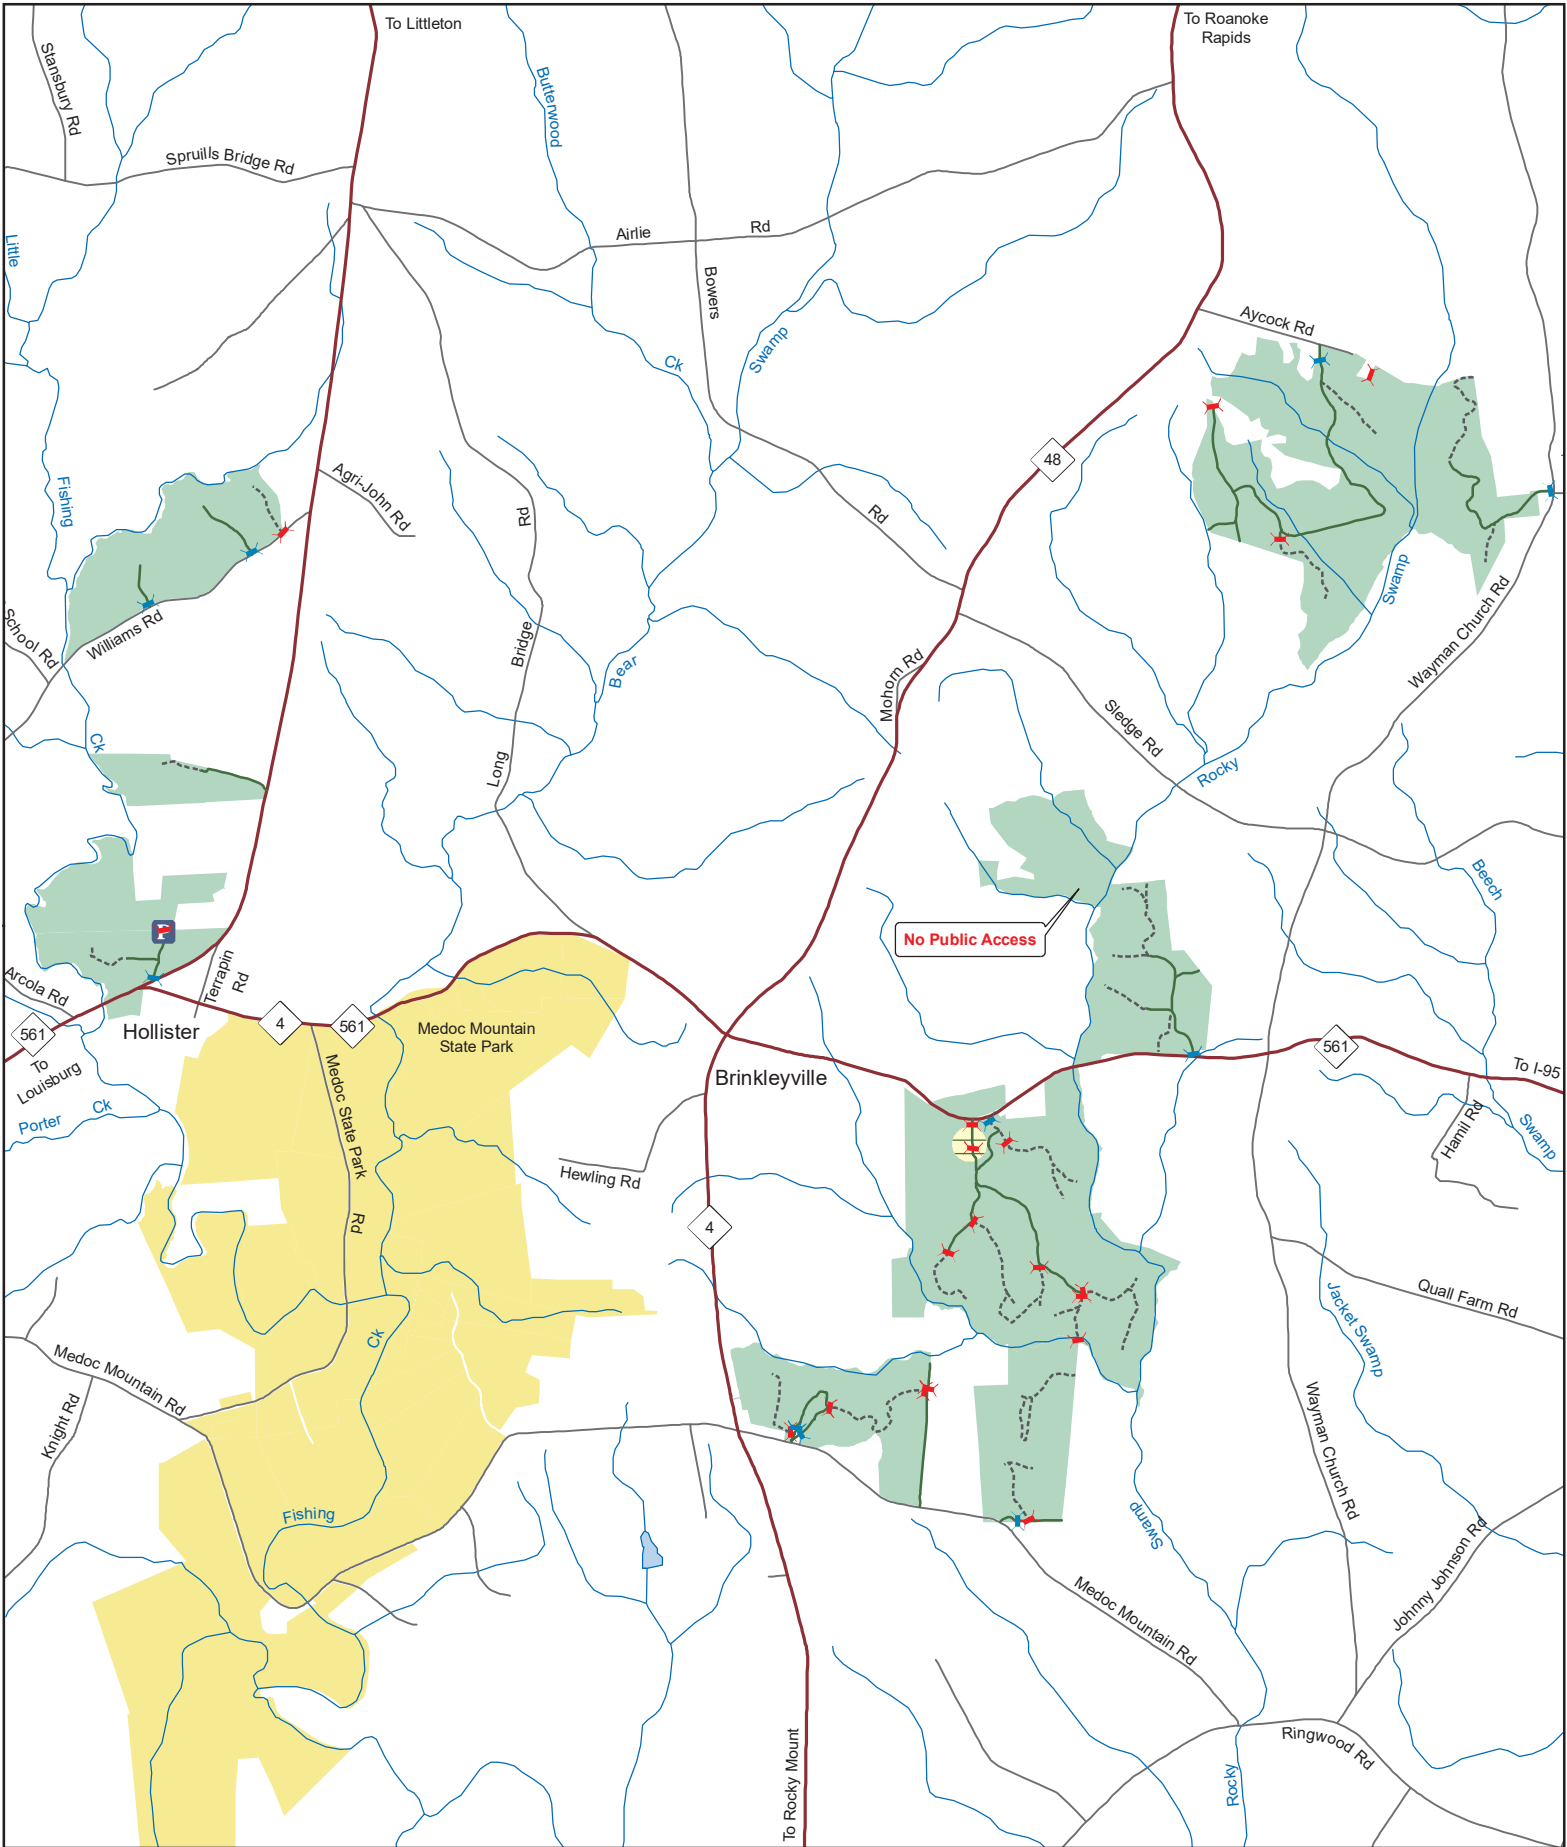

BRINKLEYVILLE GAME LAND

N.C. Wildlife Resources Commission
Halifax County (3,340 acres)

Permanently Closed Gate	Public Parking	Hunter Vehicle Access Road	Game Land
Seasonally Closed Gate	State Park	Trail	Safety Zone

0 0.5 1
Miles