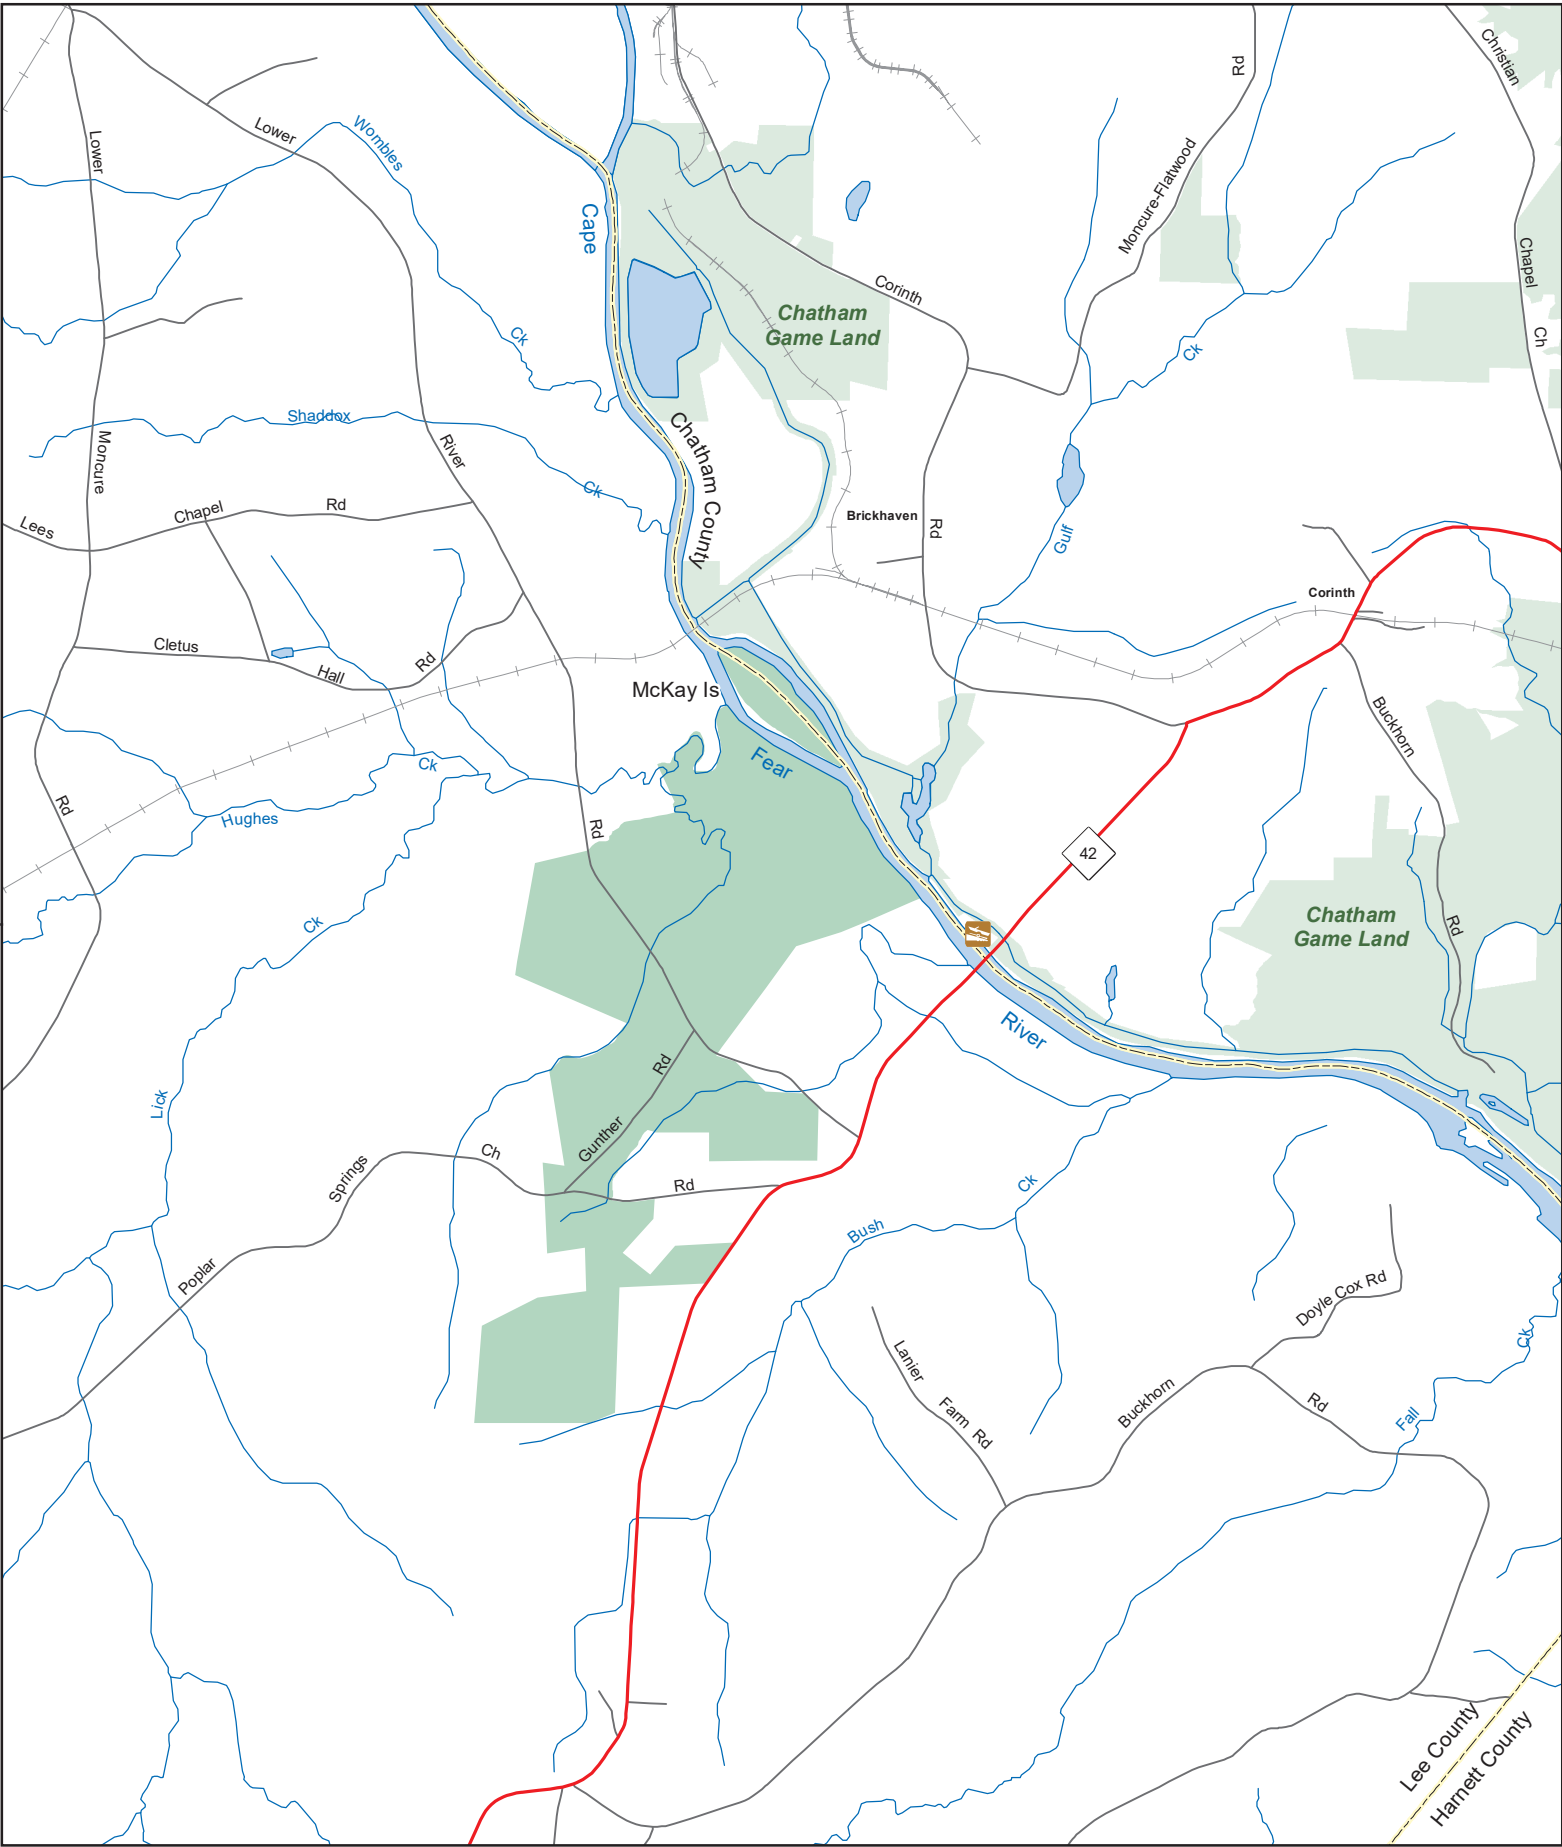

LEE GAME LAND

Duke Energy Progress
Lee County (1,440 acres)

 WRC Boating Access Area
 Game Land