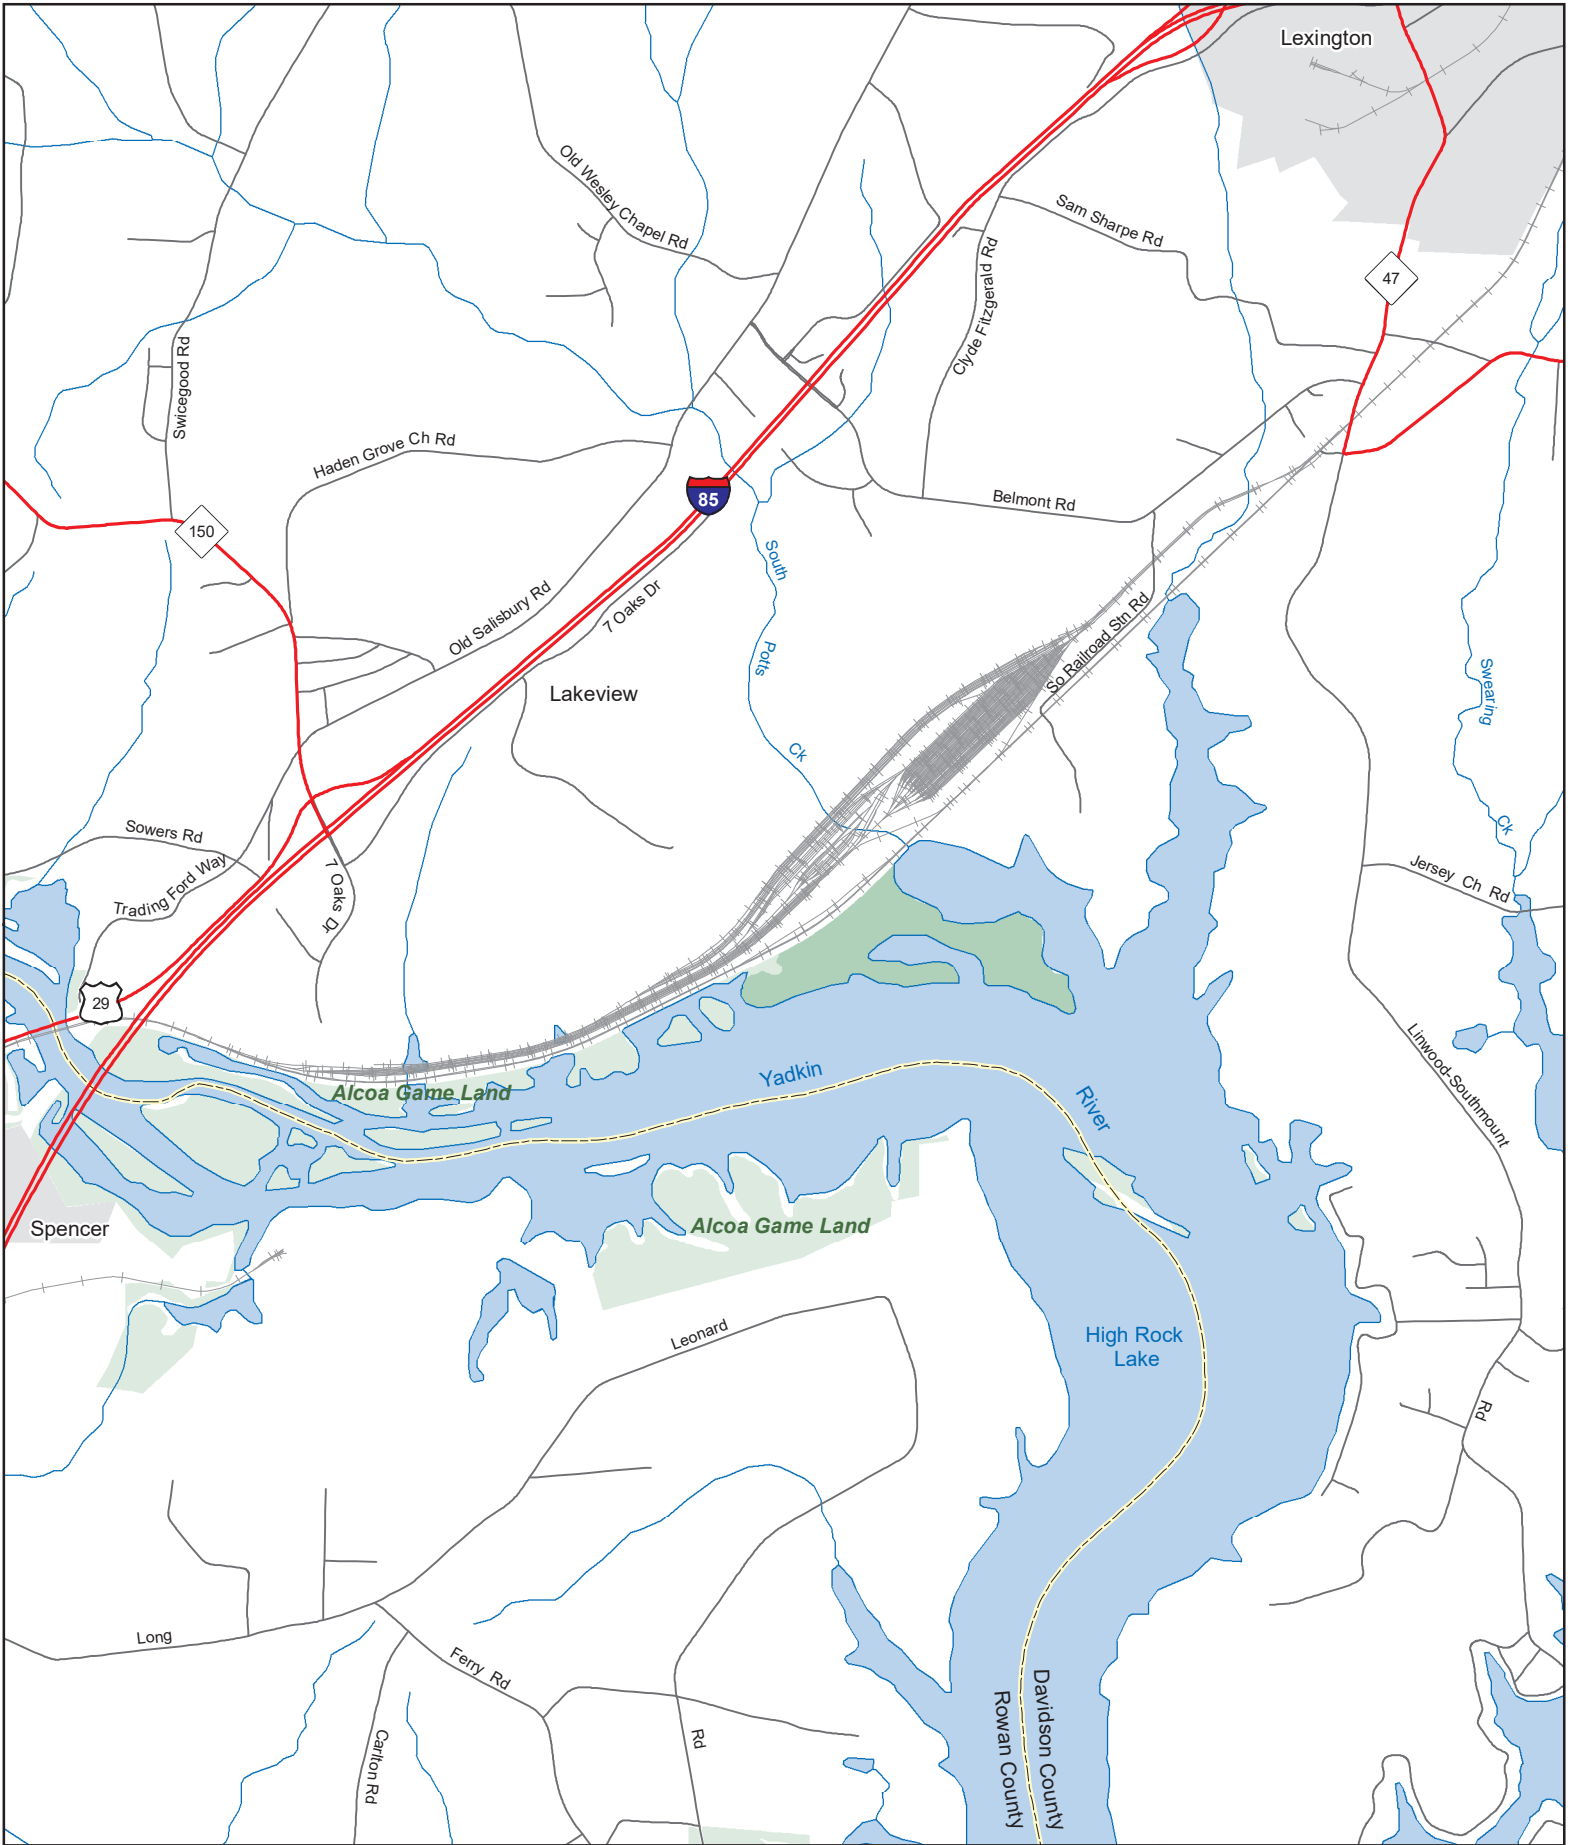

**LINWOOD GAME LAND**  
N.C. Wildlife Resources Commission  
Davidson County (170 acres)

Game Land