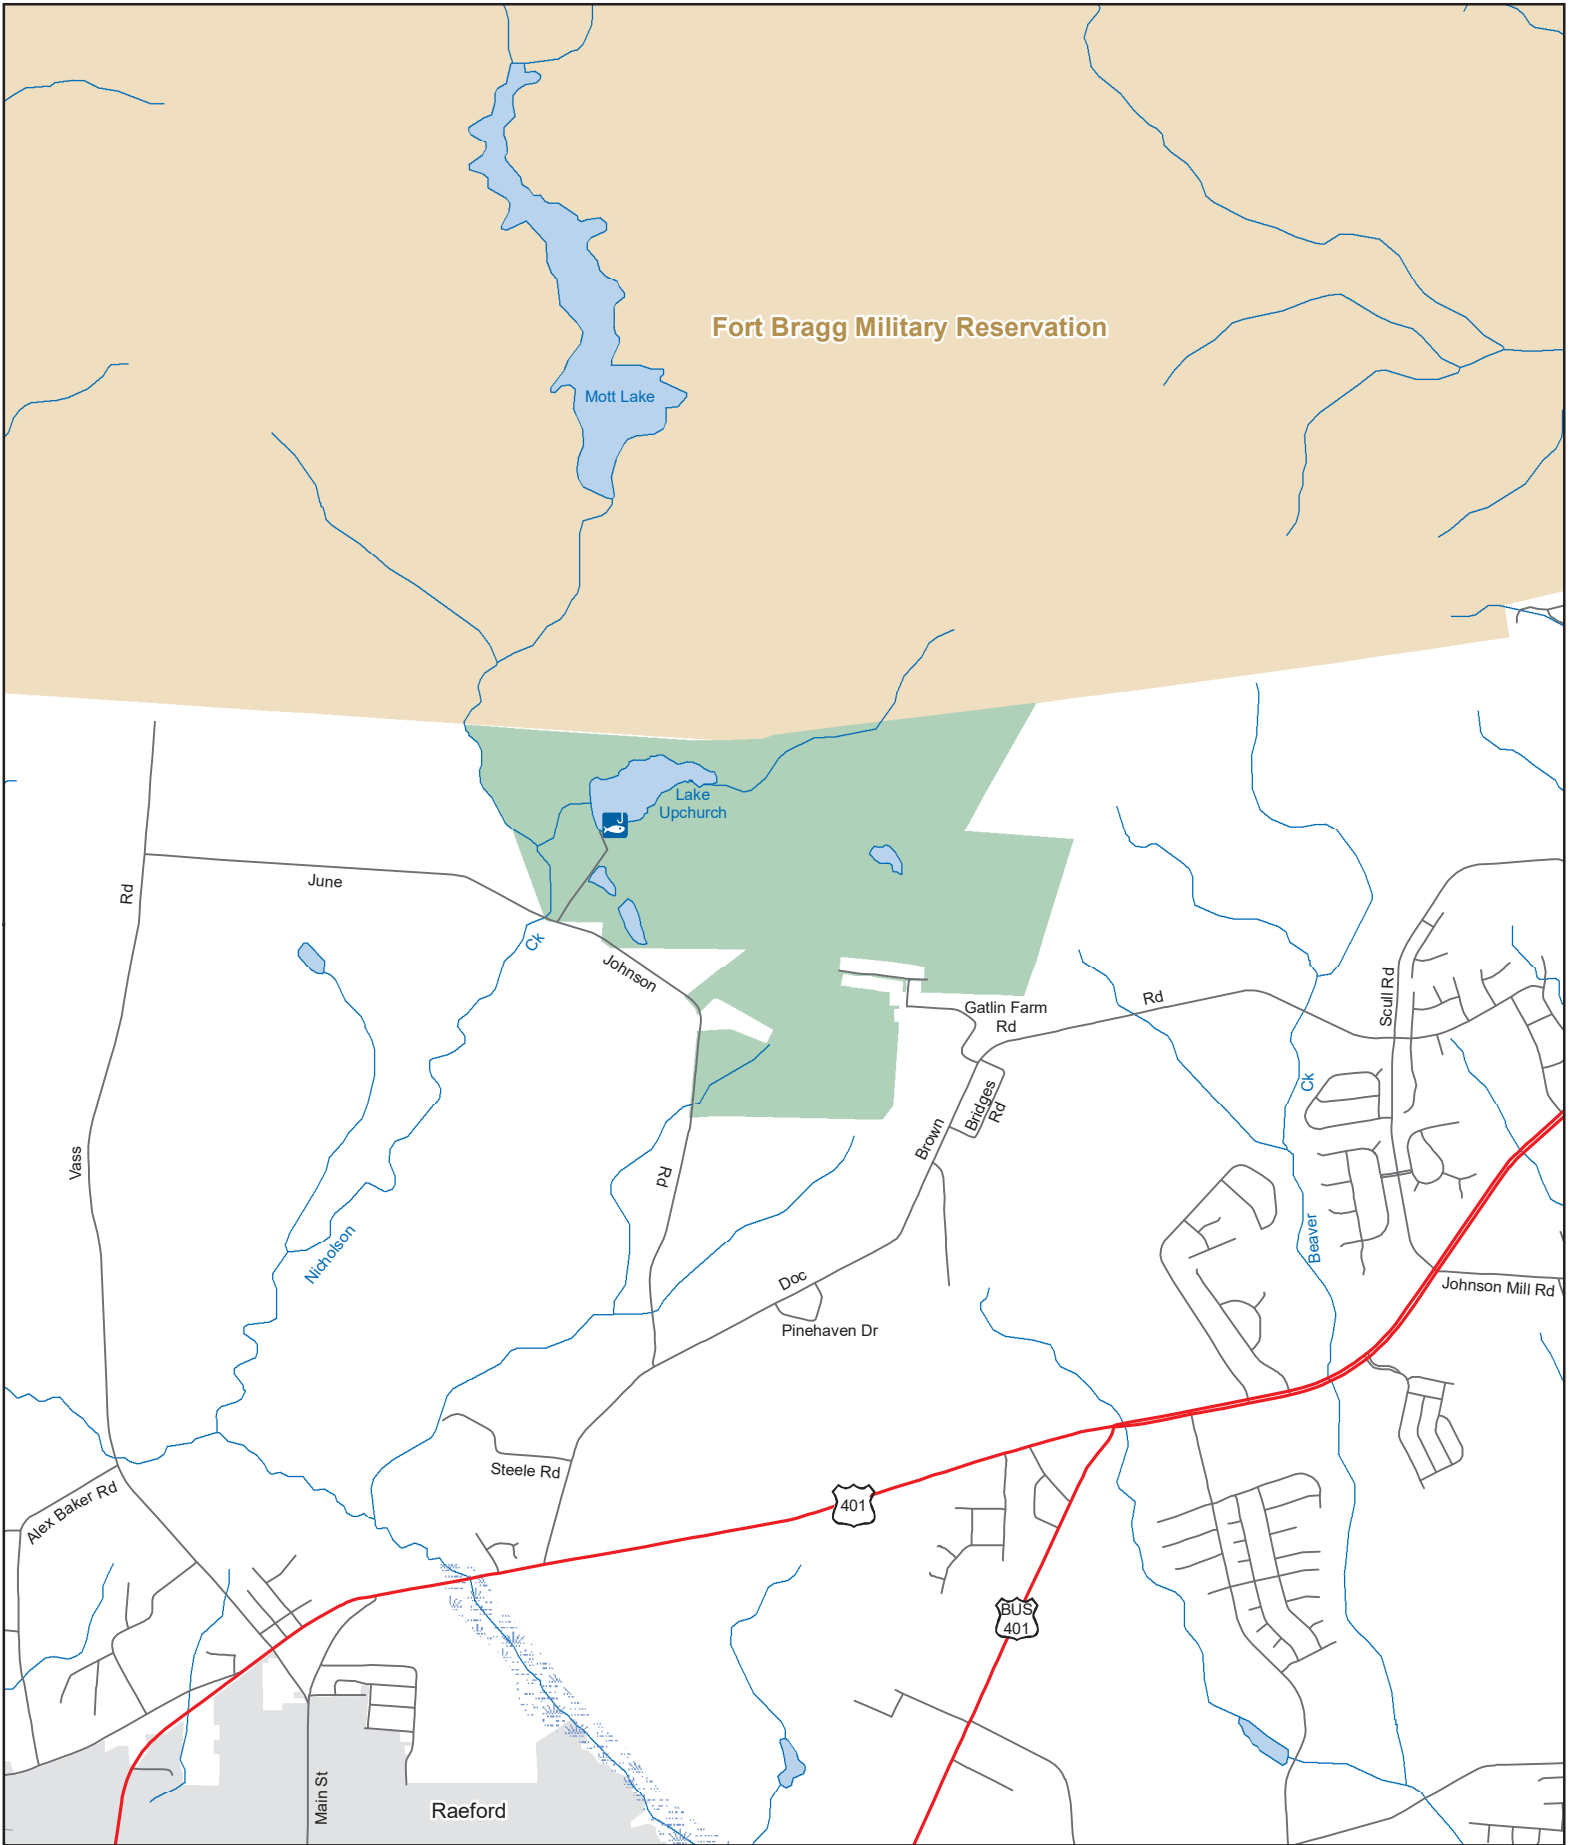

NICHOLSON CREEK GAME LAND

N.C. Wildlife Resources Commission
Hoke County (1,021 acres)

- Secondary Road
- Game Land
- Public Fishing Area
- Federal Land