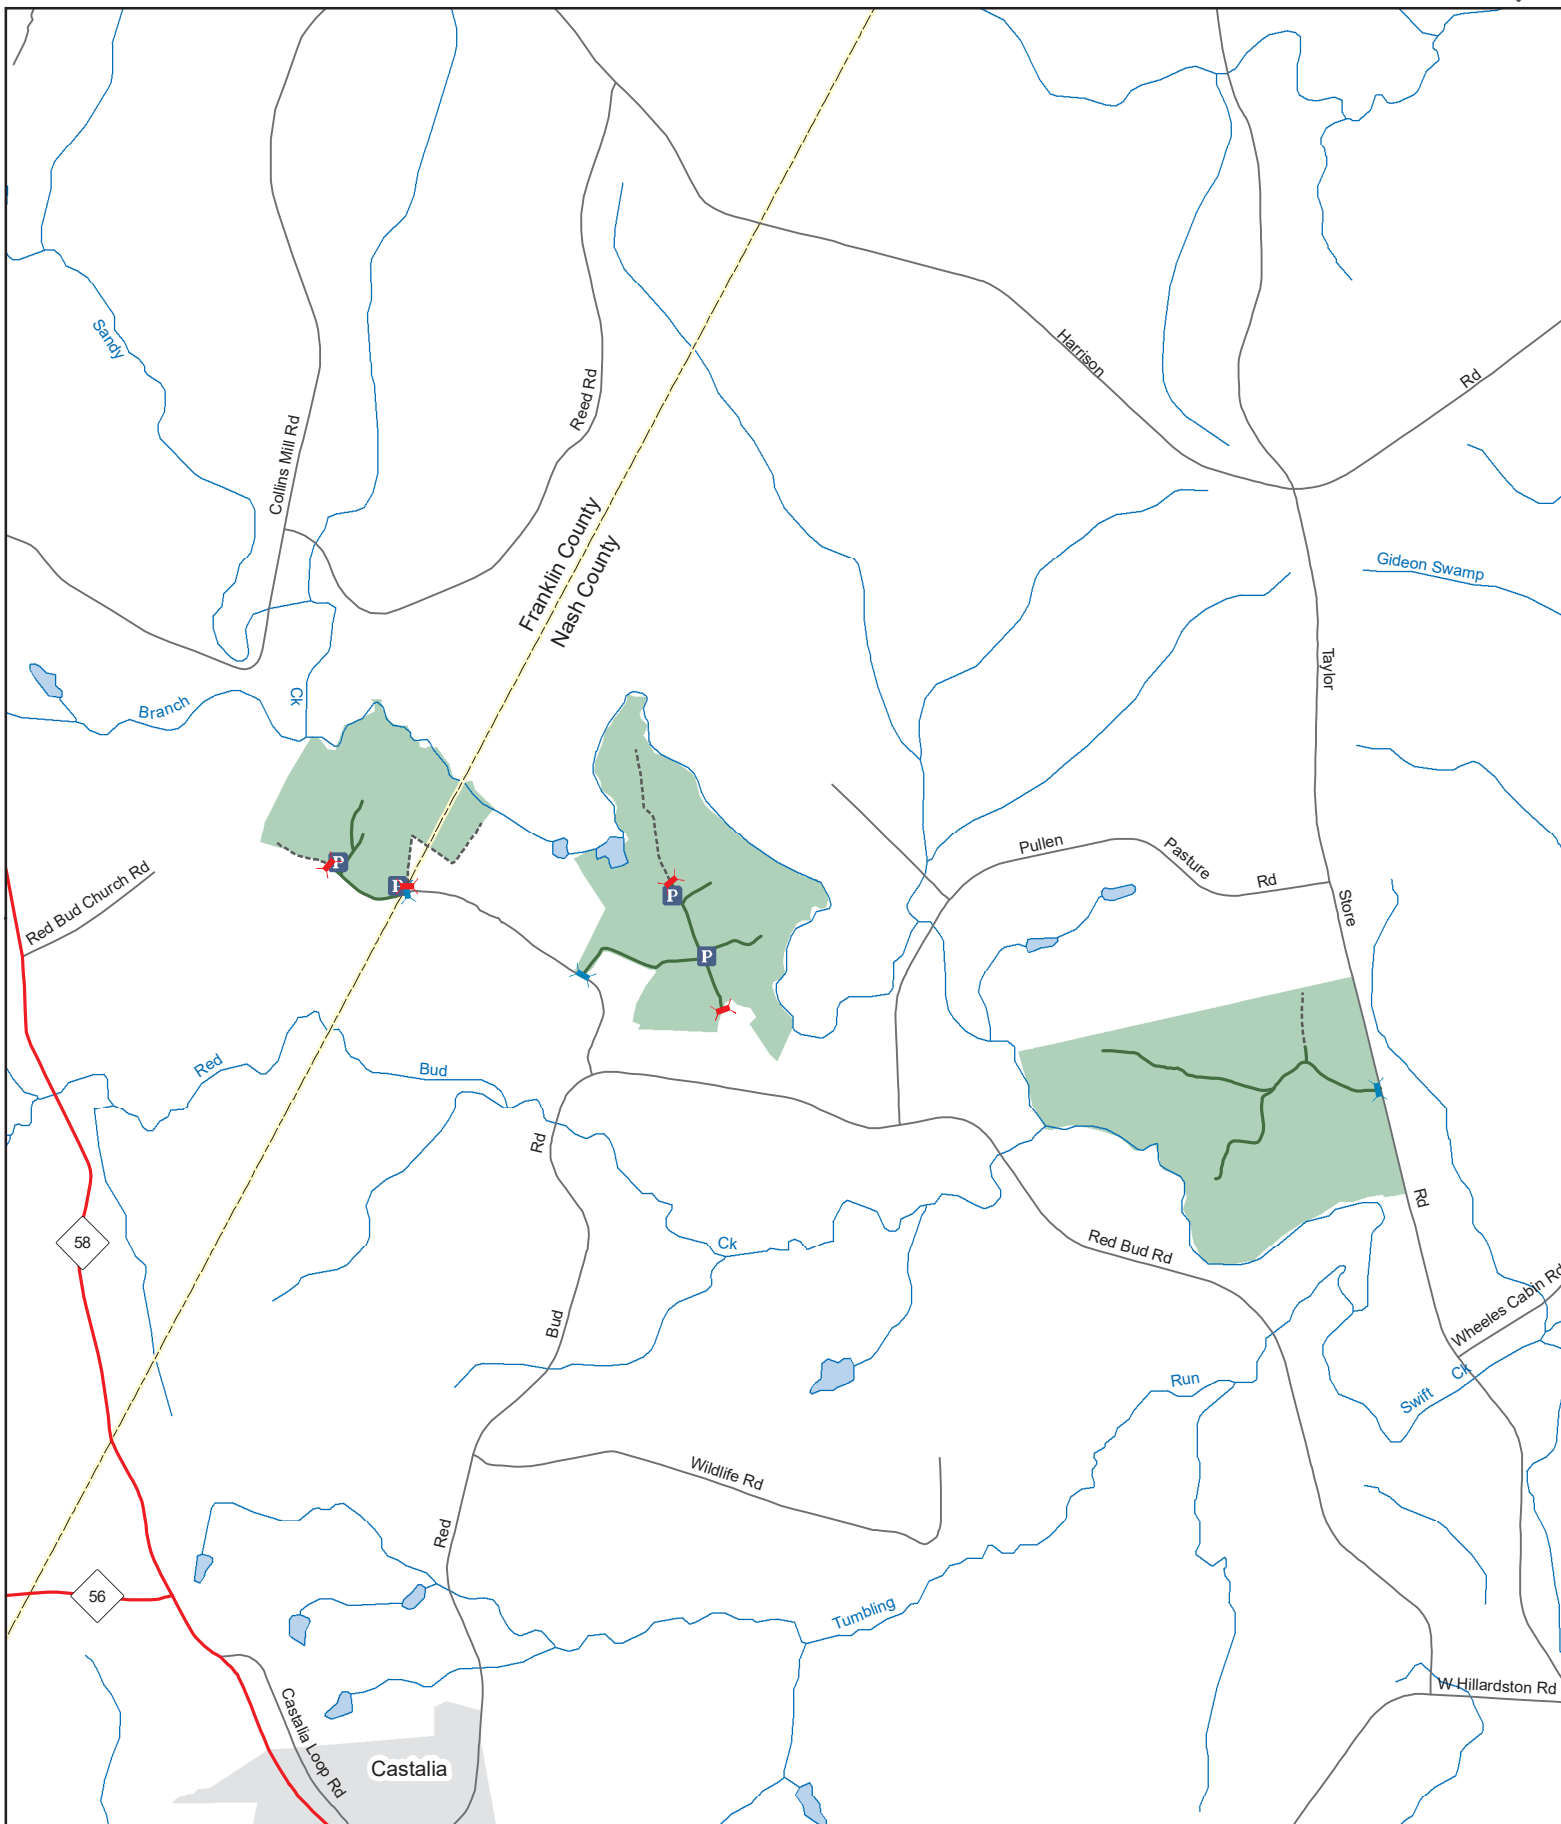

SANDY CREEK GAME LAND
 N.C. Wildlife Resources Commission
 Franklin and Nash Counties (923 acres)

- Permanently Closed Gate
- Seasonally Closed Gate
- Public Parking
- Hunter Access Road
- Secondary Road
- Trail
- Game Land