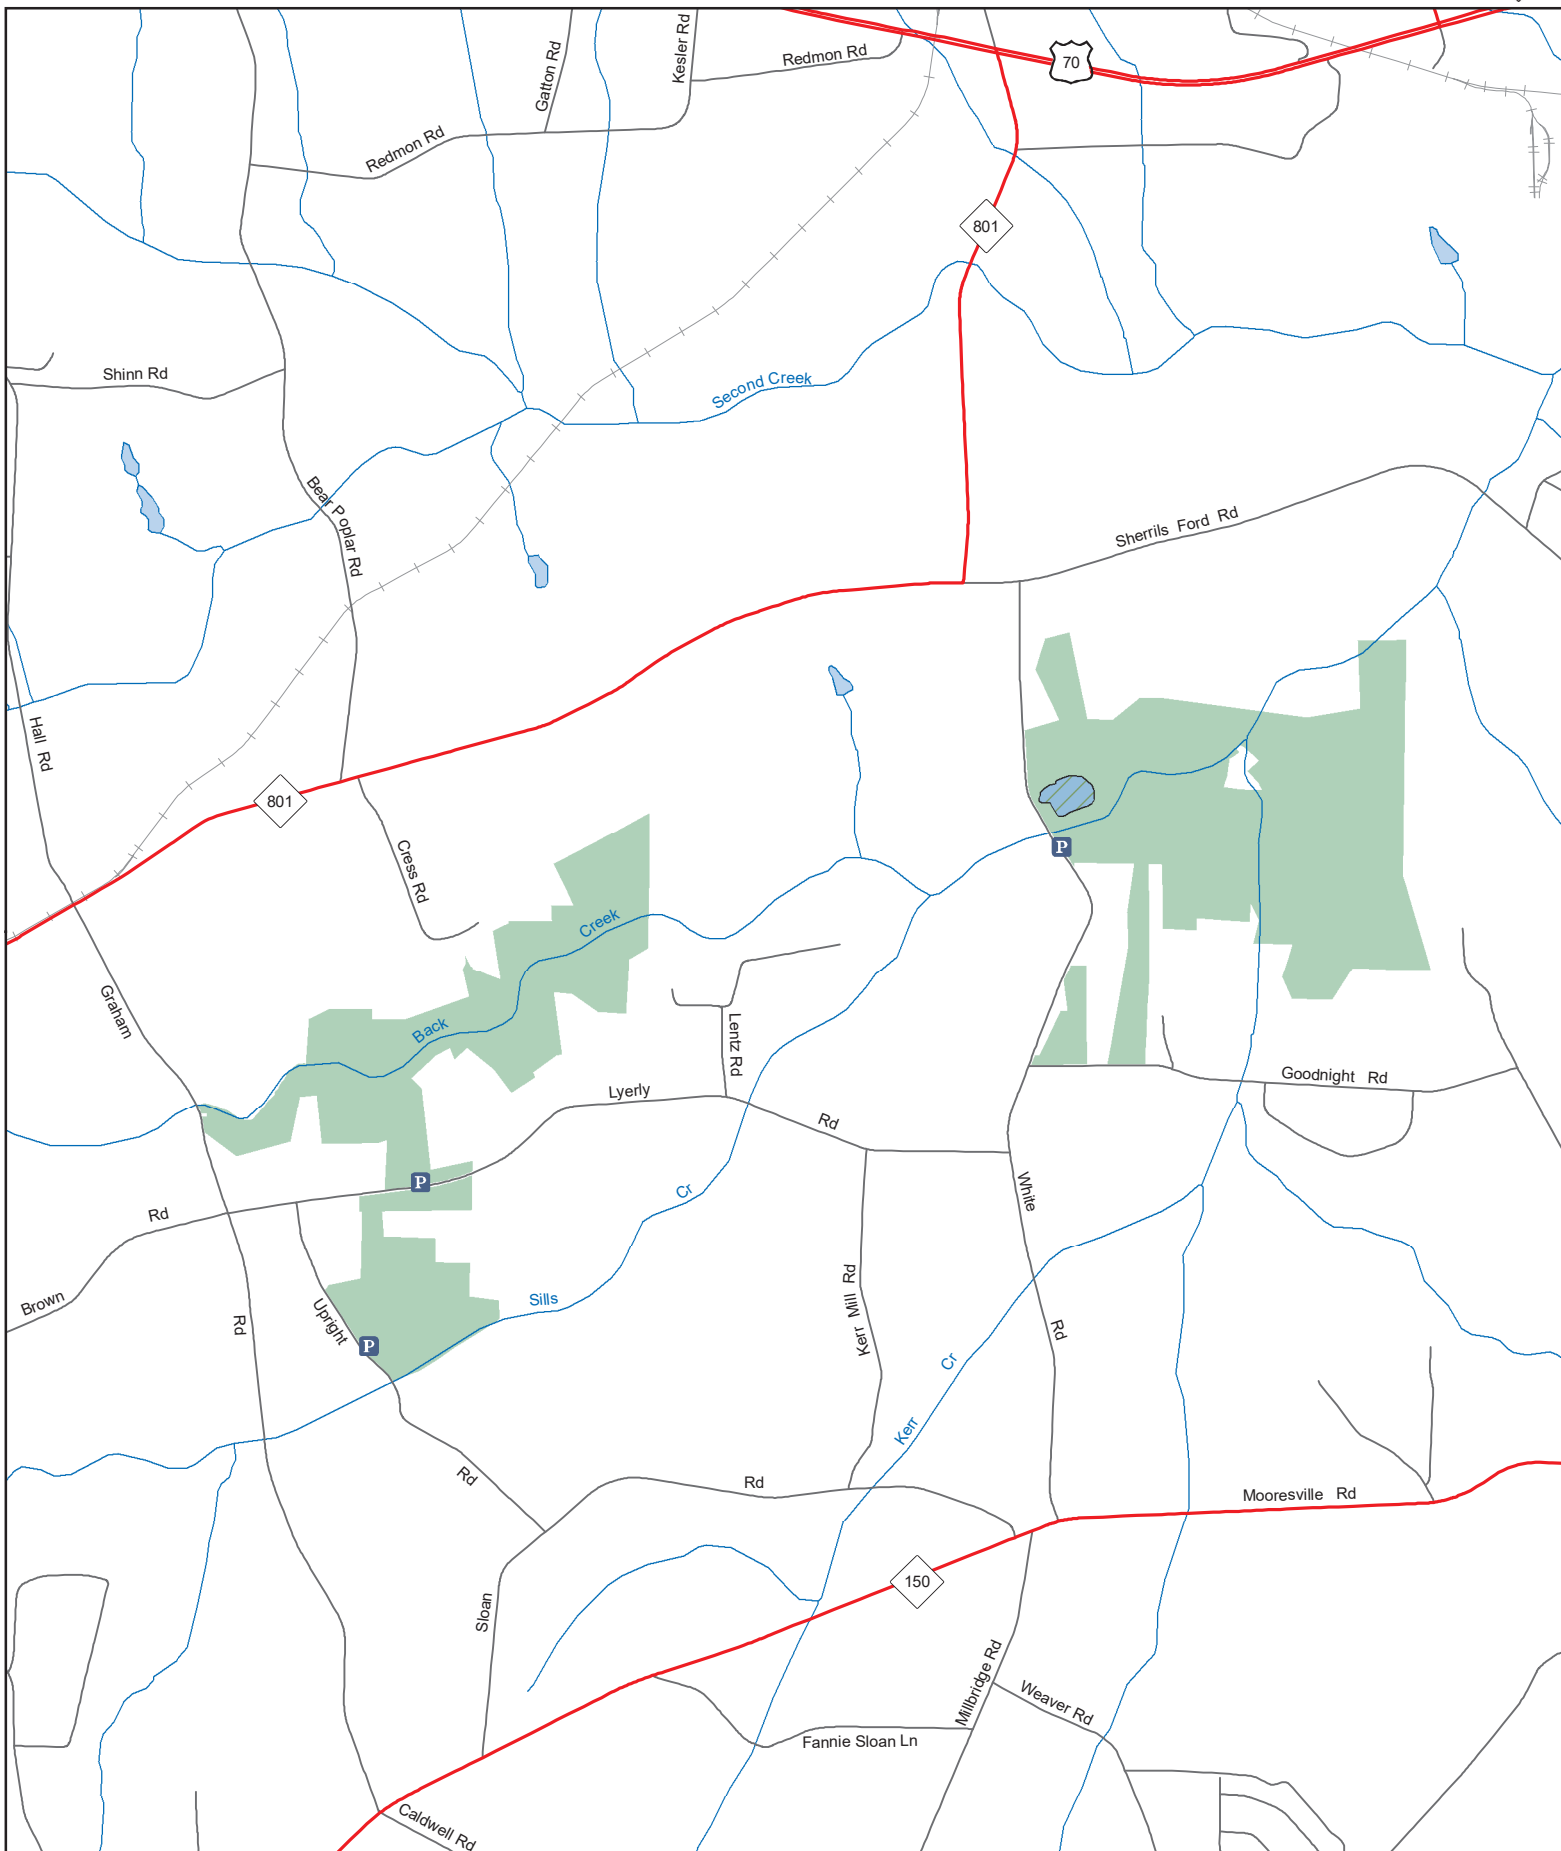

# SECOND CREEK GAME LAND

N.C. Wildlife Resources Commission  
Rowan County (1,105 acres)

- Public Parking
- Game Land
- Waterfowl Impoundment