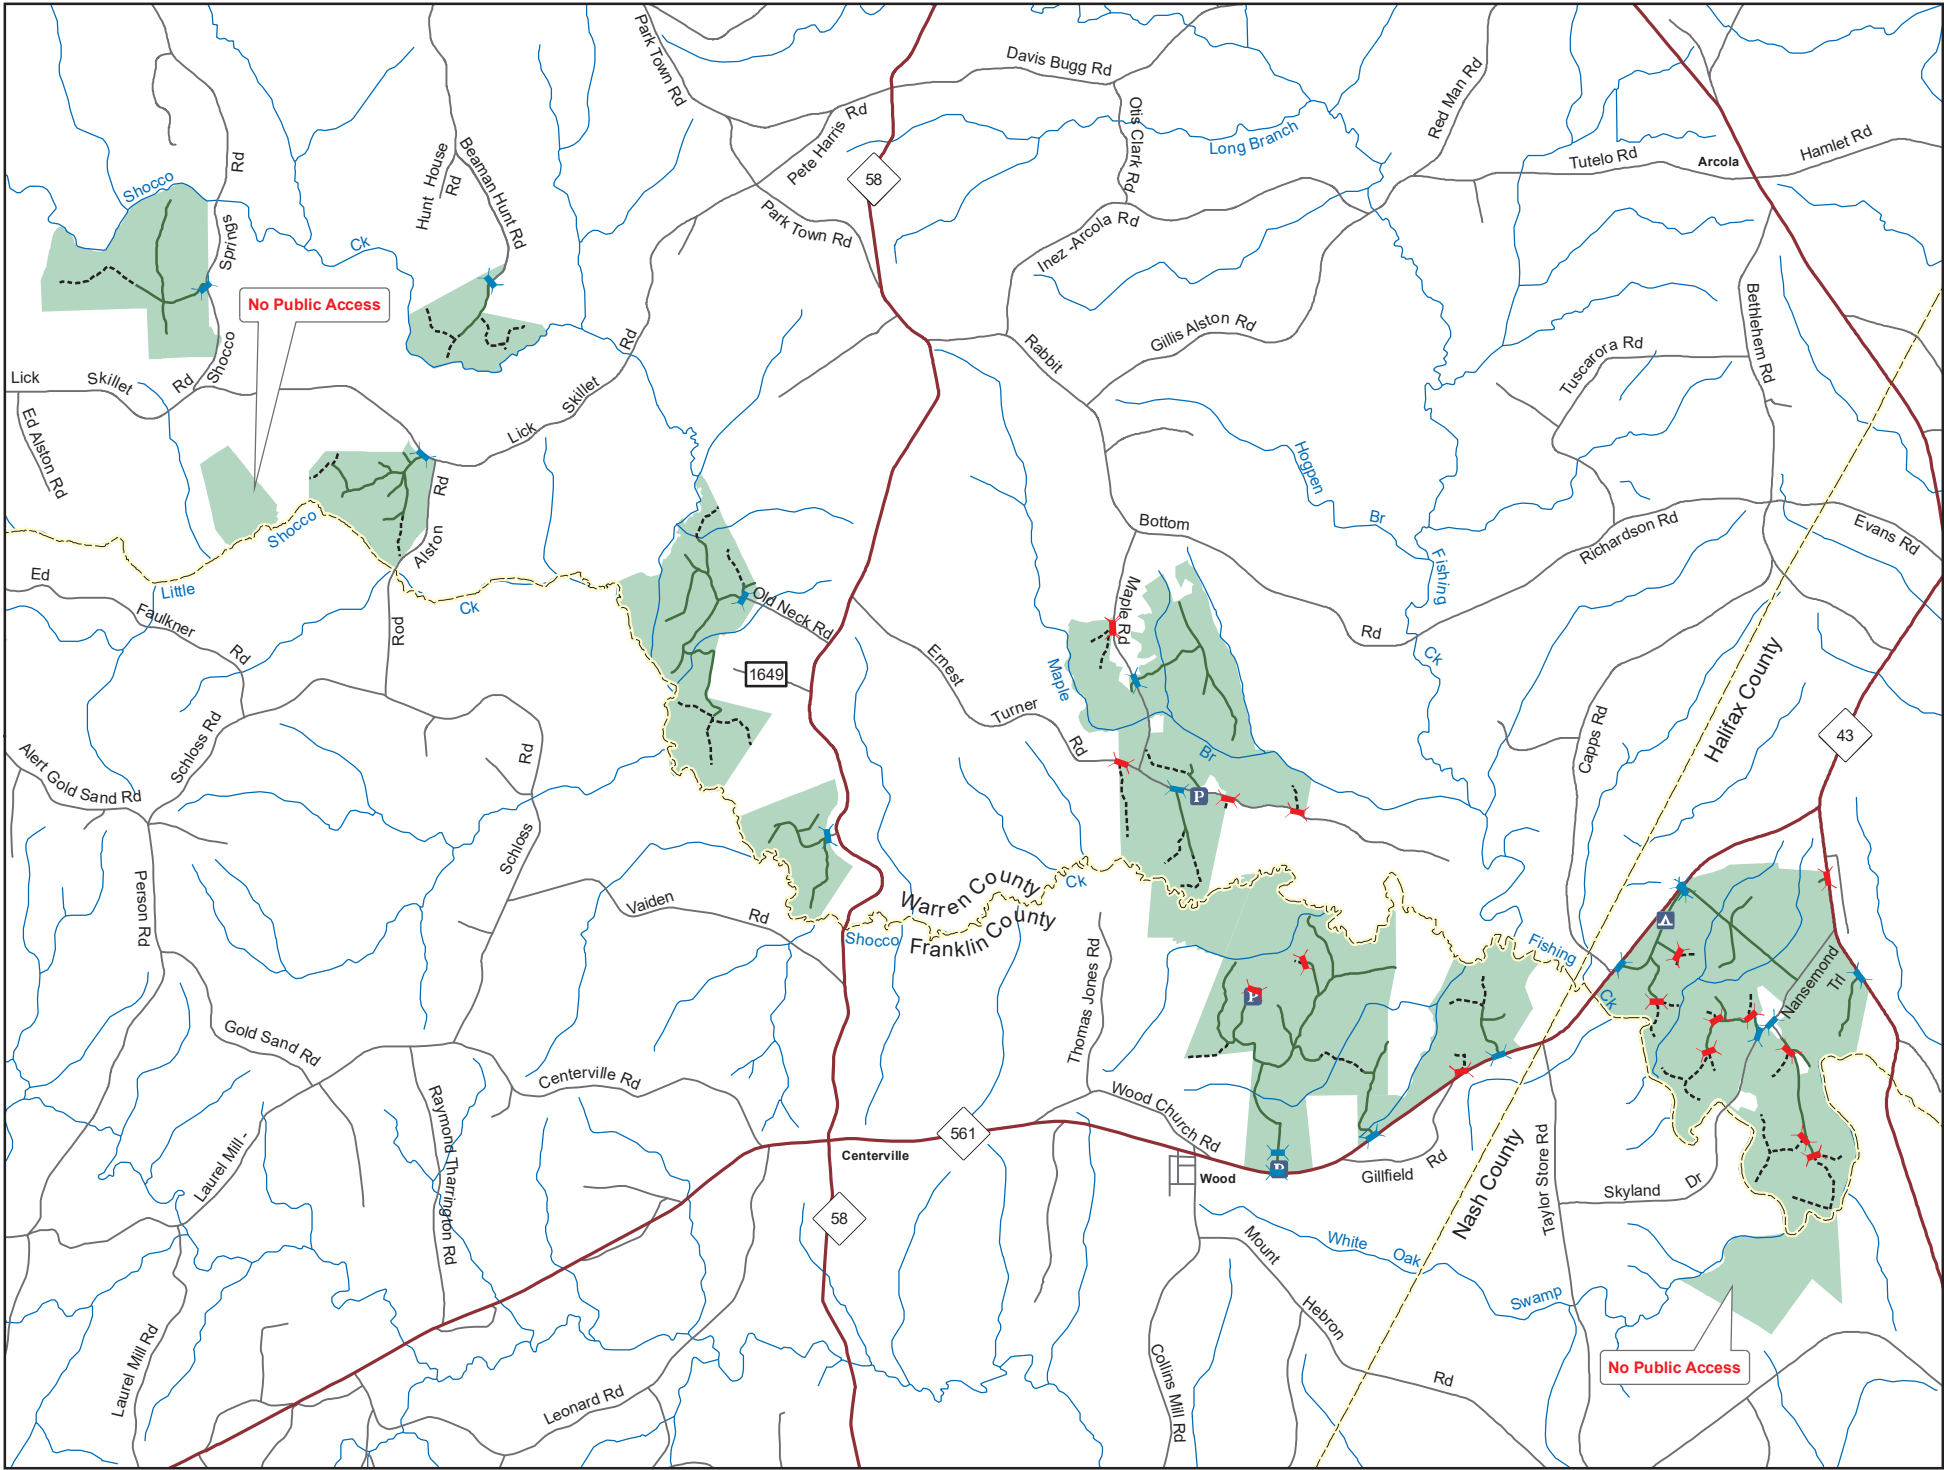

**SHOCCO CREEK GAME LAND**  
 N.C. Wildlife Resources Commission  
 Franklin, Halifax, Nash and Warren Counties (8,110 acres)

- Designated Camping Area
- Public Parking
- Permanently Closed Gate
- Seasonally Closed Gate
- Hunter Access Road
- Secondary Road
- Trail
- Game Land