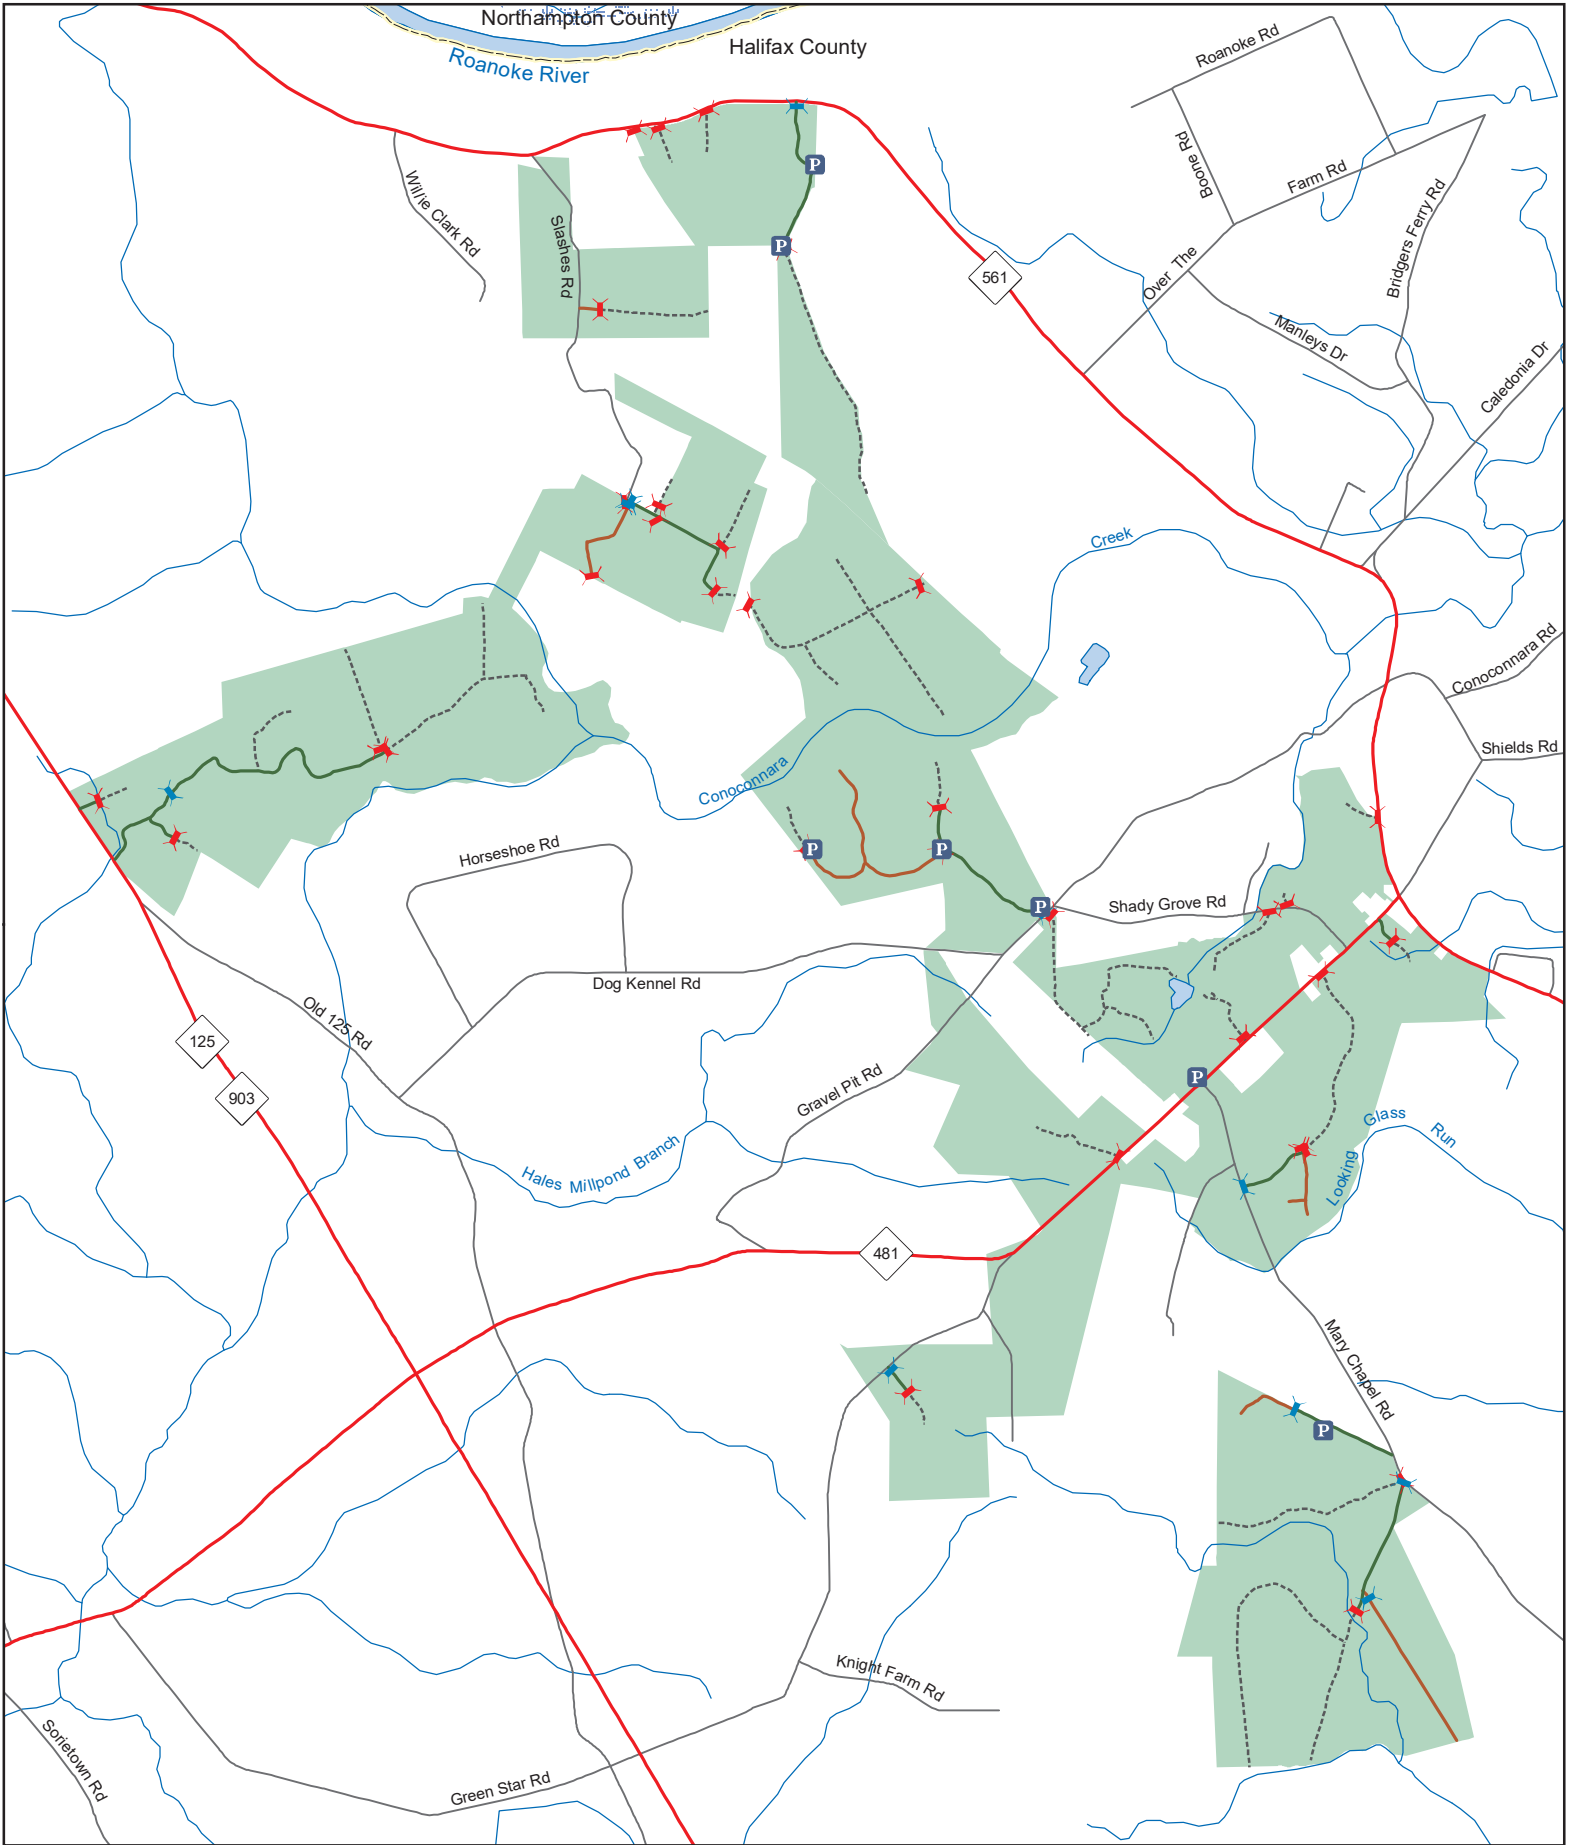

# TILLERY GAME LAND

N.C. Wildlife Resources Commission  
Halifax County (5,210 acres)

- ✂ Permanently Closed Gate
- 🅑 Public Parking
- Disabled Sportsman Access Road
- Game Land
- 👤 Seasonally Closed Gate
- ⋯ Trail
- Hunter Access Road