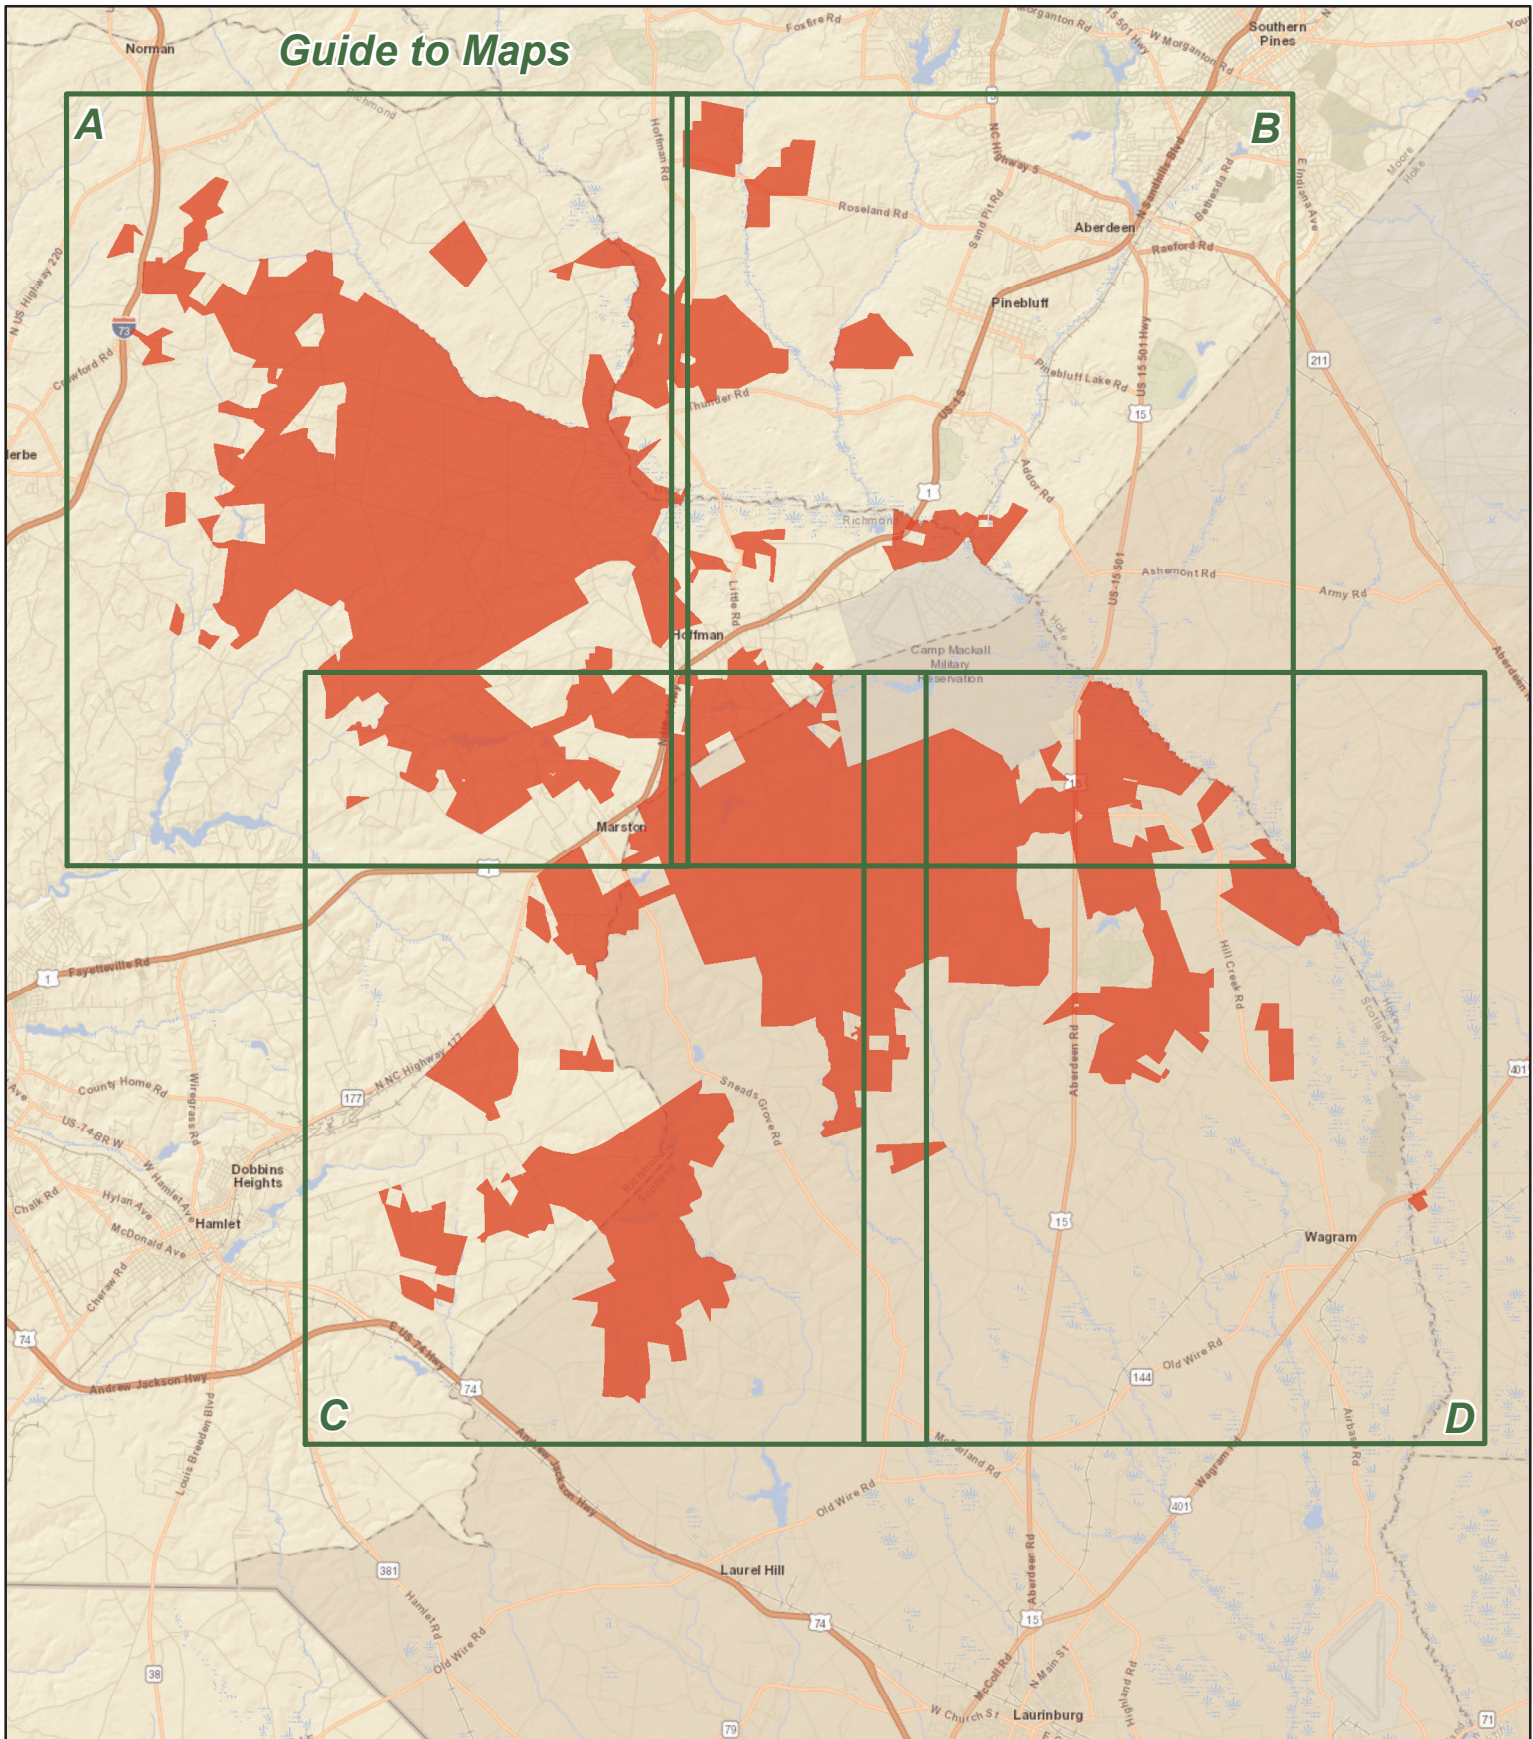

SANDHILLS GAME LAND

N.C. Wildlife Resources Commission
 Hoke, Moore, Richmond and Scotland Counties (65,135 total acres)

Guide to Maps

- | | | |
|--------------------------|----------------|-----------------------|
| Disabled Sportsman Blind | Secondary Road | Game Land Type |
| Designated Camping Area | Trail | Game Land |
| Public Shooting Range | State Park | Safety Zone |
| WRC Boating Access Area | Federal Land | Field Trial Grounds |
| Public Fishing Area | | Field Trial Course |

SANDHILLS GAME LAND (continued)

N.C. Wildlife Resources Commission
Hoke, Moore, Richmond and Scotland Counties

SANDHILLS GAME LAND (continued)

N.C. Wildlife Resources Commission
Hoke, Moore, Richmond and Scotland Counties