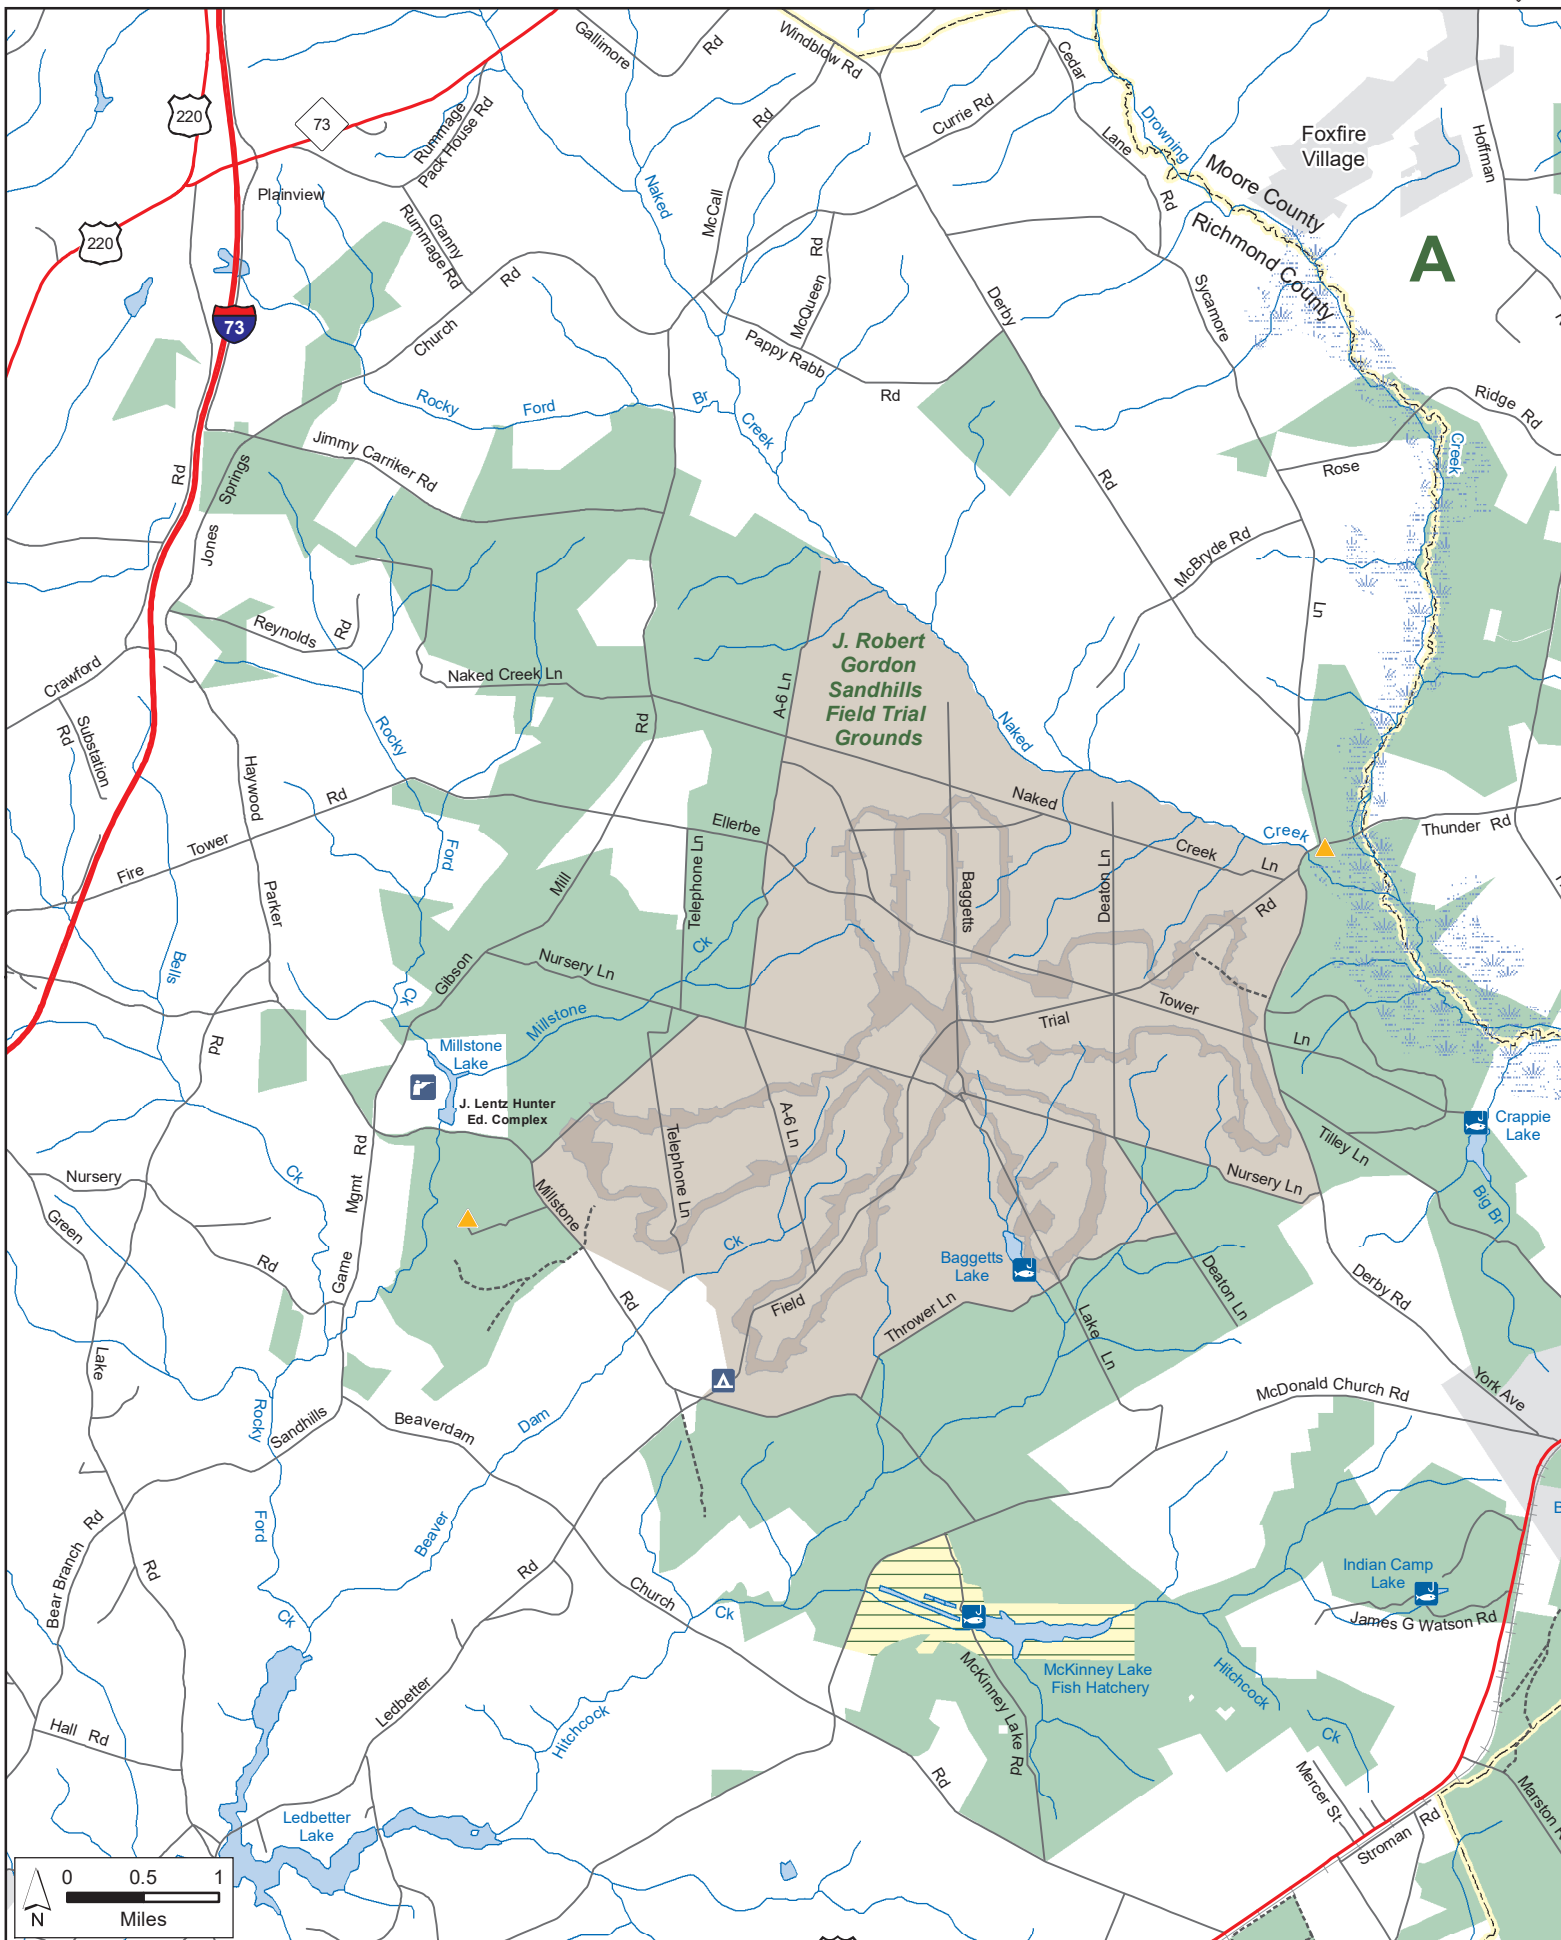

SANDHILLS GAME LAND

N.C. Wildlife Resources Commission
 Hoke, Moore, Richmond and Scotland Counties (65,135 total acres)

Guide to Maps

- | | | |
|--------------------------|----------------|-----------------------|
| Disabled Sportsman Blind | Secondary Road | Game Land Type |
| Designated Camping Area | Trail | Game Land |
| Public Shooting Range | State Park | Safety Zone |
| WRC Boating Access Area | Federal Land | Field Trial Grounds |
| Public Fishing Area | | Field Trial Course |

SANDHILLS GAME LAND (continued)

N.C. Wildlife Resources Commission
Hoke, Moore, Richmond and Scotland Counties

SANDHILLS GAME LAND (continued)

N.C. Wildlife Resources Commission
Hoke, Moore, Richmond and Scotland Counties