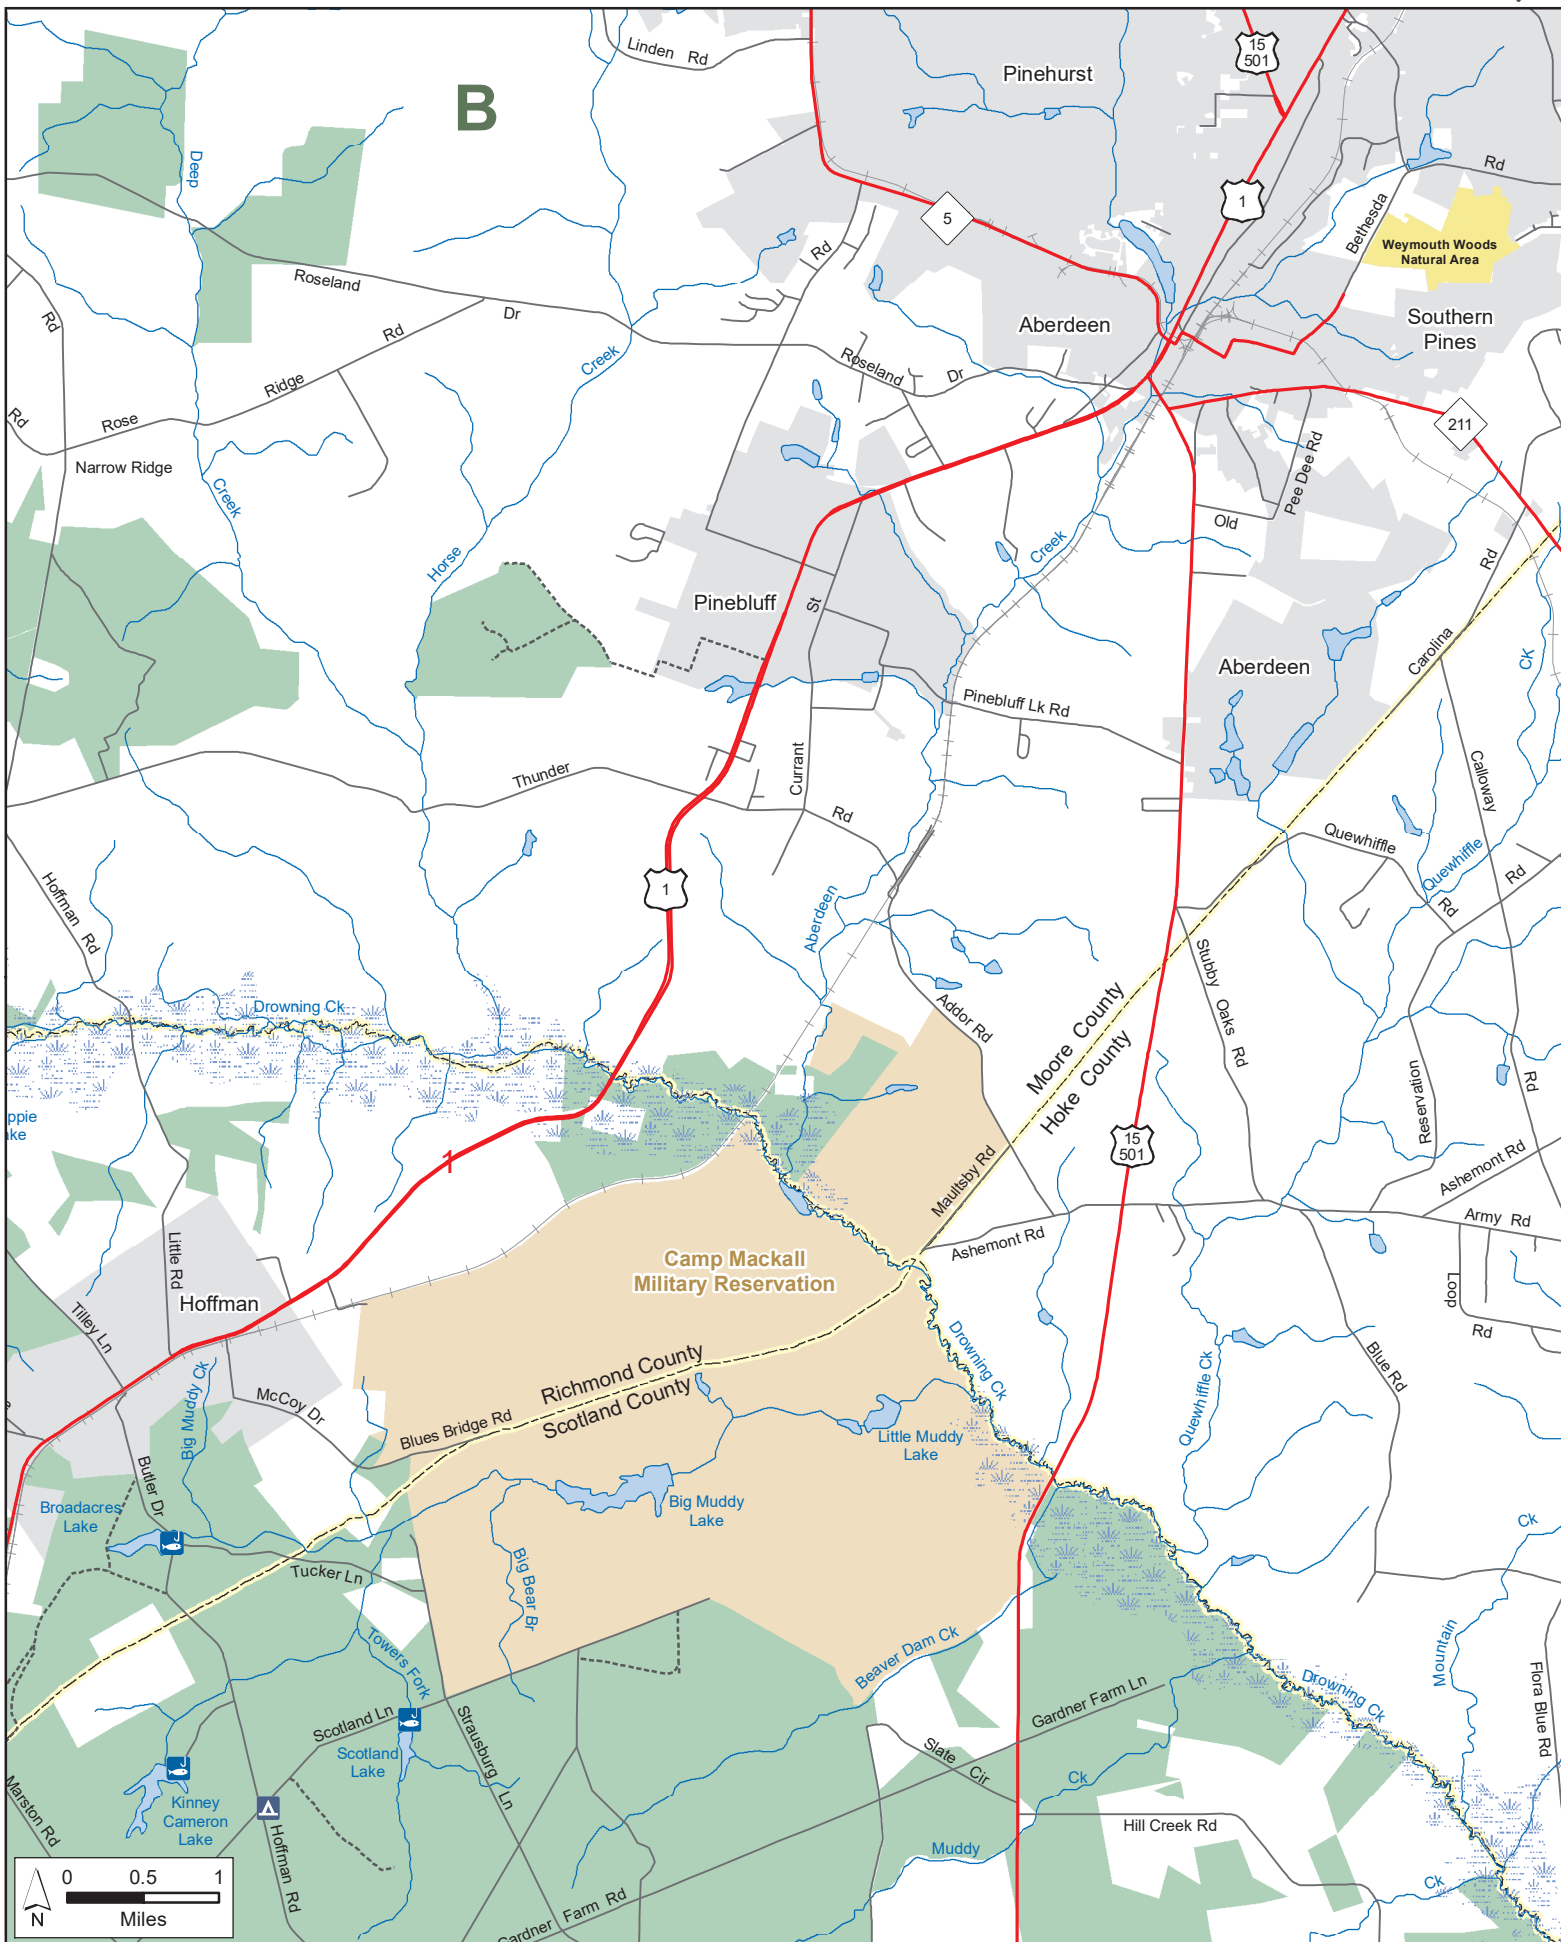

SANDHILLS GAME LAND

N.C. Wildlife Resources Commission
 Hoke, Moore, Richmond and Scotland Counties (65,135 total acres)

Guide to Maps

- | | | |
|--------------------------|----------------|-----------------------|
| Disabled Sportsman Blind | Secondary Road | Game Land Type |
| Designated Camping Area | Trail | Game Land |
| Public Shooting Range | State Park | Safety Zone |
| WRC Boating Access Area | Federal Land | Field Trial Grounds |
| Public Fishing Area | | Field Trial Course |

SANDHILLS GAME LAND (continued)

N.C. Wildlife Resources Commission
Hoke, Moore, Richmond and Scotland Counties

SANDHILLS GAME LAND (continued)

N.C. Wildlife Resources Commission
Hoke, Moore, Richmond and Scotland Counties