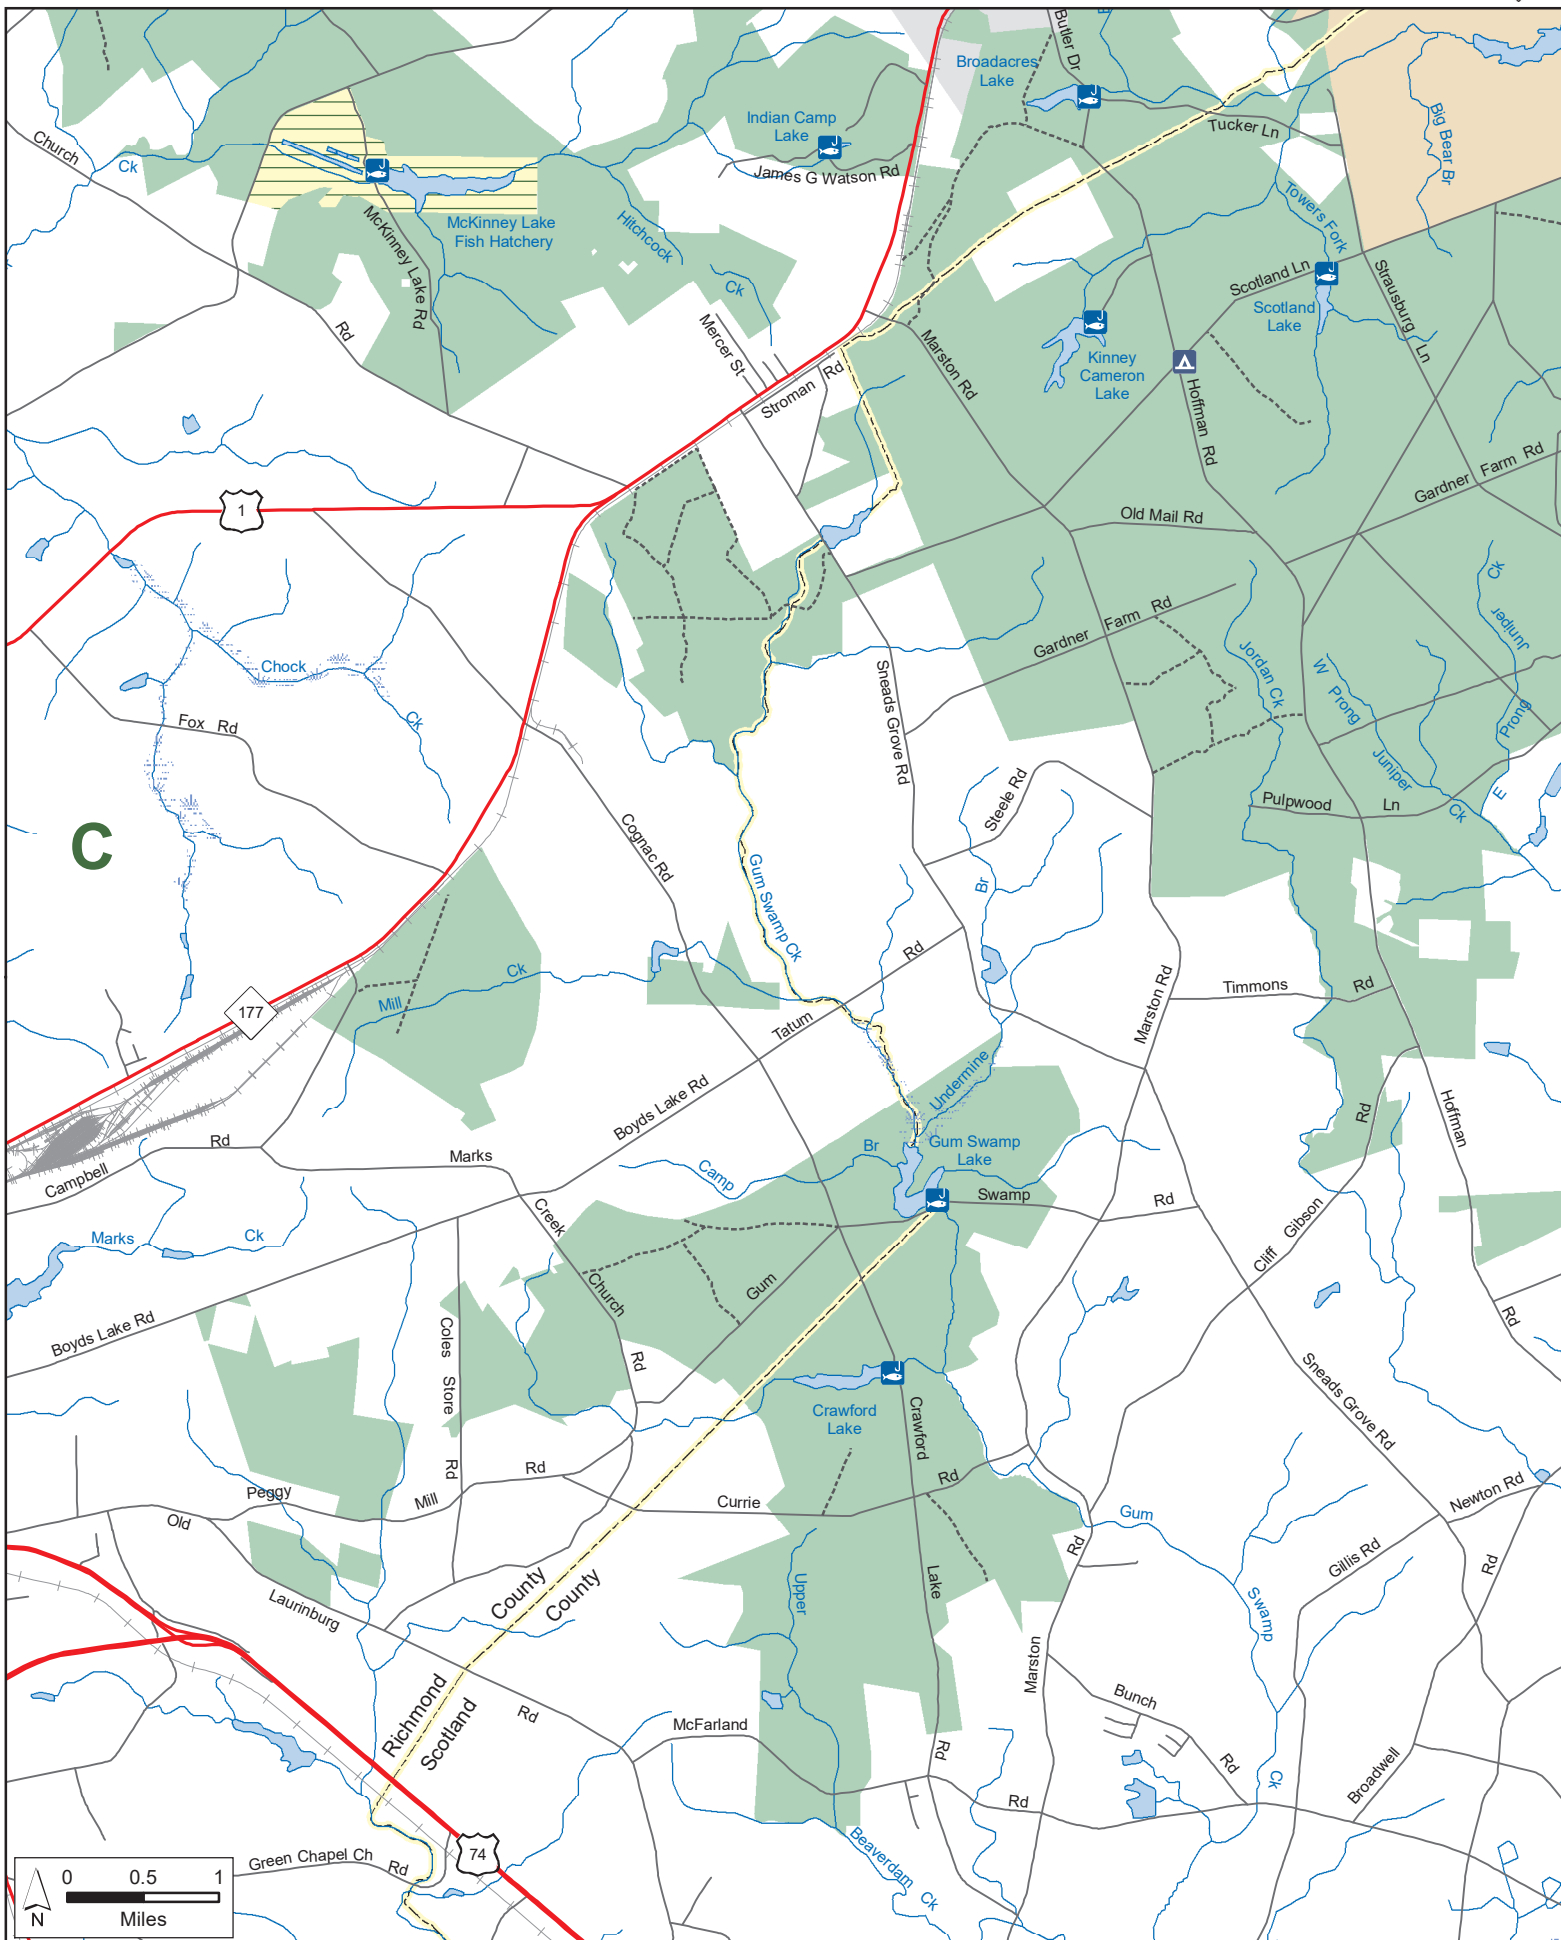

SANDHILLS GAME LAND

N.C. Wildlife Resources Commission
 Hoke, Moore, Richmond and Scotland Counties (65,135 total acres)

Guide to Maps

- | | | |
|--------------------------|----------------|-----------------------|
| Disabled Sportsman Blind | Secondary Road | Game Land Type |
| Designated Camping Area | Trail | Game Land |
| Public Shooting Range | State Park | Safety Zone |
| WRC Boating Access Area | Federal Land | Field Trial Grounds |
| Public Fishing Area | | Field Trial Course |

SANDHILLS GAME LAND (continued)

N.C. Wildlife Resources Commission
Hoke, Moore, Richmond and Scotland Counties

SANDHILLS GAME LAND (continued)

N.C. Wildlife Resources Commission
Hoke, Moore, Richmond and Scotland Counties