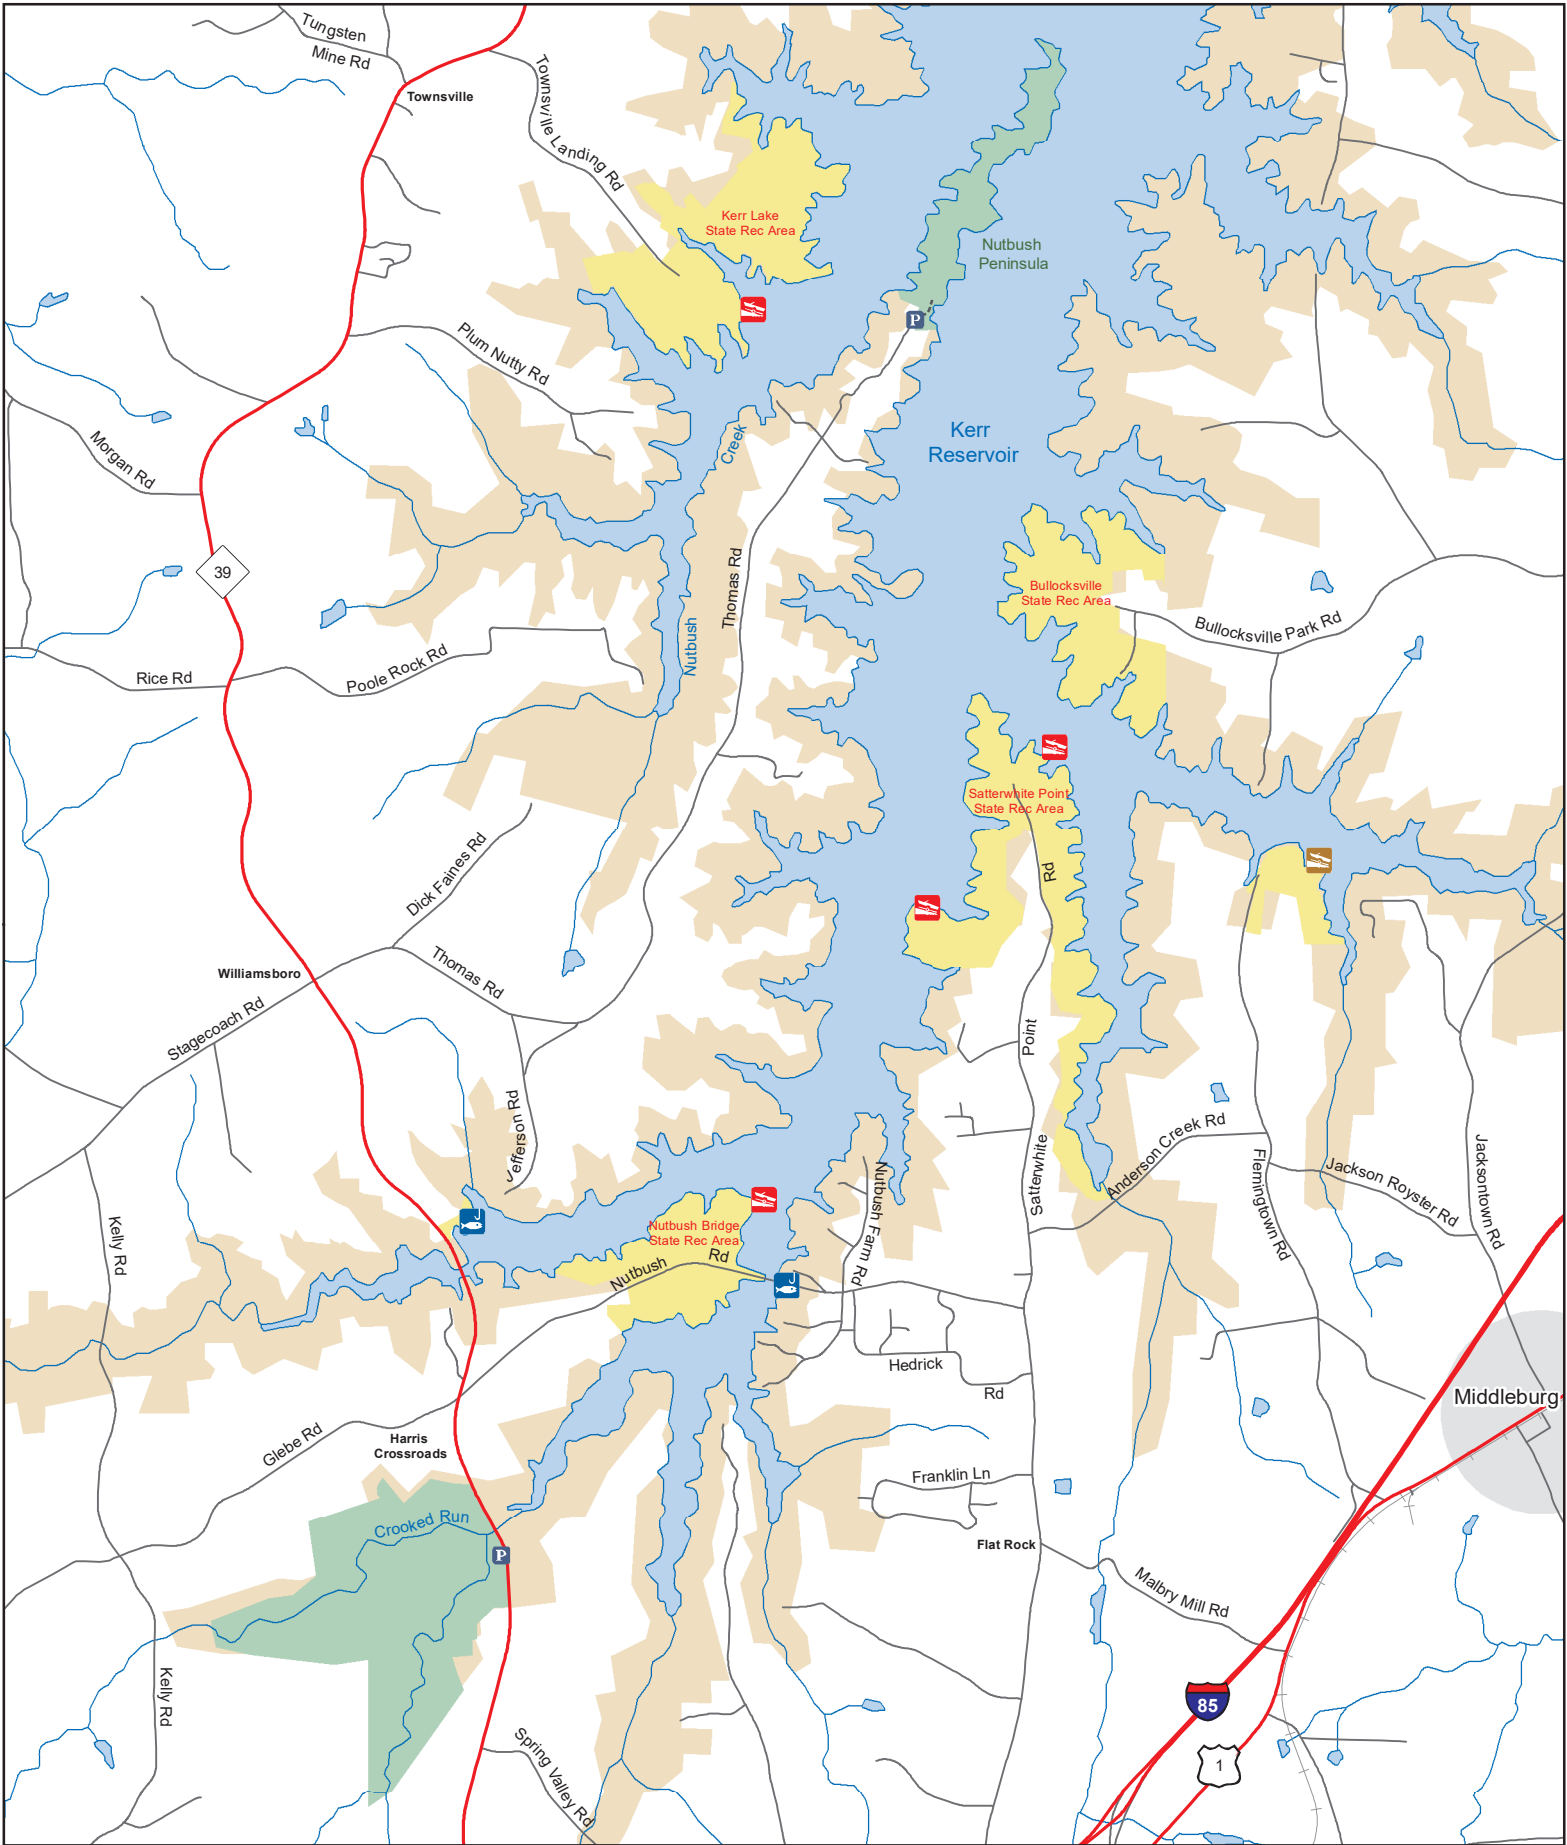

VANCE GAME LAND

U.S. Army Corps of Engineers
Vance County (853 acres)

- Non-WRC Boating Access
- WRC Boating Access Area
- Trail
- Federal Land
- Game Land
- Kerr Lake State Rec. Area
- Public Parking
- Public Fishing Area
- Game Land
- Kerr Lake State Rec. Area