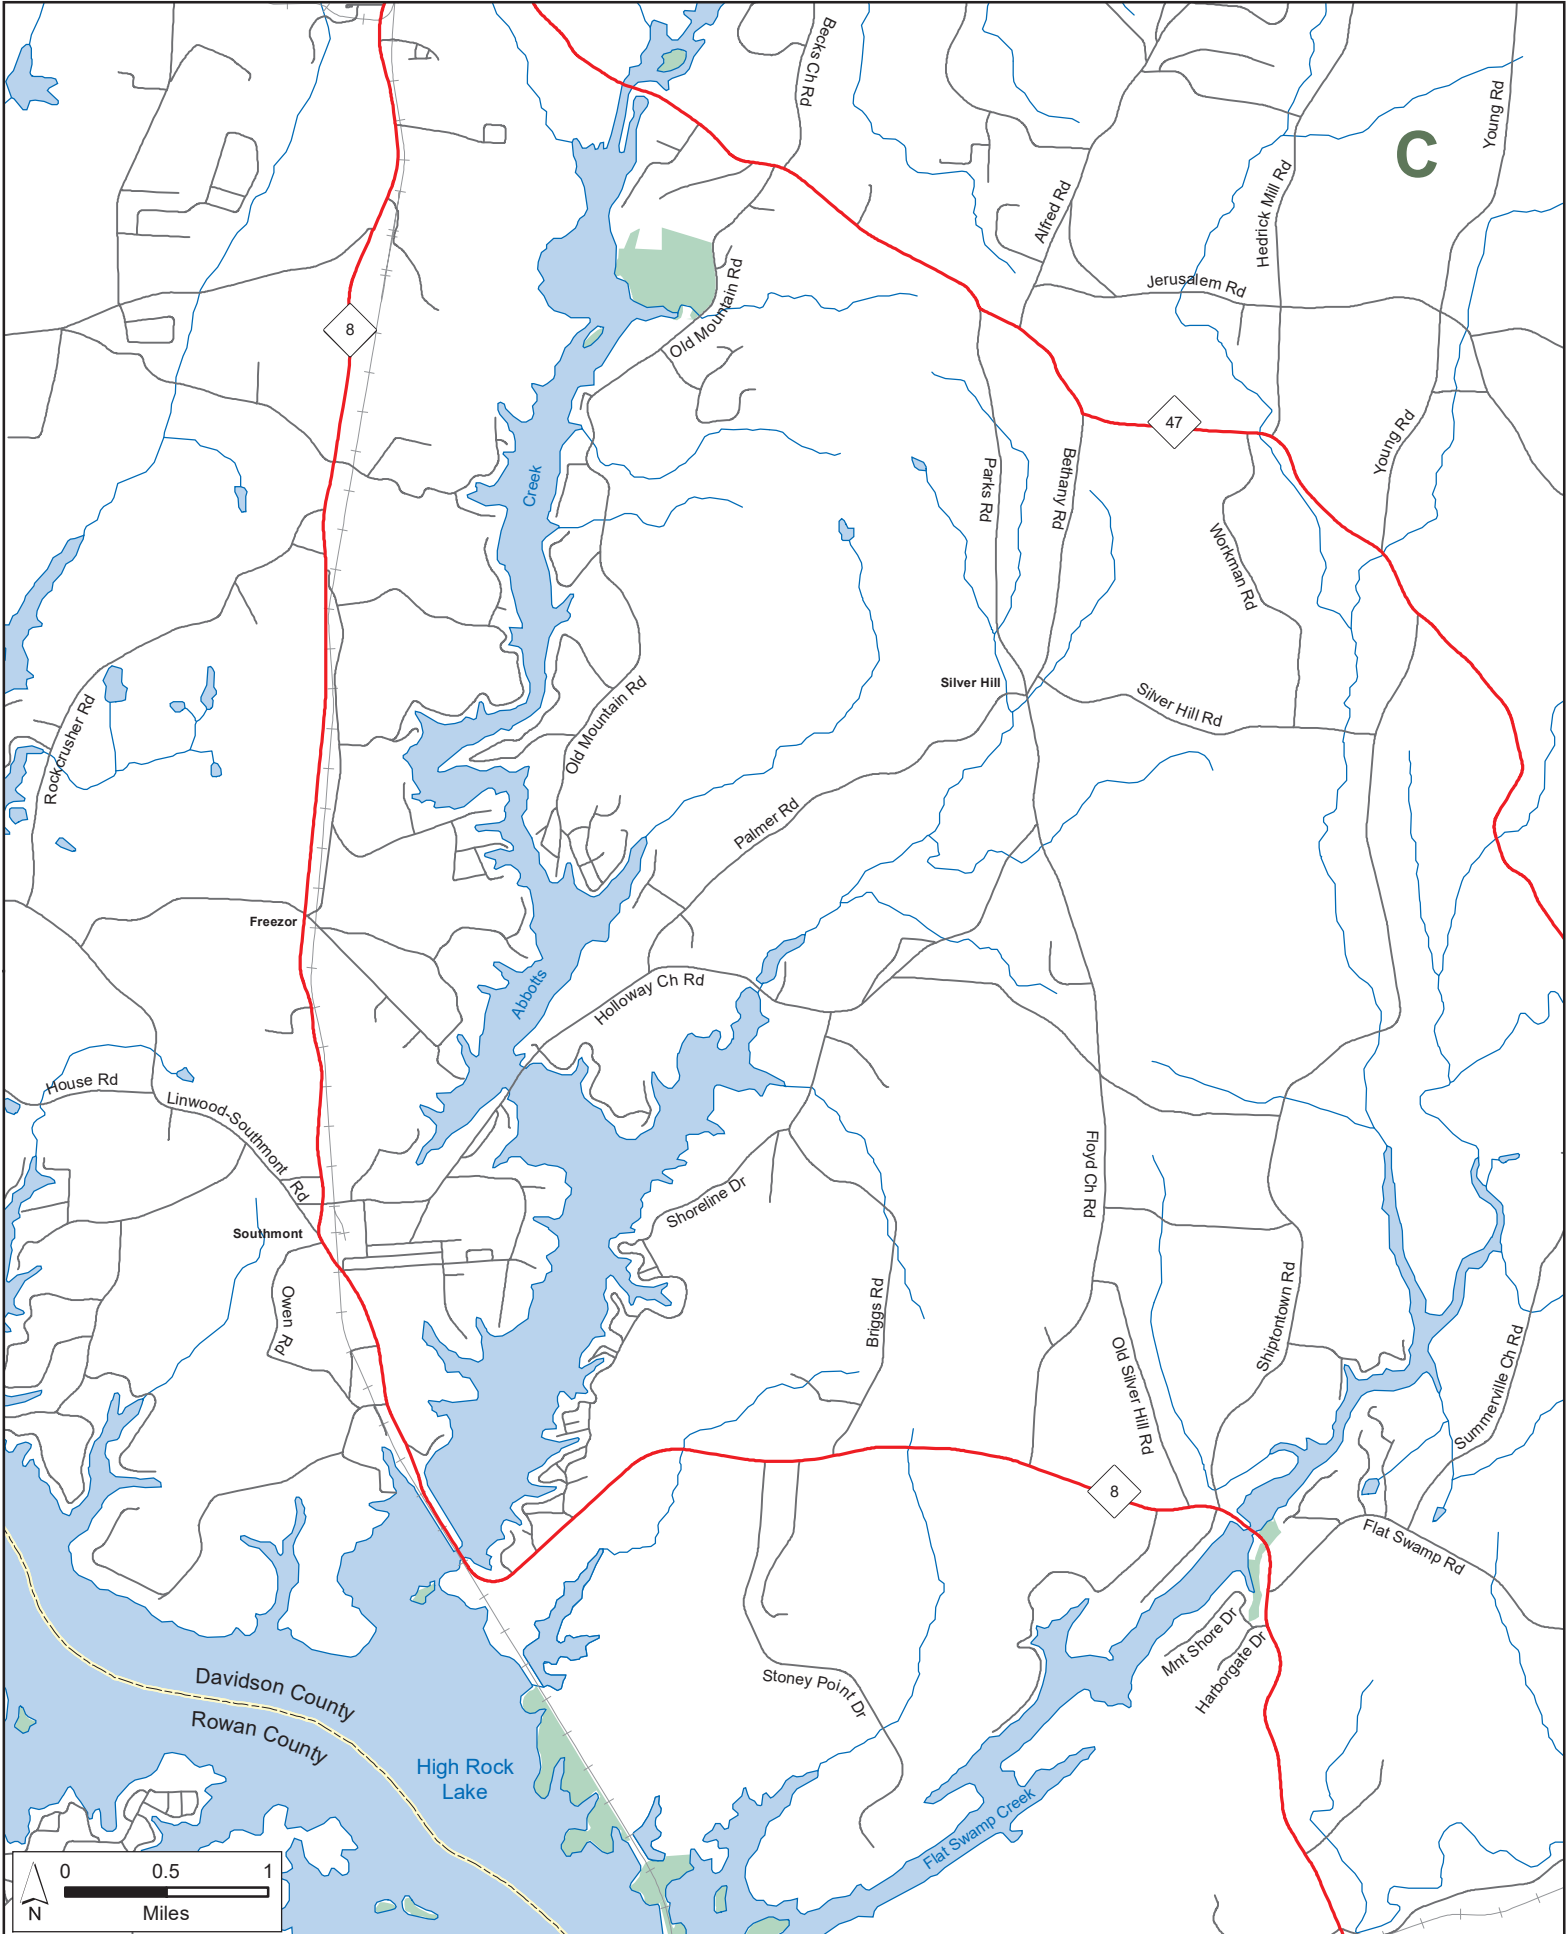

YADKIN RIVER GAME LAND (continued)

Alcoa Power Generating Inc., Cube Hydro Carolinas, N.C. Wildlife Resources Commission
Davidson, Davie, Montgomery, Rowan and Stanly Counties