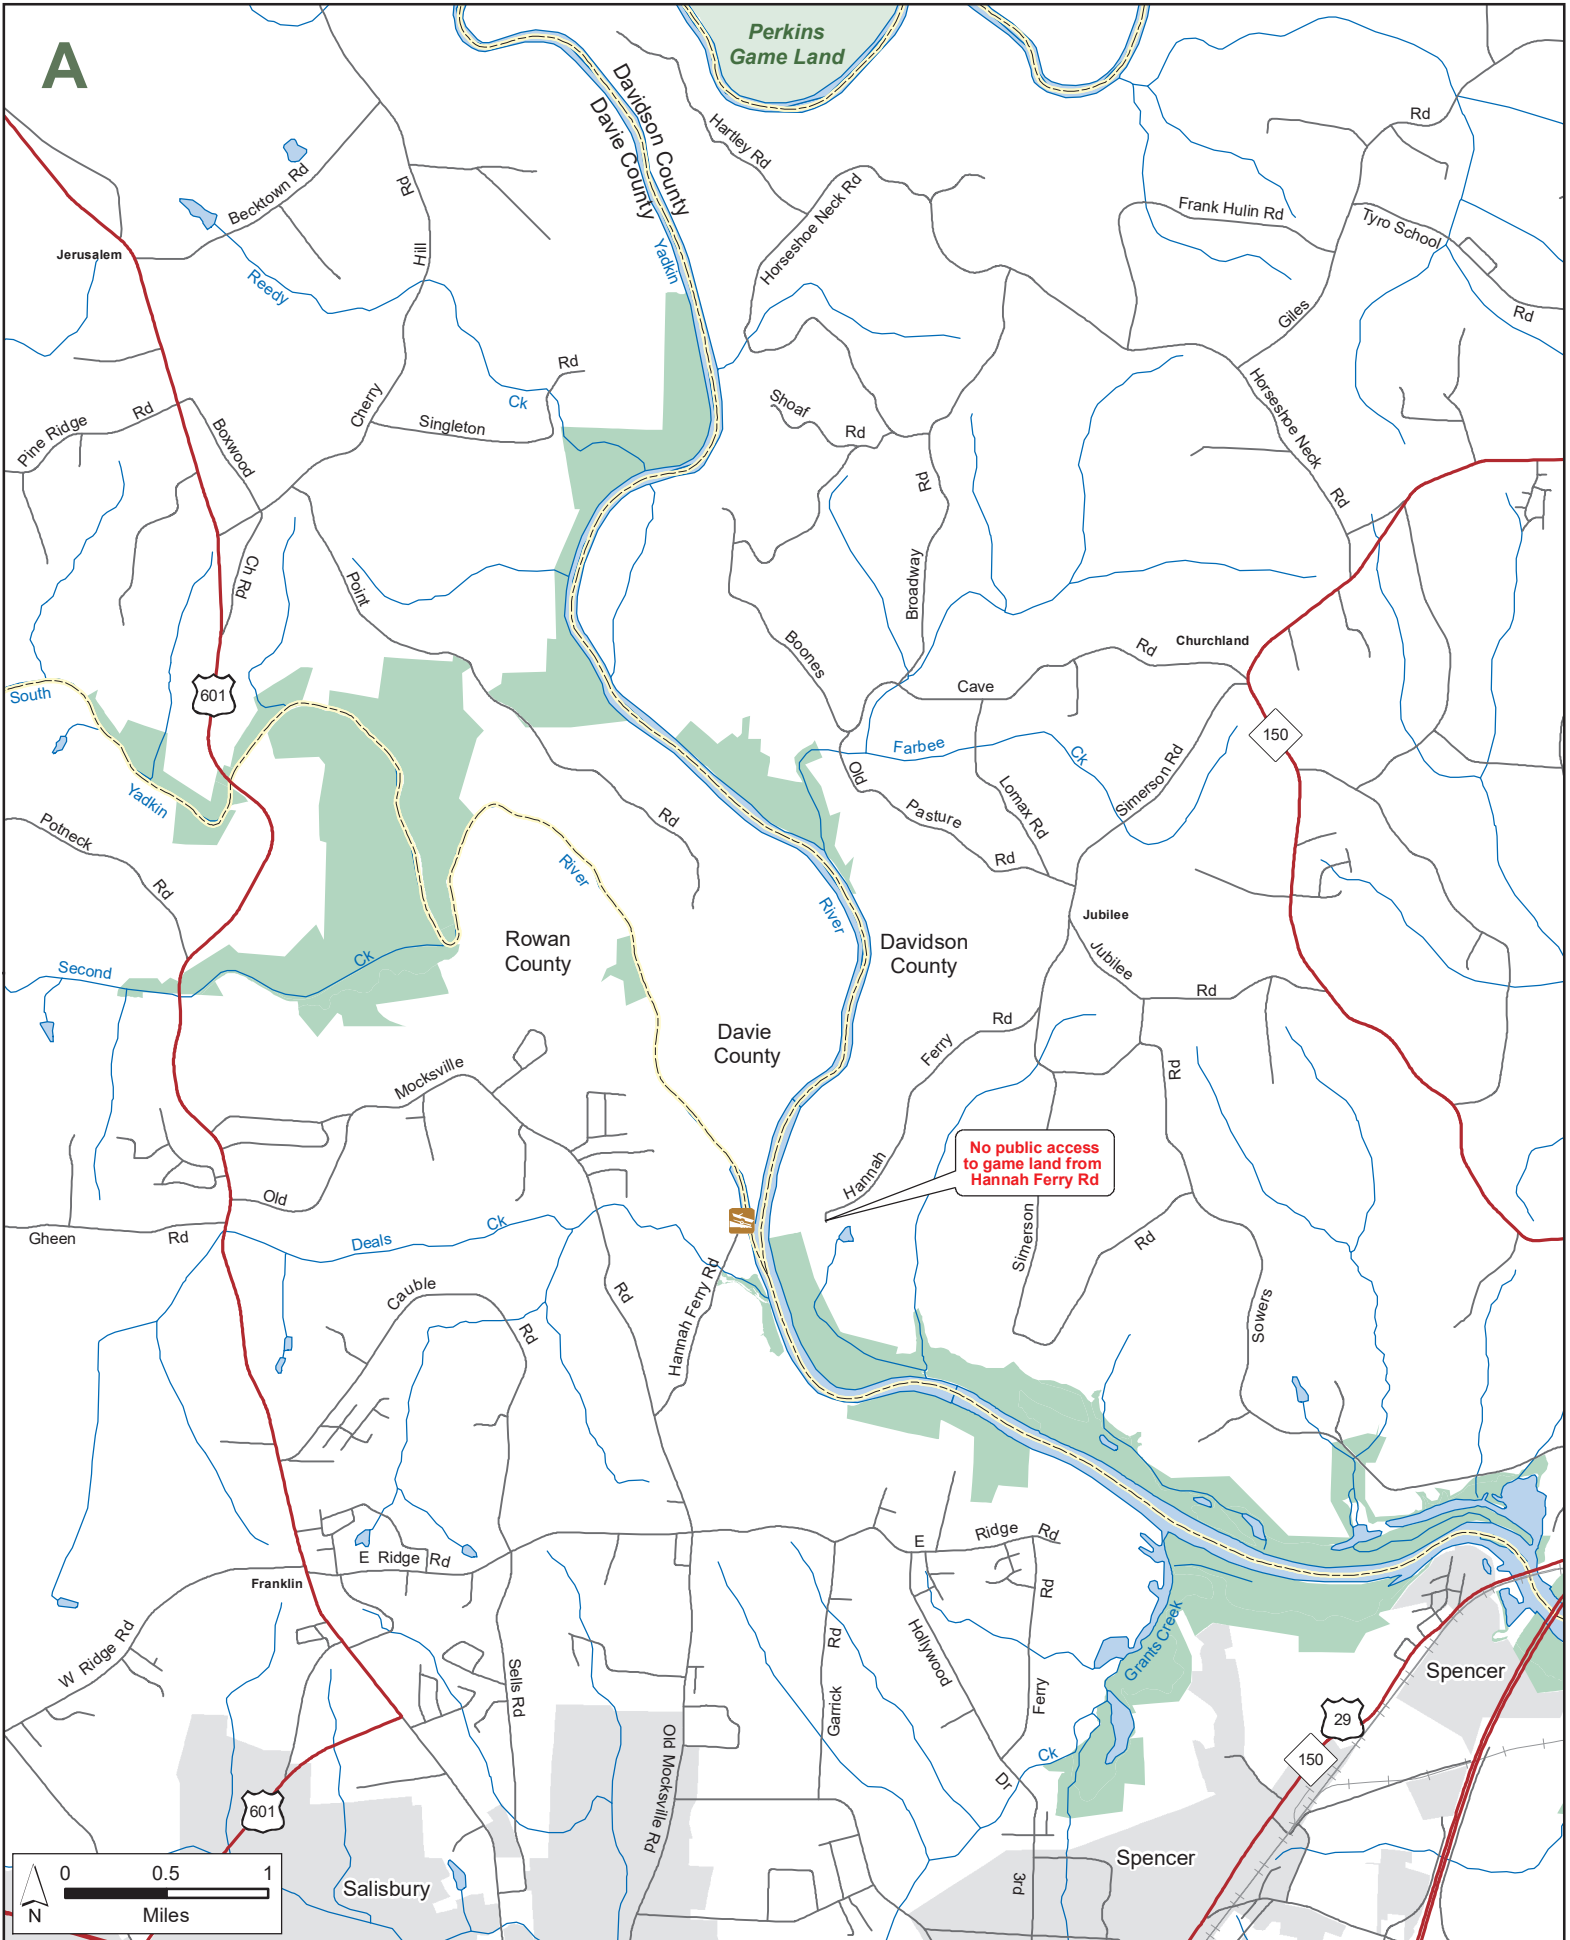

YADKIN RIVER GAME LAND (continued)

Alcoa Power Generating Inc., Cube Hydro Carolinas, N.C. Wildlife Resources Commission
Davidson, Davie, Montgomery, Rowan and Stanly Counties