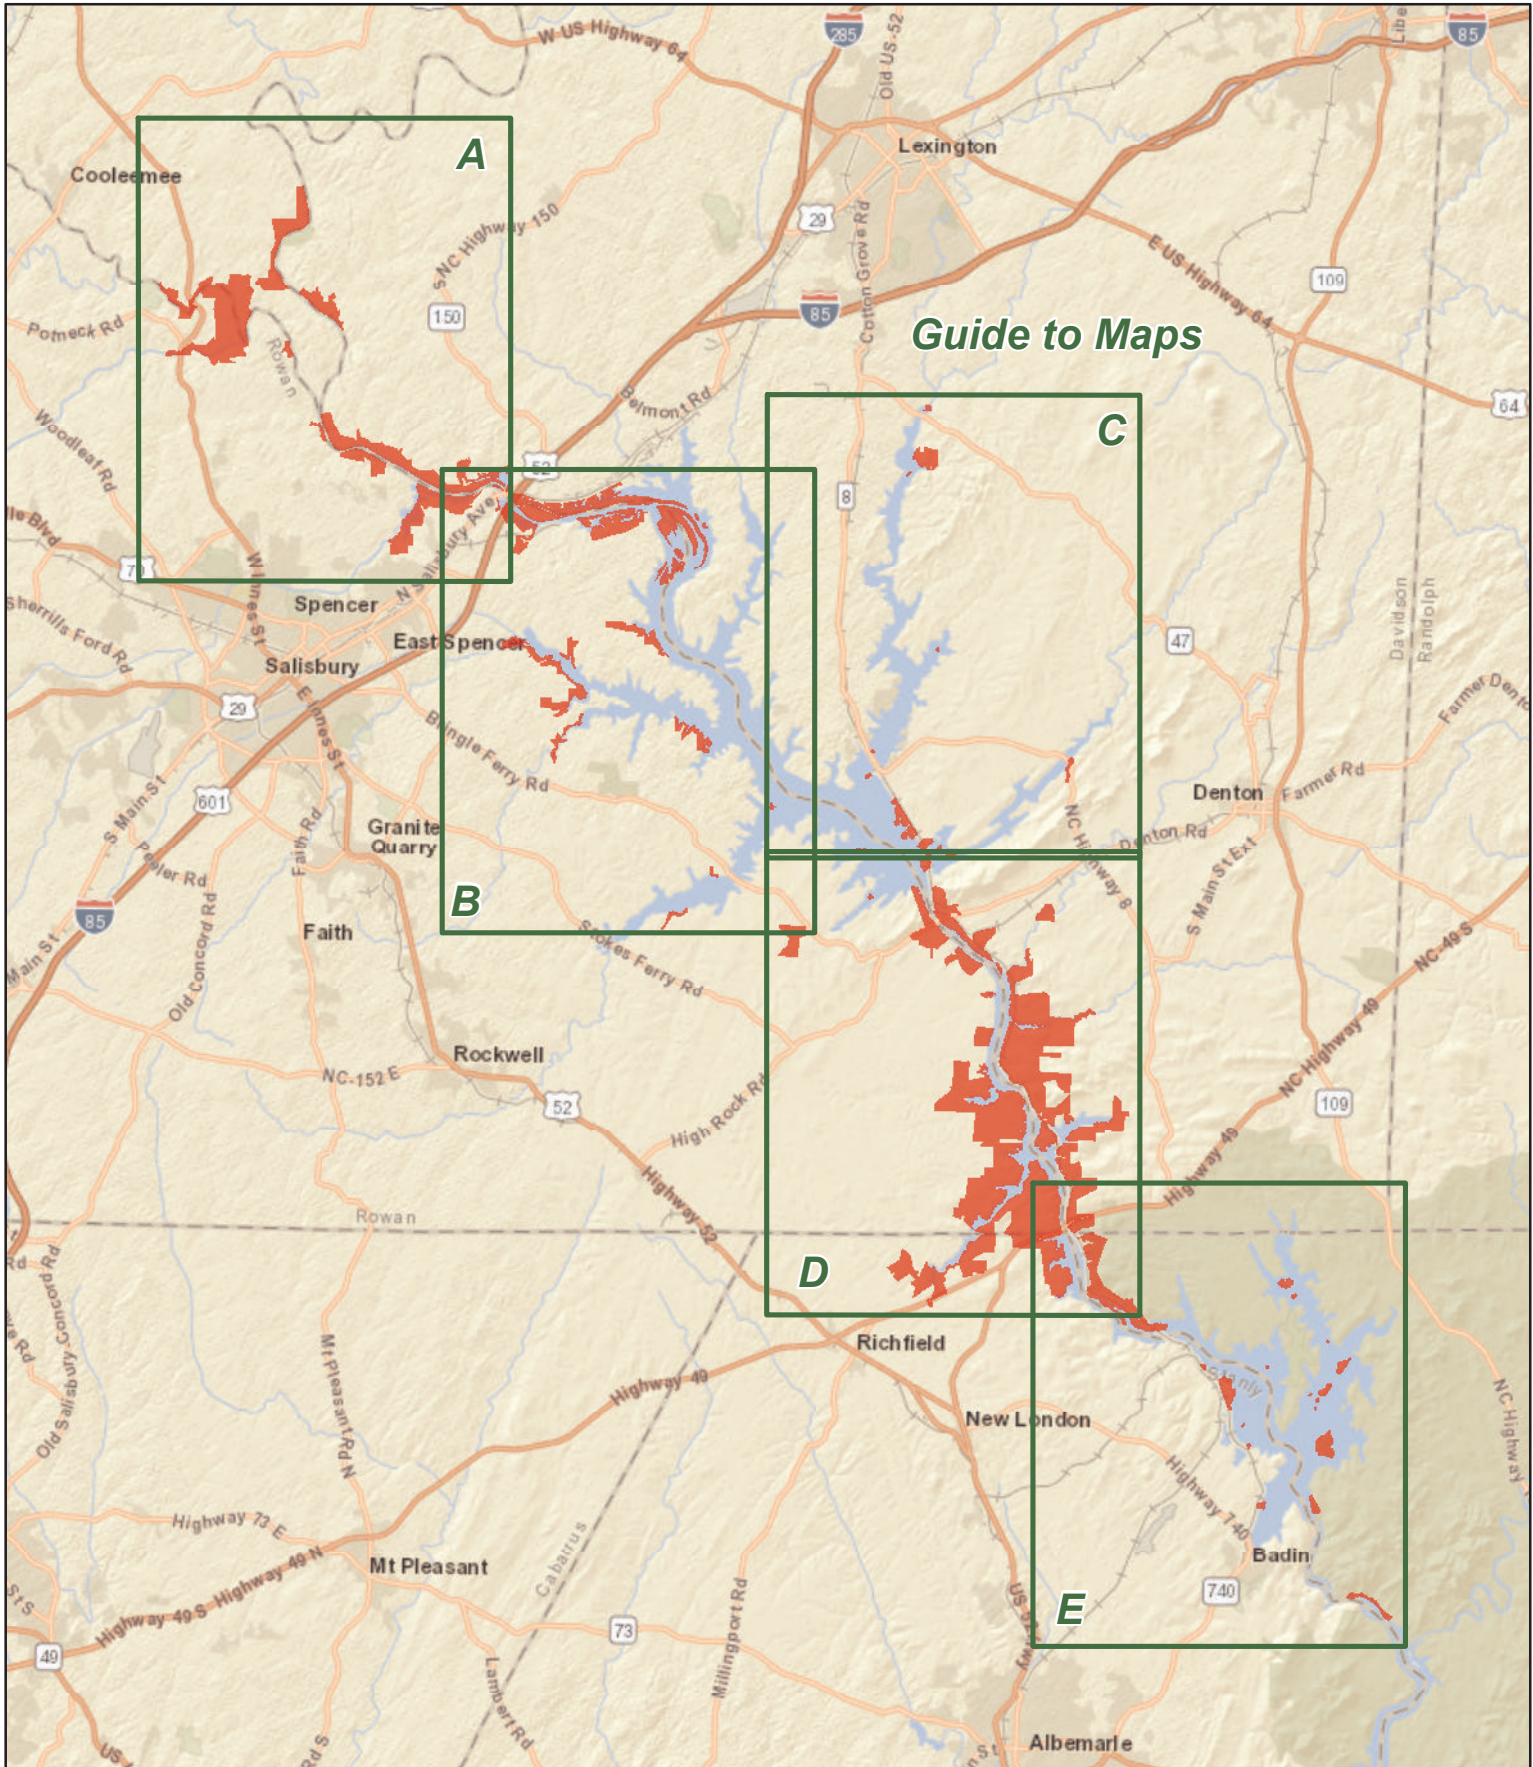

# YADKIN RIVER (formerly ALCOA) GAME LAND

Alcoa Power Generating Inc., Cube Hydro Carolinas, N.C. Wildlife Resources Commission  
 Davidson, Davie, Montgomery, Rowan and Stanly Counties (11,700 total acres)

## Guide to Maps

- |                        |                         |                       |
|------------------------|-------------------------|-----------------------|
| Non-WRC Boating Access | WRC Boating Access Area | Federal Land          |
| Public Parking         | Public Fishing Area     | <b>Game Land Type</b> |
| Public Shooting Range  | Secondary Road          | Archery Zone          |
| Trail                  | Game Land               |                       |

Note: All islands within High Rock, Tuckertown, Badin and Narrows Reservoirs are game lands. No public access to some tracts.

# YADKIN RIVER GAME LAND (continued)

Alcoa Power Generating Inc., Cube Hydro Carolinas, N.C. Wildlife Resources Commission  
Davidson, Davie, Montgomery, Rowan and Stanly Counties