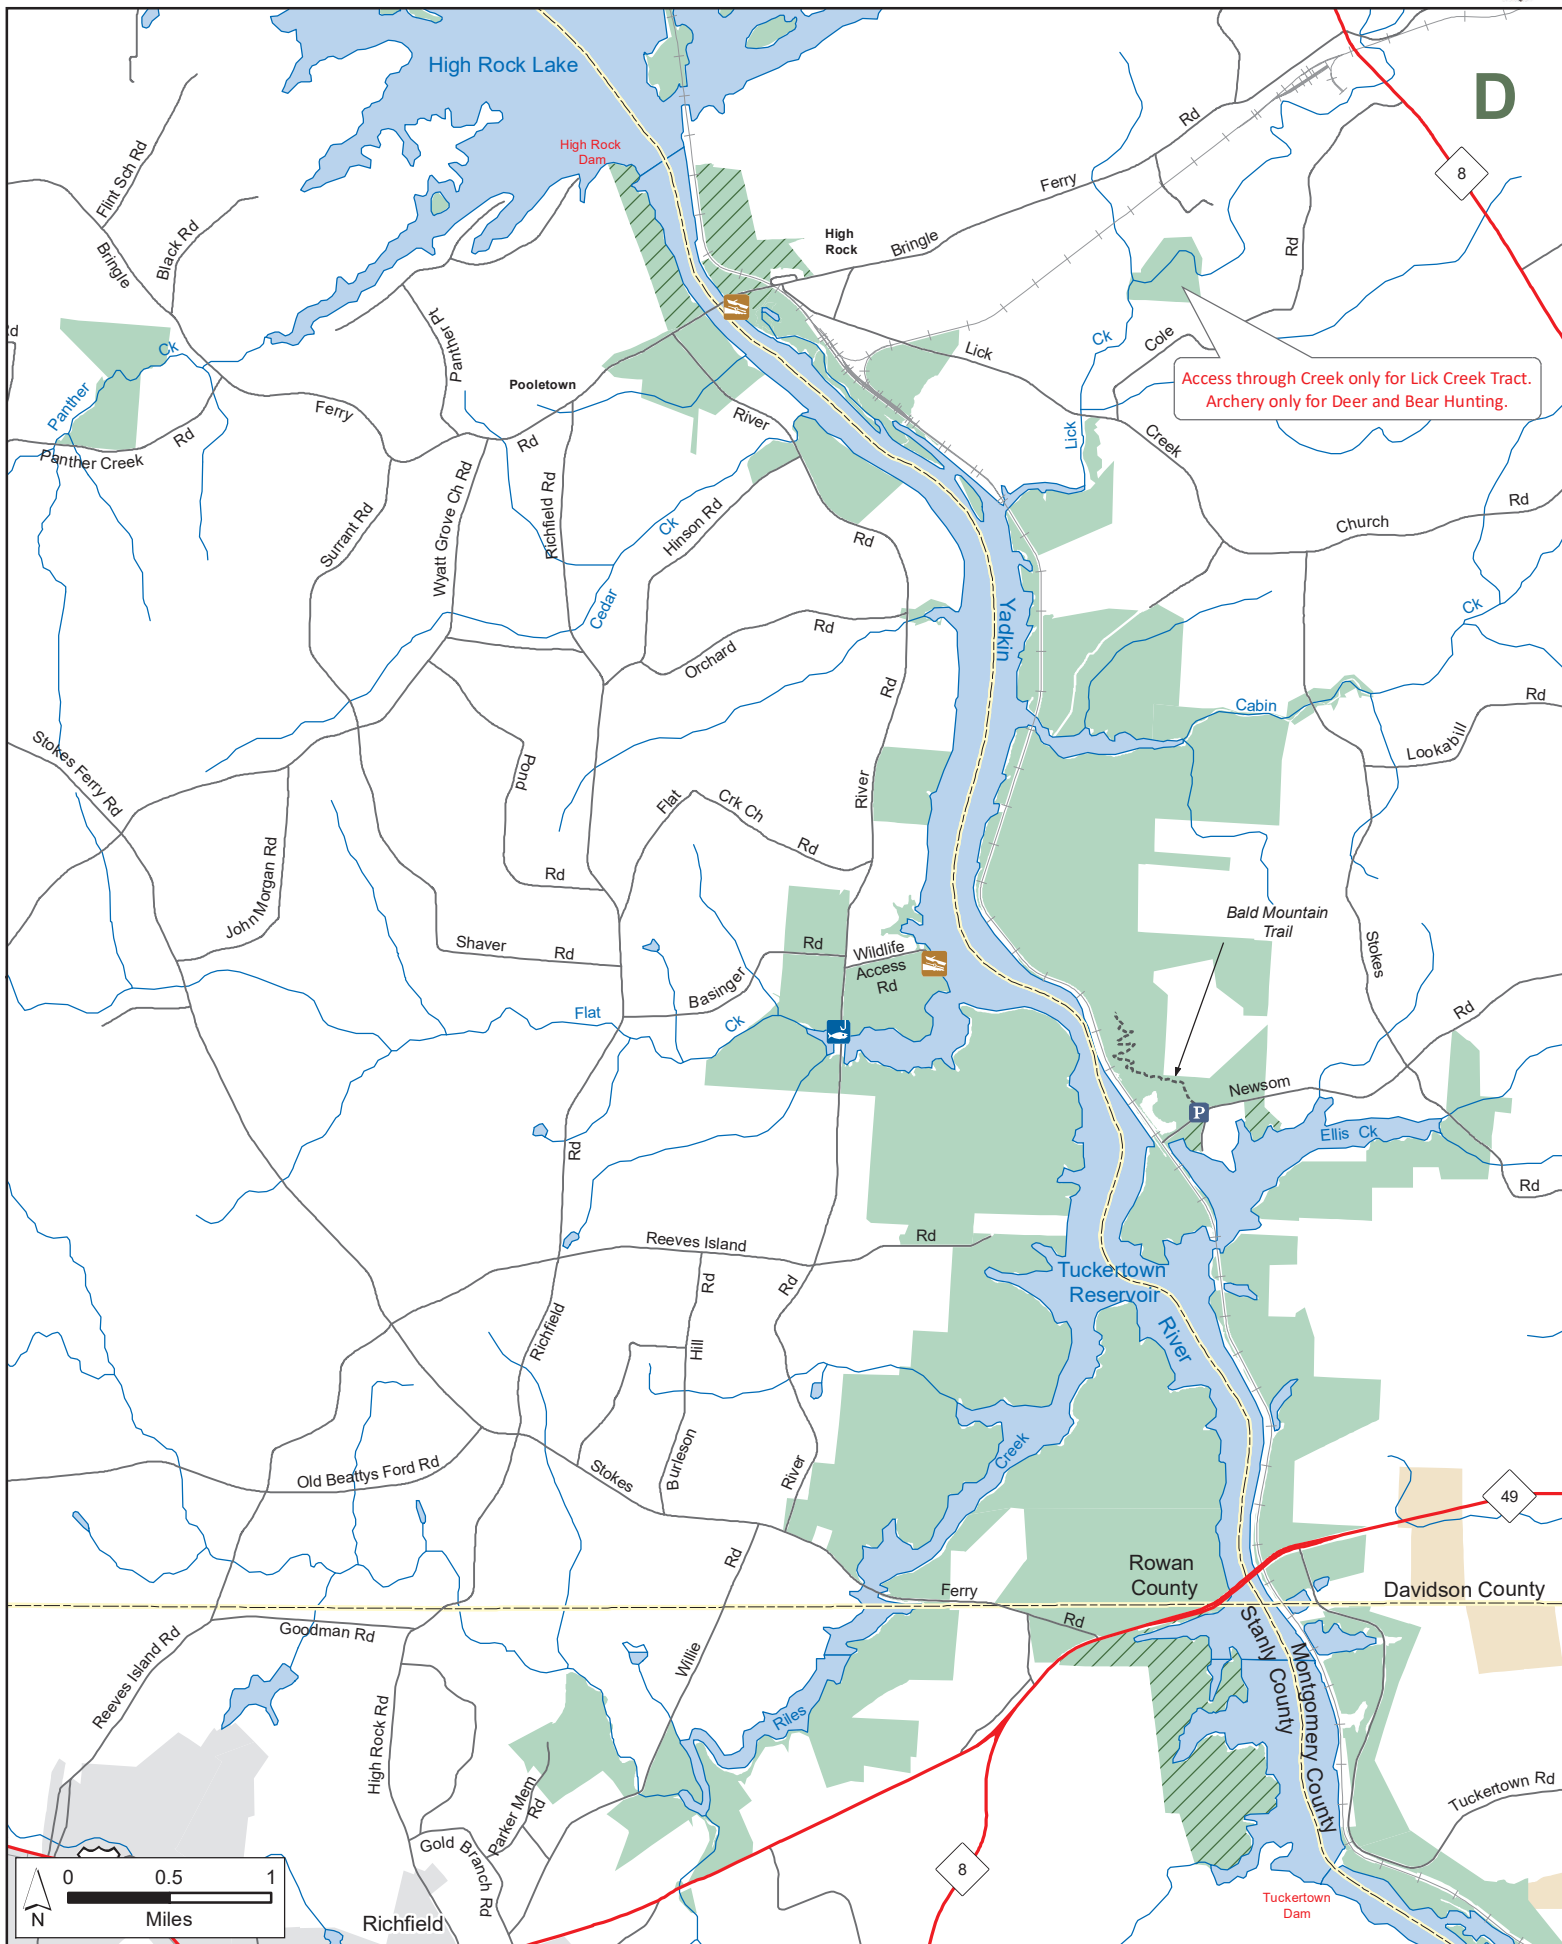

YADKIN RIVER GAME LAND (continued)

Alcoa Power Generating Inc., Cube Hydro Carolinas, N.C. Wildlife Resources Commission
Davidson, Davie, Montgomery, Rowan and Stanly Counties