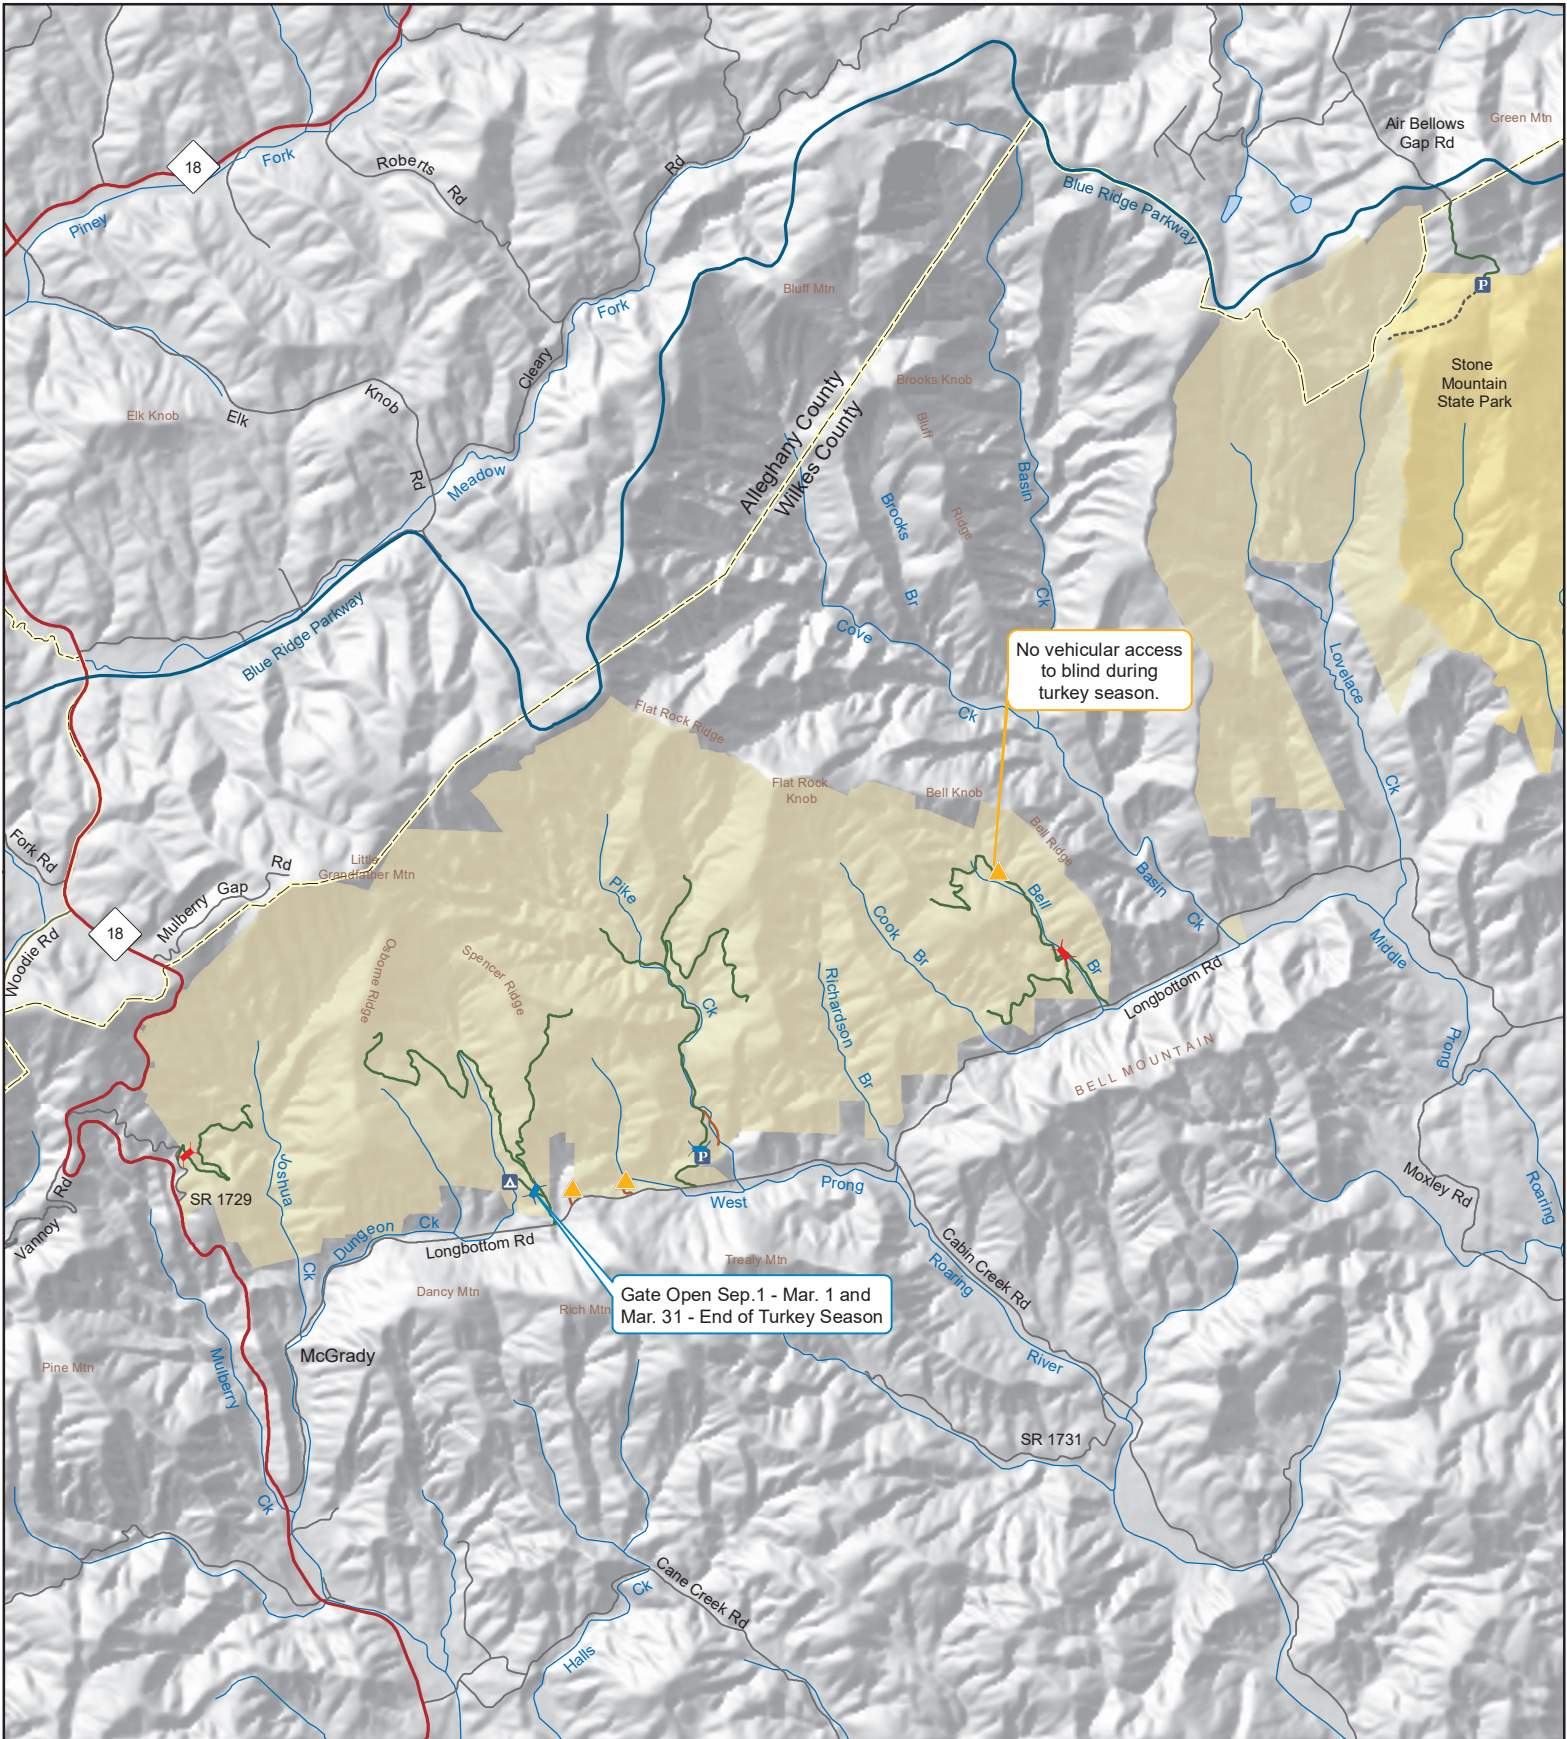

# THURMOND CHATHAM GAME LAND

N.C. Wildlife Resources Commission  
 Allegheny and Wilkes Counties (6,520 acres)

Gate Open Sep.1 - End of Turkey Season

Gate Open Sep.1 - Mar. 1

Designated Camping Area

Disabled Sportsman Blind

Public Parking

Hunter Vehicle Access Road

Disabled Sportsman Access Road

Trail

Bear Management Area

State Park