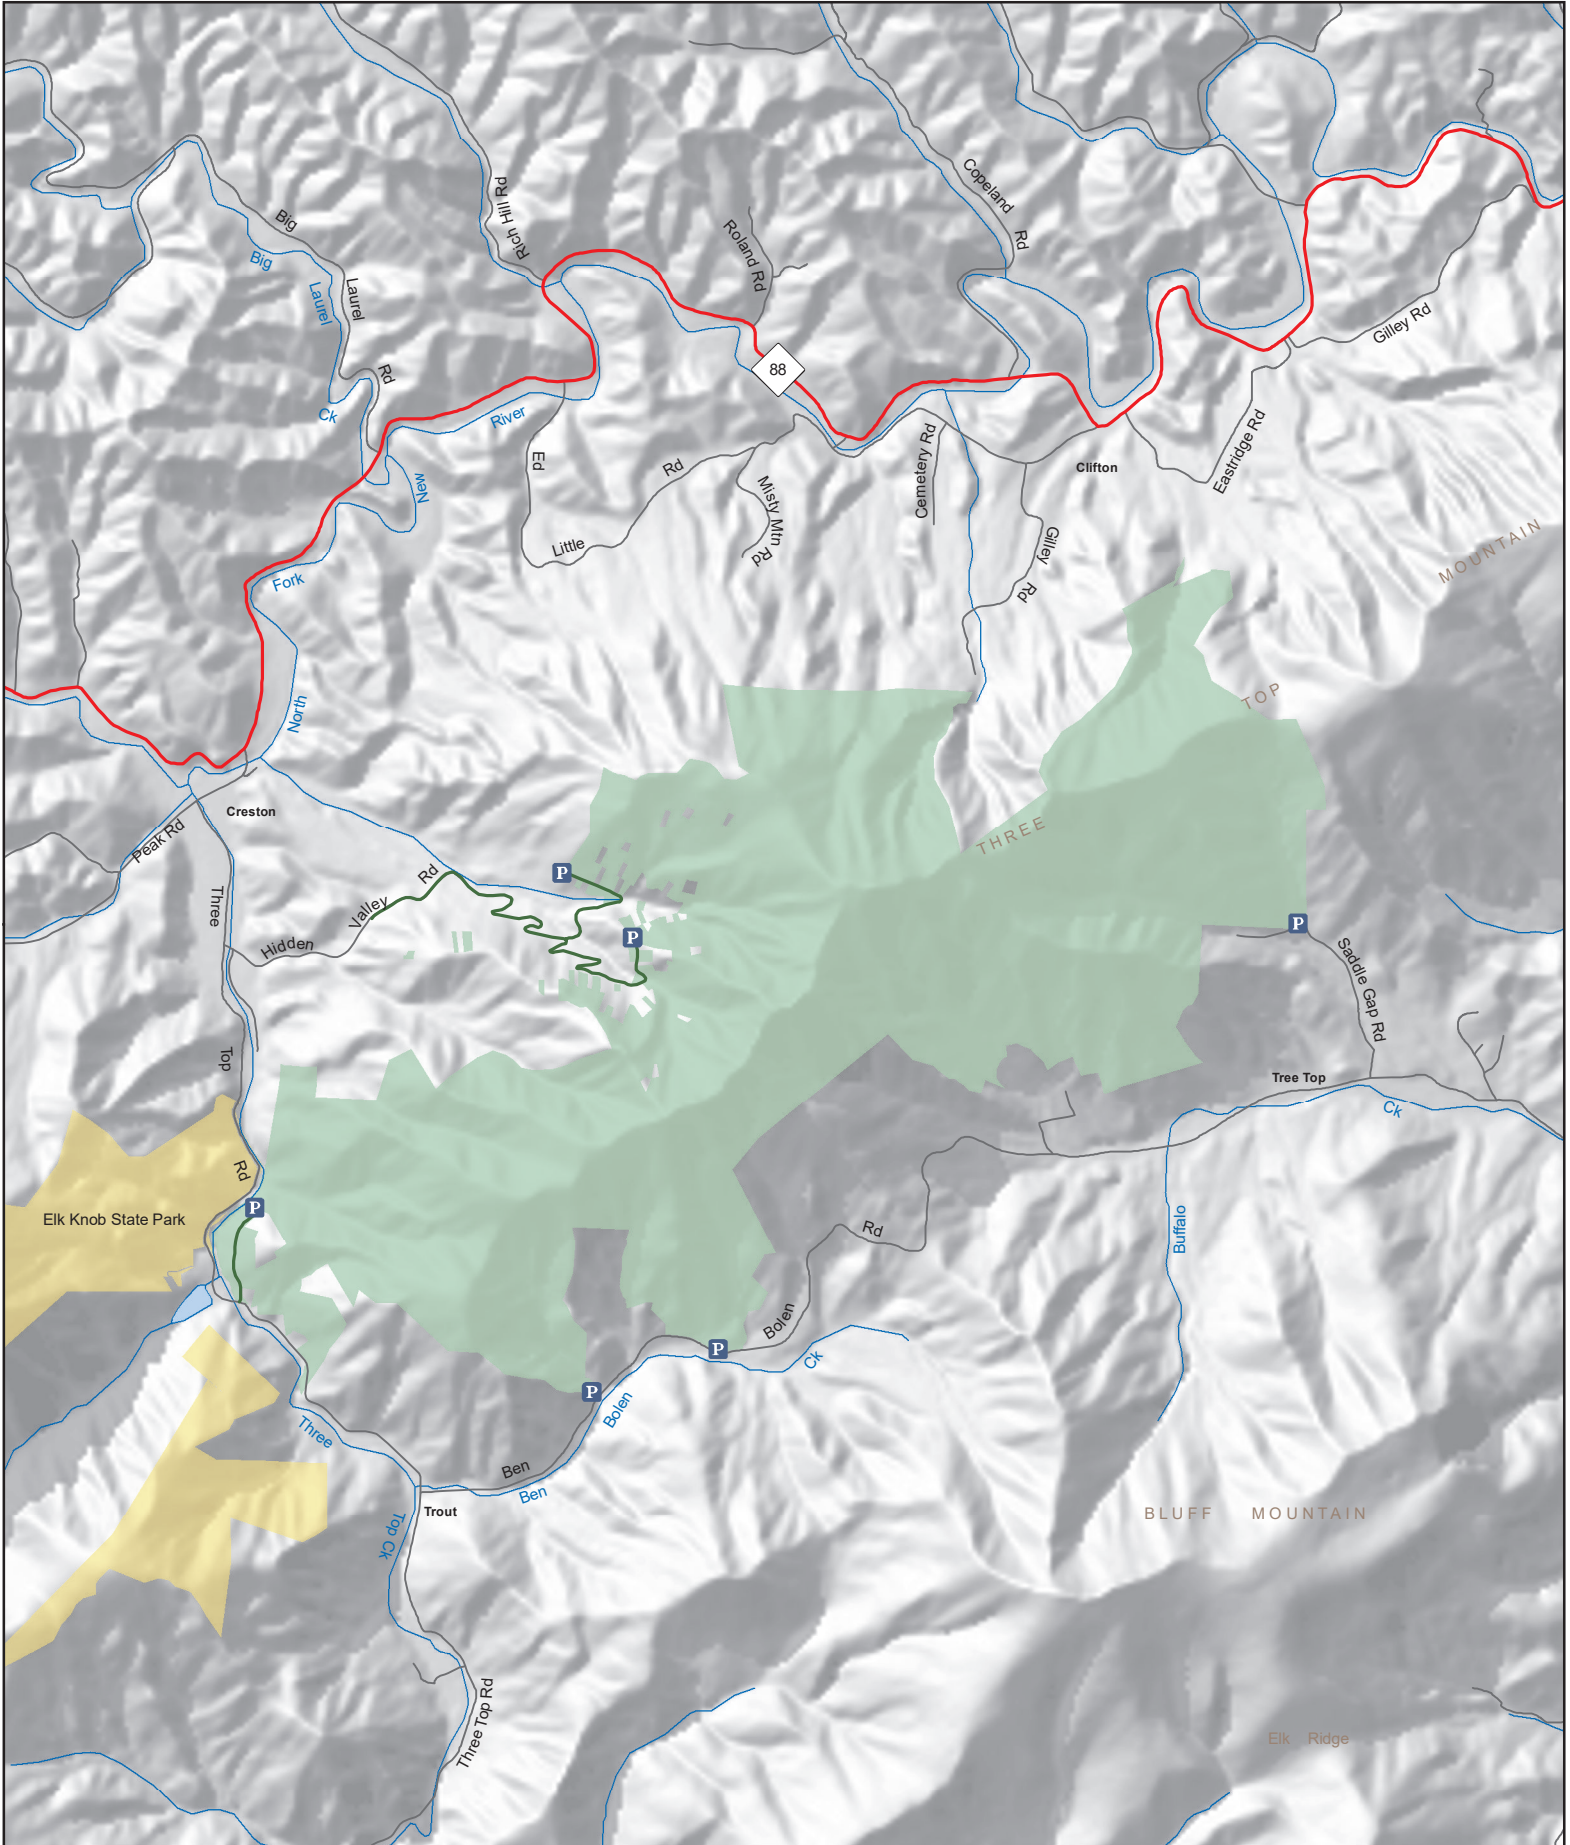

THREE TOP MOUNTAIN GAME LAND

N.C. Wildlife Resources Commission
Ashe County (2,500 acres)

- Public Parking
- Game Land
- Hunter Access Road
- State Park