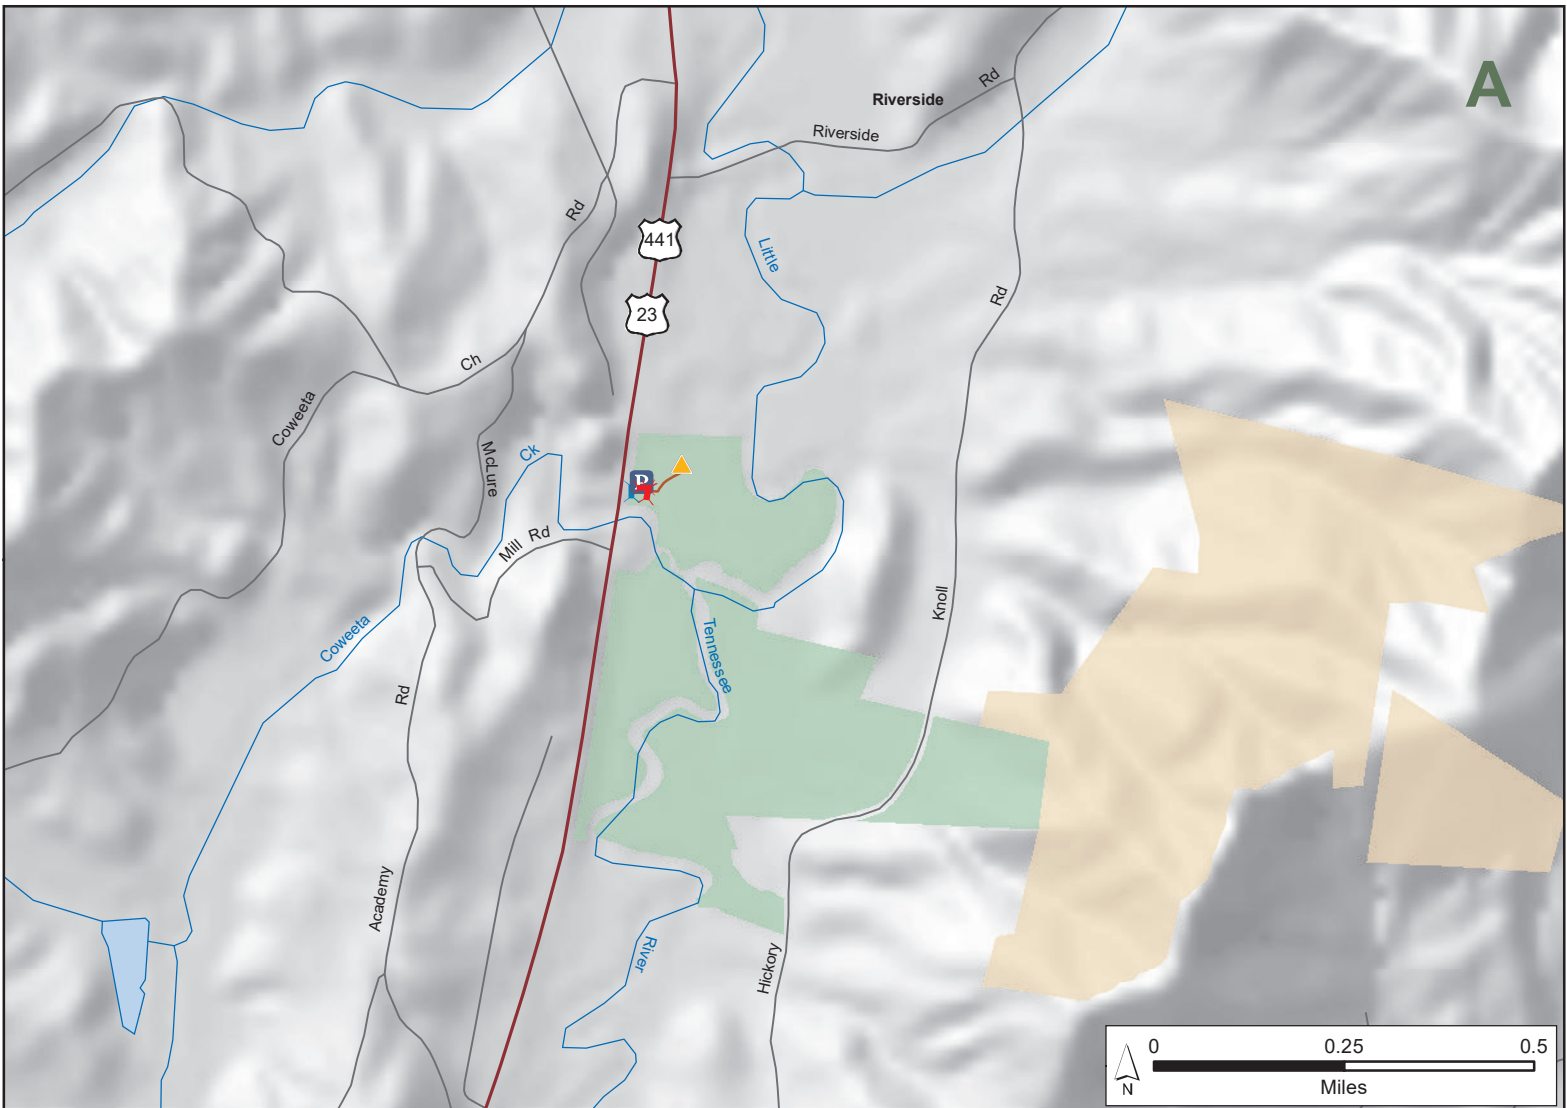

NEEDMORE GAME LAND

Mainspring Conservation Trust, N.C. Wildlife Resources Commission
Macon and Swain Counties (5,240 total acres)

- Disabled Sportsman Blind
 - Permanently Closed Gate
 - Seasonally Closed Gate
 - Public Parking
 - Public Fishing Area
 - Disabled Sportsman Access Road
 - Secondary Road
- Game Lands**
- Needmore
 - Nantahala National Forest

NEEDMORE GAME LAND (continued)

Mainspring Conservation Trust, N.C. Wildlife Resources Commission
Macon and Swain Counties