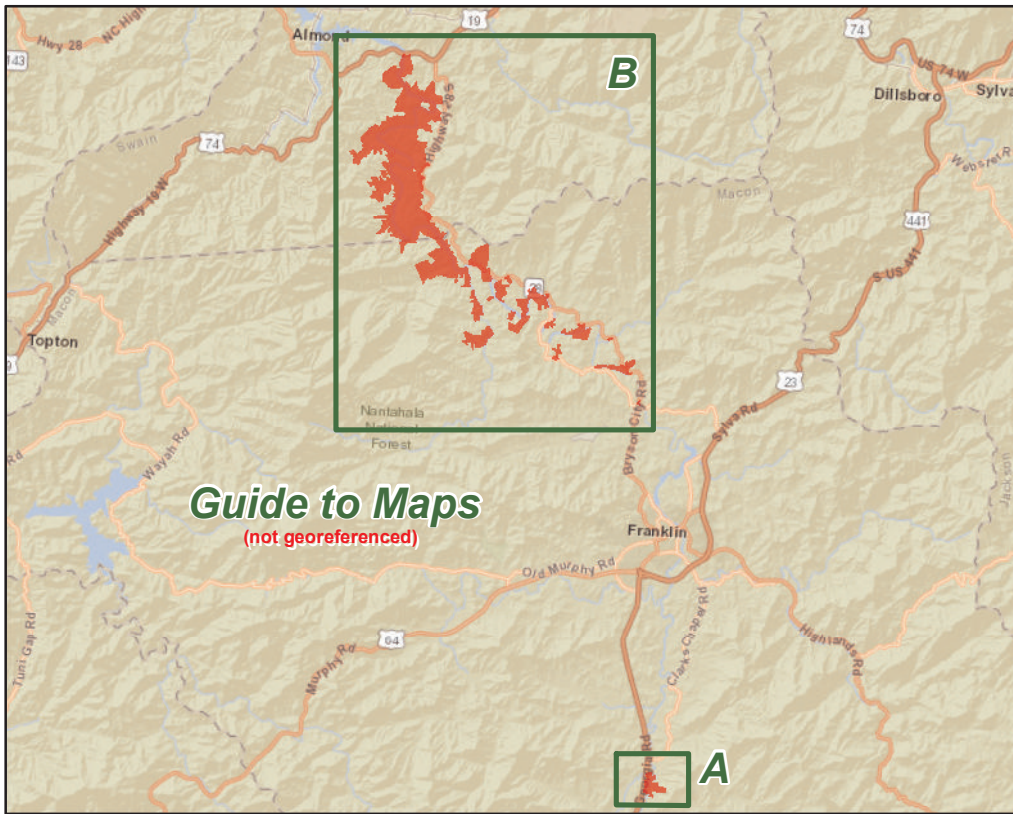

NEEDMORE GAME LAND

Mainspring Conservation Trust, N.C. Wildlife Resources Commission
Macon and Swain Counties (5,240 total acres)

- Disabled Sportsman Blind
 - Permanently Closed Gate
 - Seasonally Closed Gate
 - Public Parking
 - Public Fishing Area
 - Disabled Sportsman Access Road
 - Secondary Road
- Game Lands**
- Needmore
 - Nantahala National Forest

NEEDMORE GAME LAND (continued)

Mainspring Conservation Trust, N.C. Wildlife Resources Commission
Macon and Swain Counties