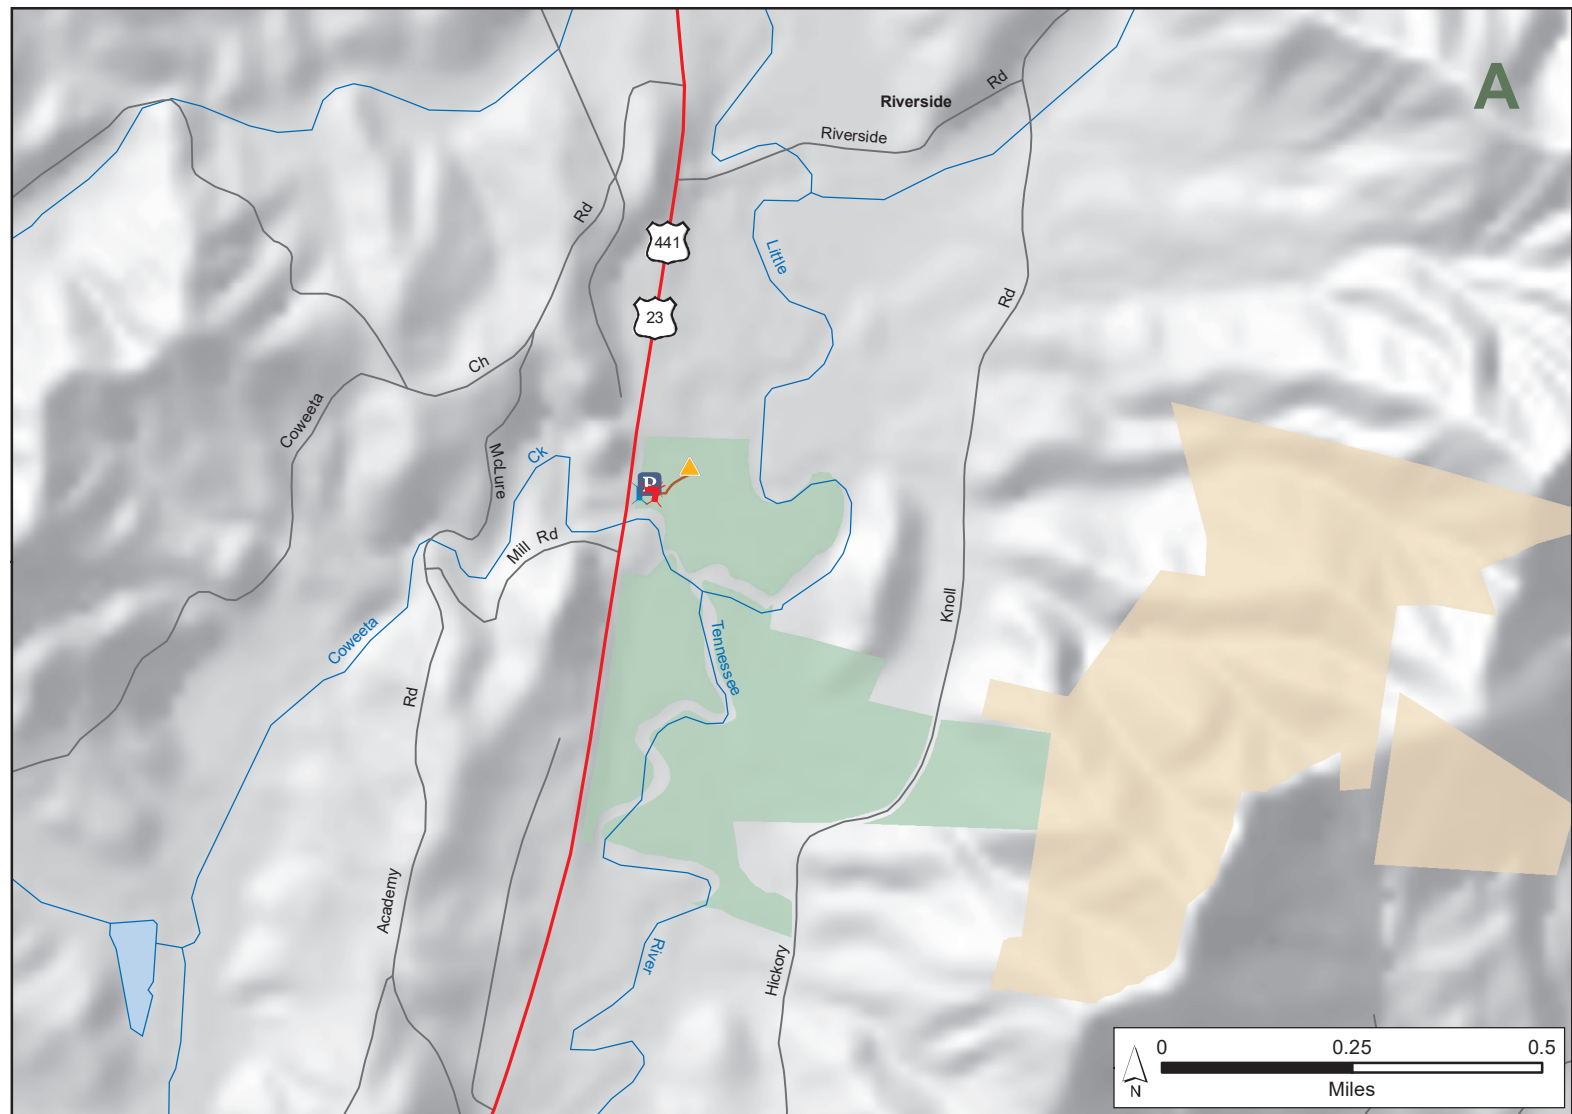

# NEEDMORE GAME LAND

Mainspring Conservation Trust, N.C. Wildlife Resources Commission  
Macon and Swain Counties (5,225 total acres)

- ▲ Disabled Sportsman Blind
  - ✕ Permanently Closed Gate
  - ⋈ Seasonally Closed Gate
  - P Public Parking
  - 🎣 Public Fishing Area
  - Disabled Sportsman Access Road
  - Secondary Road
- Game Lands**
- Needmore
  - Nantahala National Forest

# NEEDMORE GAME LAND (continued)

Mainspring Conservation Trust, N.C. Wildlife Resources Commission  
Macon and Swain Counties