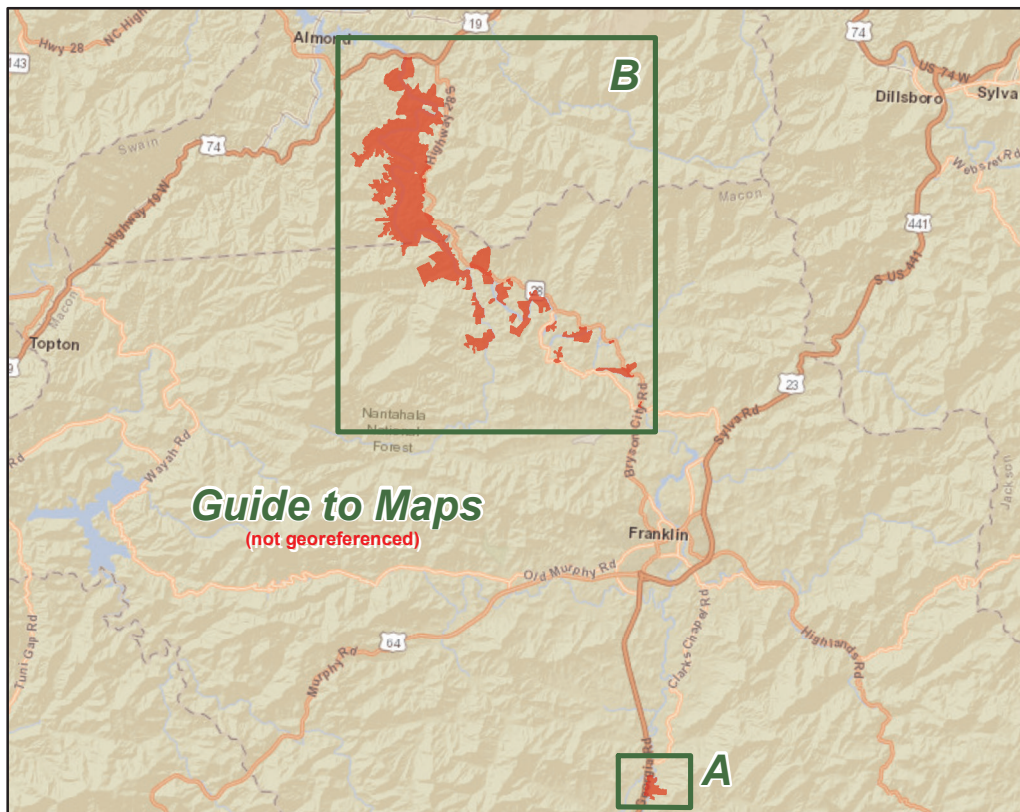

# NEEDMORE GAME LAND

Mainspring Conservation Trust, N.C. Wildlife Resources Commission  
Macon and Swain Counties (5,225 total acres)

- ▲ Disabled Sportsman Blind
  - ✕ Permanently Closed Gate
  - ⋈ Seasonally Closed Gate
  - P Public Parking
  - 🎣 Public Fishing Area
  - Disabled Sportsman Access Road
  - Secondary Road
- Game Lands**
- Needmore
  - Nantahala National Forest

# NEEDMORE GAME LAND (continued)

Mainspring Conservation Trust, N.C. Wildlife Resources Commission  
Macon and Swain Counties