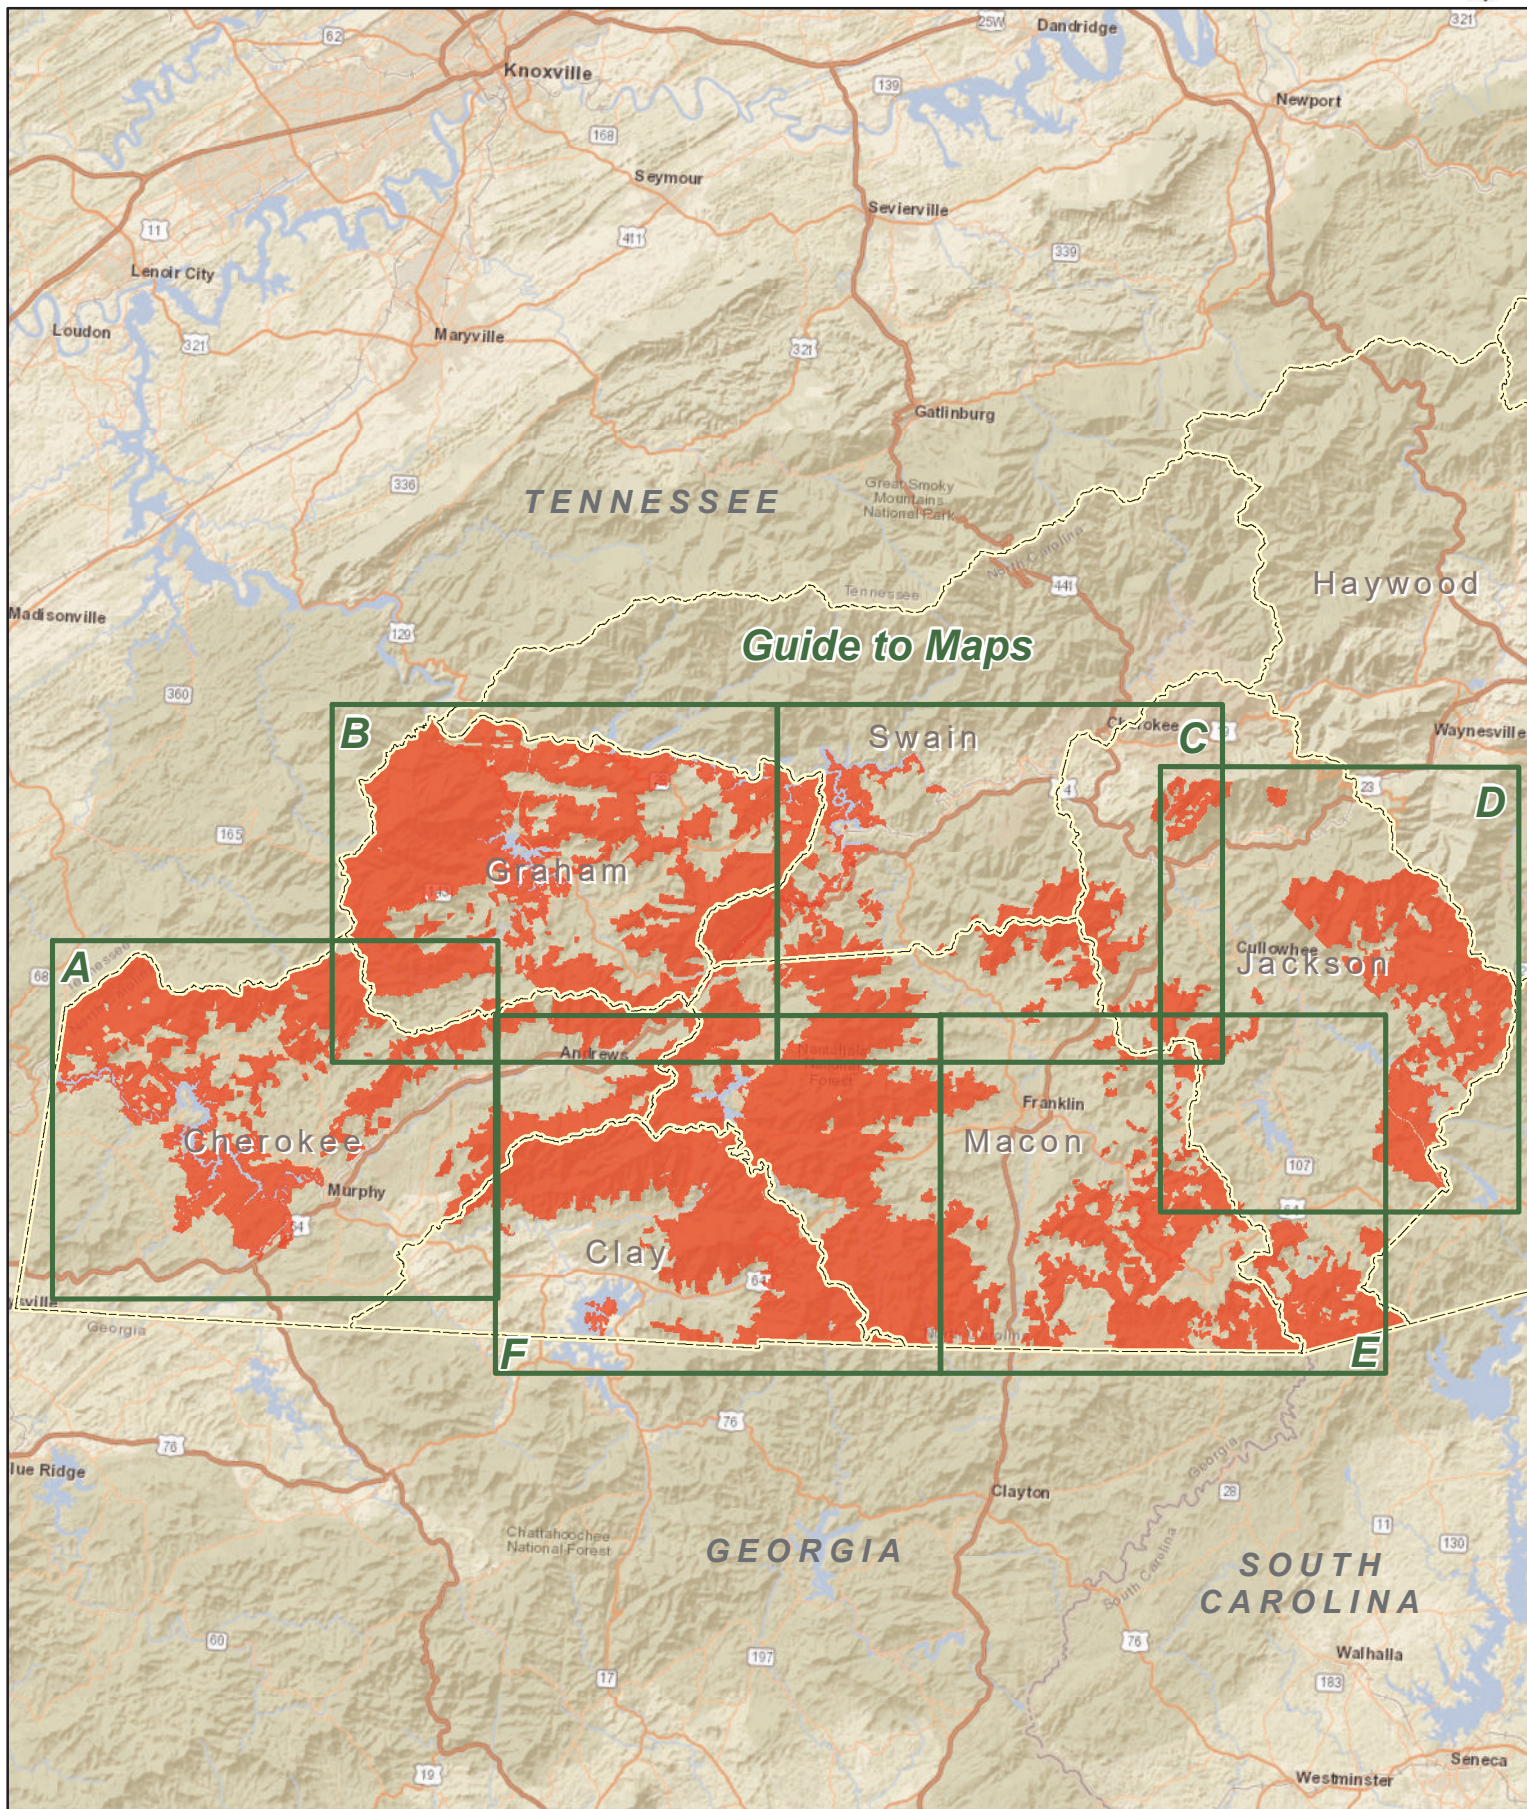

NANTAHALA NATIONAL FOREST GAME LAND

U.S.D.A. Forest Service, N.C. Wildlife Resources Commission
 Cherokee, Clay, Graham, Jackson, Macon and Swain Counties (527,680 total acres)

Guide to Maps

- | | | | | |
|--|-------------------------|-----------------------|----------------------|--------------|
| | Public Shooting Range | Game Land Type | | Federal Land |
| | Public Fishing Area | | Bear Management Area | |
| | WRC Boating Access Area | | Game Land | |

A

TENNESSEE

Monroe County
Cherokee County

NANTAHALA NATIONAL FOREST GAME LAND
 U.S.D.A. Forest Service, N.C. Wildlife Resources Commission
 Cherokee, Clay, Graham, Jackson, Macon and Swain Counties

B

TENNESSEE

NANTAHALA NATIONAL FOREST GAME LAND
 U.S.D.A. Forest Service, N.C. Wildlife Resources Commission
 Cherokee, Clay, Graham, Jackson, Macon and Swain Counties

NANTAHALA NATIONAL FOREST GAME LAND
 U.S.D.A. Forest Service, N.C. Wildlife Resources Commission
 Cherokee, Clay, Graham, Jackson, Macon and Swain Counties