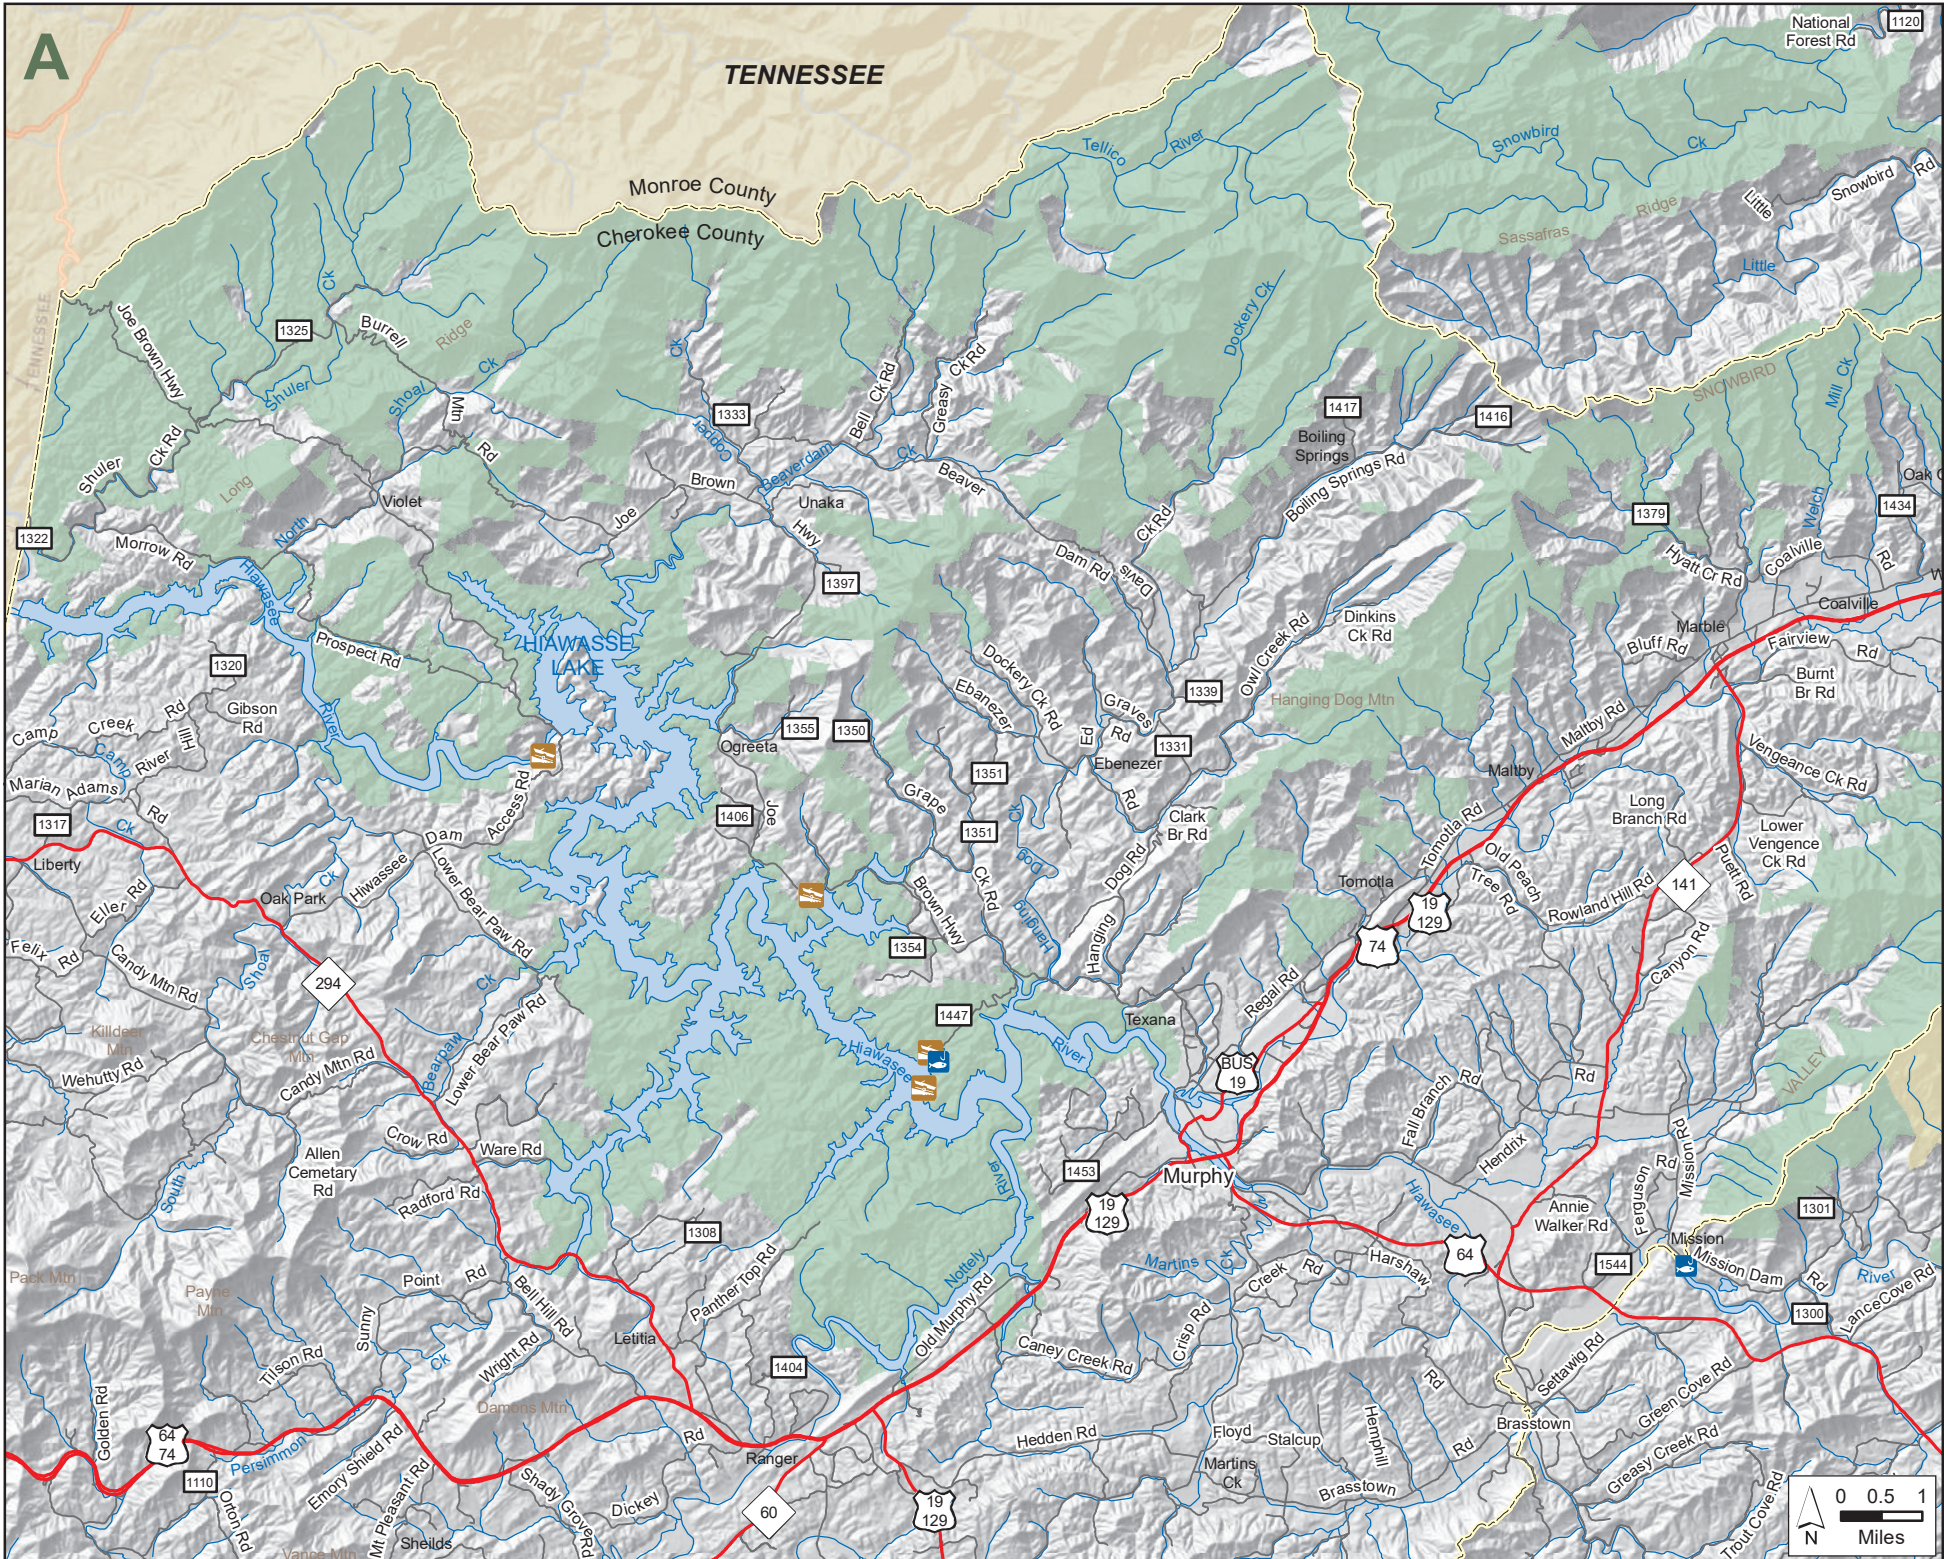

NANTAHALA NATIONAL FOREST GAME LAND

U.S.D.A. Forest Service, N.C. Wildlife Resources Commission
 Cherokee, Clay, Graham, Jackson, Macon and Swain Counties (527,680 total acres)

Guide to Maps

- | | | | | |
|--|-------------------------|-----------------------|----------------------|--------------|
| | Public Shooting Range | Game Land Type | | Federal Land |
| | Public Fishing Area | | Bear Management Area | |
| | WRC Boating Access Area | | Game Land | |

A

TENNESSEE

Monroe County
Cherokee County

NANTAHALA NATIONAL FOREST GAME LAND
 U.S.D.A. Forest Service, N.C. Wildlife Resources Commission
 Cherokee, Clay, Graham, Jackson, Macon and Swain Counties

B

TENNESSEE