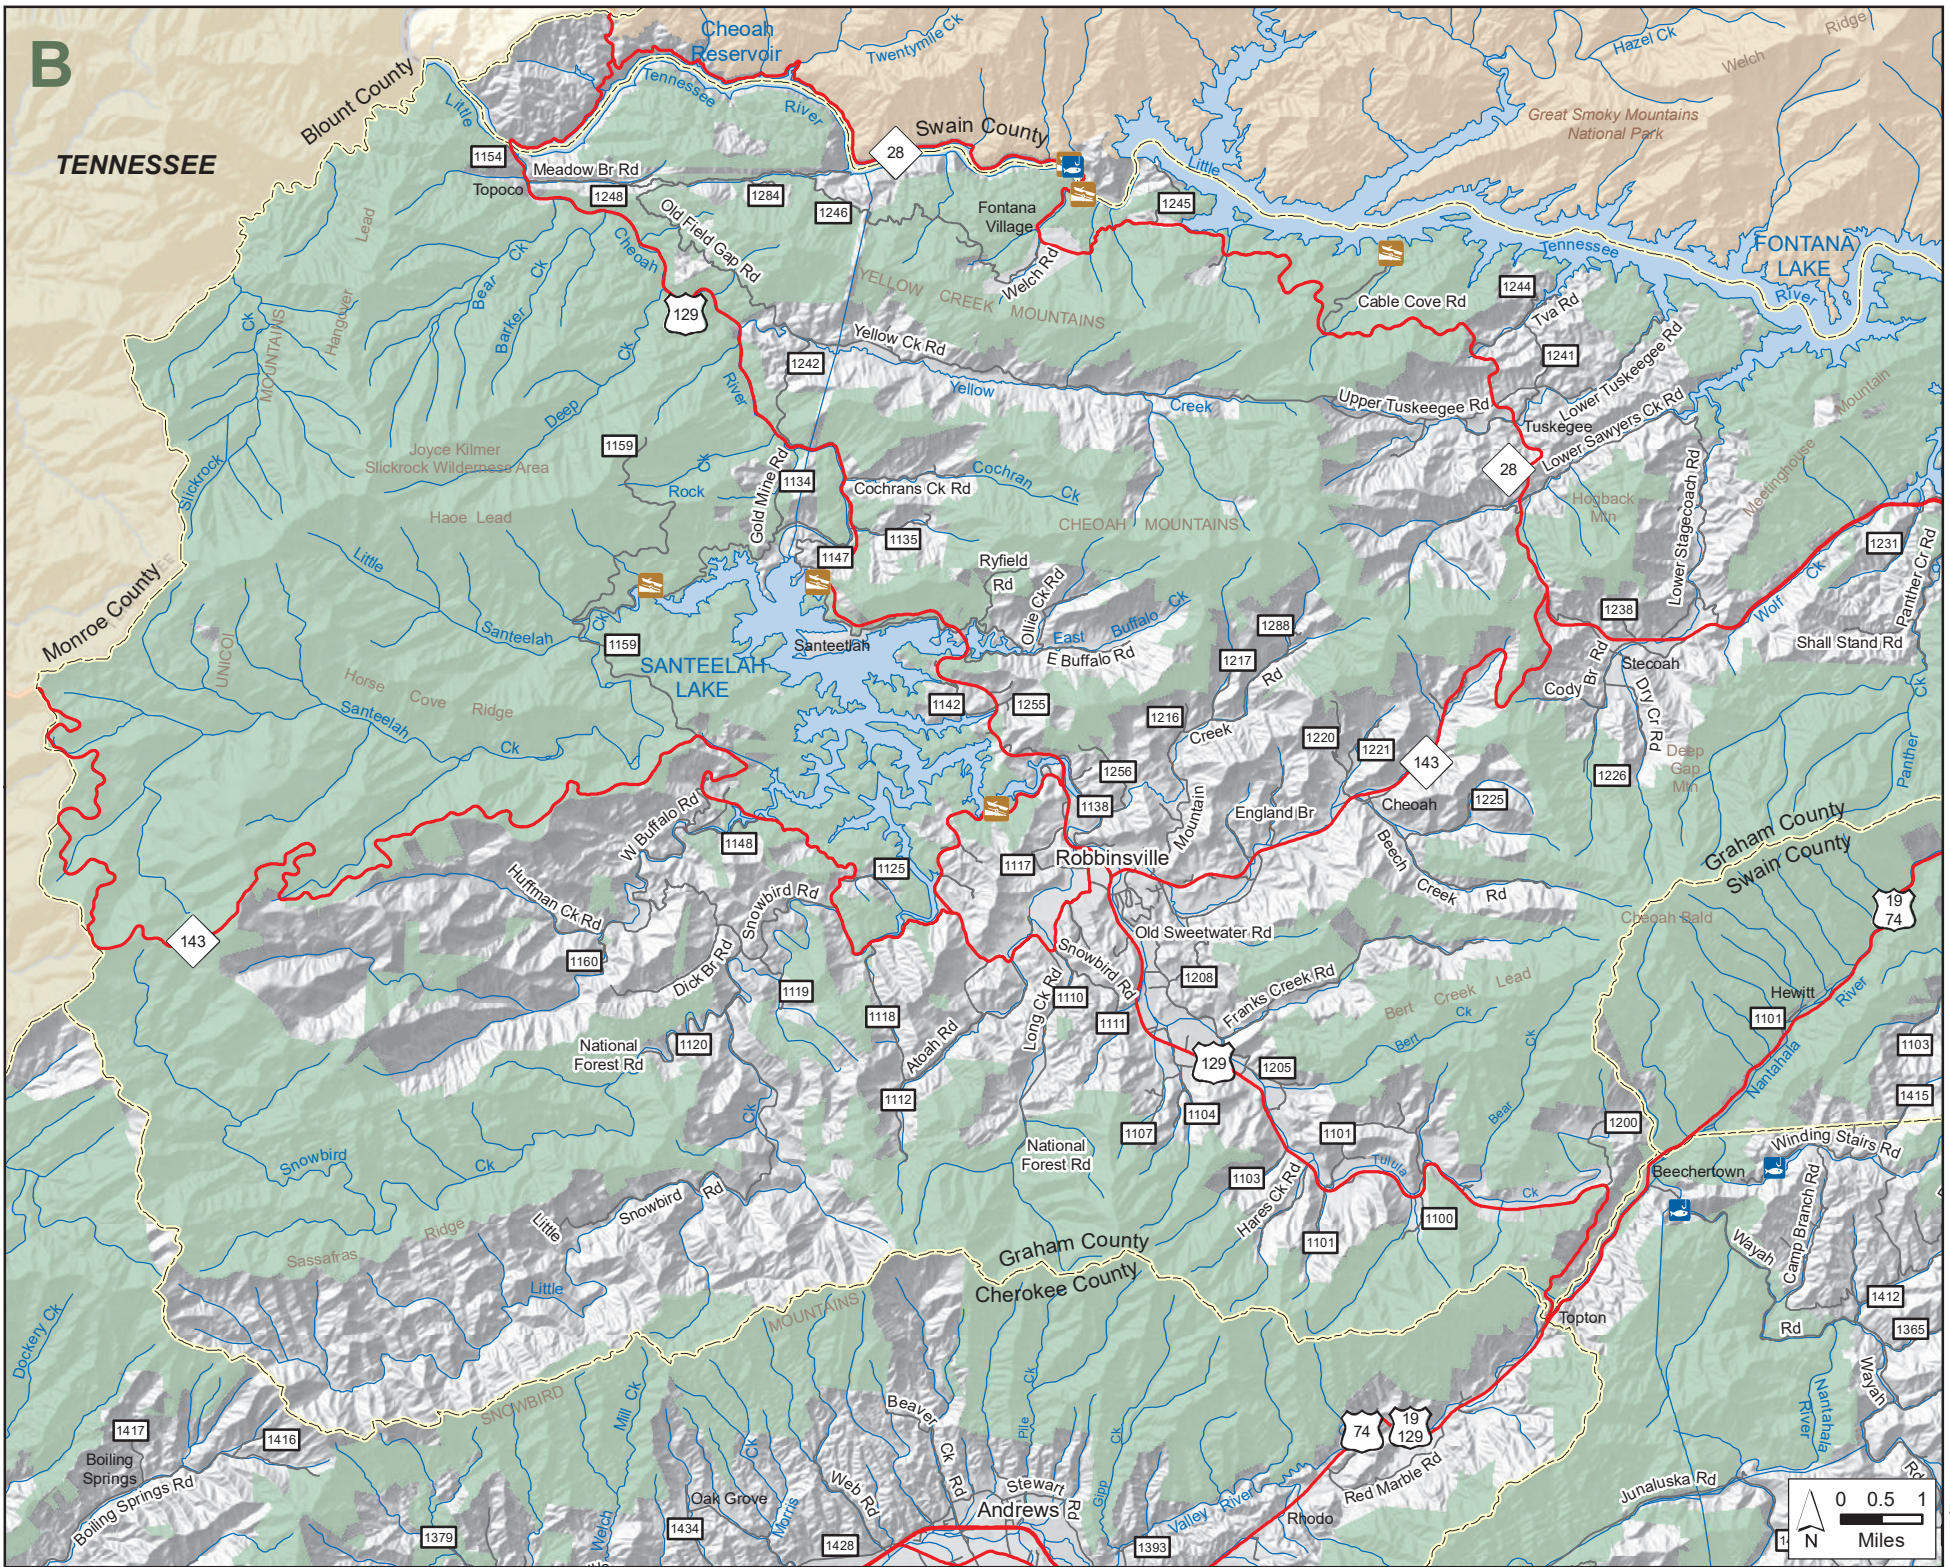

NANTAHALA NATIONAL FOREST GAME LAND

U.S.D.A. Forest Service, N.C. Wildlife Resources Commission
 Cherokee, Clay, Graham, Jackson, Macon and Swain Counties (527,680 total acres)

Guide to Maps

- | | | | | |
|--|-------------------------|-----------------------|----------------------|--------------|
| | Public Shooting Range | Game Land Type | | Federal Land |
| | Public Fishing Area | | Bear Management Area | |
| | WRC Boating Access Area | | Game Land | |

A

TENNESSEE

Monroe County
Cherokee County

NANTAHALA NATIONAL FOREST GAME LAND
 U.S.D.A. Forest Service, N.C. Wildlife Resources Commission
 Cherokee, Clay, Graham, Jackson, Macon and Swain Counties

B

TENNESSEE