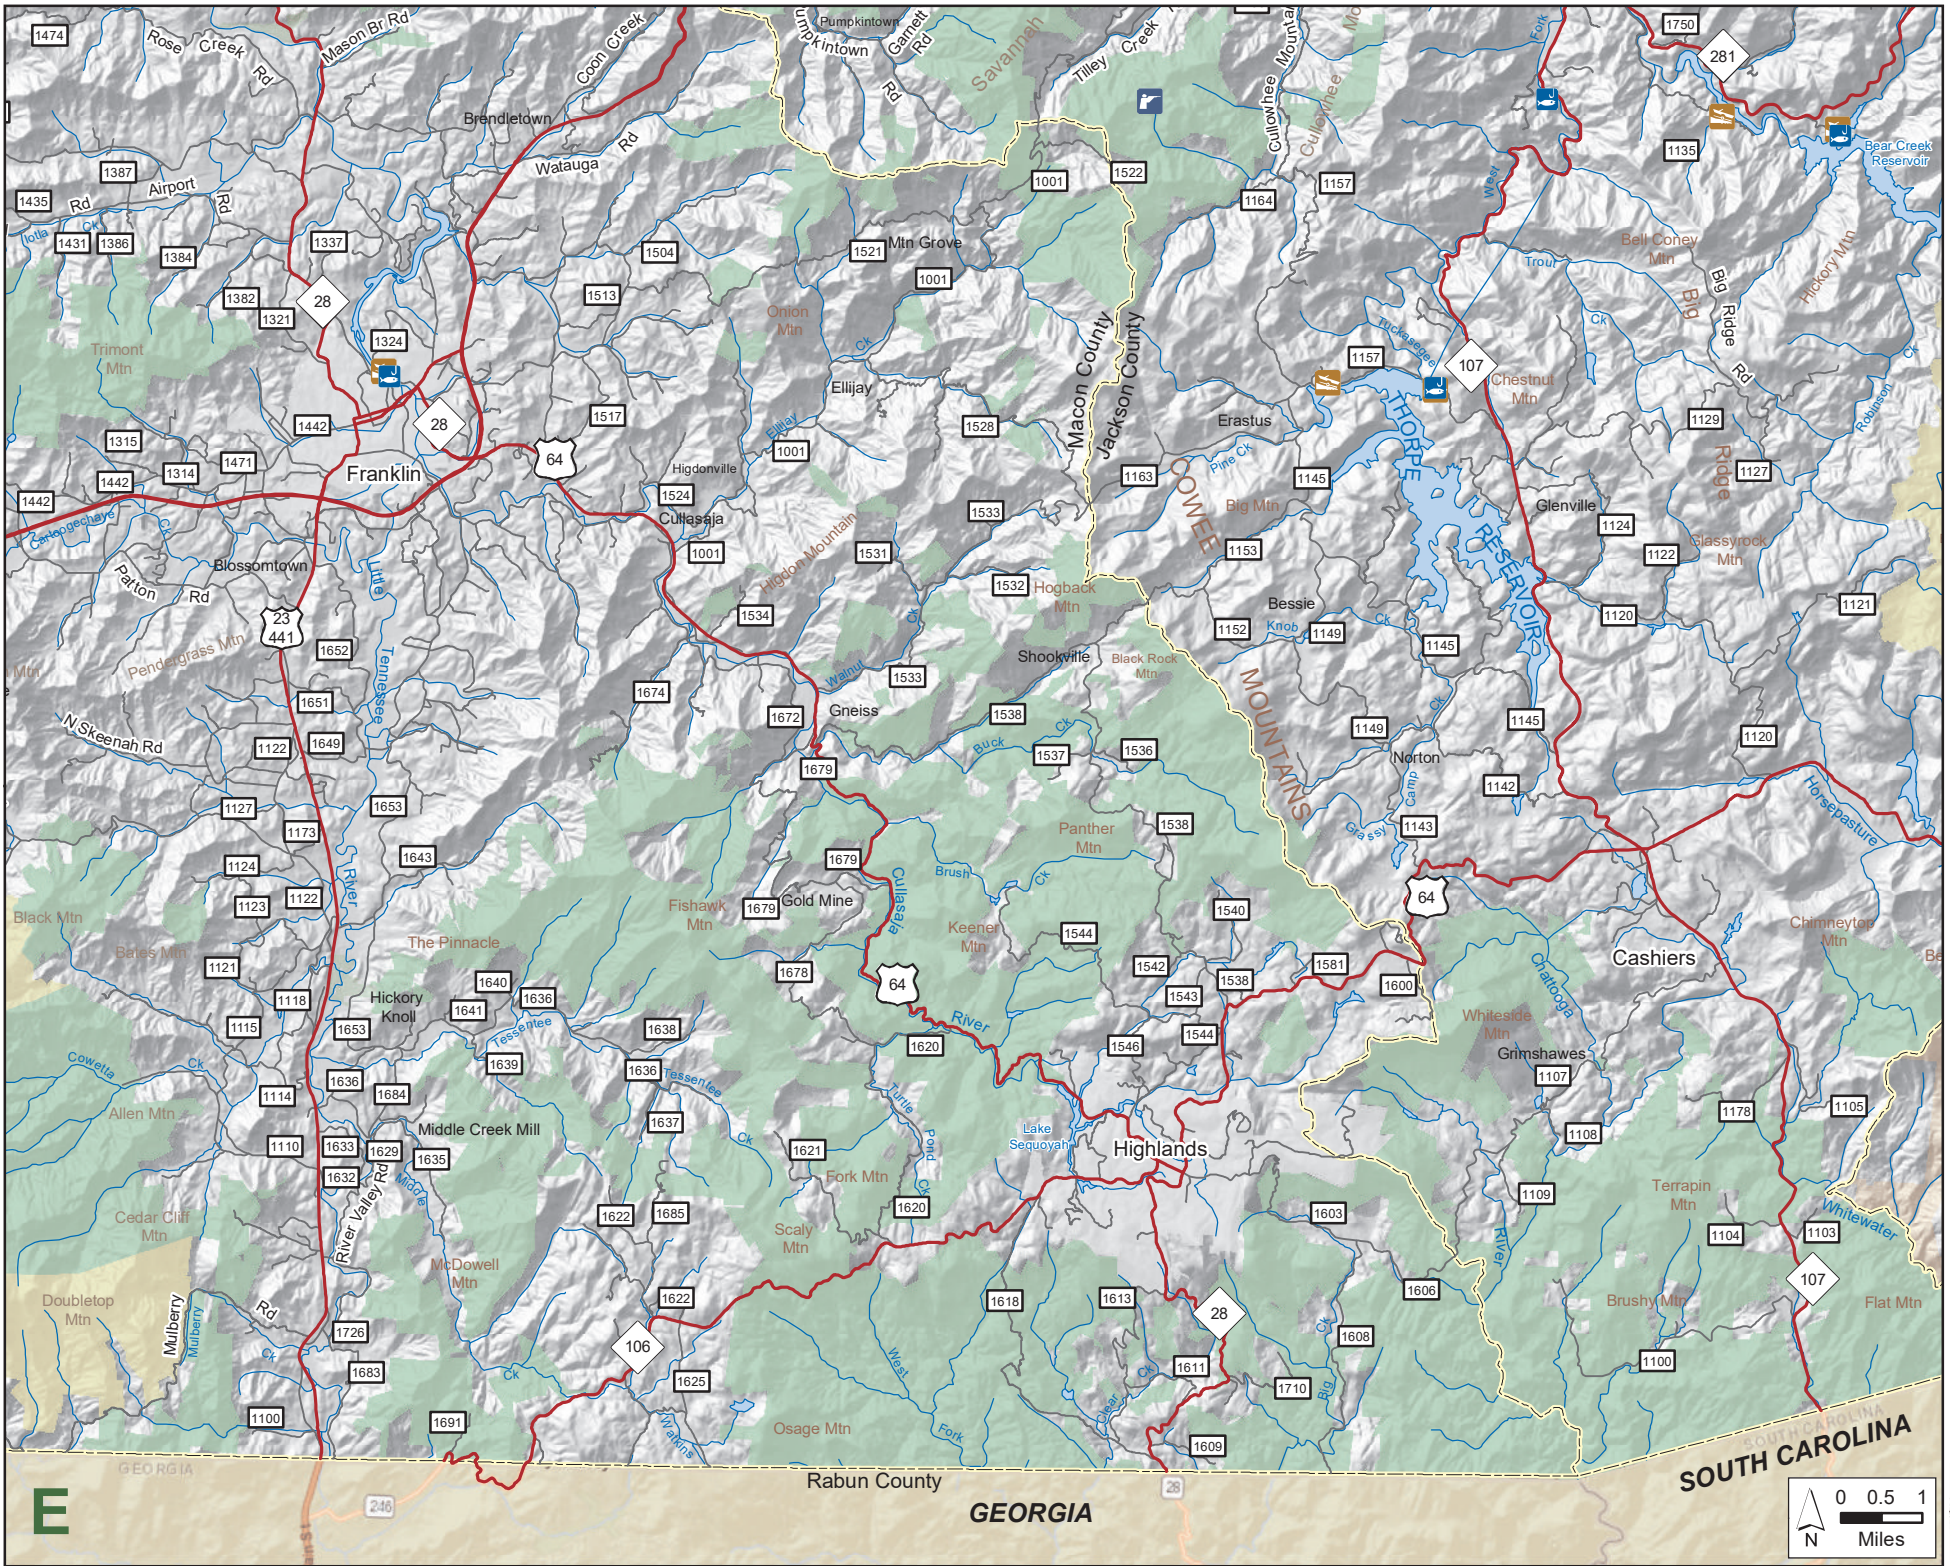

NANTAHALA NATIONAL FOREST GAME LAND
U.S.D.A. Forest Service, N.C. Wildlife Resources Commission
Cherokee, Clay, Graham, Jackson, Macon and Swain Counties