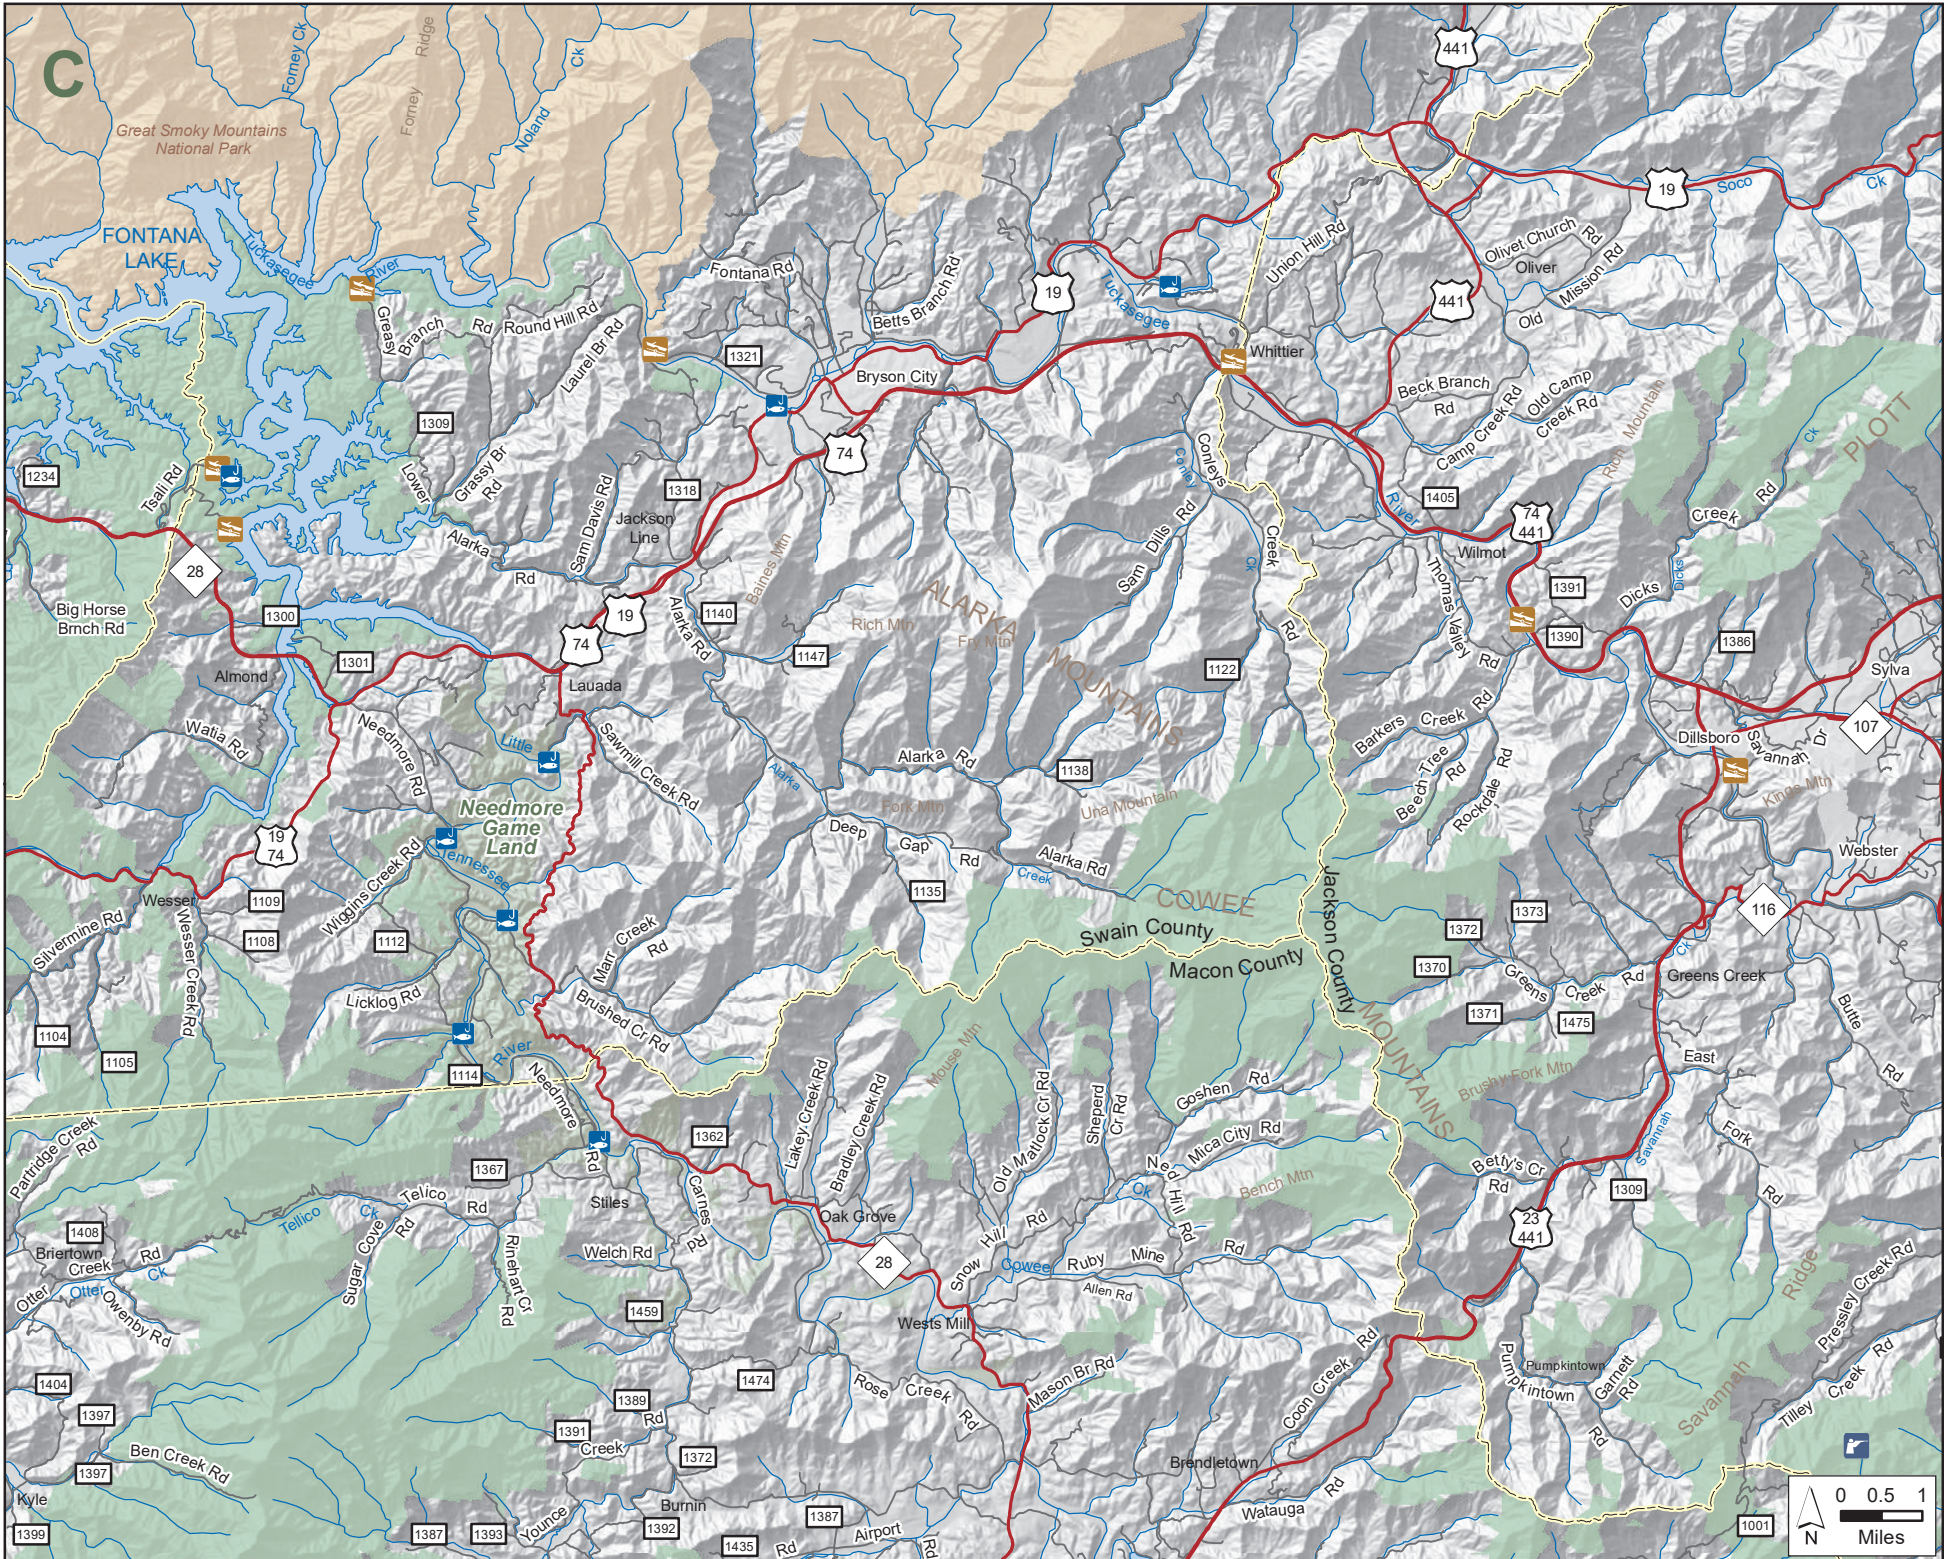

NANTAHALA NATIONAL FOREST GAME LAND
U.S.D.A. Forest Service, N.C. Wildlife Resources Commission
Cherokee, Clay, Graham, Jackson, Macon and Swain Counties