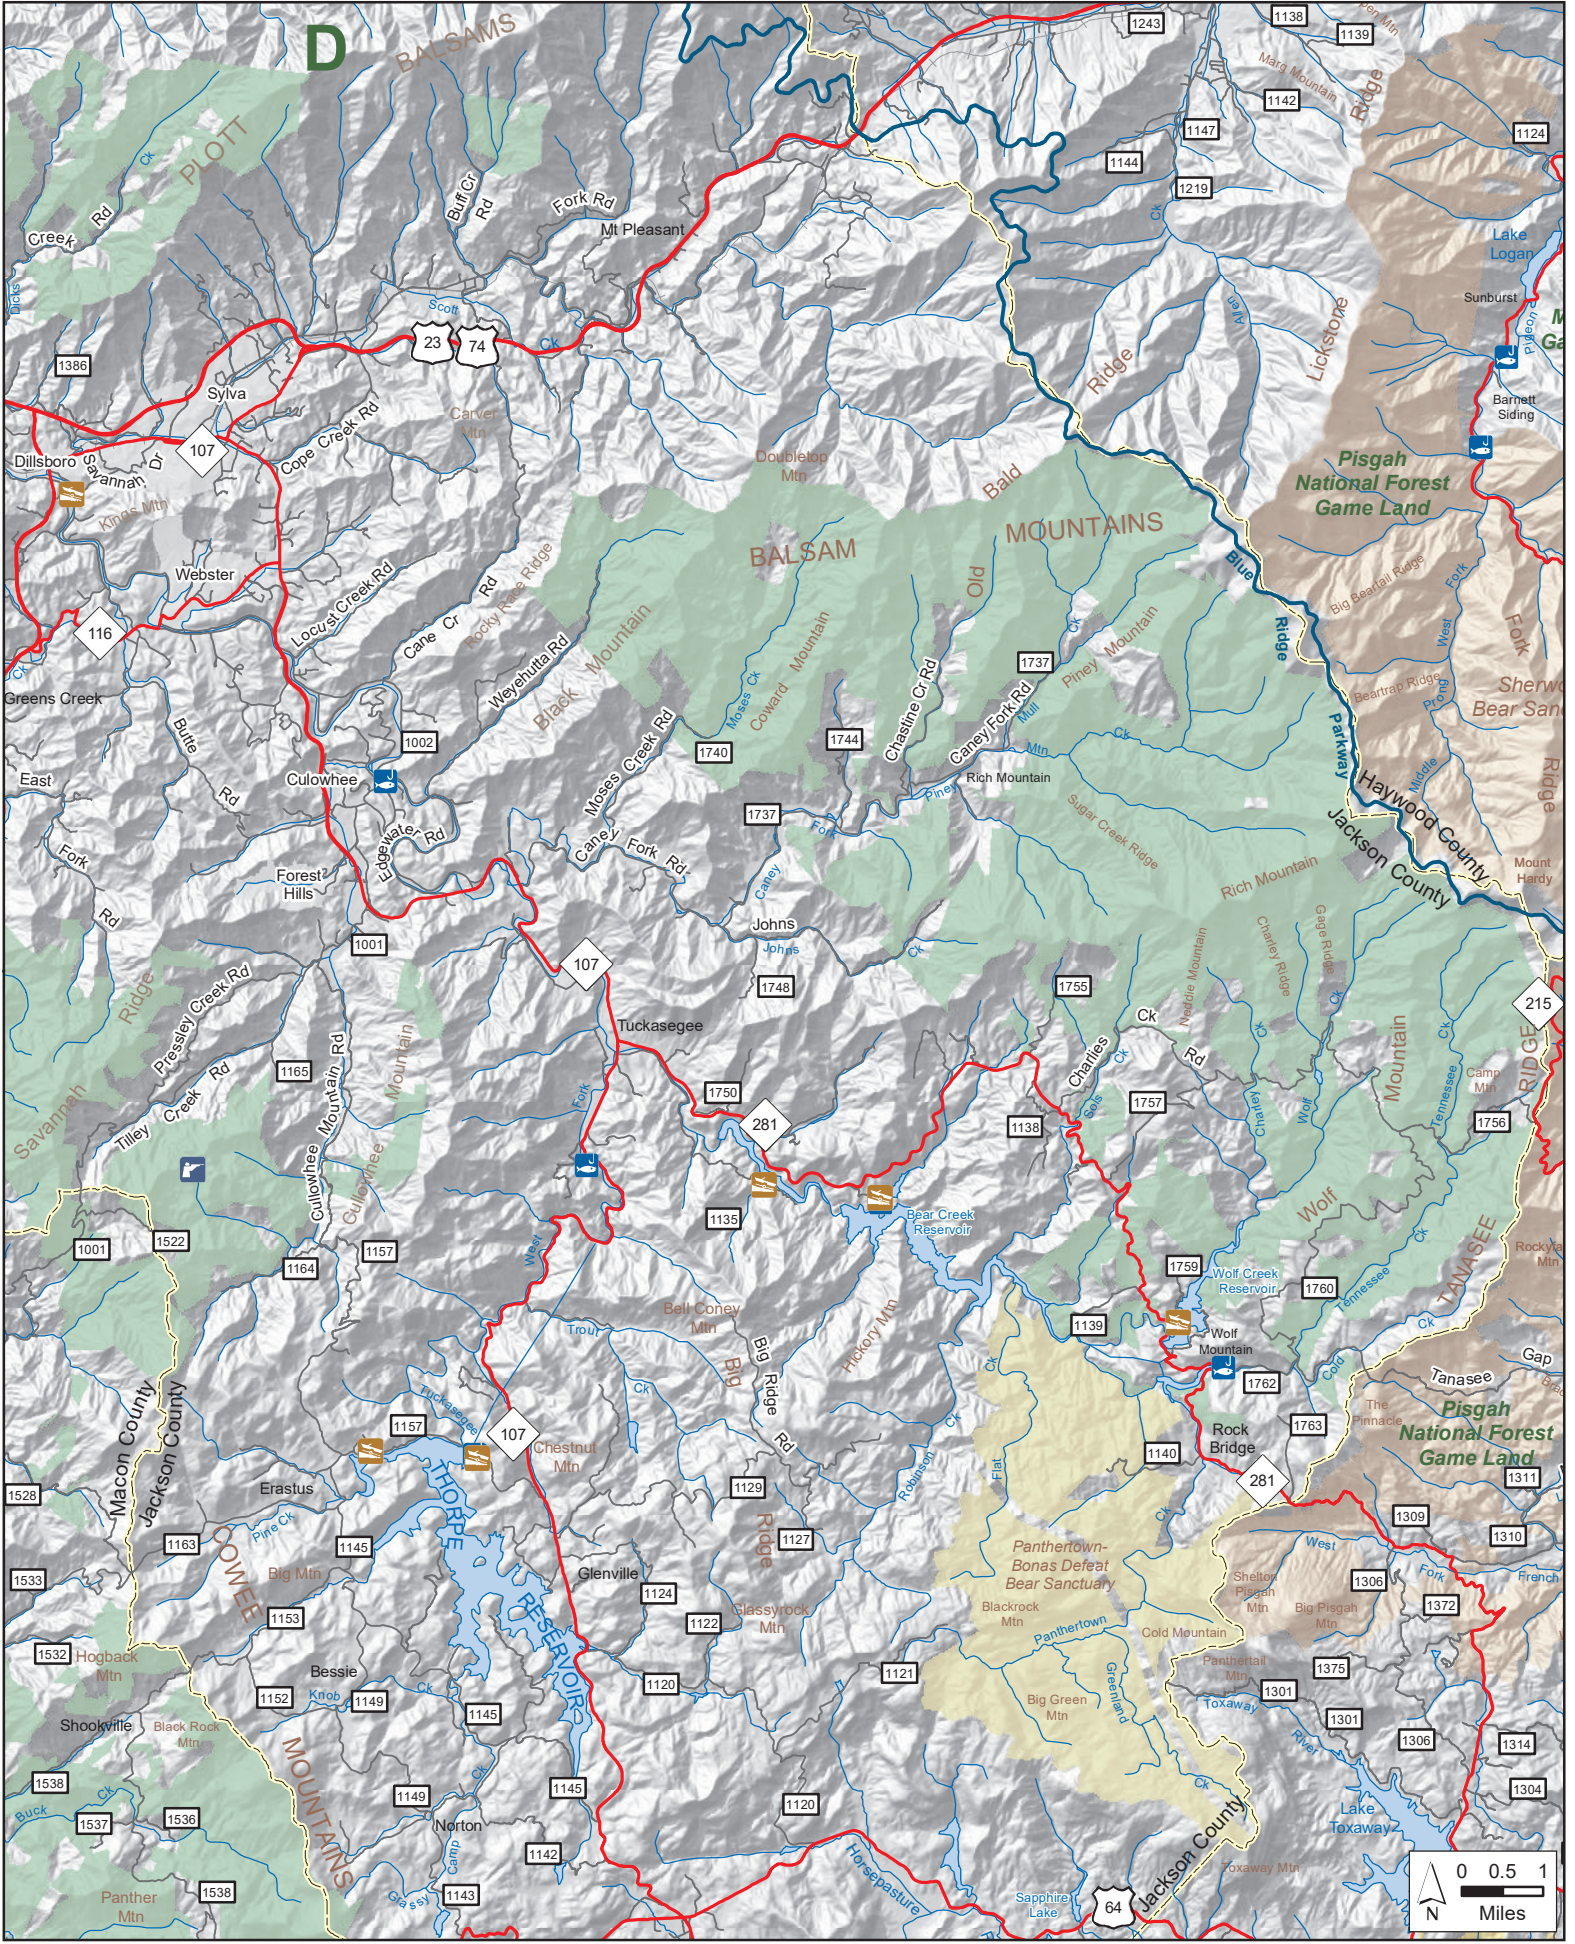

NANTAHALA NATIONAL FOREST GAME LAND

U.S.D.A. Forest Service, N.C. Wildlife Resources Commission
Cherokee, Clay, Graham, Jackson, Macon and Swain Counties