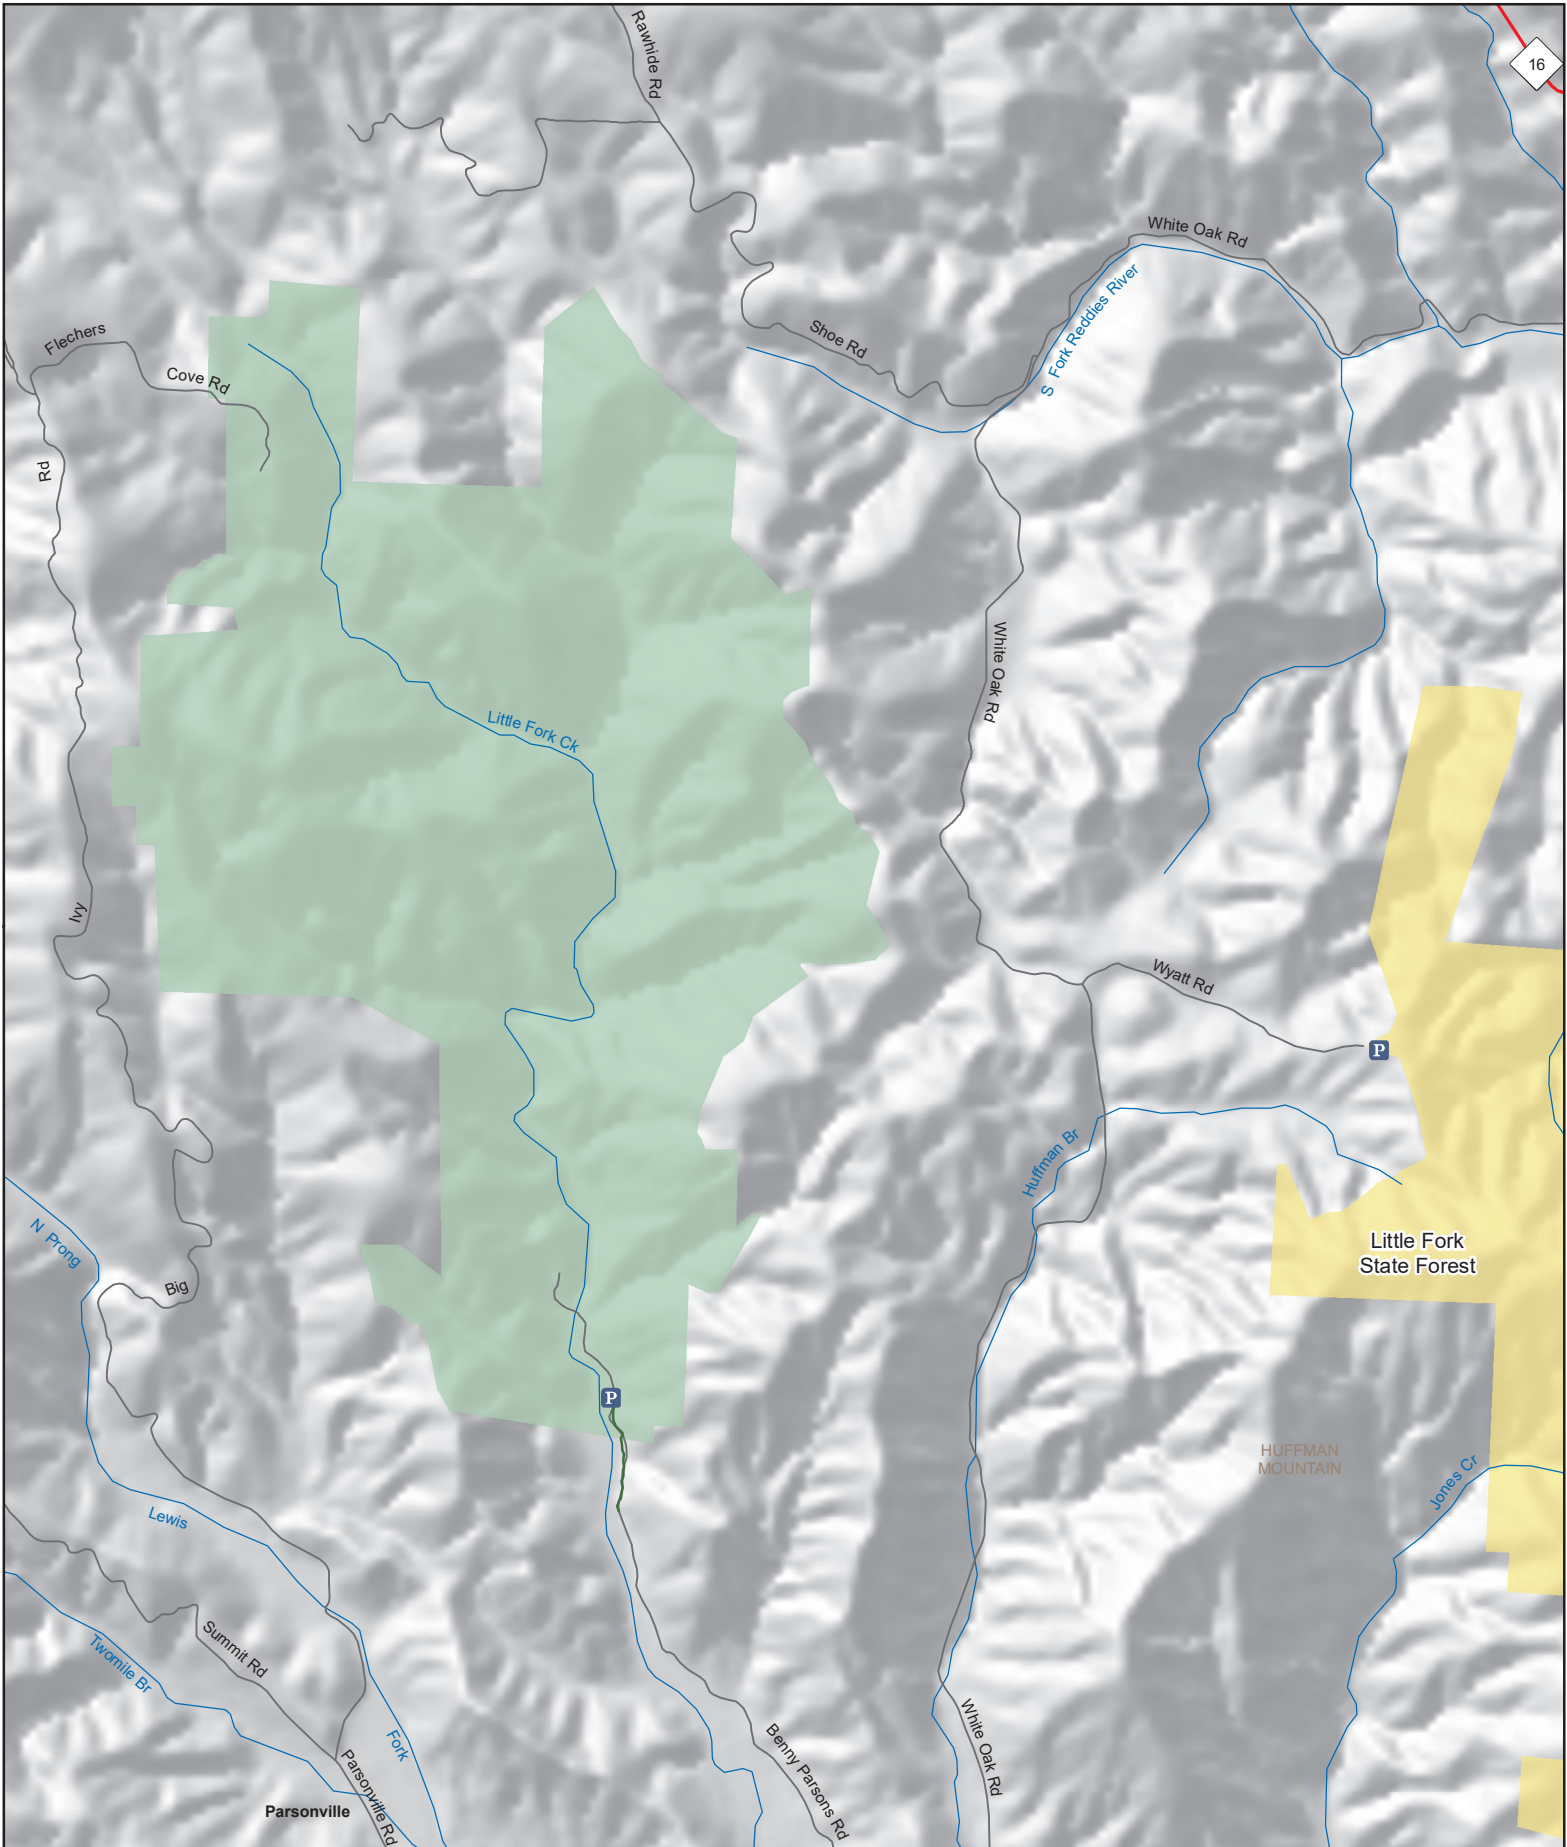

# LITTLE FORK STATE FOREST GAME LAND

N.C. Forest Service  
Wilkes County (1,270 acres)

**P** Public Parking

— Hunter Vehicle Access

— Game Land

— Secondary Road

— State Forest (non-Game Land)