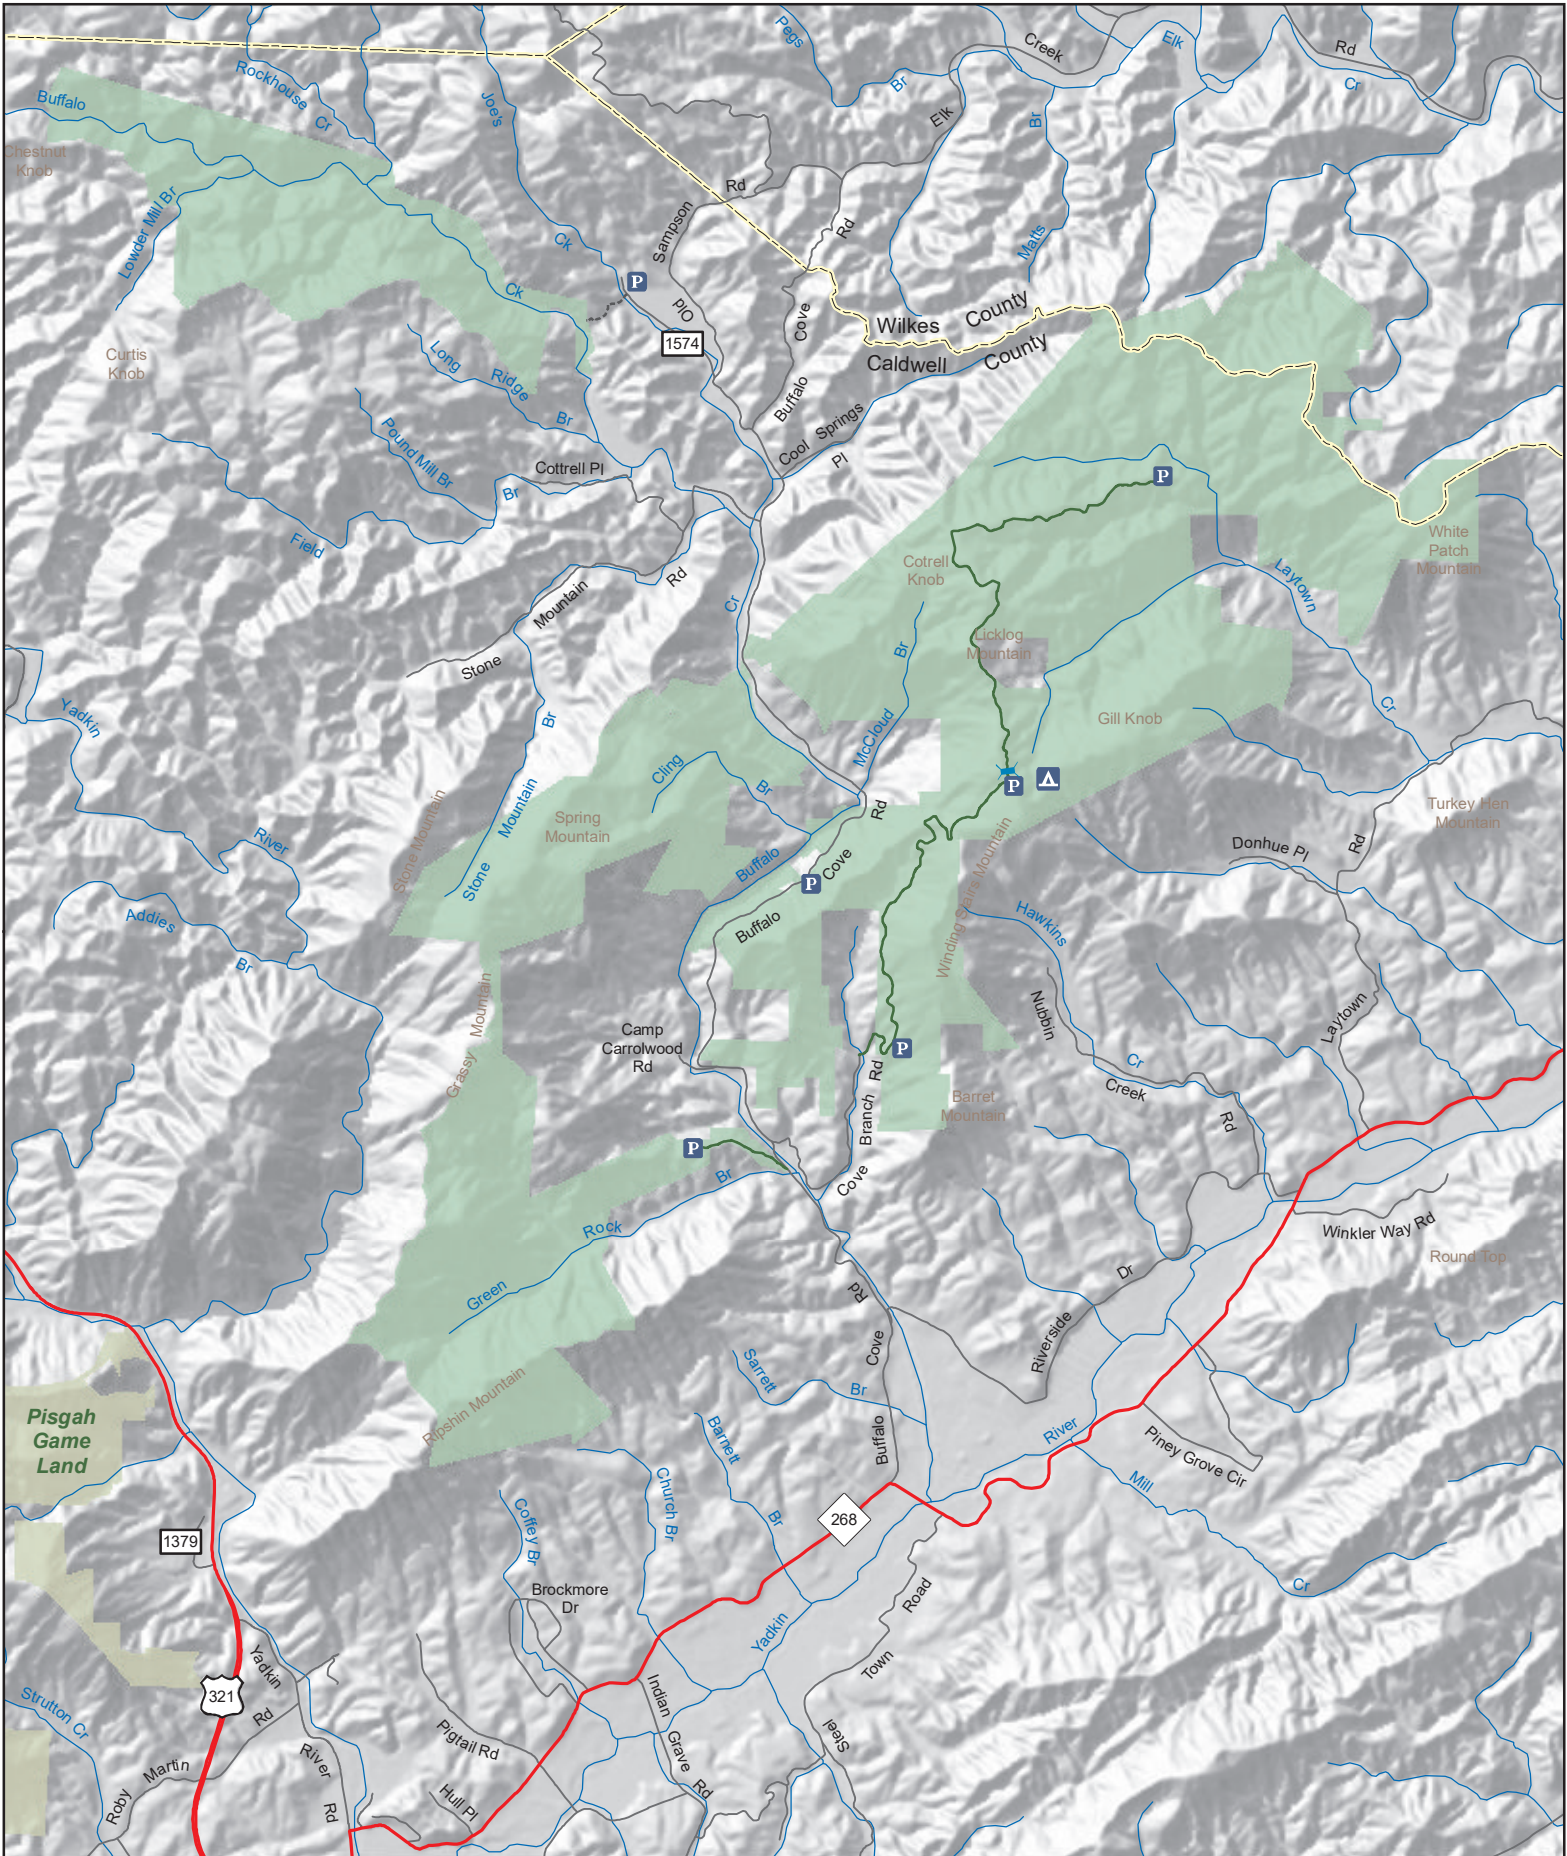

BUFFALO COVE GAME LAND

N.C. Wildlife Resources Commission
Caldwell and Wilkes Counties (6,820 acres)

Gate Open Sep. 1 - Jan. 1
 Public Parking
 Designated Camping Area

Hunter Access Road
 Trail

Game Land
 Federal Land